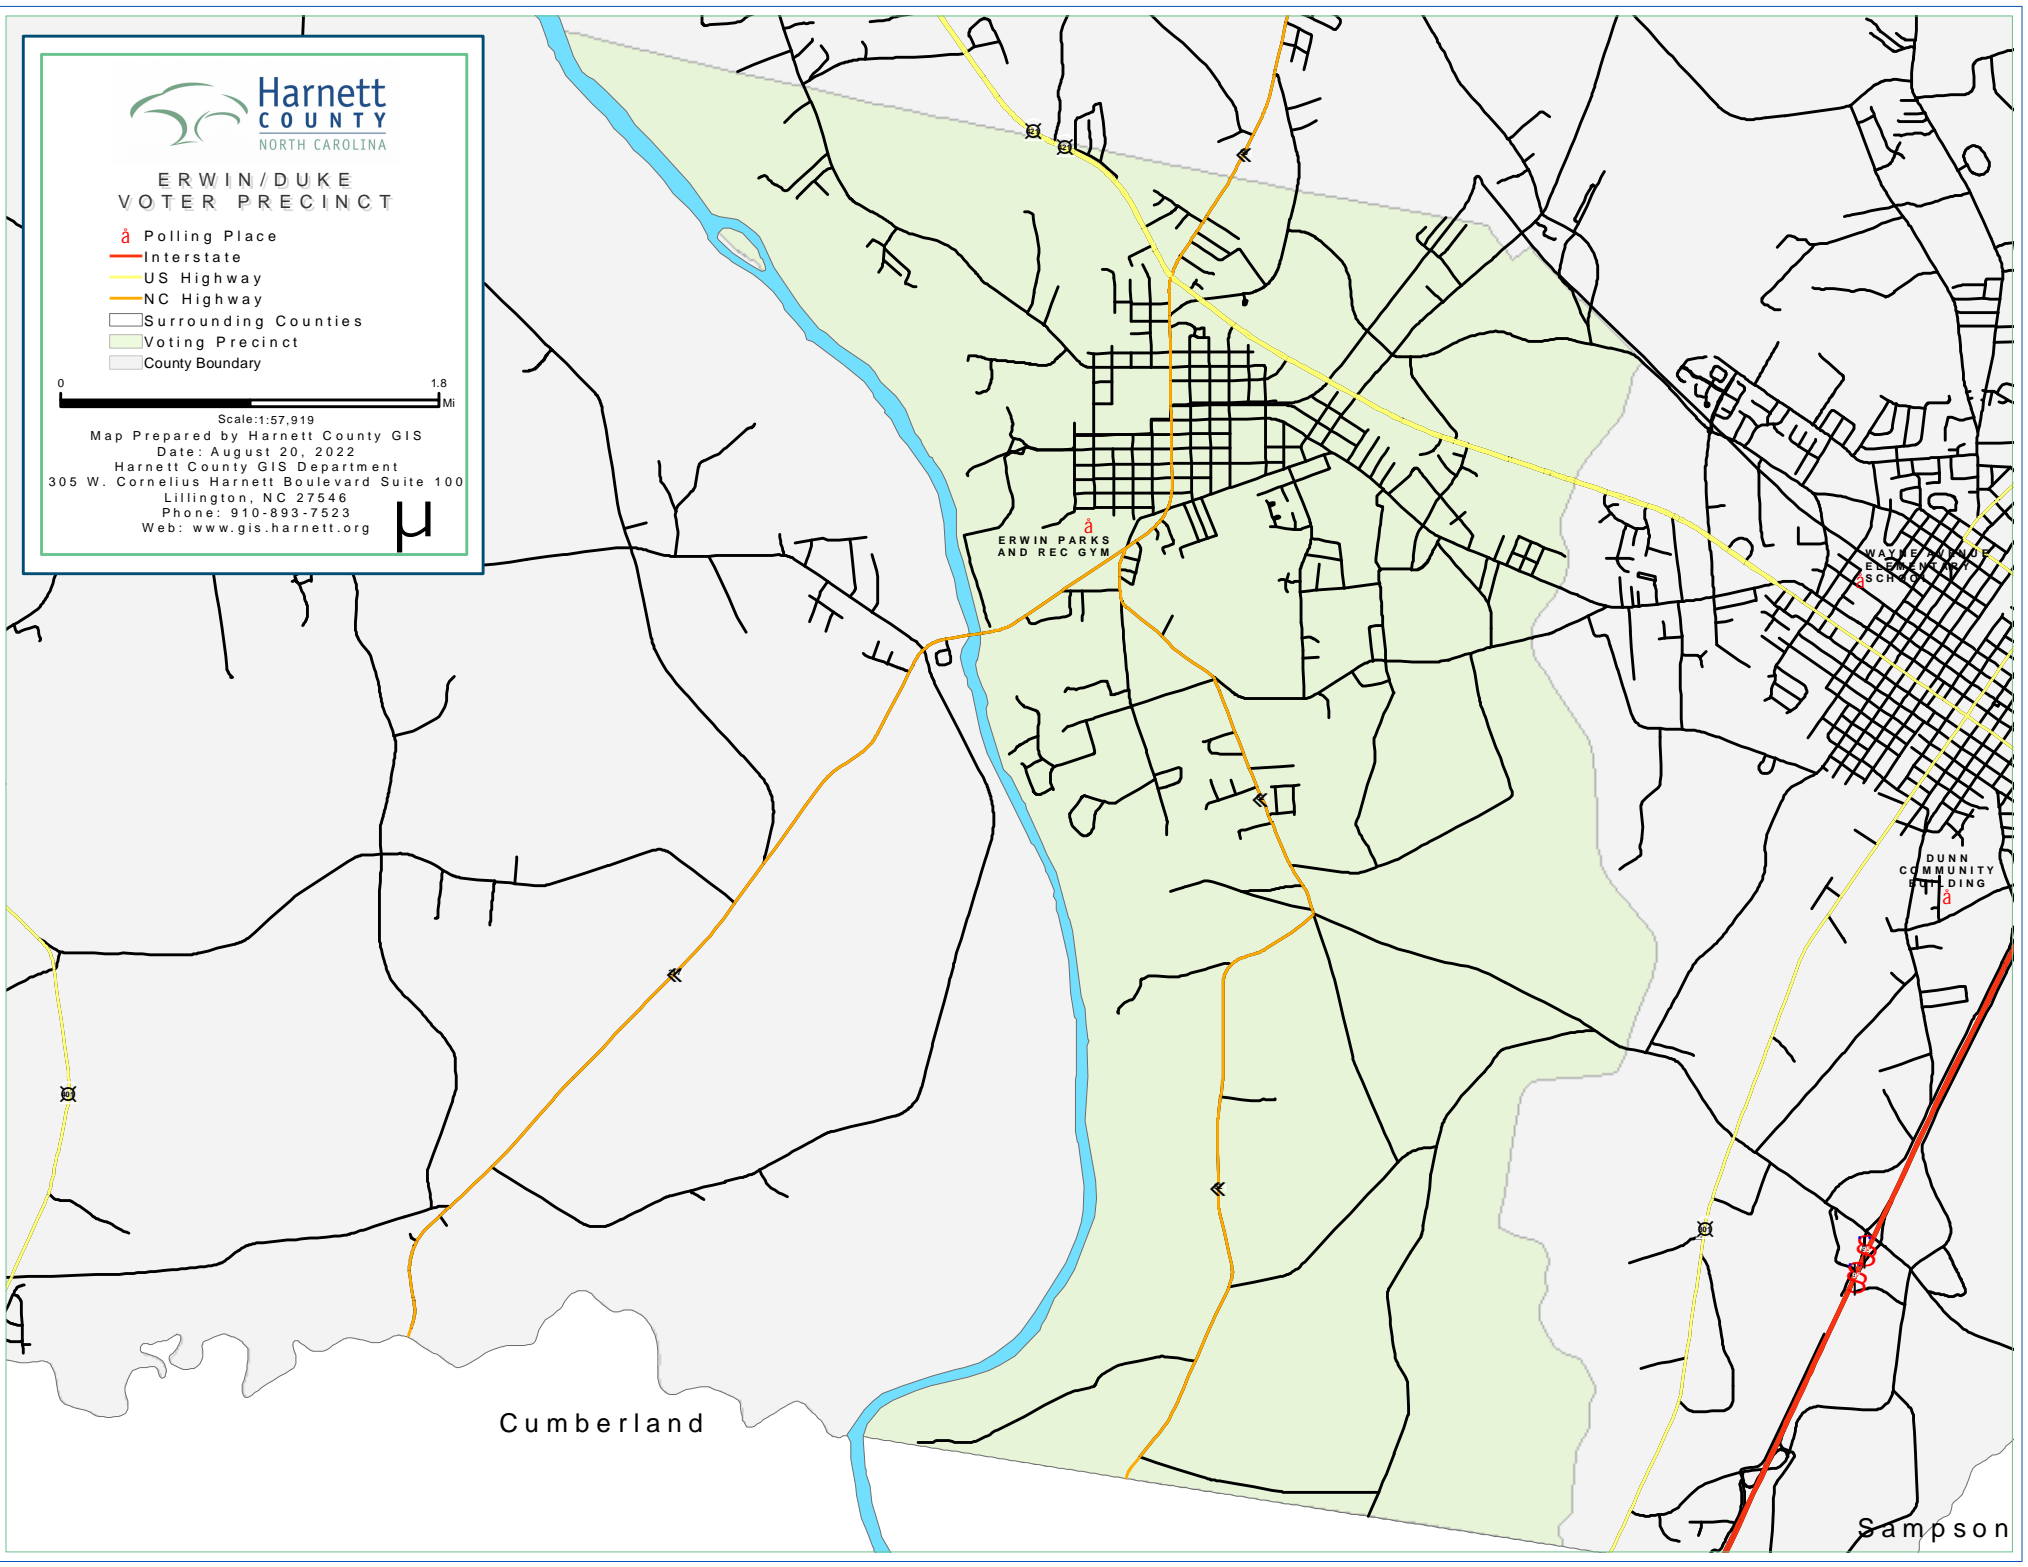

ERWIN/DUKE VOTER PRECINCT

- Polling Place
- Interstate
- US Highway
- NC Highway
- Surrounding Counties
- Voting Precinct
- County Boundary

Scale: 1:57,919

Map Prepared by Harnett County GIS
Date: August 20, 2022
Harnett County GIS Department
305 W. Cornelius Harnett Boulevard Suite 100
Lillington, NC 27546
Phone: 910-893-7523
Web: www.gis.harnett.org

Cumberland

Sampson