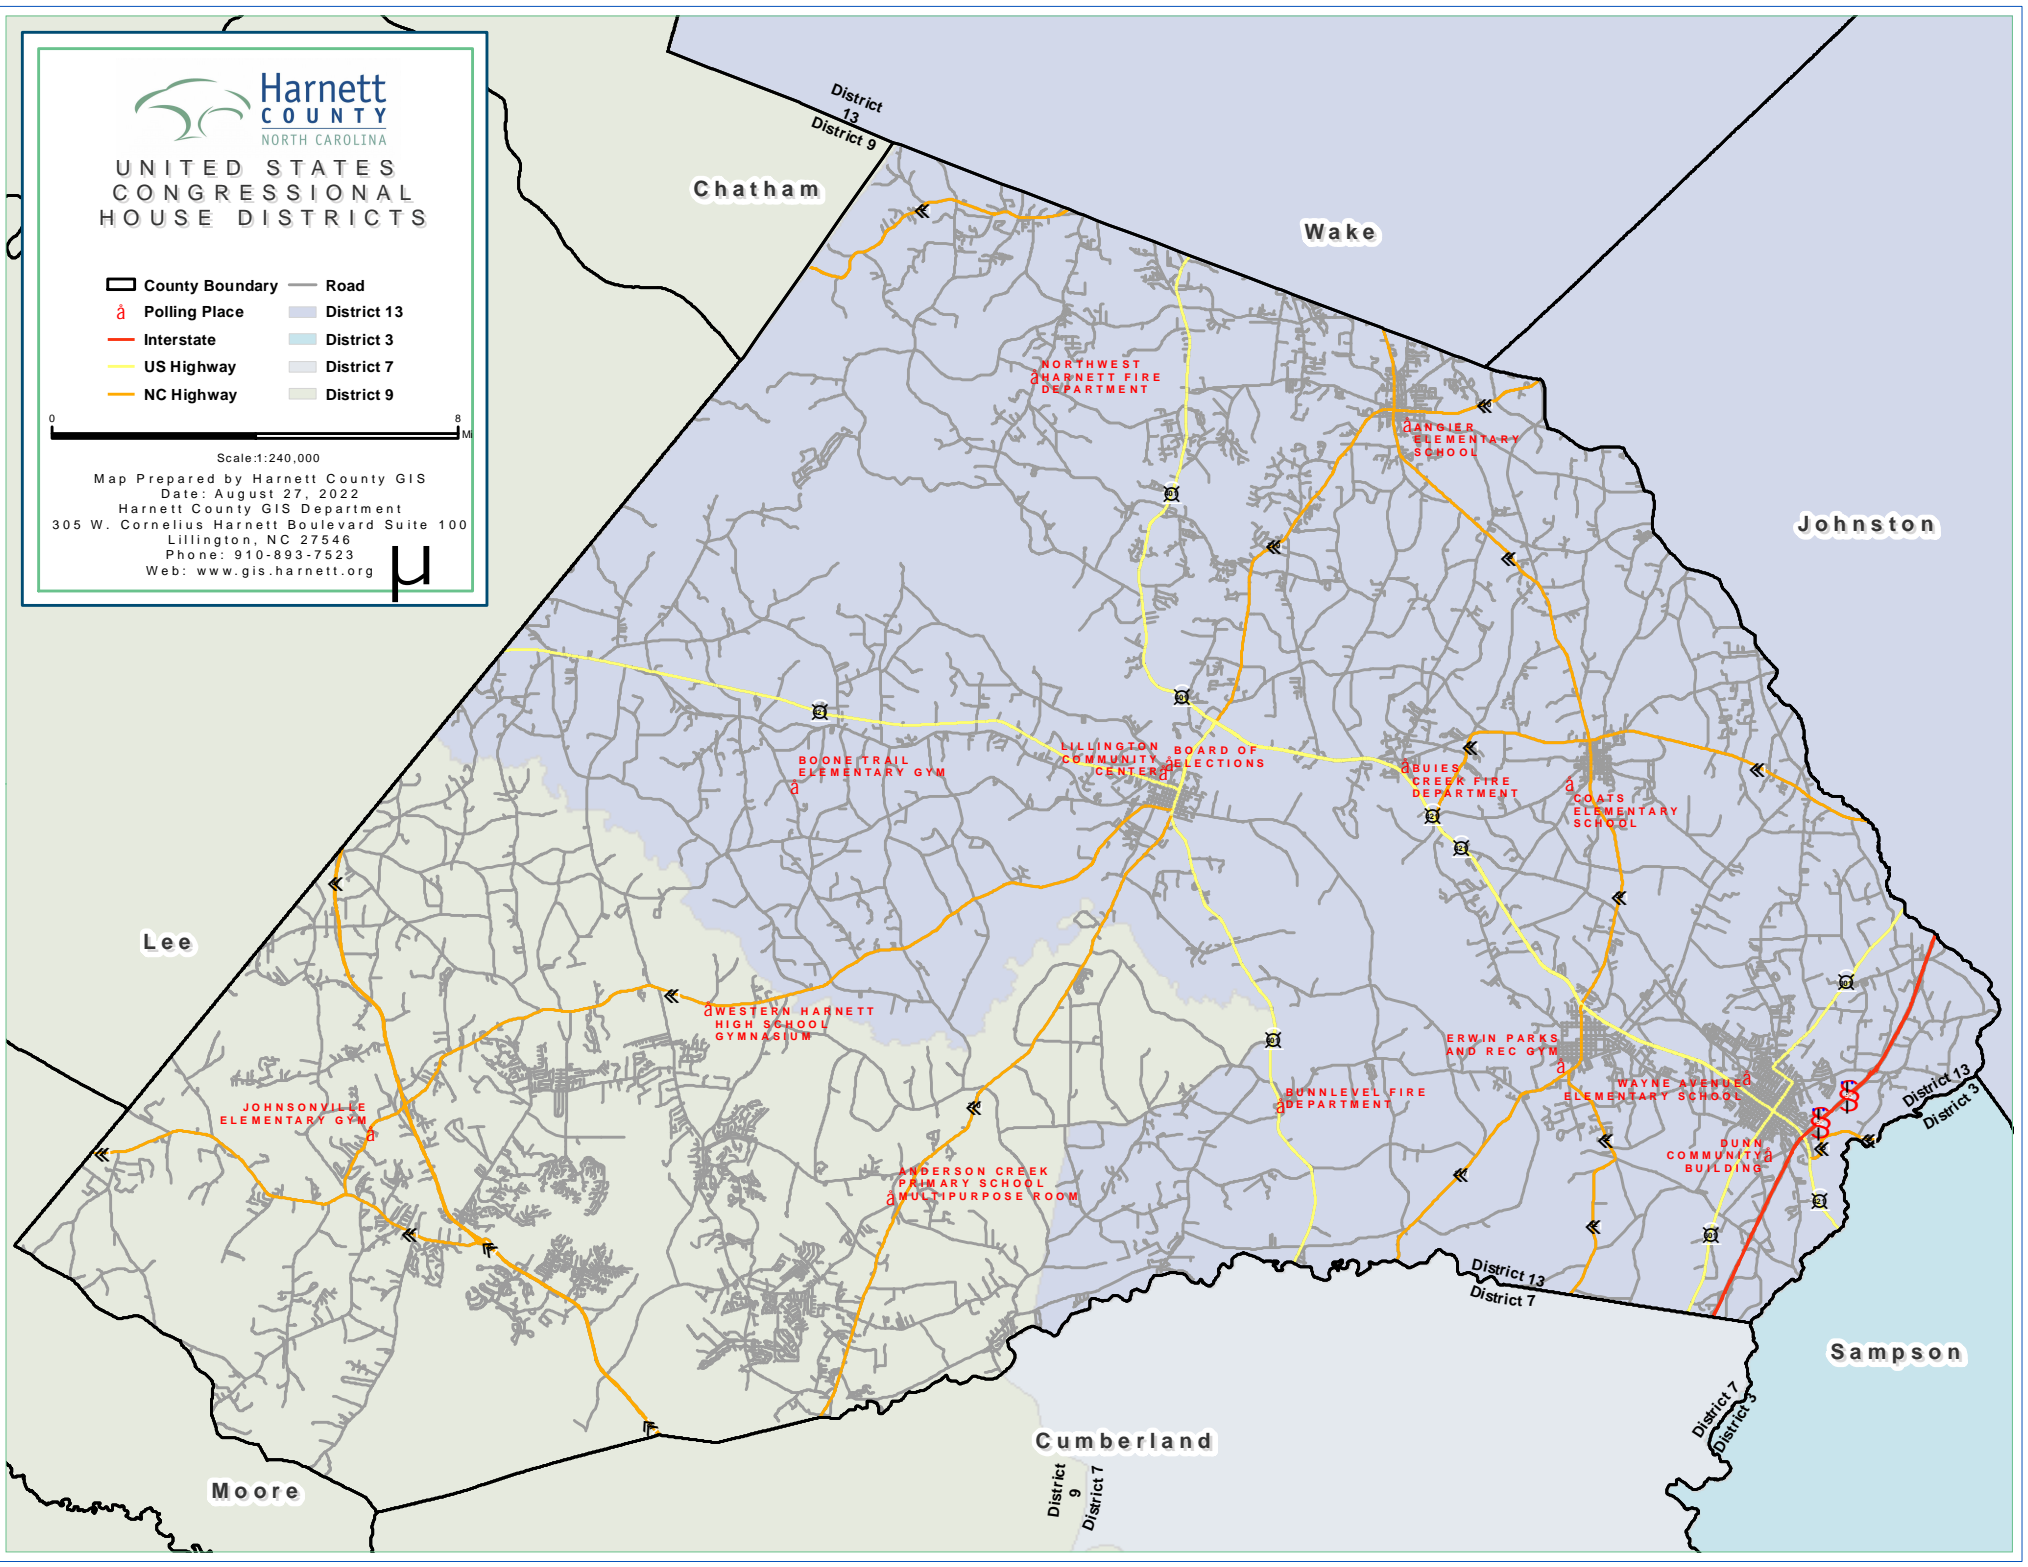

Harnett
COUNTY
NORTH CAROLINA

UNITED STATES CONGRESSIONAL HOUSE DISTRICTS

- County Boundary
- a Polling Place
- Interstate
- US Highway
- NC Highway
- District 13
- District 3
- District 7
- District 9

Scale: 1:240,000

Chatham

Wake

Johnston

Lee

JOHNSONVILLE
ELEMENTARY GYM

WESTERN HARNETT
HIGH SCHOOL
GYMNASIUM

ANDERSON CREEK
PRIMARY SCHOOL
MULTIPURPOSE ROOM

Cumberland

Moore

Sampson

District 13
District 9

District 13
District 7

District 9
District 7

District 13
District 3

District 7
District 13

NORTHWEST
HARNETT FIRE
DEPARTMENT