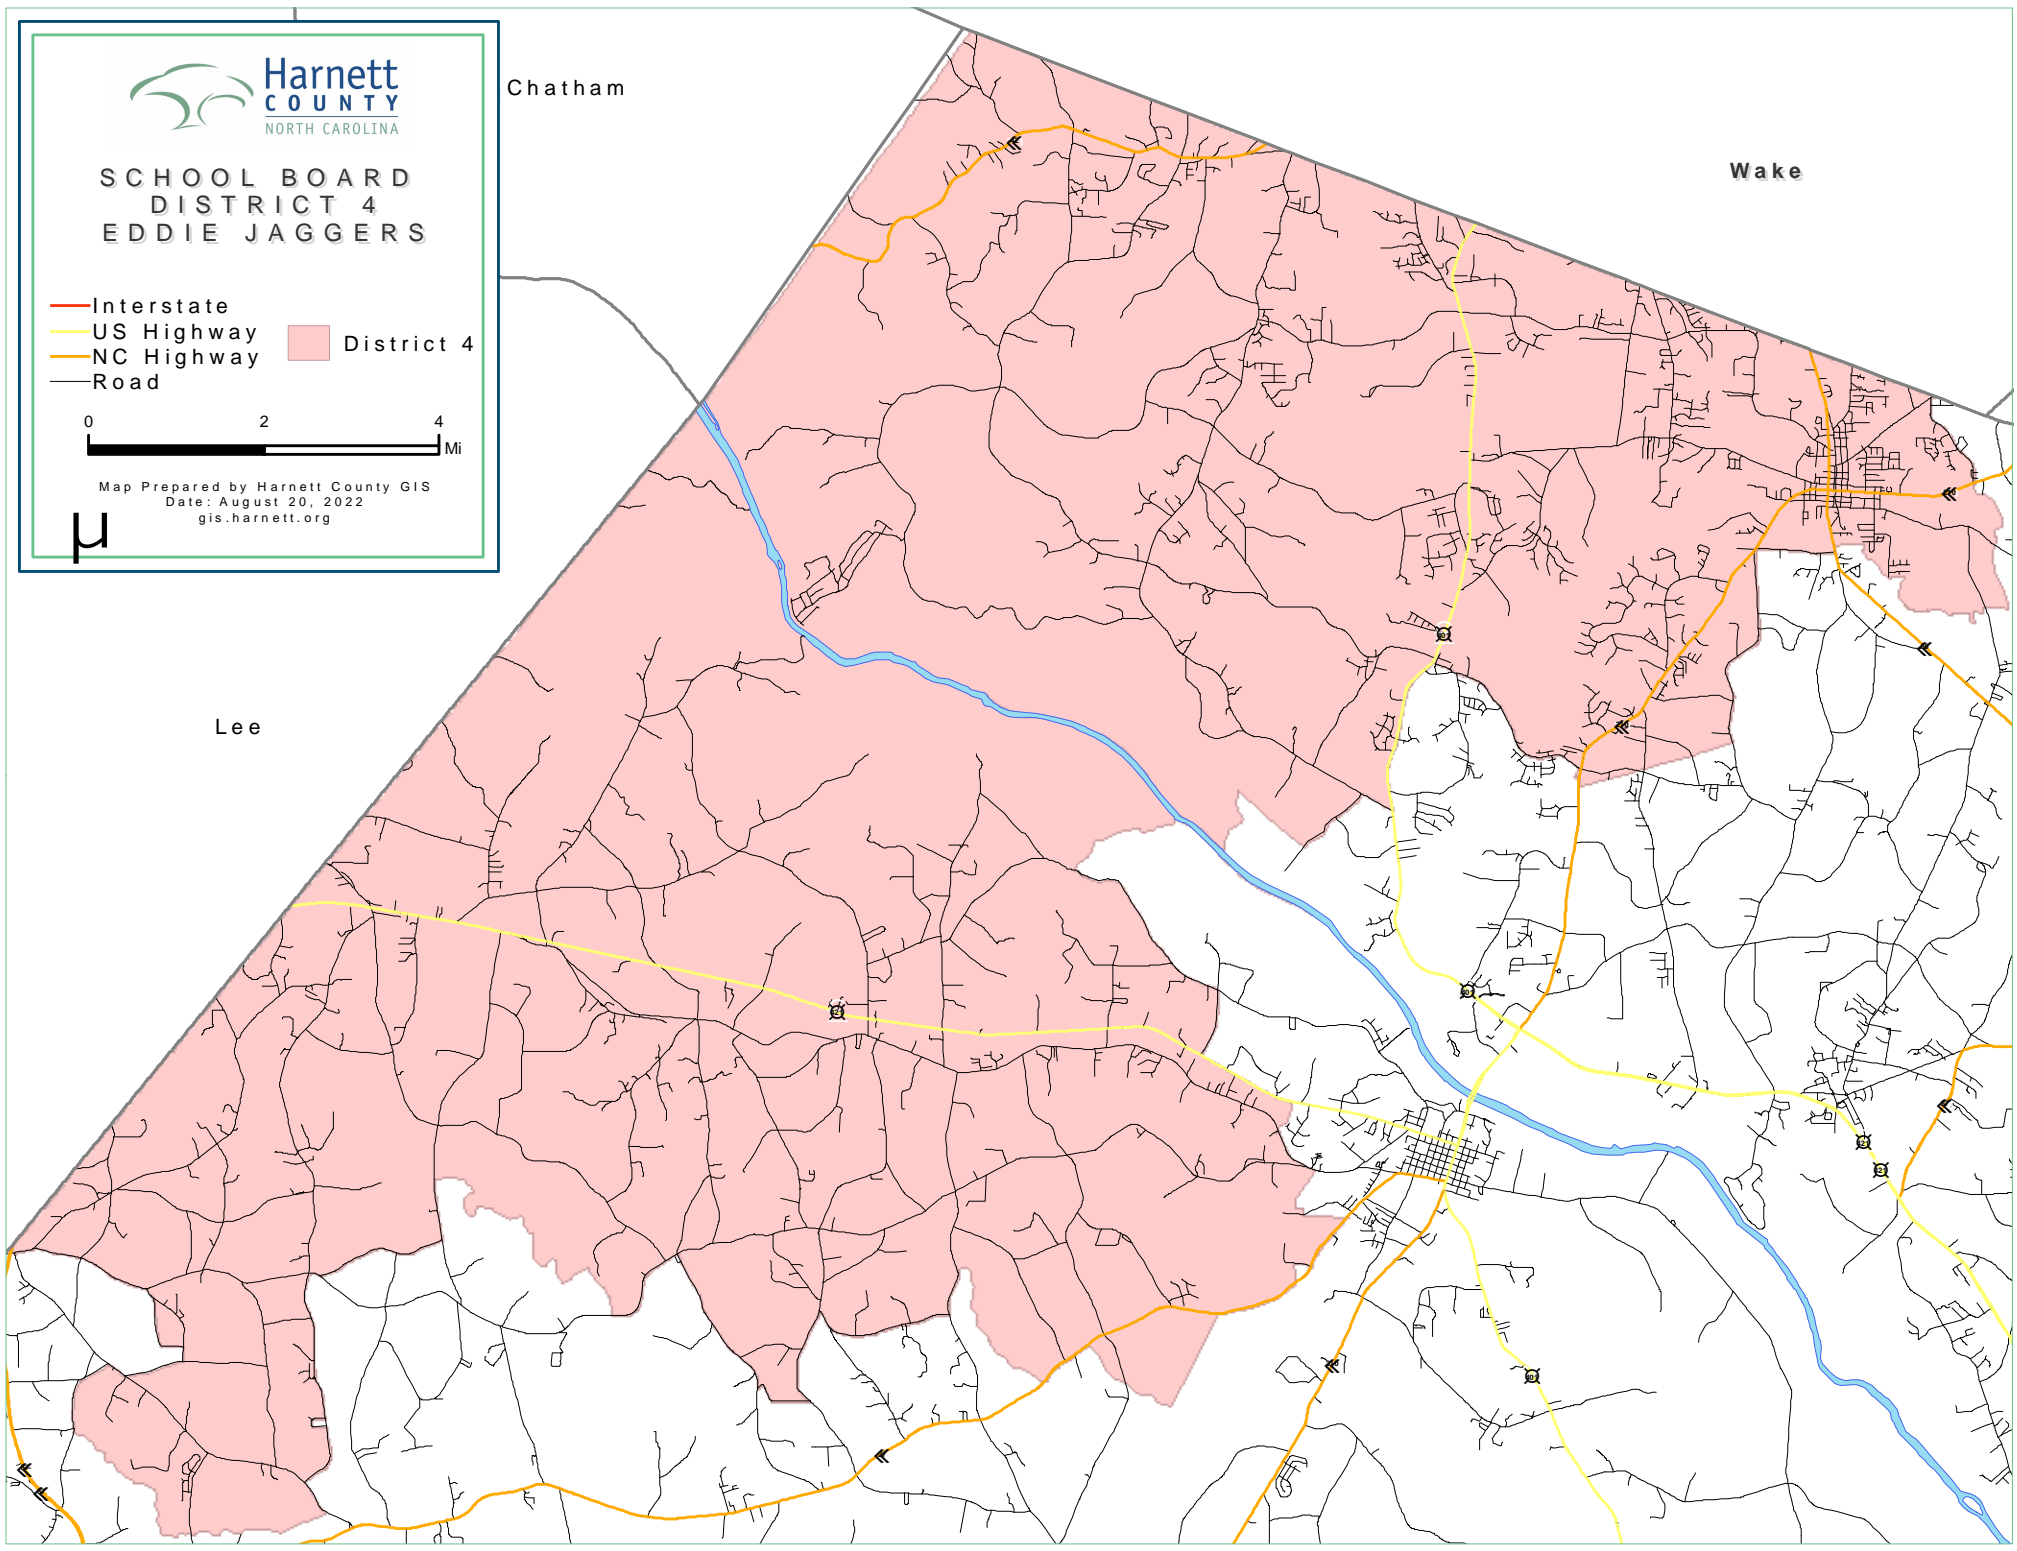

Chatham

Wake

SCHOOL BOARD DISTRICT 4 EDDIE JAGGERS

- Interstate
 - US Highway
 - NC Highway
 - Road
- District 4

Map Prepared by Harnett County GIS
Date: August 20, 2022
gis.harnett.org

Lee