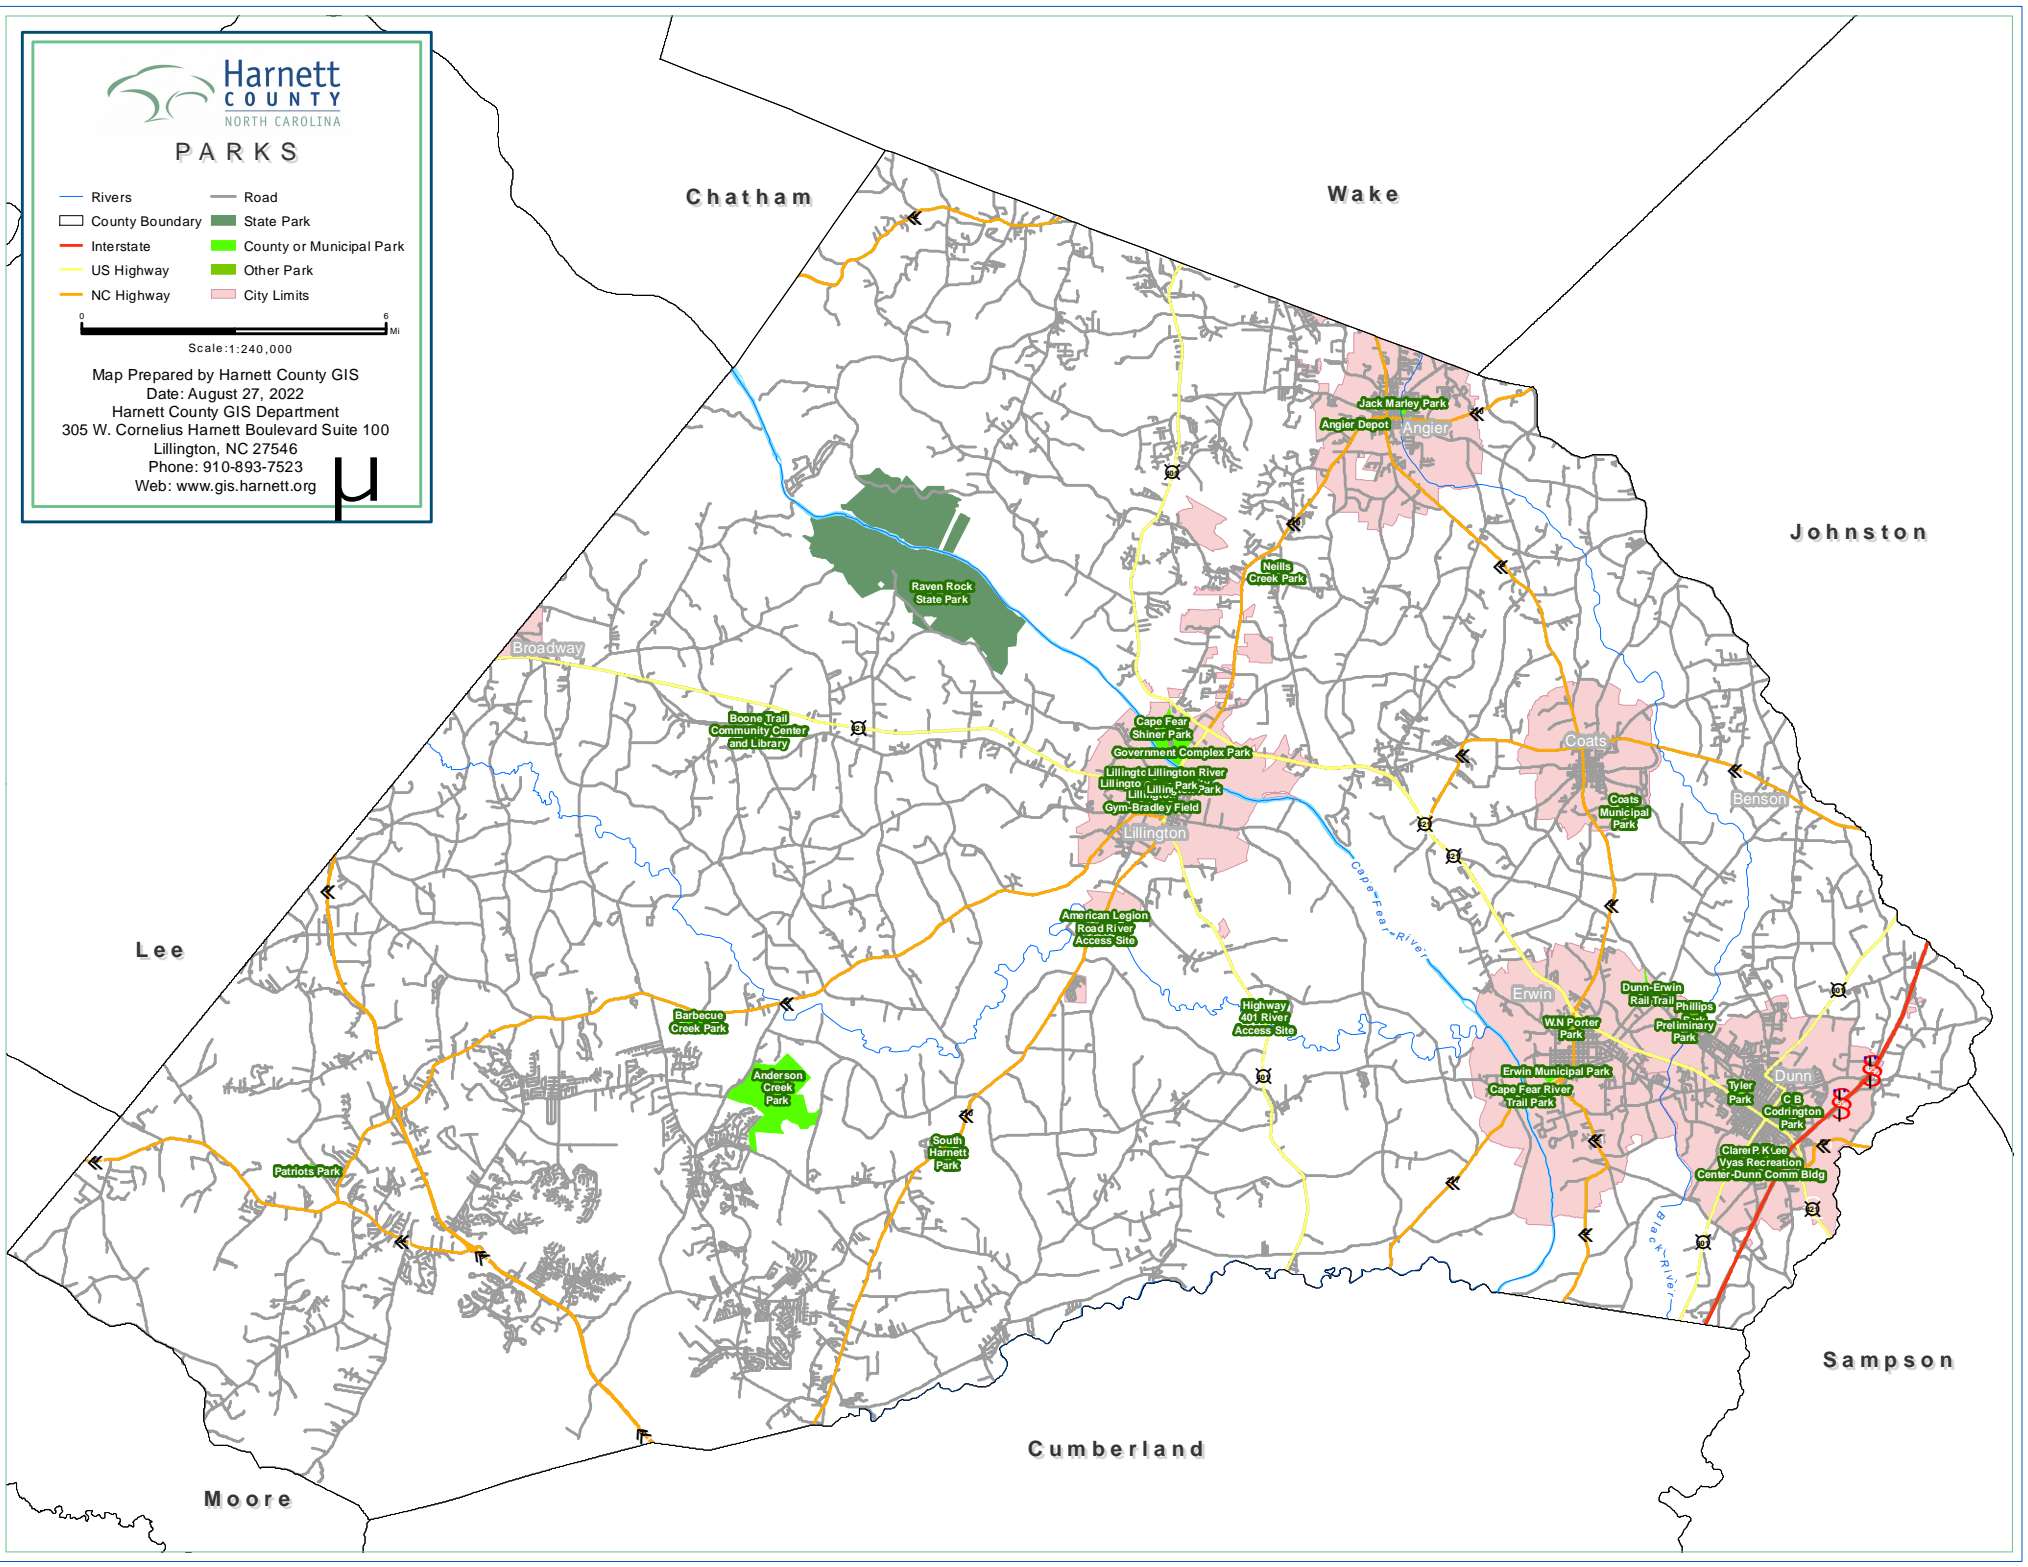

# PARKS

- Rivers
- County Boundary
- Interstate
- US Highway
- NC Highway
- Road
- State Park
- County or Municipal Park
- Other Park
- City Limits

Map Prepared by Harnett County GIS  
 Date: August 27, 2022  
 Harnett County GIS Department  
 305 W. Cornelius Harnett Boulevard Suite 100  
 Lillington, NC 27546  
 Phone: 910-893-7523  
 Web: [www.gis.harnett.org](http://www.gis.harnett.org)

Chatham

Wake

Johnston

Lee

Sampson

Cumberland

Moore