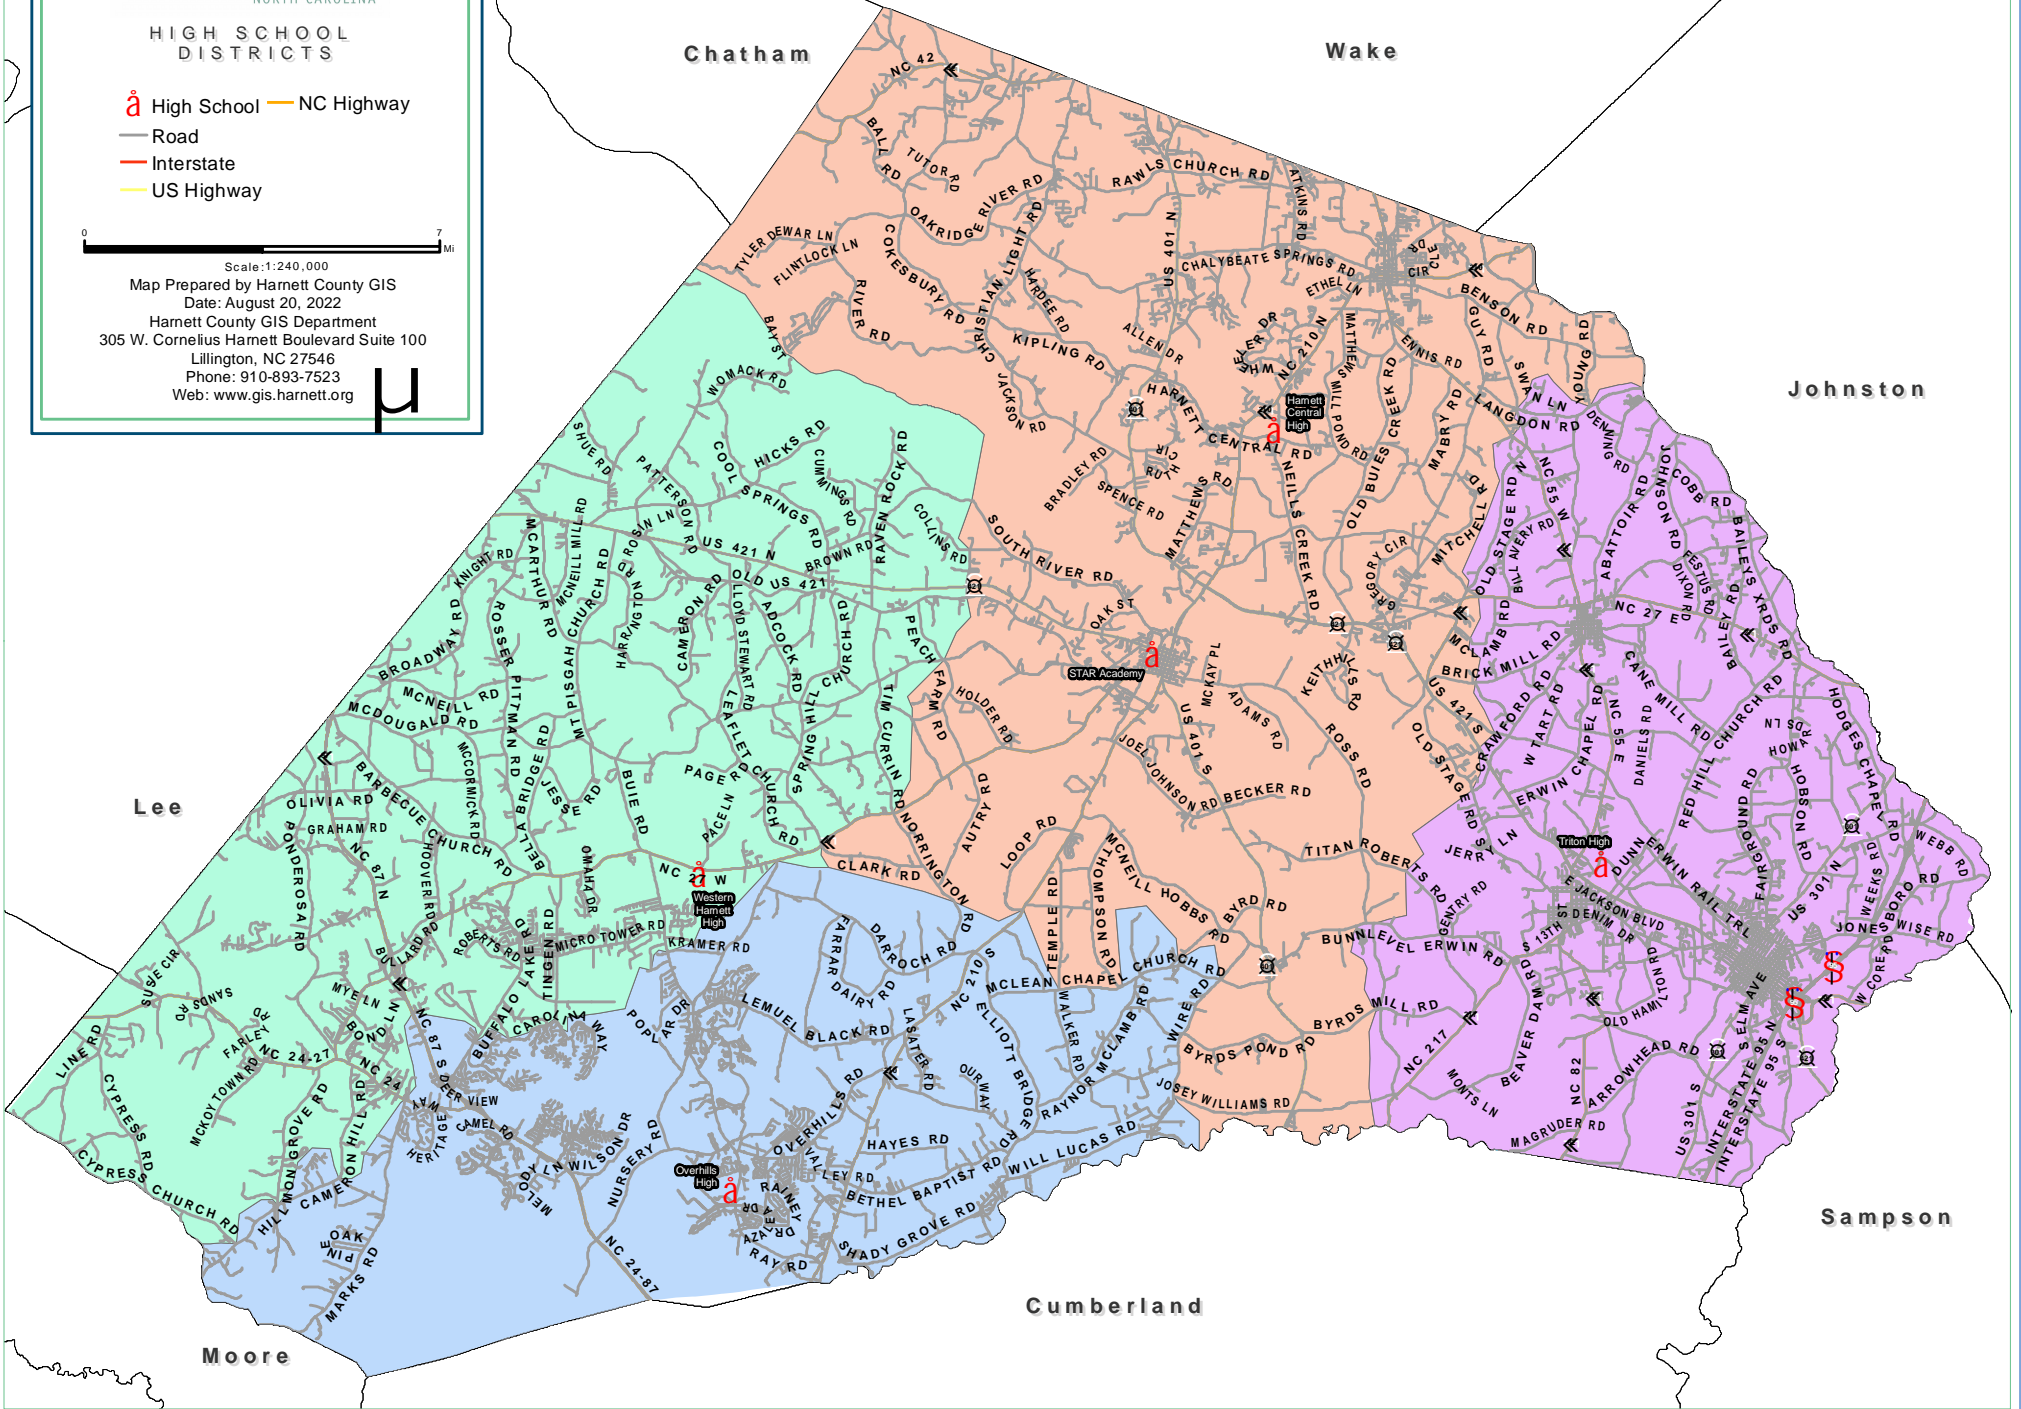

HIGH SCHOOL DISTRICTS

- High School
- NC Highway
- Road
- Interstate
- US Highway

Scale: 1:240,000

Map Prepared by Harnett County GIS

Date: August 20, 2022

Harnett County GIS Department

305 W. Cornelius Harnett Boulevard Suite 100

Lillington, NC 27546

Phone: 910-893-7523

Web: www.gis.harnett.org

Chatham

Wake

Johnston

Lee

Sampson

Cumberland

Moore