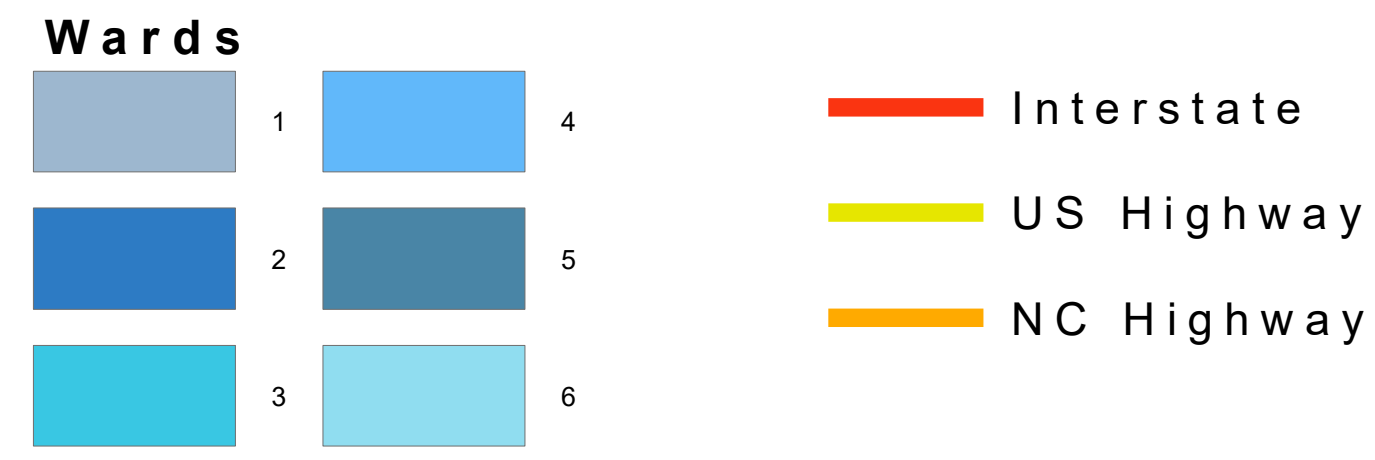

# Dunn Wards Ward 5

1 inch = 238 feet

Map Prepared by Harnett County GIS  
Date: August 20, 2022  
Harnett County GIS Department  
305 W. Cornelius Harnett Boulevard Suite 100  
Lillington, NC 27546  
Phone: 910-893-7523  
Email: [gis@harnett.org](mailto:gis@harnett.org)  
Web: [www.gis.harnett.org](http://www.gis.harnett.org)