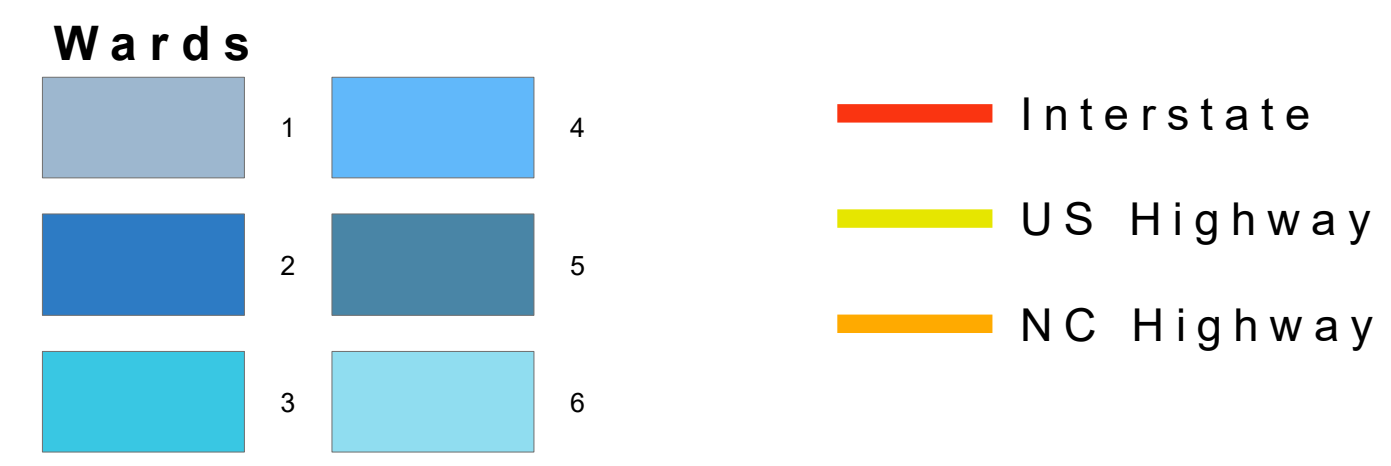

Dunn Wards

Ward 1

1 inch = 227 feet

Map Prepared by Harnett County GIS
 Date: August 20, 2022
 Harnett County GIS Department
 305 W. Cornelius Harnett Boulevard Suite 100
 Lillington, NC 27546
 Phone: 910-893-7523
 Email: gis@harnett.org
 Web: www.gis.harnett.org