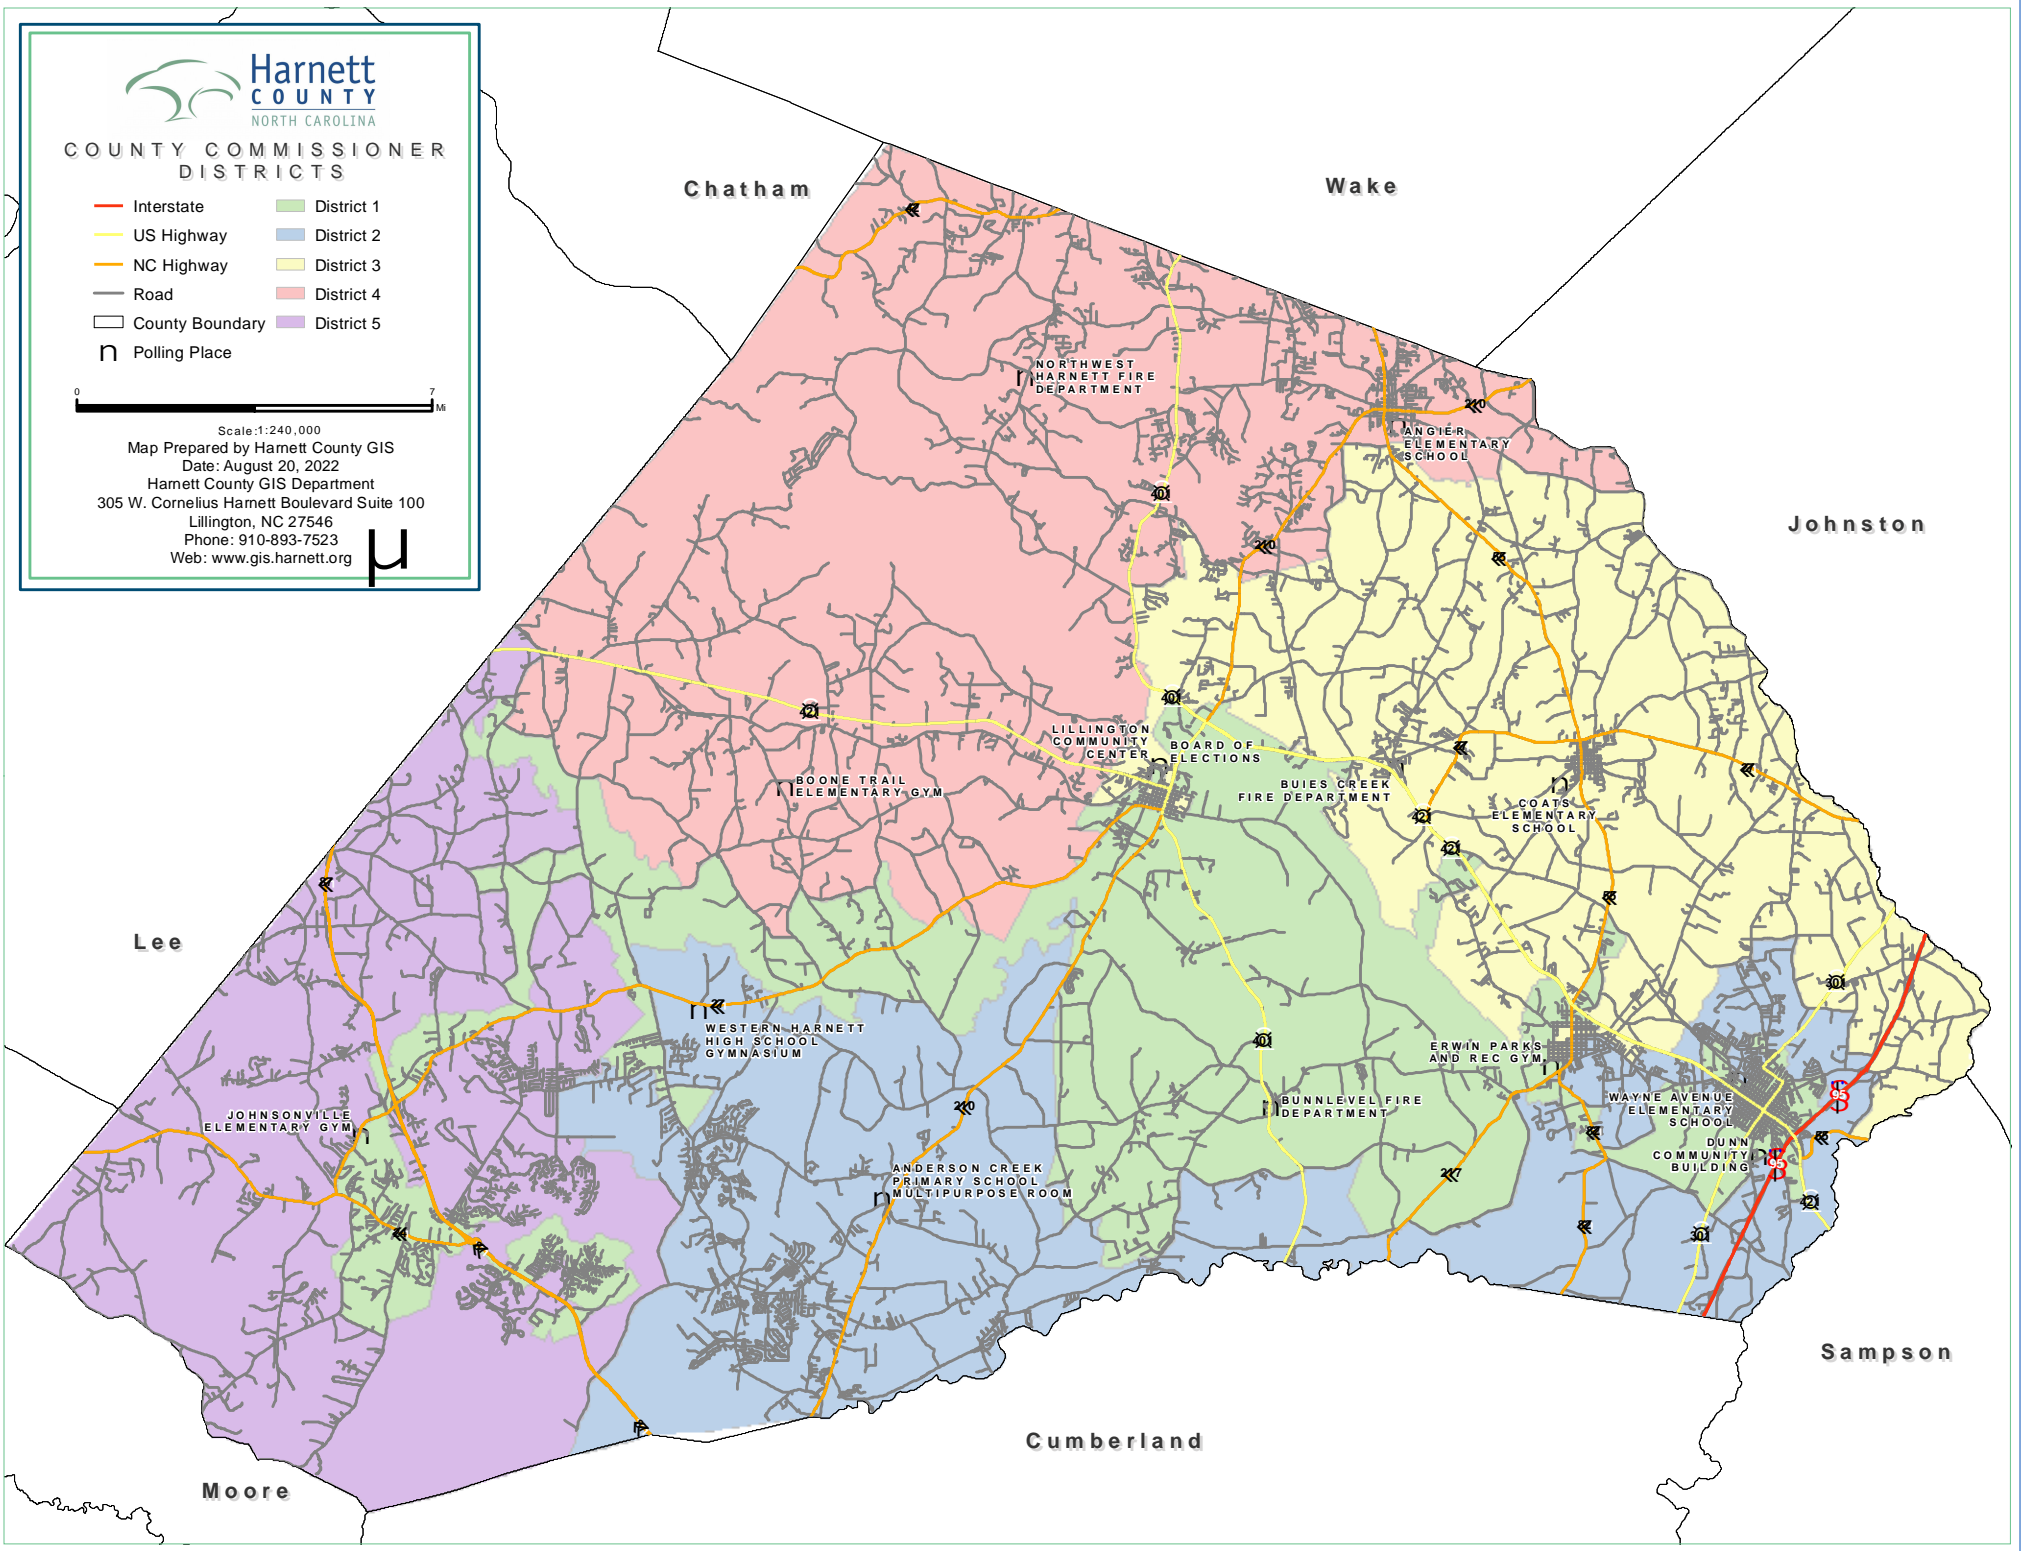

Harnett
COUNTY
NORTH CAROLINA

COUNTY COMMISSIONER DISTRICTS

- Interstate
- US Highway
- NC Highway
- Road
- County Boundary
- Polling Place
- District 1
- District 2
- District 3
- District 4
- District 5

Scale: 1:240,000

Map Prepared by Harnett County GIS

Date: August 20, 2022

Harnett County GIS Department

305 W. Cornelius Harnett Boulevard Suite 100

Lillington, NC 27546

Phone: 910-893-7523

Web: www.gis.harnett.org

Chatham

Wake

Johnston

Lee

Sampson

Cumberland

Moore