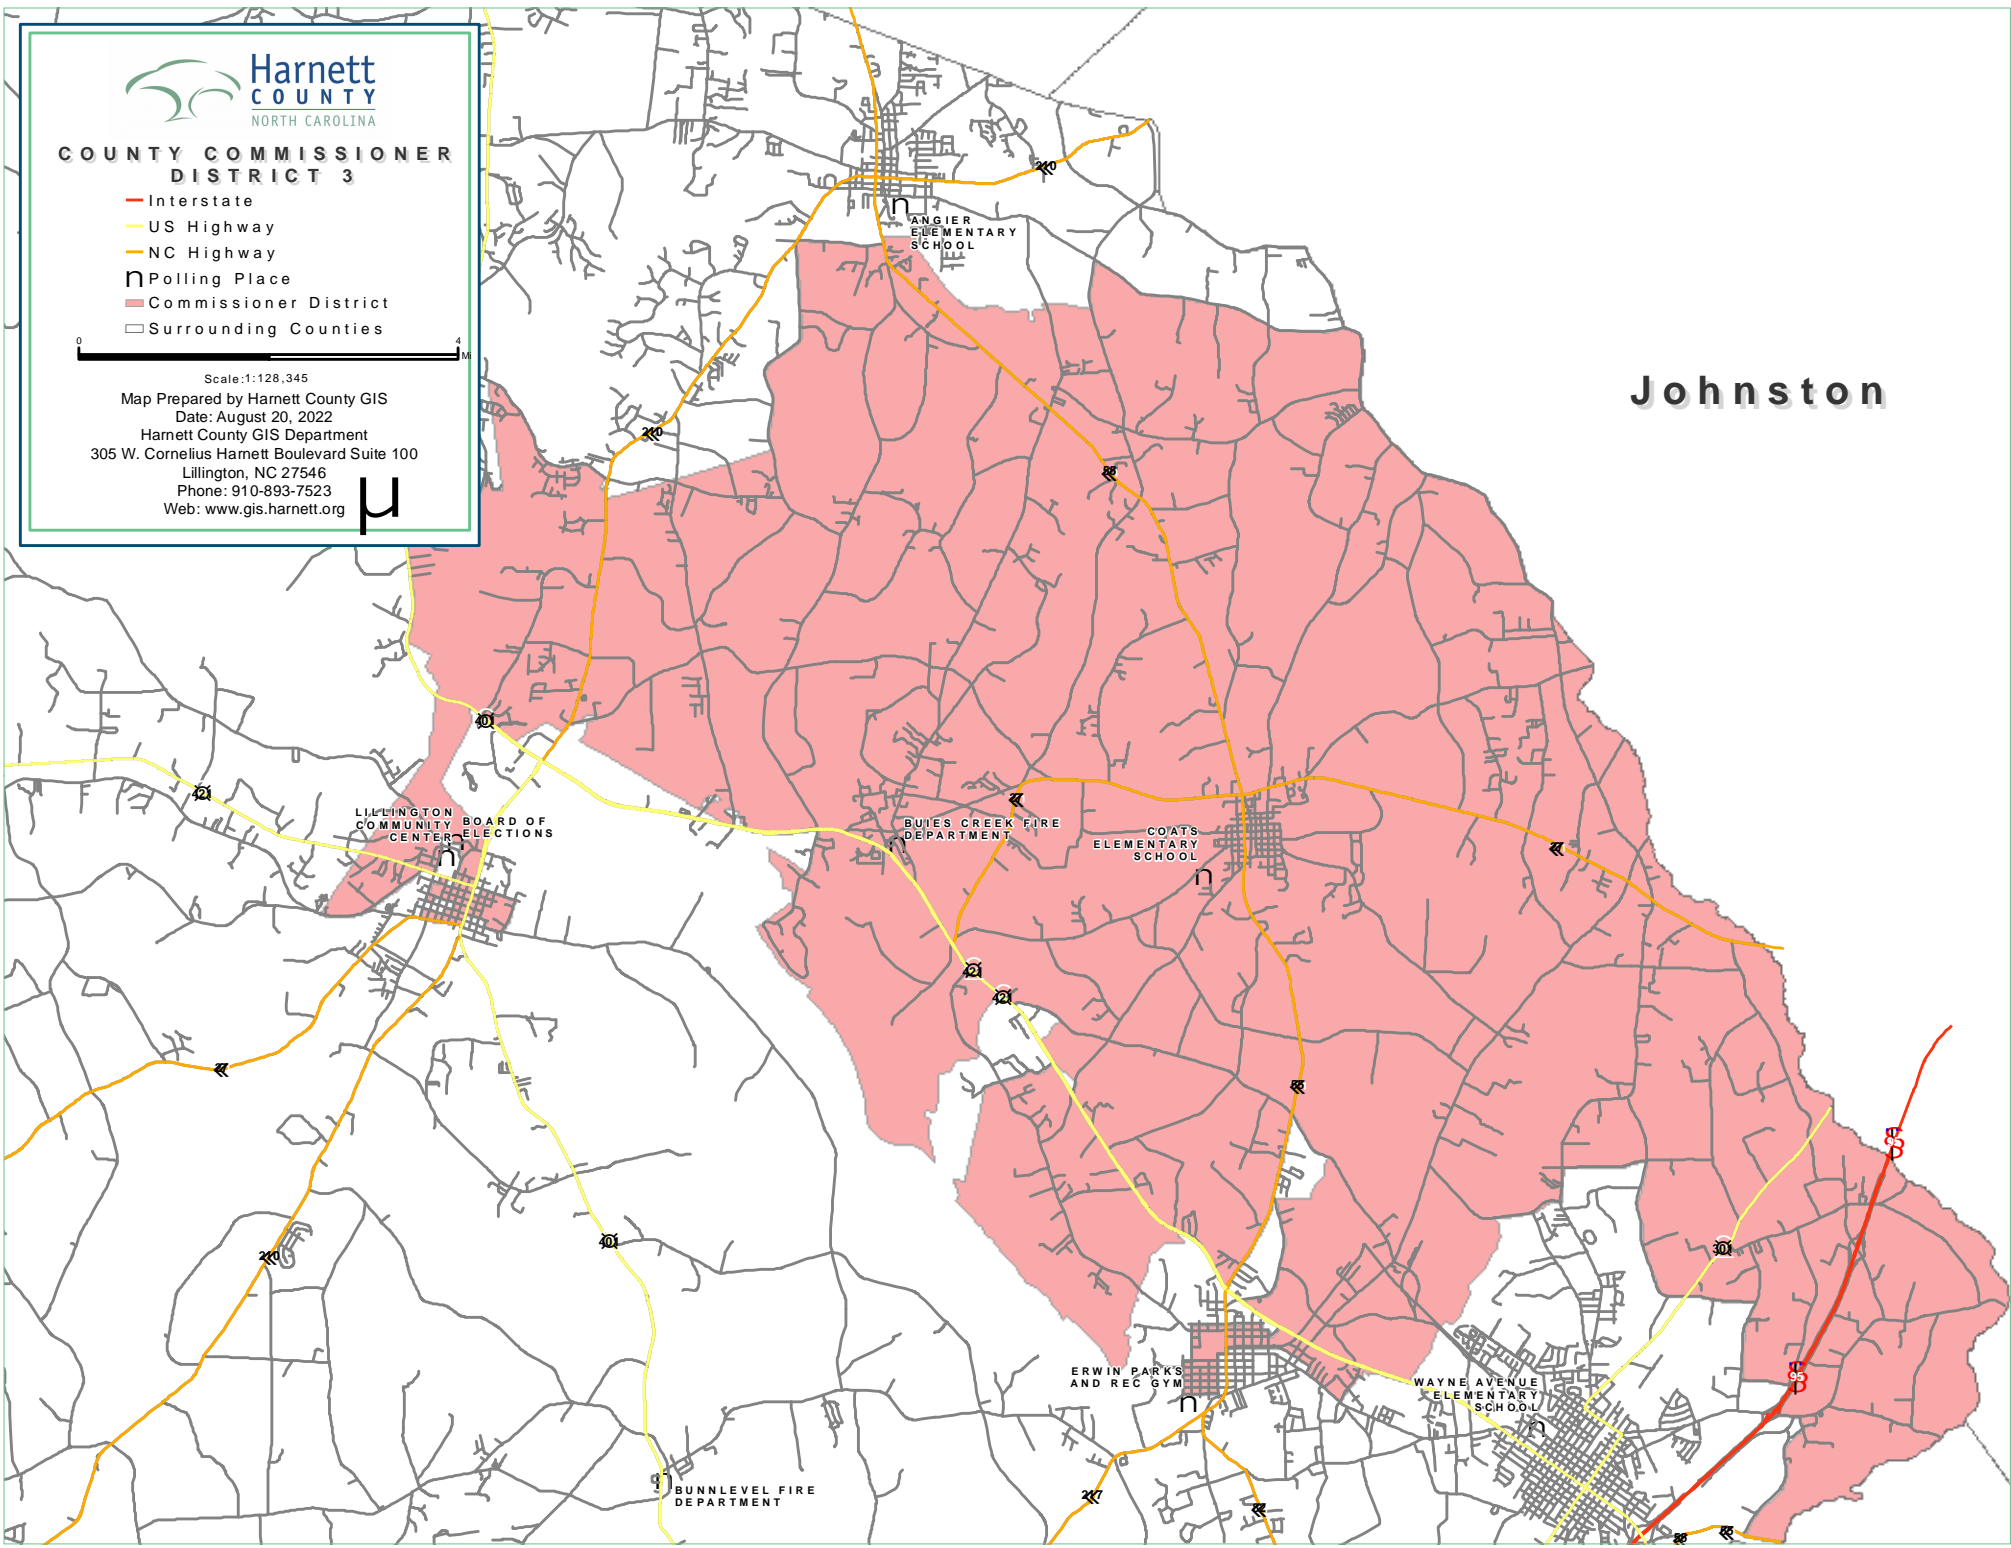

COUNTY COMMISSIONER DISTRICT 3

- Interstate
- US Highway
- NC Highway
- Polling Place
- Commissioner District
- Surrounding Counties

Scale: 1:128,345

Map Prepared by Harnett County GIS
Date: August 20, 2022
Harnett County GIS Department
305 W. Cornelius Harnett Boulevard Suite 100
Lillington, NC 27546
Phone: 910-893-7523
Web: www.gis.harnett.org

Johnston

LILLINGTON BOARD OF COMMUNITY CENTER ELECTIONS

BUIES CREEK FIRE DEPARTMENT

COATS ELEMENTARY SCHOOL

ERWIN PARKS AND REC GYM

WAYNE AVENUE ELEMENTARY SCHOOL

BUNNLEVEL FIRE DEPARTMENT

ANGIER ELEMENTARY SCHOOL