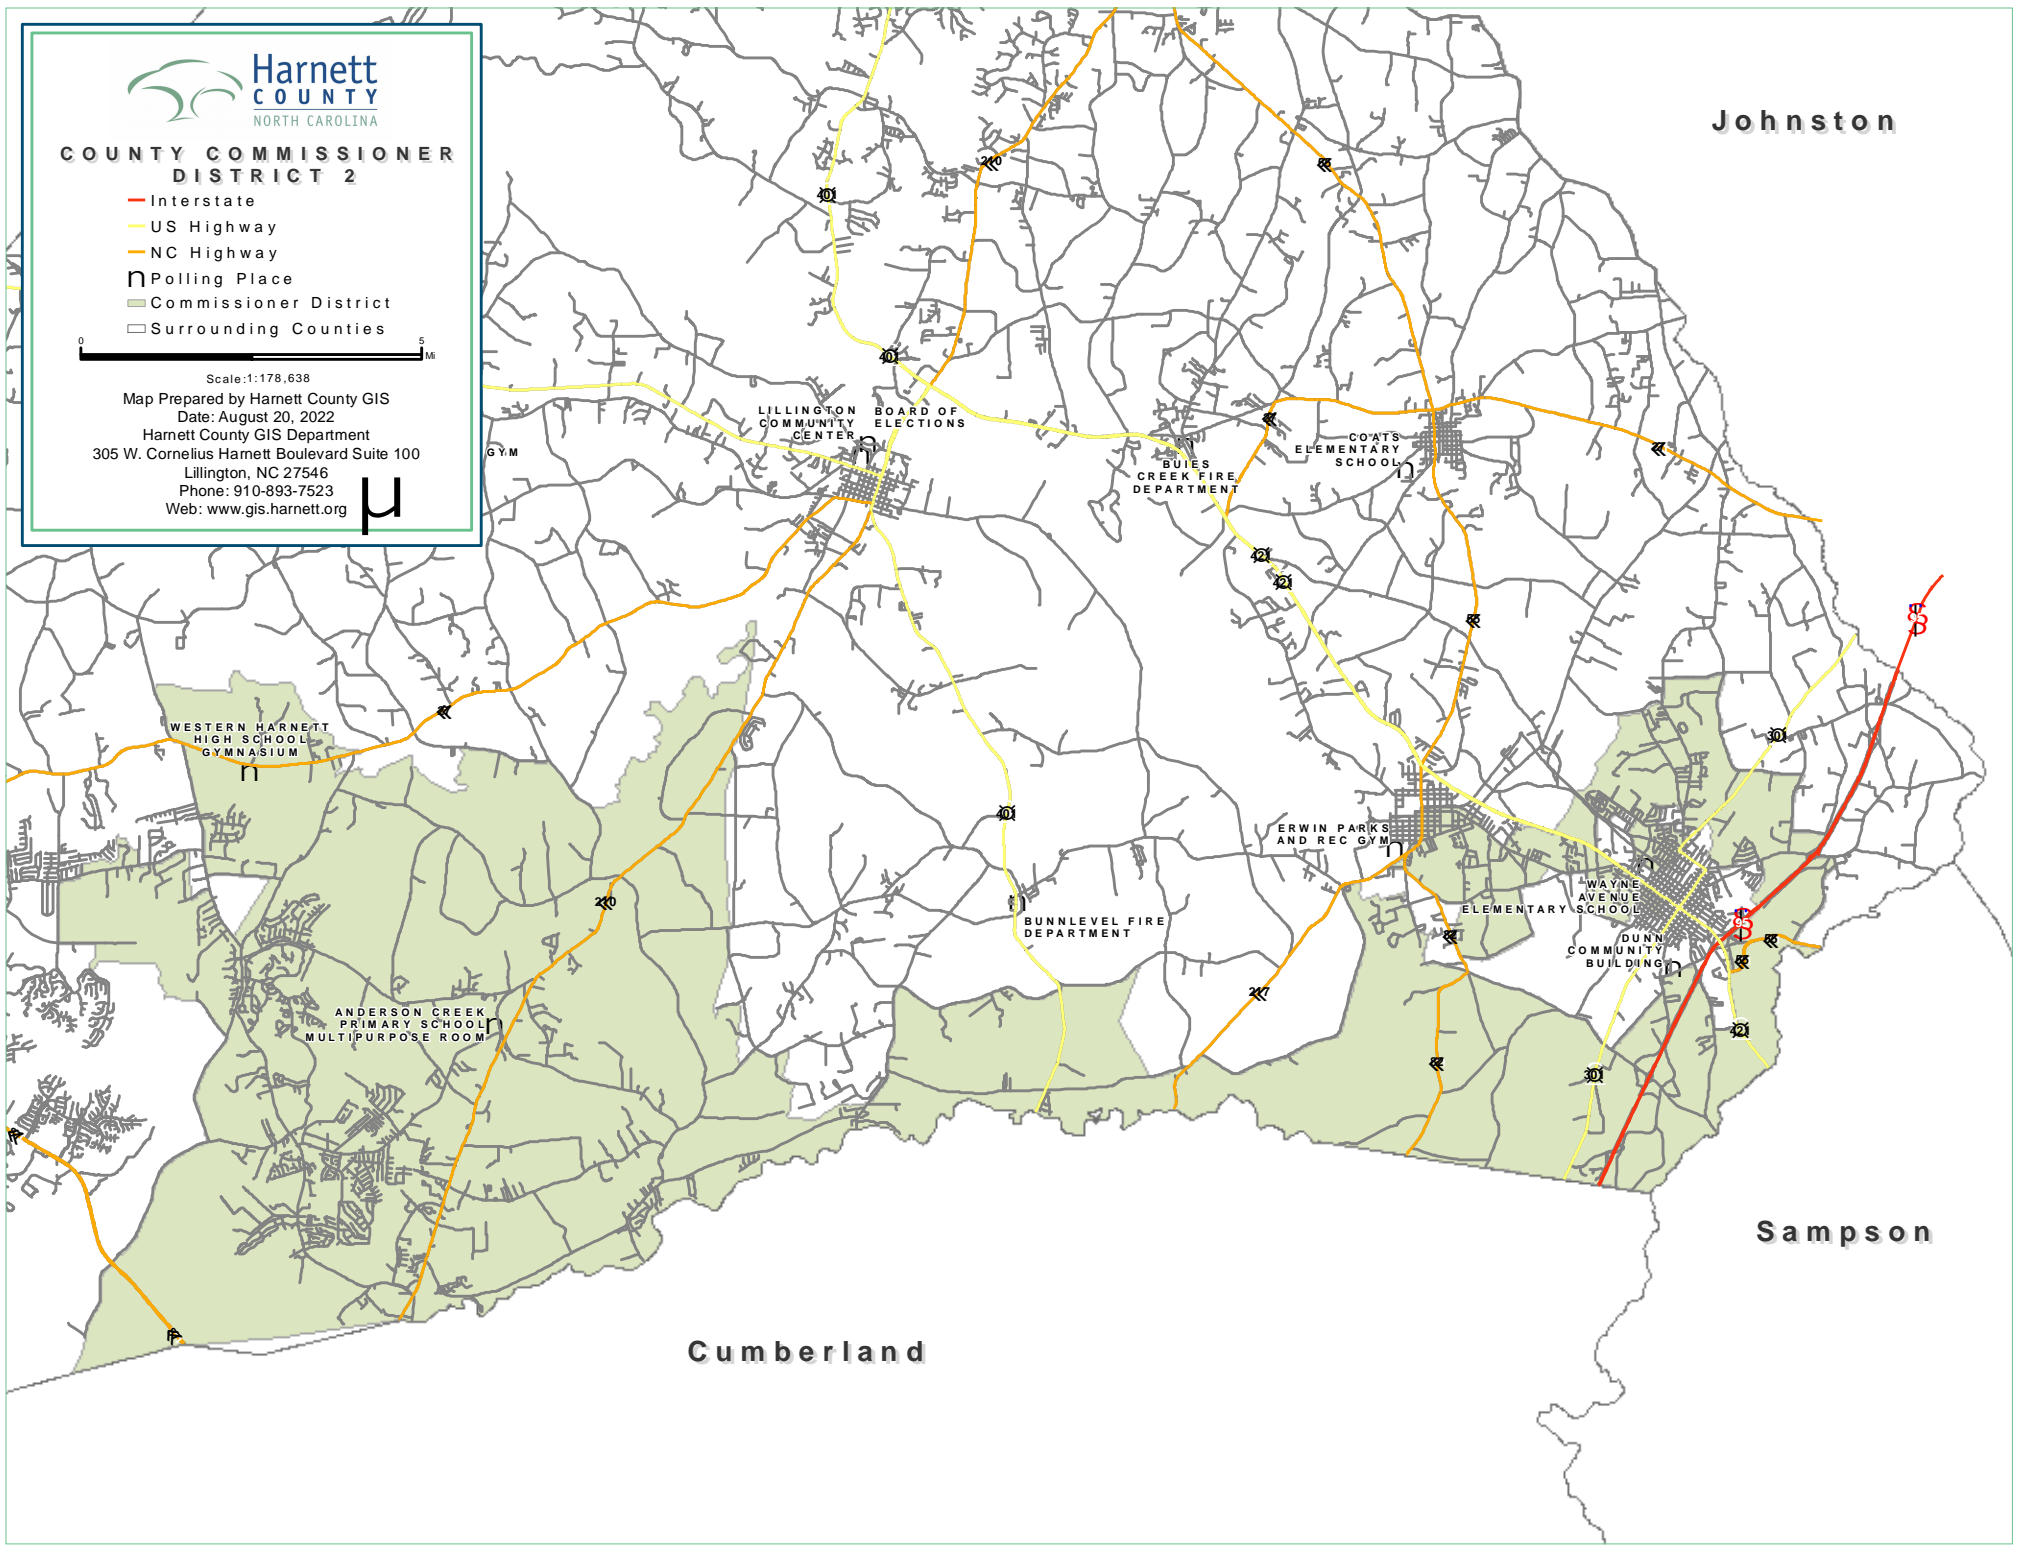

**Harnett**  
COUNTY  
NORTH CAROLINA

**COUNTY COMMISSIONER DISTRICT 2**

- Interstate
- US Highway
- NC Highway
- Polling Place
- Commissioner District
- Surrounding Counties

Scale: 1:178,638

Map Prepared by Harnett County GIS  
 Date: August 20, 2022  
 Harnett County GIS Department  
 305 W. Cornelius Harnett Boulevard Suite 100  
 Lillington, NC 27546  
 Phone: 910-893-7523  
 Web: [www.gis.harnett.org](http://www.gis.harnett.org)

Johnston

Sampson

Cumberland

WESTERN HARNETT  
HIGH SCHOOL  
GYMNASIUM

ANDERSON CREEK  
PRIMARY SCHOOL  
MULTIPURPOSE ROOM

LILLINGTON BOARD OF  
ELECTIONS  
COMMUNITY CENTER

BUIES CREEK FIRE  
DEPARTMENT

COAT'S  
ELEMENTARY SCHOOL