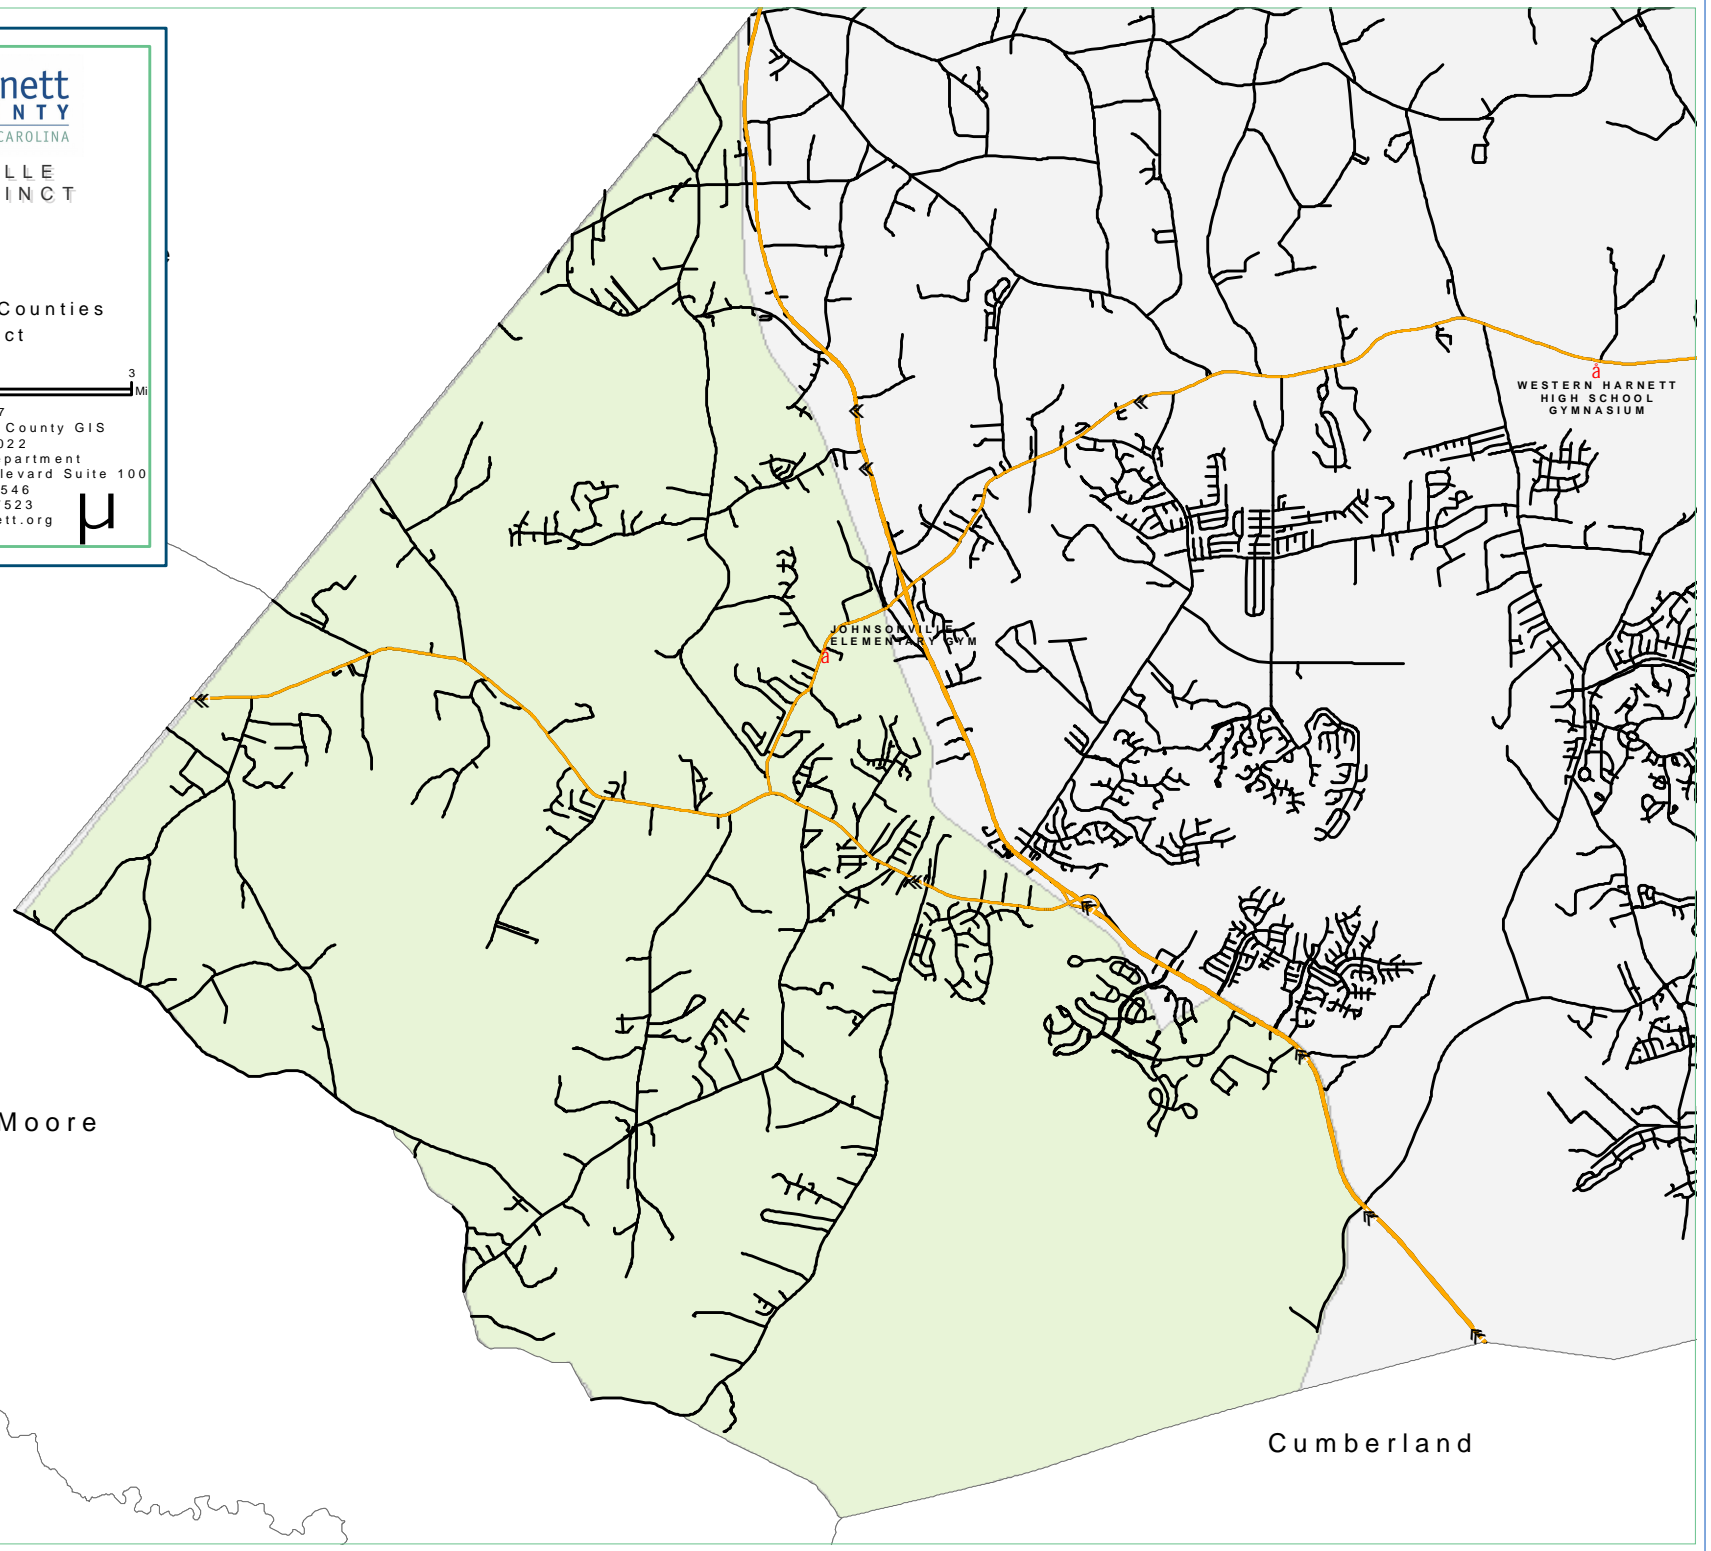

JOHNSONVILLE VOTER PRECINCT

- Polling Place
- NC Highway
- Surrounding Counties
- Voting Precinct

Scale: 1:105,317

Map Prepared by Harnett County GIS
 Date: July 23, 2022
 Harnett County GIS Department
 305 W. Cornelius Harnett Boulevard Suite 100
 Lillington, NC 27546
 Phone: 910-893-7523
 Web: www.gis.harnett.org

Moore

Hoke

Cumberland

JOHNSONVILLE
ELEMENTARY GYM

WESTERN HARNETT
HIGH SCHOOL
GYMNASIUM