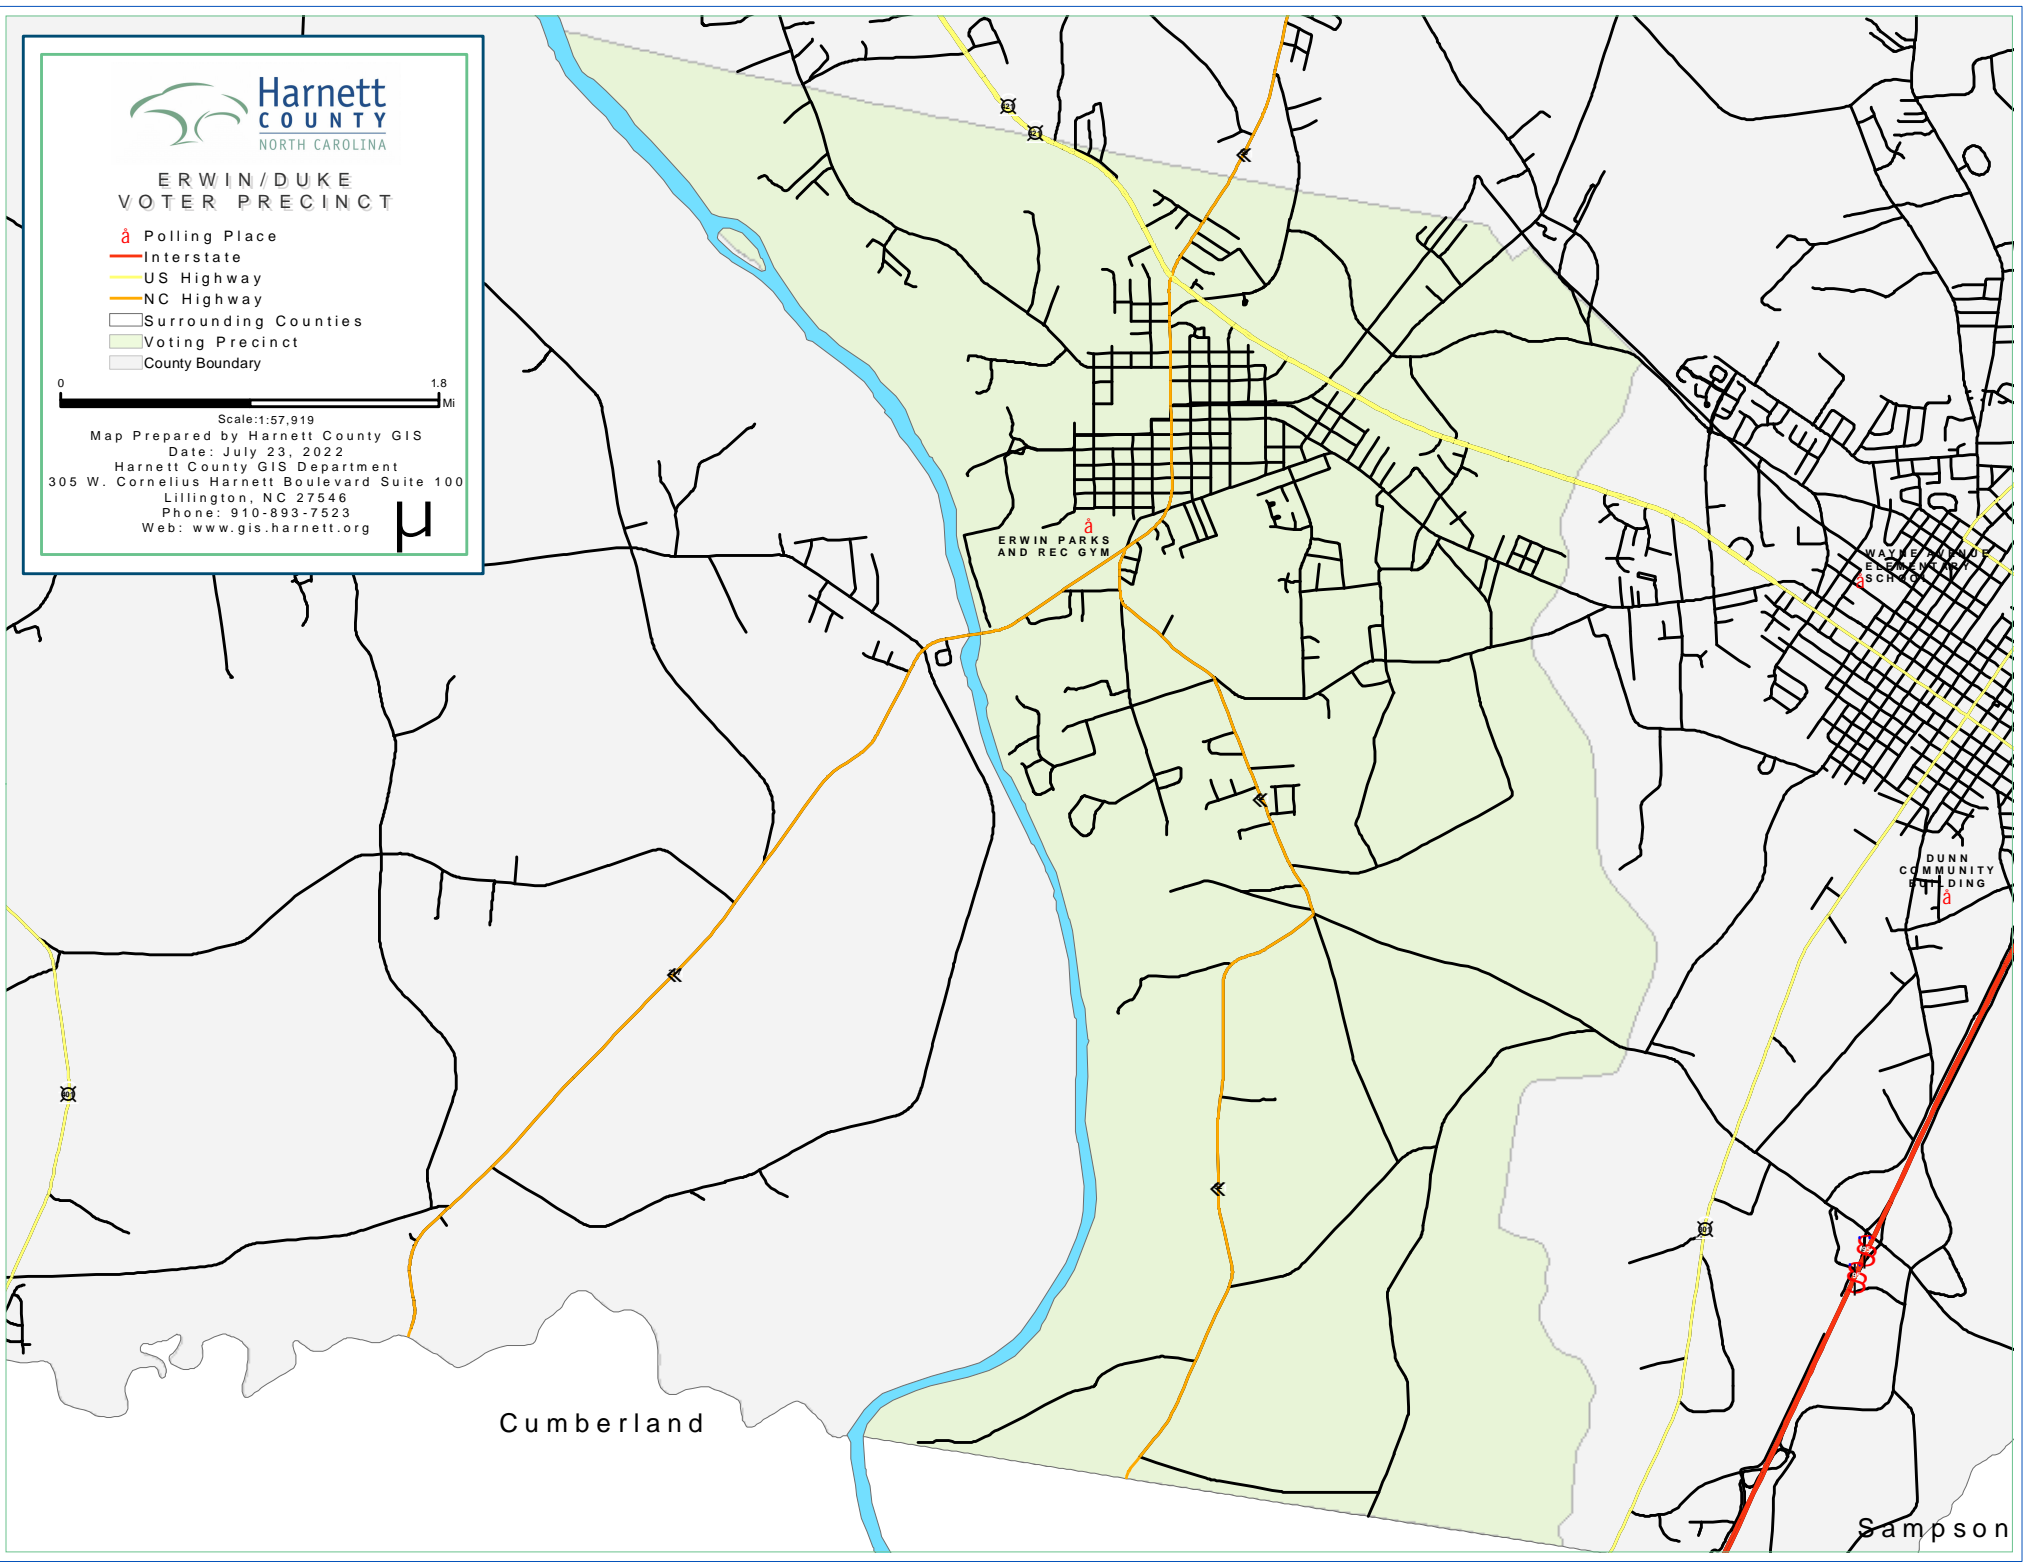

# ERWIN/DUKE VOTER PRECINCT

- Polling Place
- Interstate
- US Highway
- NC Highway
- Surrounding Counties
- Voting Precinct
- County Boundary

Scale: 1:57,919

Map Prepared by Harnett County GIS  
 Date: July 23, 2022  
 Harnett County GIS Department  
 305 W. Cornelius Harnett Boulevard Suite 100  
 Lillington, NC 27546  
 Phone: 910-893-7523  
 Web: www.gis.harnett.org

Cumberland

Sampson