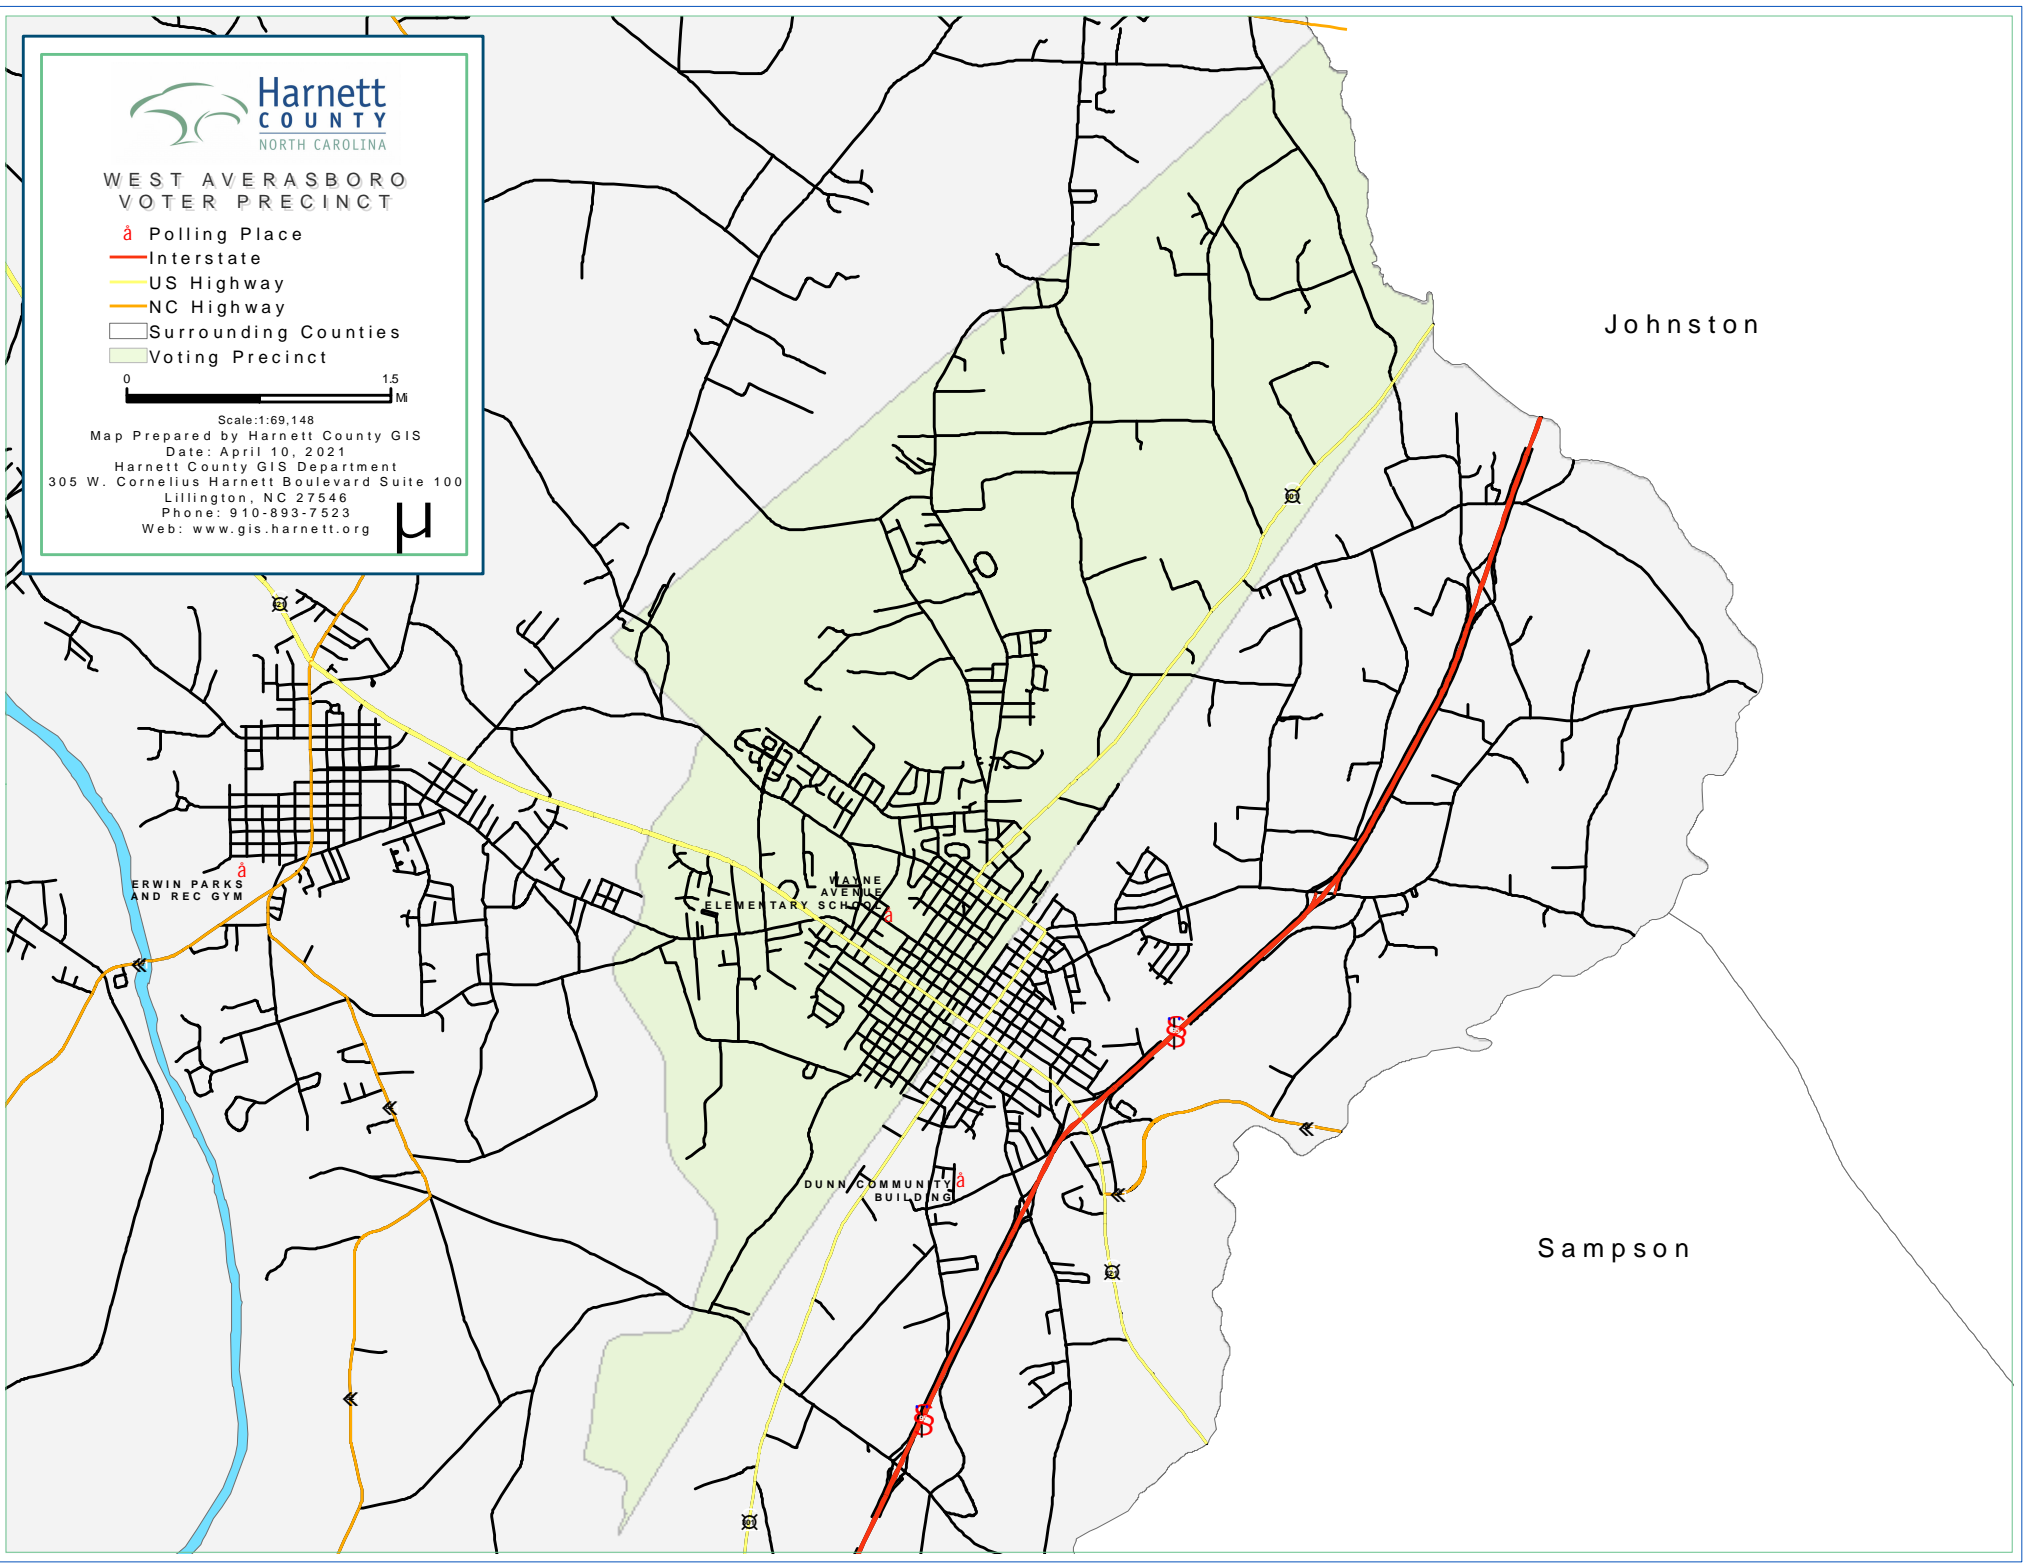

WEST AVERASBORO VOTER PRECINCT

- Polling Place
- Interstate
- US Highway
- NC Highway
- Surrounding Counties
- Voting Precinct

Scale: 1:69,148

Map Prepared by Harnett County GIS

Date: April 10, 2021

Harnett County GIS Department

305 W. Cornelius Harnett Boulevard Suite 100

Lillington, NC 27546

Phone: 910-893-7523

Web: www.gis.harnett.org

Johnston

Sampson