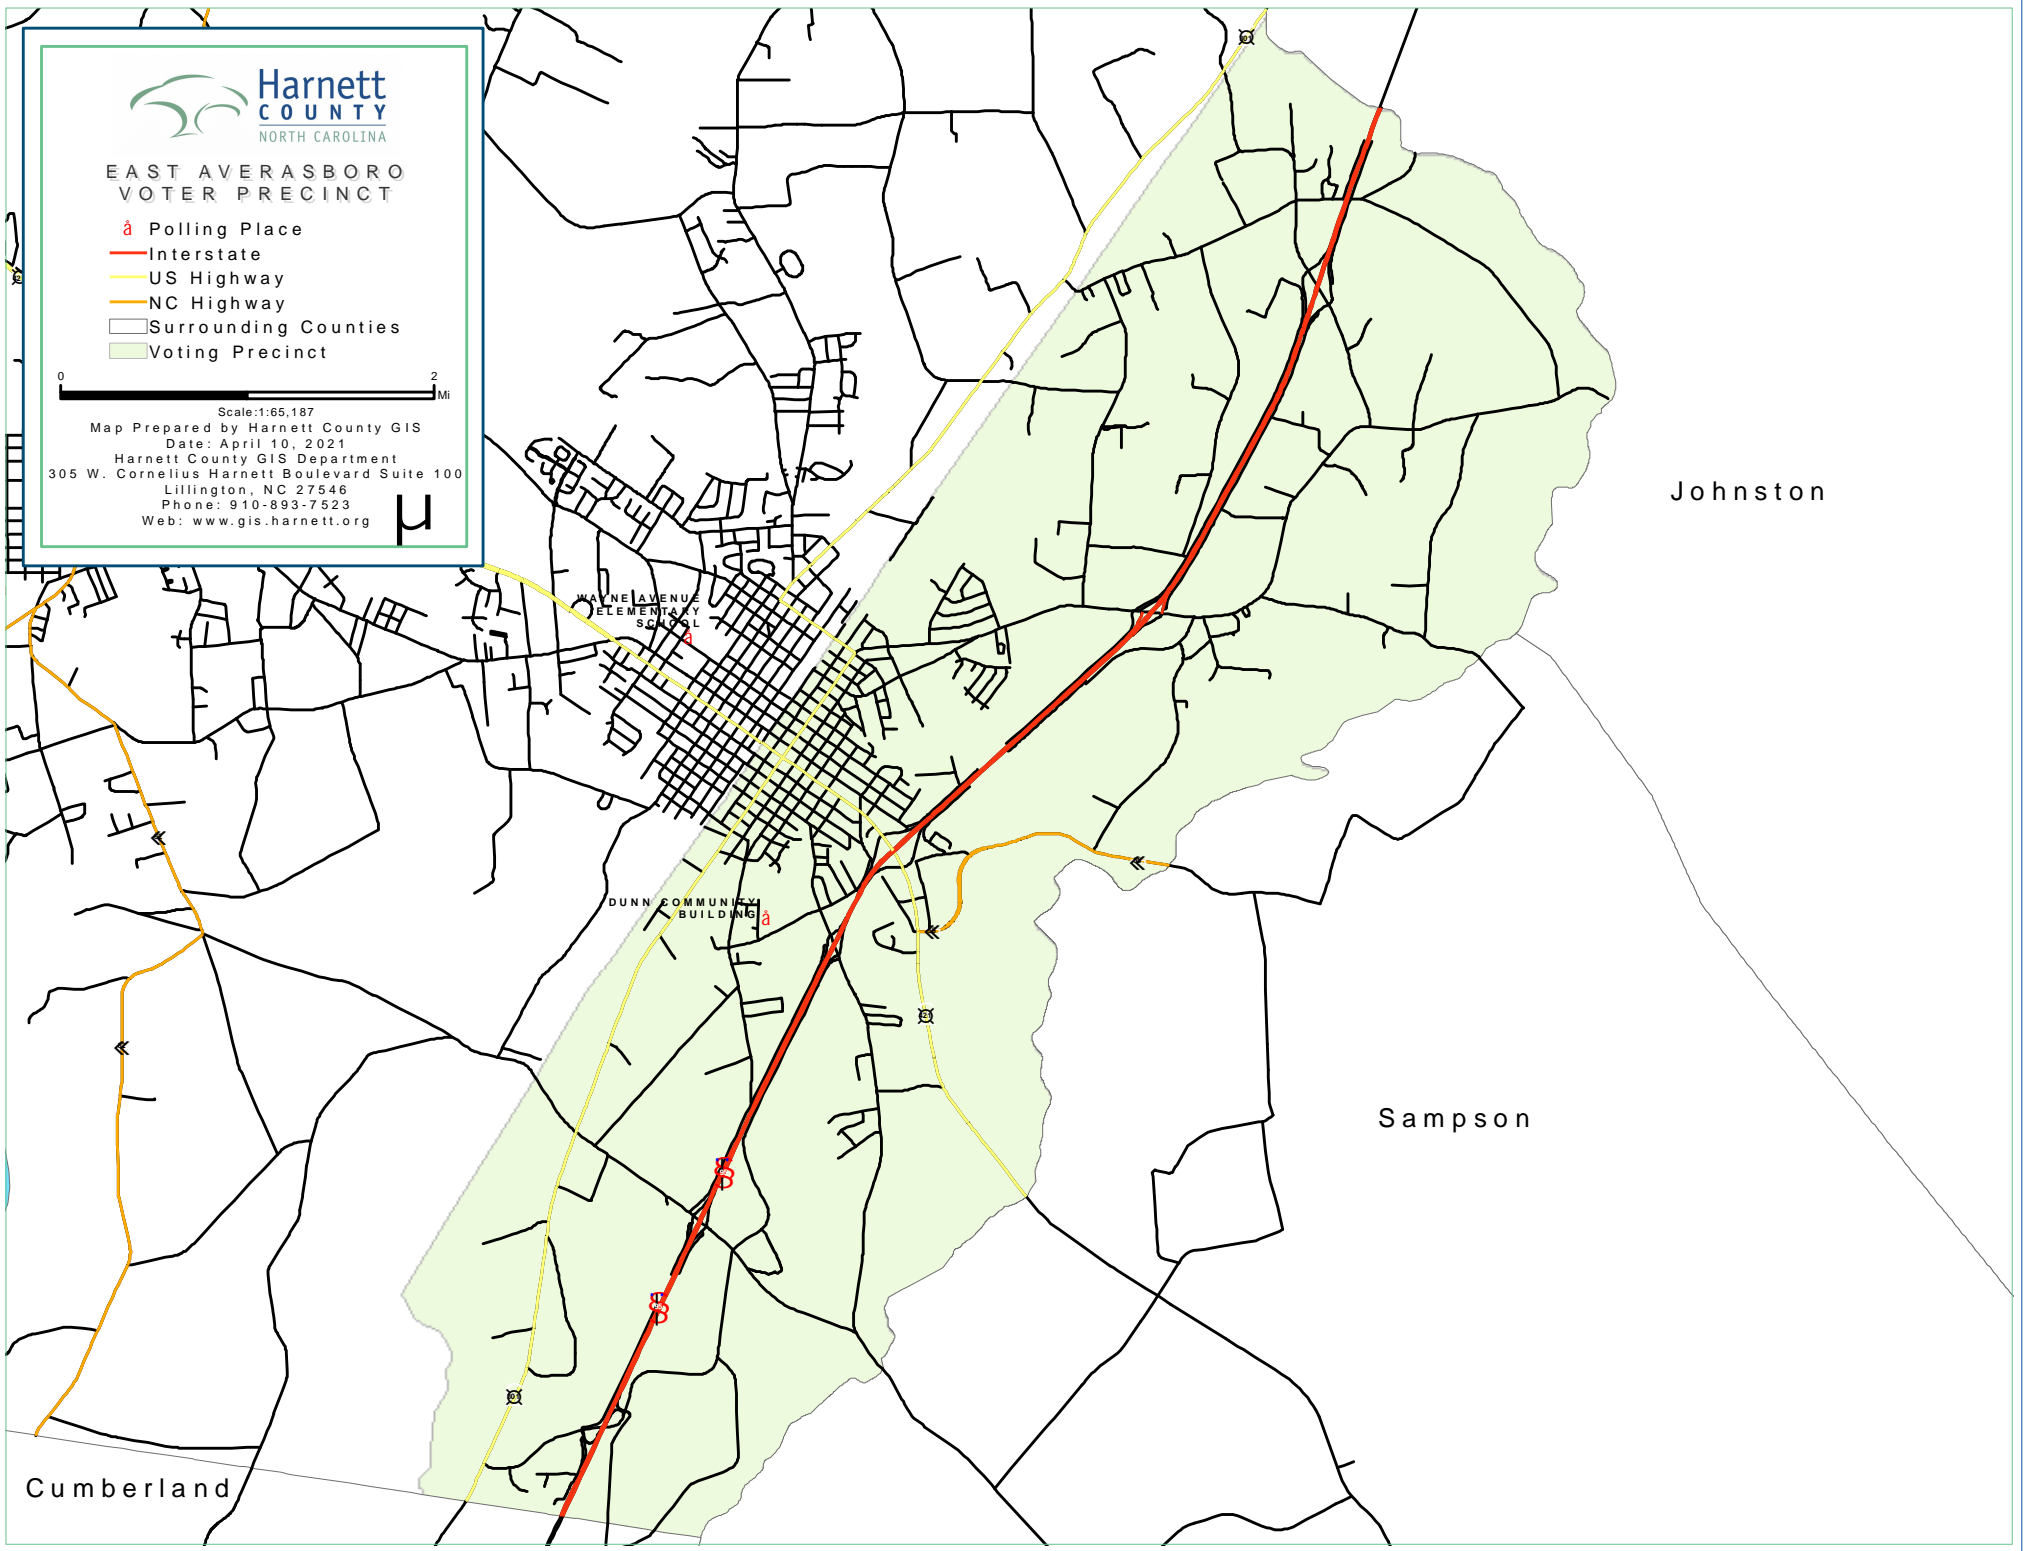

EAST AVERASBORO VOTER PRECINCT

- ⓐ Polling Place
- Interstate
- US Highway
- NC Highway
- Surrounding Counties
- Voting Precinct

Scale: 1:65,187
Map Prepared by Harnett County GIS
Date: April 10, 2021
Harnett County GIS Department
305 W. Cornelius Harnett Boulevard Suite 100
Lillington, NC 27546
Phone: 910-893-7523
Web: www.gis.harnett.org

Johnston

Sampson

Cumberland