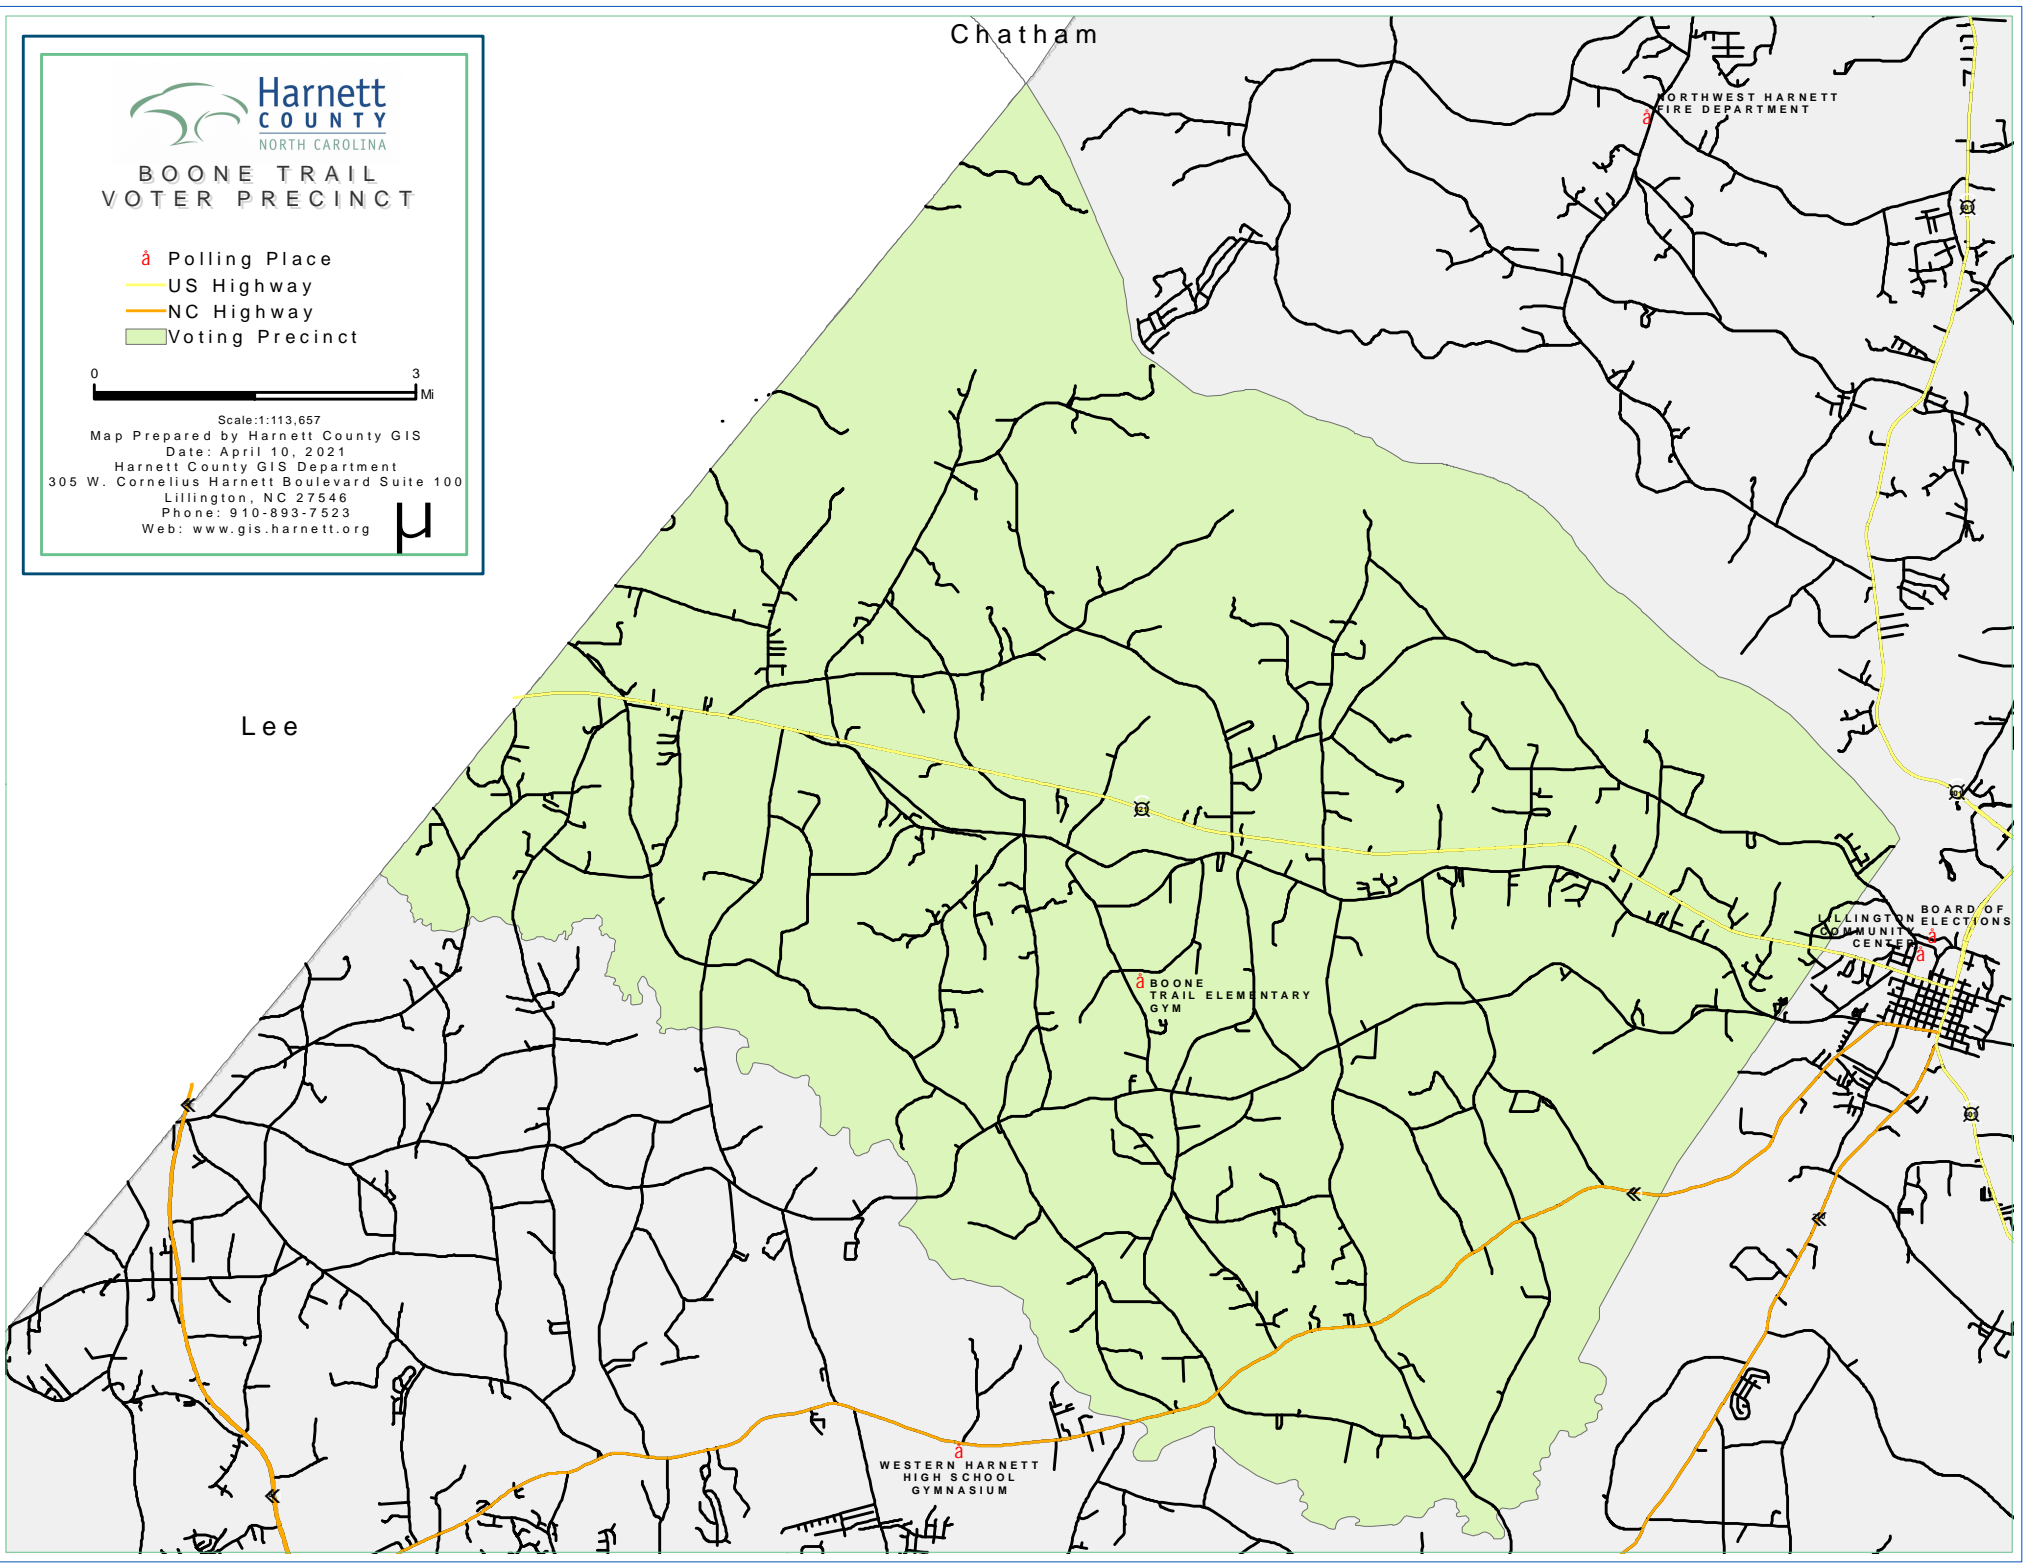

Chatham

BOONE TRAIL VOTER PRECINCT

- Polling Place
- US Highway
- NC Highway
- Voting Precinct

Scale: 1:113,657

Map Prepared by Harnett County GIS

Date: April 10, 2021

Harnett County GIS Department

305 W. Cornelius Harnett Boulevard Suite 100

Lillington, NC 27546

Phone: 910-893-7523

Web: www.gis.harnett.org

Lee

NORTHWEST HARNETT FIRE DEPARTMENT

BOONE TRAIL ELEMENTARY GYM

WESTERN HARNETT HIGH SCHOOL GYMNASIUM

LILLINGTON BOARD OF ELECTIONS COMMUNITY CENTER