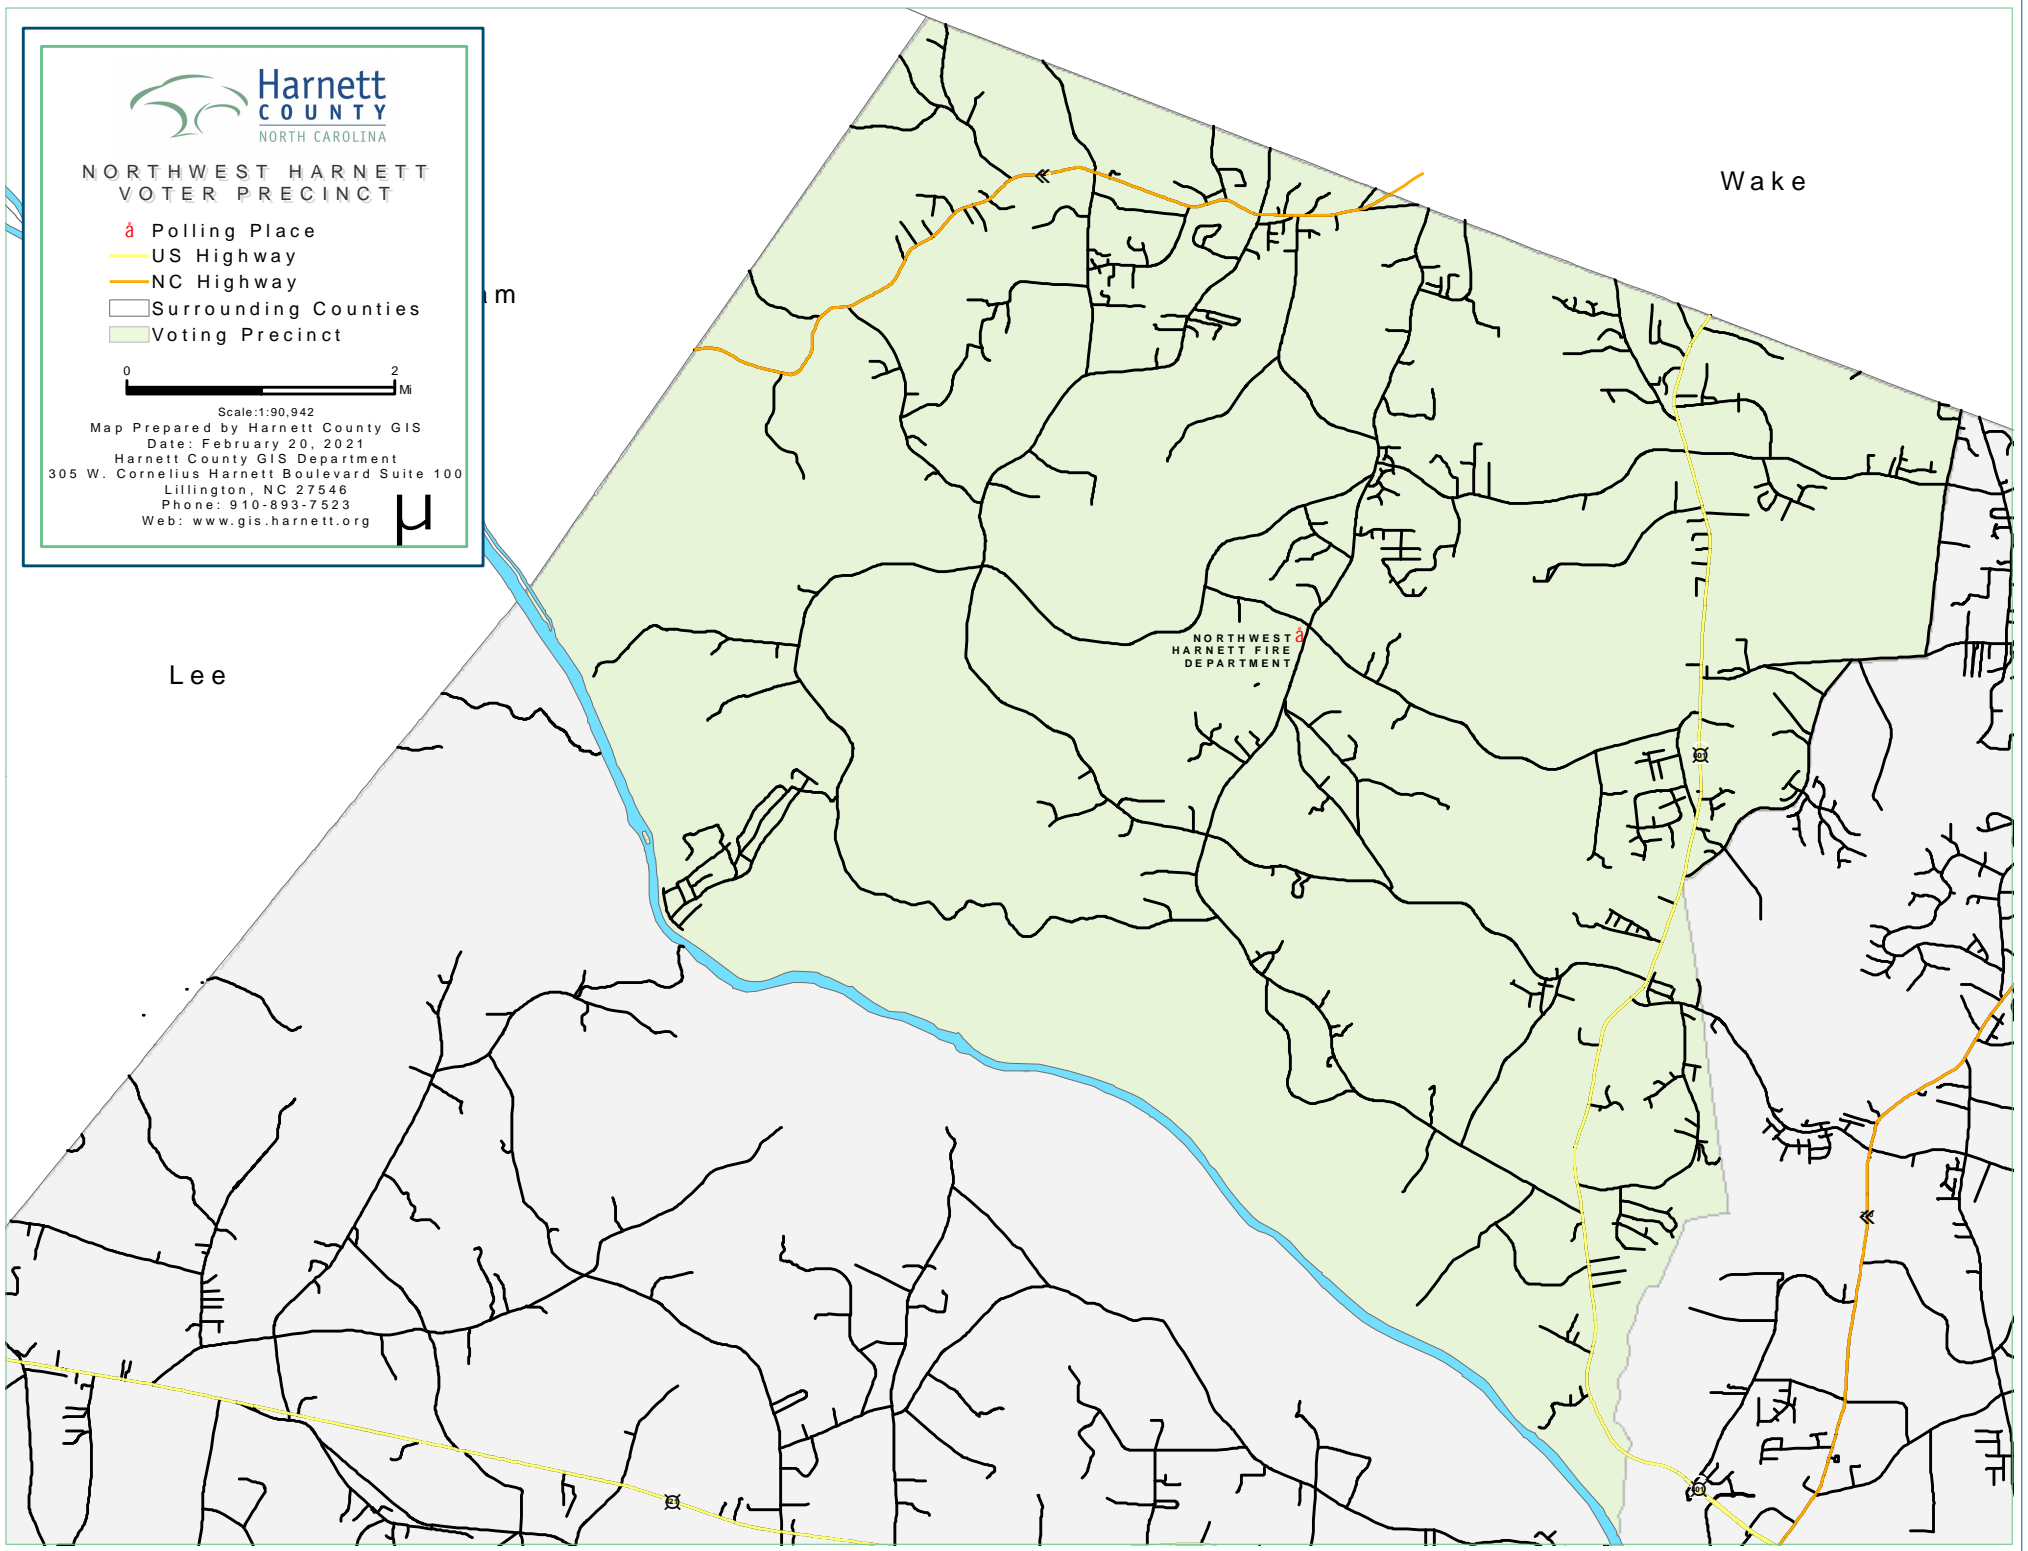

### NORTHWEST HARNETT VOTER PRECINCT

- Polling Place
- US Highway
- NC Highway
- Surrounding Counties
- Voting Precinct

Scale: 1:90,942

Map Prepared by Harnett County GIS  
Date: February 20, 2021  
Harnett County GIS Department  
305 W. Cornelius Harnett Boulevard Suite 100  
Lillington, NC 27546  
Phone: 910-893-7523  
Web: www.gis.harnett.org

Wake

Lee

NORTHWEST  
HARNETT FIRE  
DEPARTMENT