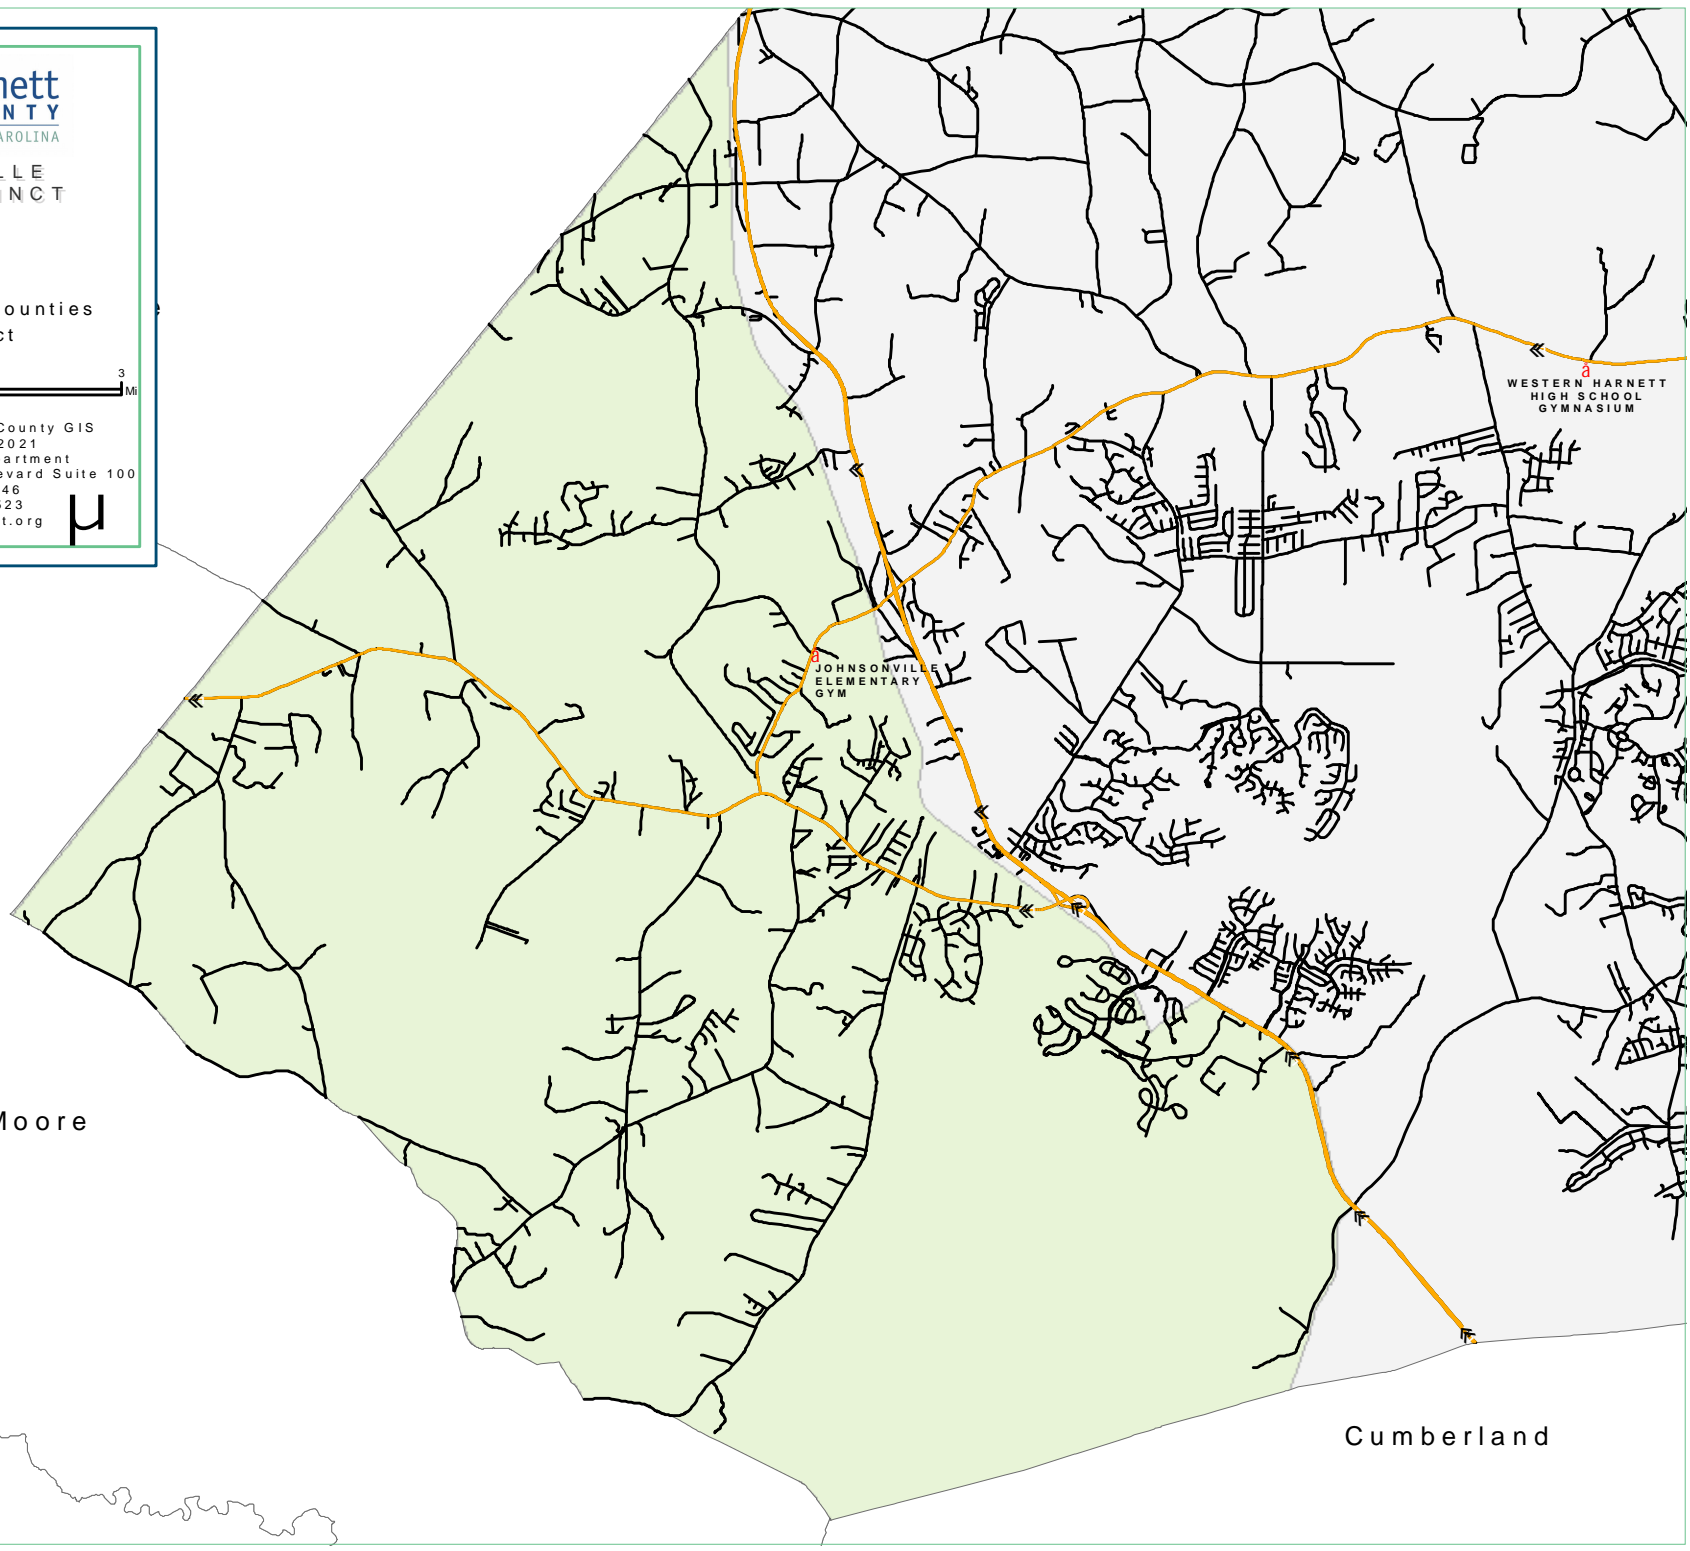

JOHNSONVILLE VOTER PRECINCT

- Polling Place
- NC Highway
- Surrounding Counties
- Voting Precinct

Scale: 1:105,317

Map Prepared by Harnett County GIS
 Date: February 20, 2021
 Harnett County GIS Department
 305 W. Cornelius Harnett Boulevard Suite 100
 Lillington, NC 27546
 Phone: 910-893-7523
 Web: www.gis.harnett.org

JOHNSONVILLE ELEMENTARY GYM

WESTERN HARNETT HIGH SCHOOL GYMNASIUM

Moore

Hoke

Cumberland