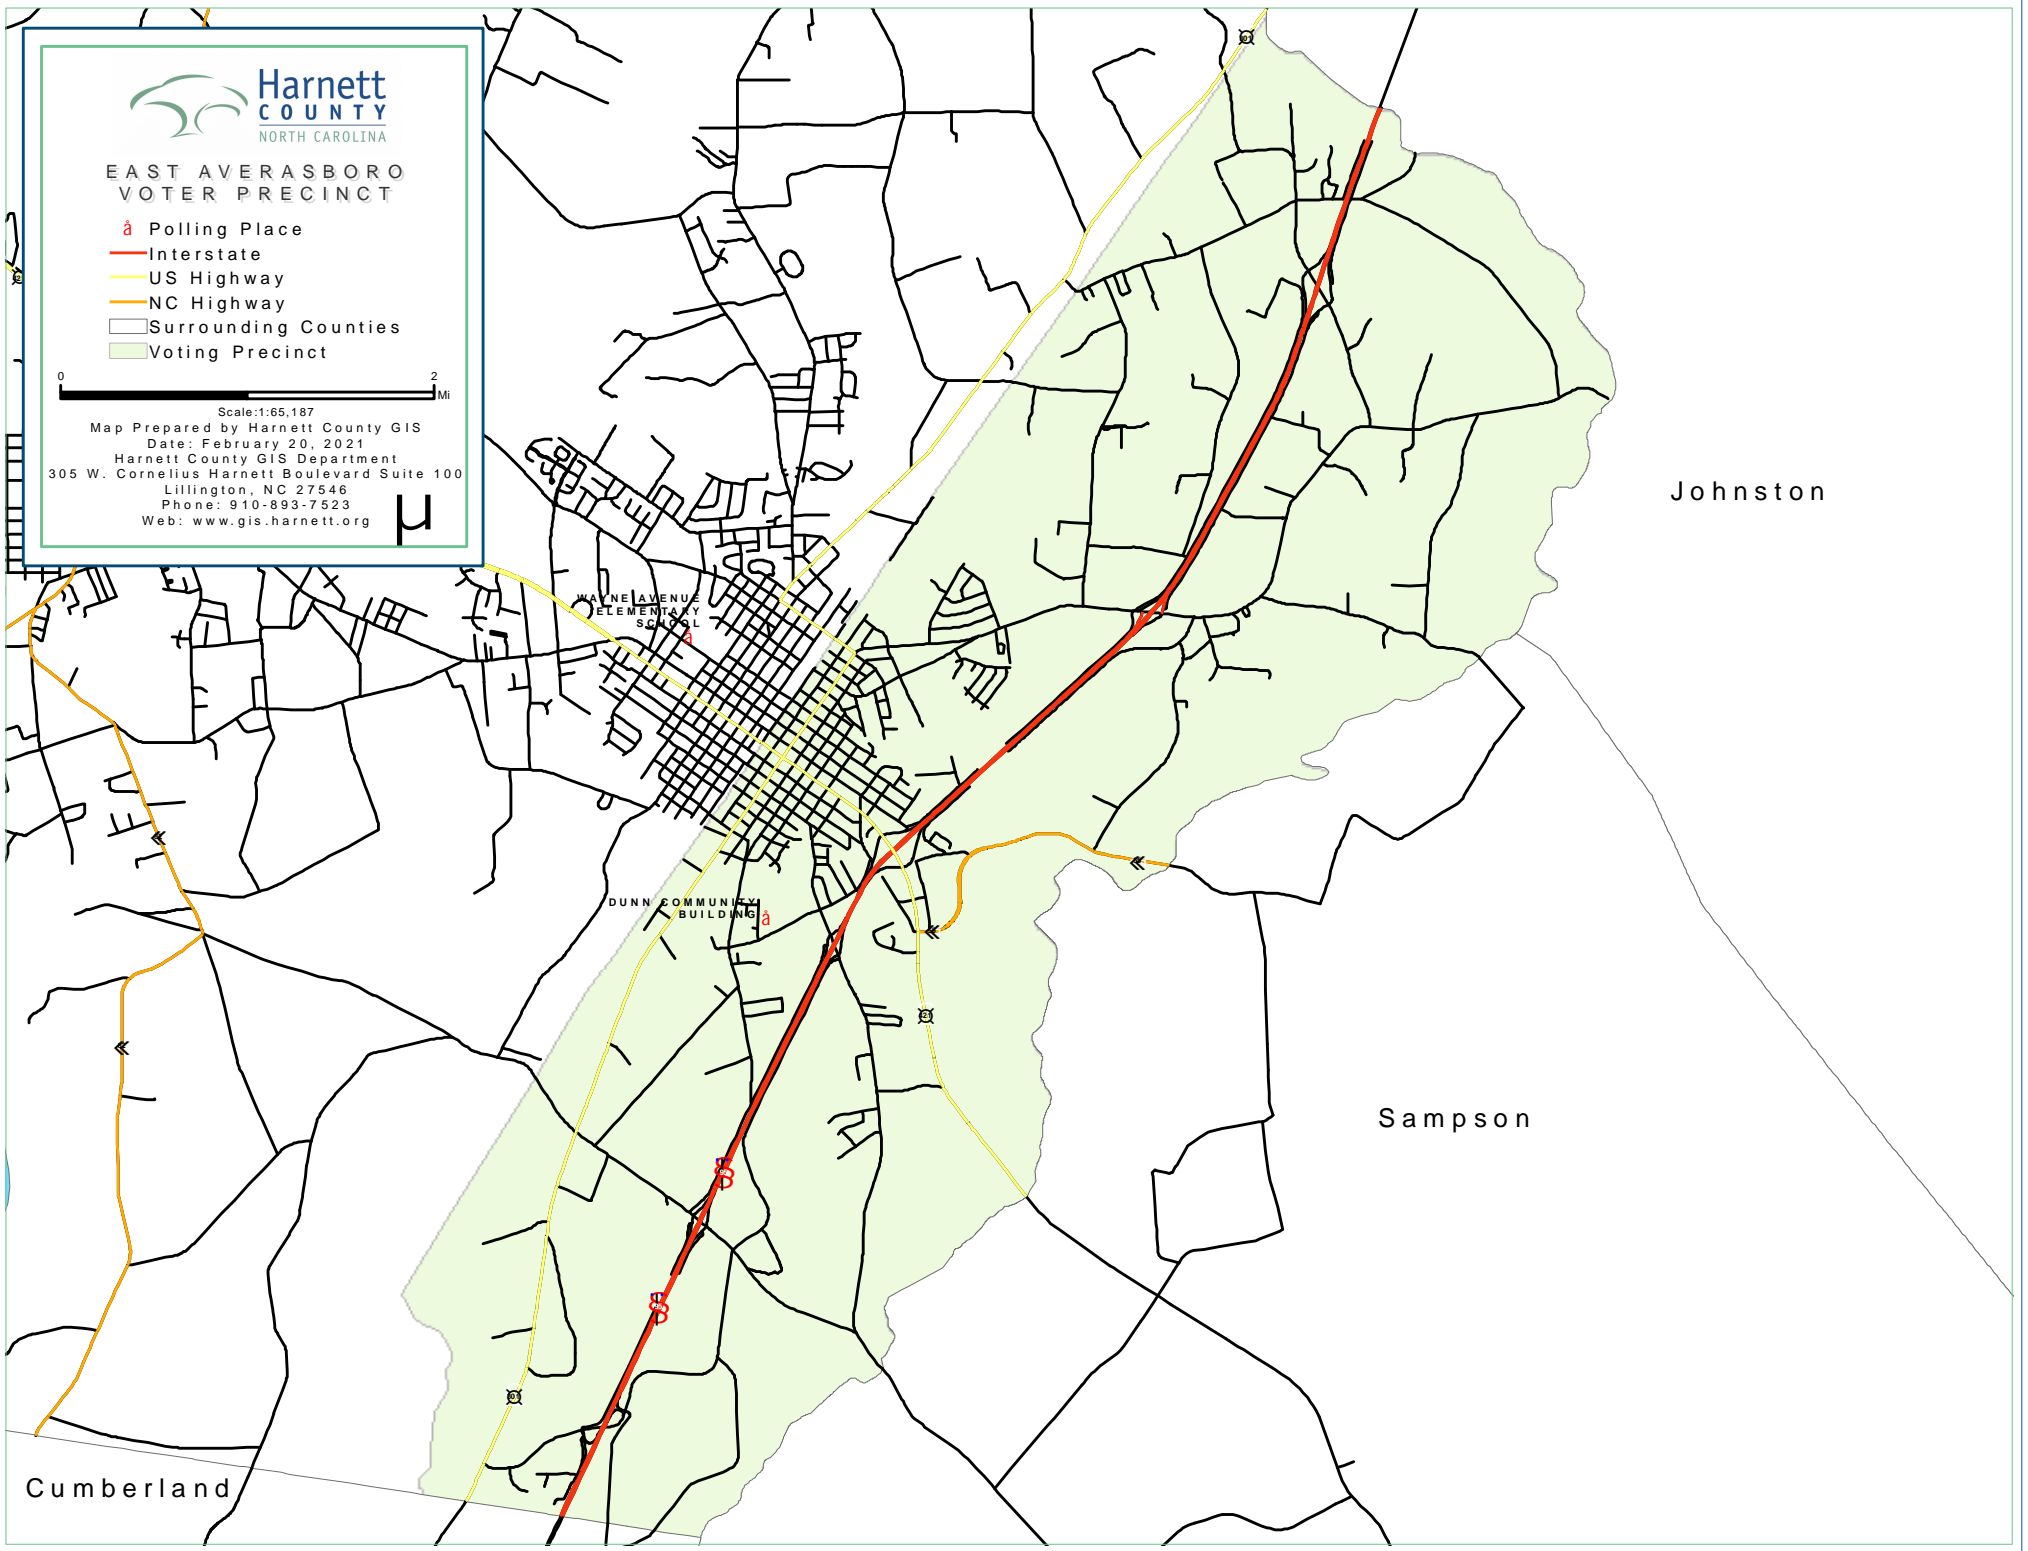

EAST AVERASBORO VOTER PRECINCT

- ⦿ Polling Place
- Interstate
- US Highway
- NC Highway
- Surrounding Counties
- Voting Precinct

Scale: 1:65,187

Map Prepared by Harnett County GIS  
 Date: February 20, 2021  
 Harnett County GIS Department  
 305 W. Cornelius Harnett Boulevard Suite 100  
 Lillington, NC 27546  
 Phone: 910-893-7523  
 Web: www.gis.harnett.org

Johnston

Sampson

Cumberland