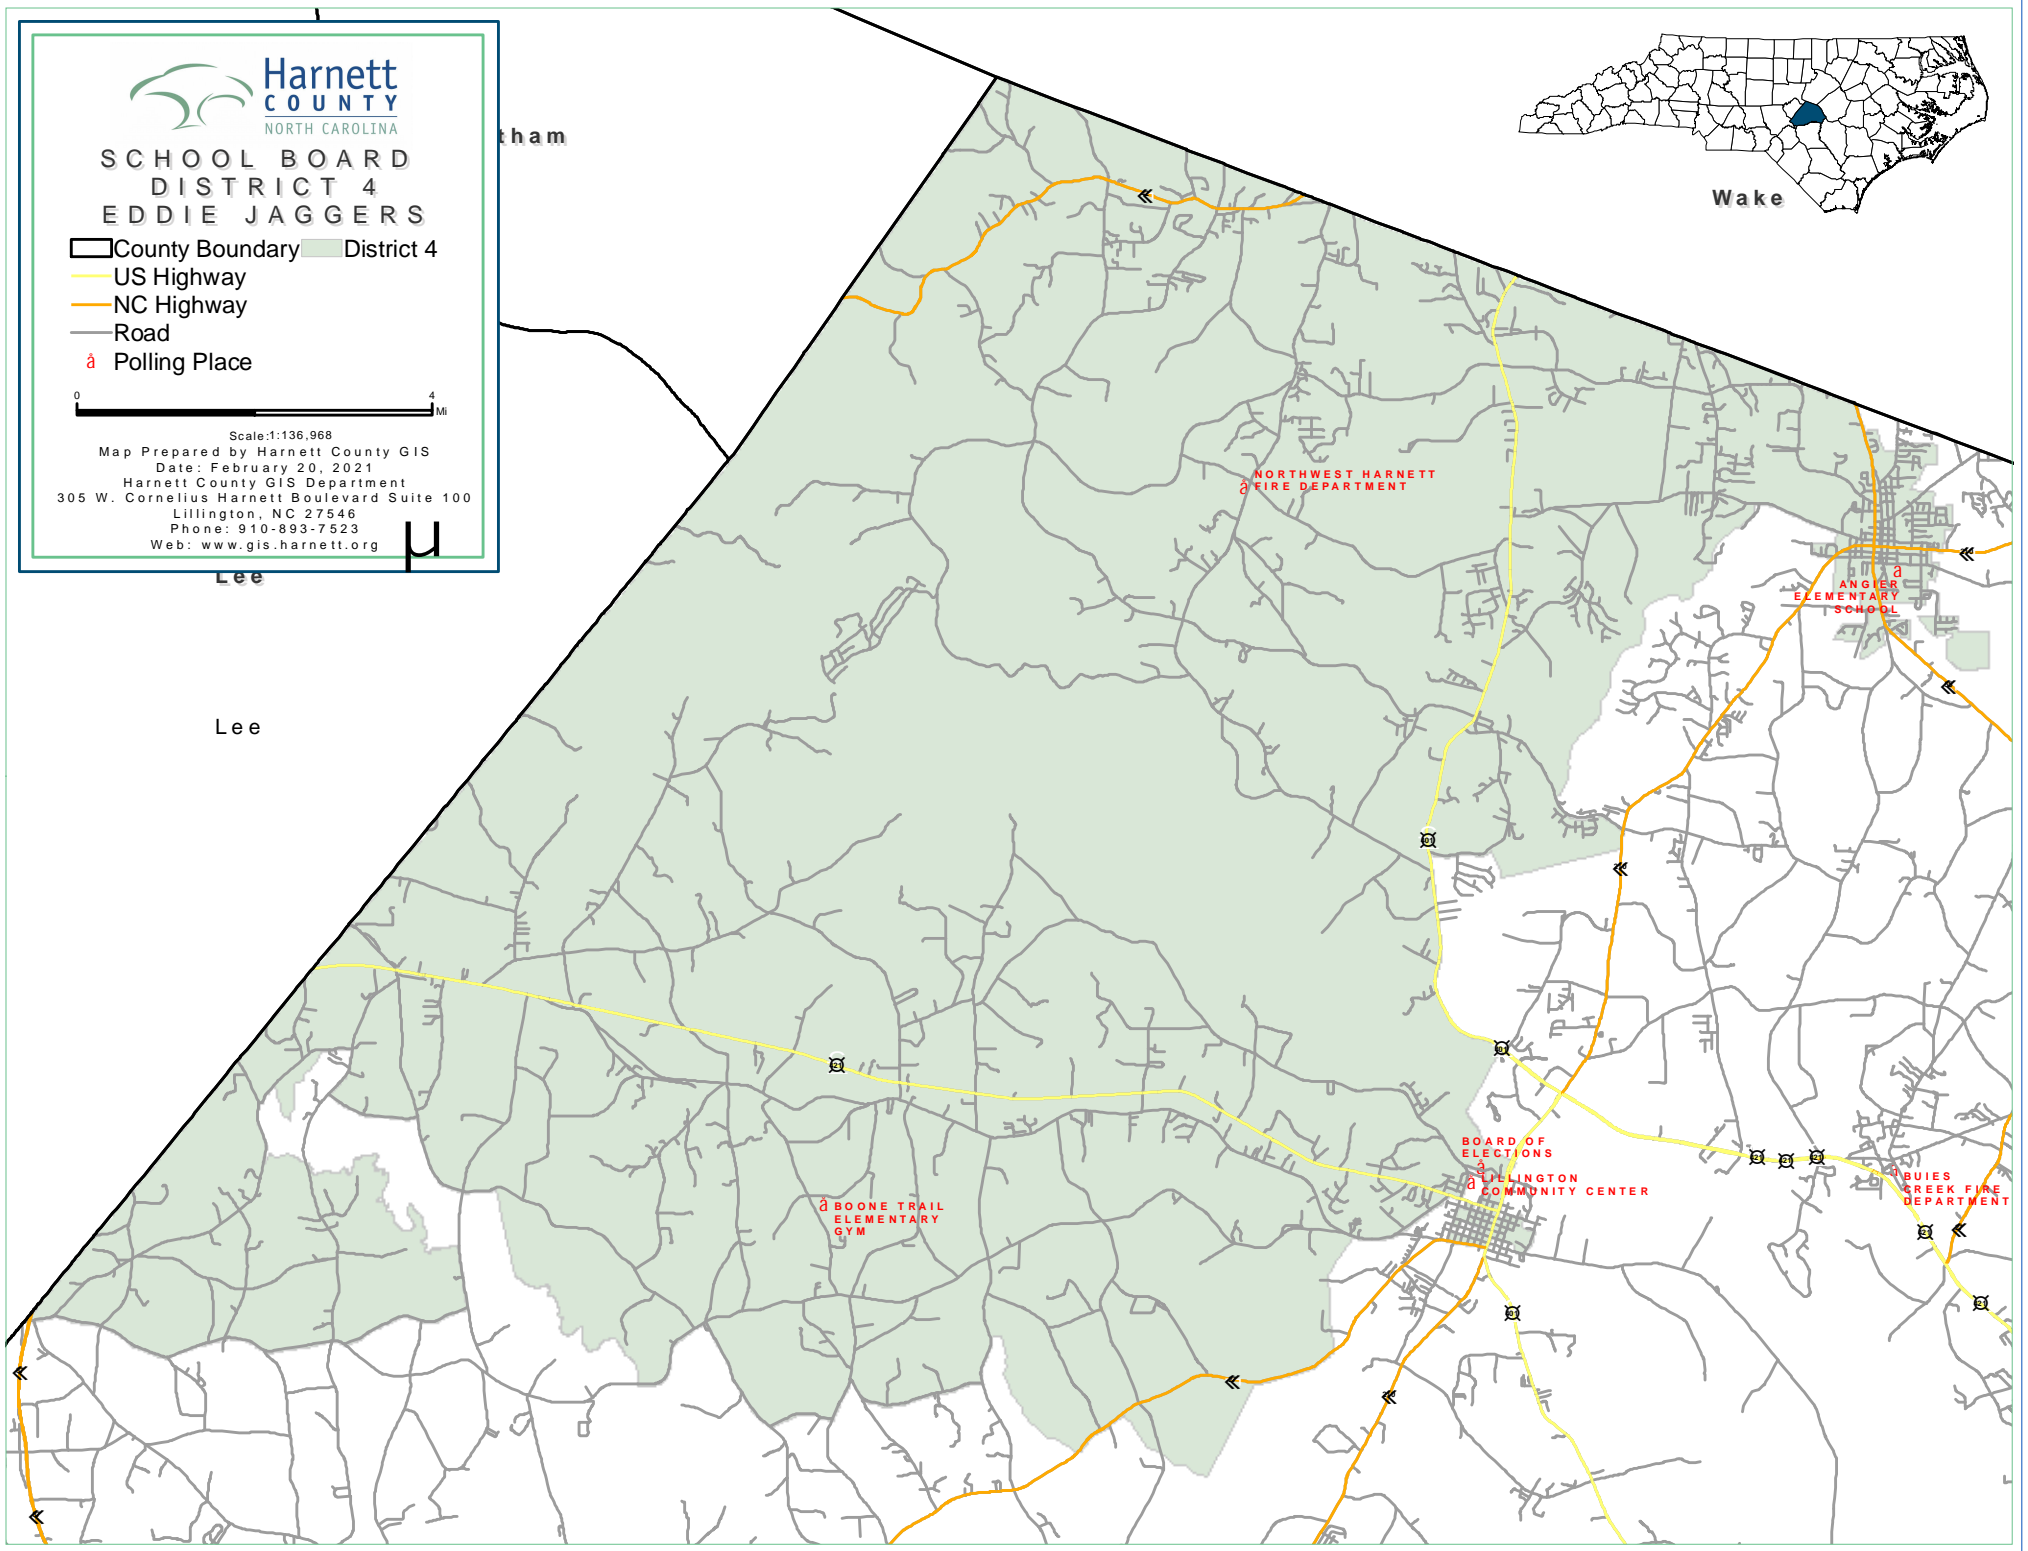

SCHOOL BOARD DISTRICT 4 EDDIE JAGGERS

- County Boundary
- District 4
- US Highway
- NC Highway
- Road
- Polling Place

Scale: 1:136,968

Map Prepared by Harnett County GIS
 Date: February 20, 2021
 Harnett County GIS Department
 305 W. Cornelius Harnett Boulevard Suite 100
 Lillington, NC 27546
 Phone: 910-893-7523
 Web: www.gis.harnett.org

Wake

ham

Lee

Lee

BOONE TRAIL
ELEMENTARY
GYM

BOARD OF
ELECTIONS
LILLINGTON
COMMUNITY CENTER

NORTHWEST HARNETT
FIRE DEPARTMENT

ANGIER
ELEMENTARY
SCHOOL