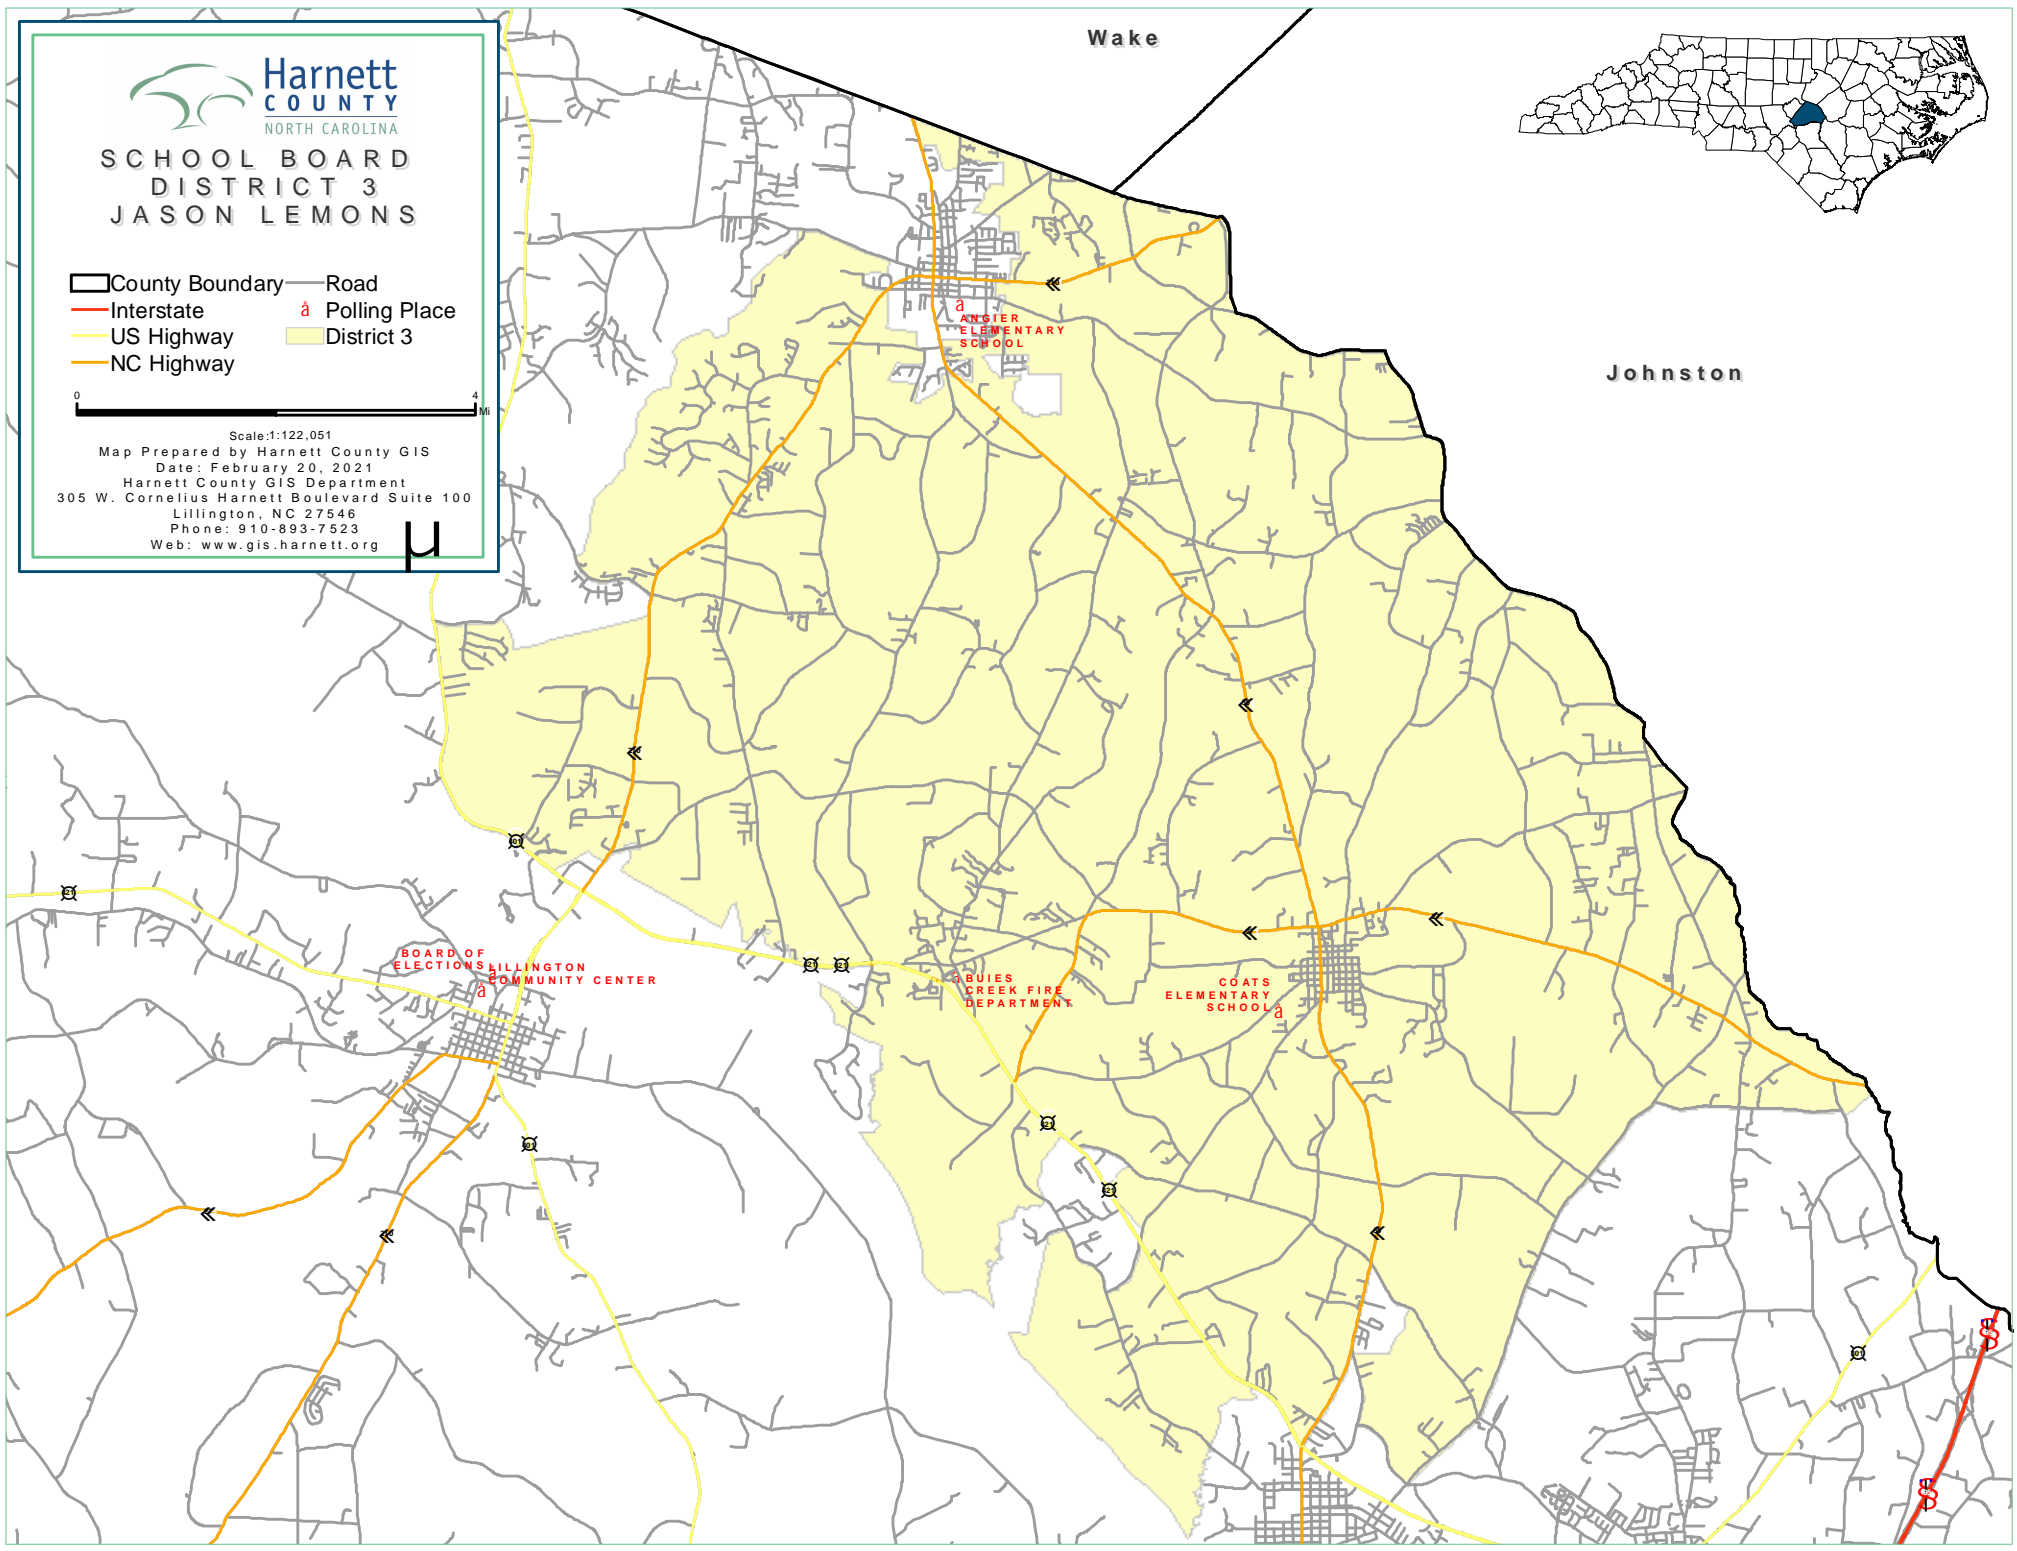

Harnett
COUNTY
NORTH CAROLINA

**SCHOOL BOARD
DISTRICT 3
JASON LEMONS**

- County Boundary
- Interstate
- US Highway
- NC Highway
- Road
- Polling Place
- District 3

Scale: 1:122,051

Map Prepared by Harnett County GIS
 Date: February 20, 2021
 Harnett County GIS Department
 305 W. Cornelius Harnett Boulevard Suite 100
 Lillington, NC 27546
 Phone: 910-893-7523
 Web: www.gis.harnett.org

Wake

Johnston

ANGIER
ELEMENTARY
SCHOOL

BOARD OF
ELECTIONS
COMMUNITY CENTER

COATS
CREEK FIRE
DEPARTMENT

COATS
ELEMENTARY
SCHOOL

88
88