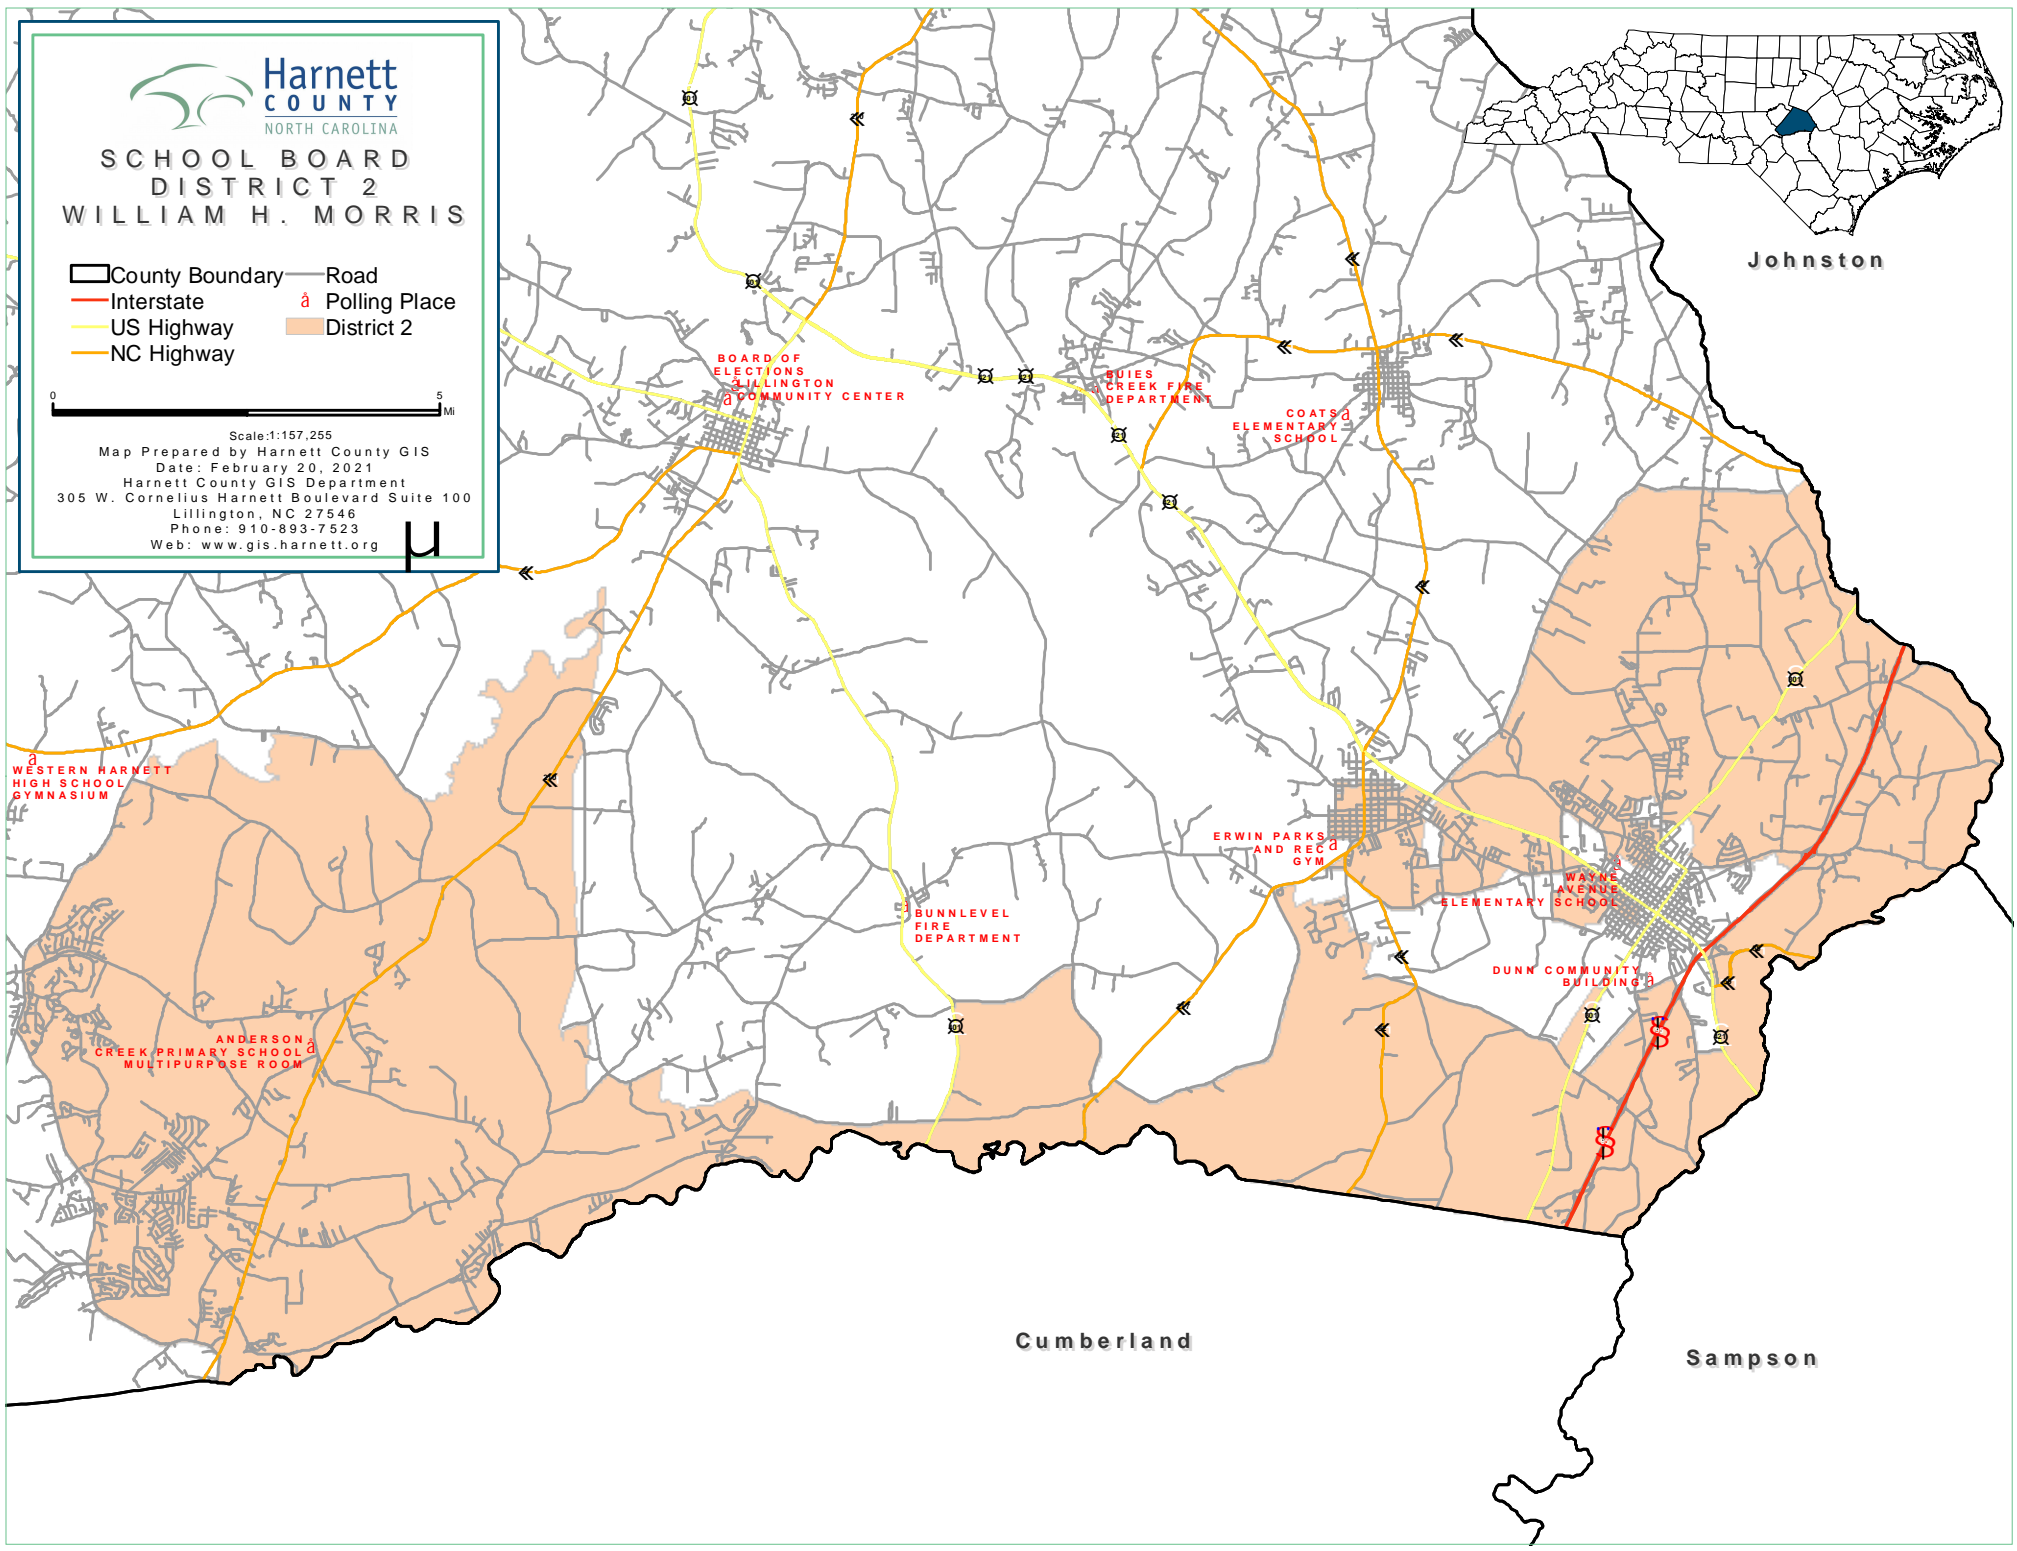

Harnett
COUNTY
NORTH CAROLINA

**SCHOOL BOARD
DISTRICT 2
WILLIAM H. MORRIS**

- County Boundary
- Interstate
- US Highway
- NC Highway
- Road
- Polling Place
- District 2

Scale: 1:157,255
 Map Prepared by Harnett County GIS
 Date: February 20, 2021
 Harnett County GIS Department
 305 W. Cornelius Harnett Boulevard Suite 100
 Lillington, NC 27546
 Phone: 910-893-7523
 Web: www.gis.harnett.org

Johnston

Cumberland

Sampson