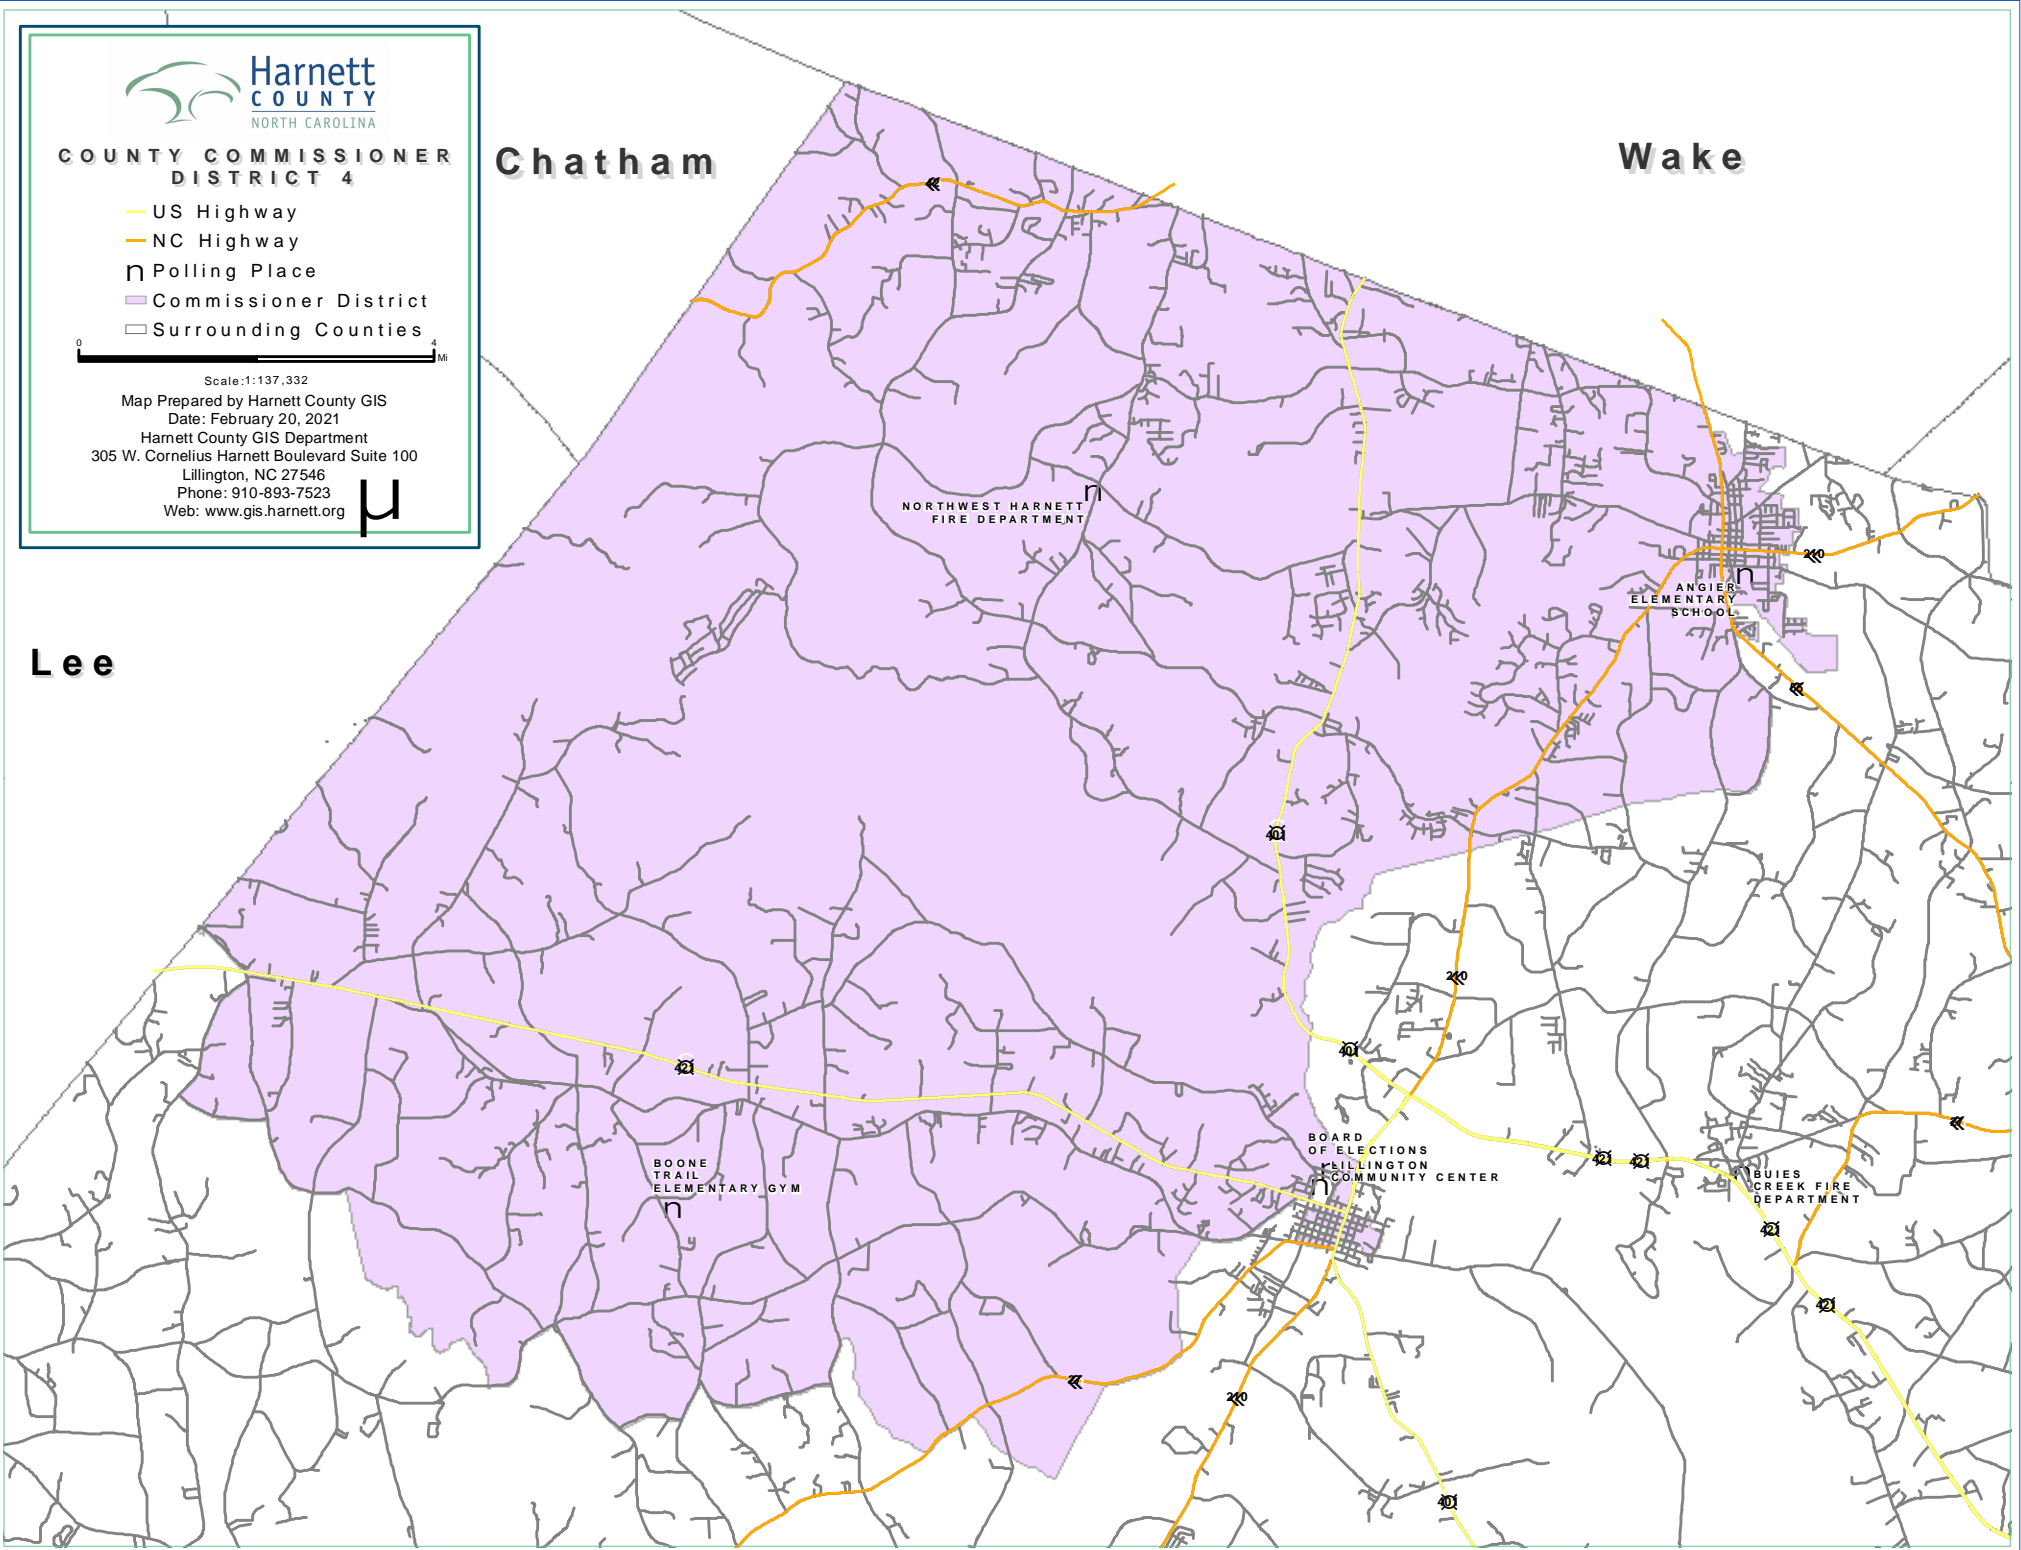

COUNTY COMMISSIONER DISTRICT 4

- US Highway
- NC Highway
- Polling Place
- Commissioner District
- Surrounding Counties

Scale: 1:137,332

Map Prepared by Harnett County GIS
 Date: February 20, 2021
 Harnett County GIS Department
 305 W. Cornelius Harnett Boulevard Suite 100
 Lillington, NC 27546
 Phone: 910-893-7523
 Web: www.gis.harnett.org

Chatham

Wake

Lee

NORTHWEST HARNETT
FIRE DEPARTMENT

ANGIER
ELEMENTARY
SCHOOL

BOONE
TRAIL
ELEMENTARY GYM

BOARD
OF ELECTIONS
LILLINGTON
COMMUNITY CENTER

BUJES
CREEK FIRE
DEPARTMENT