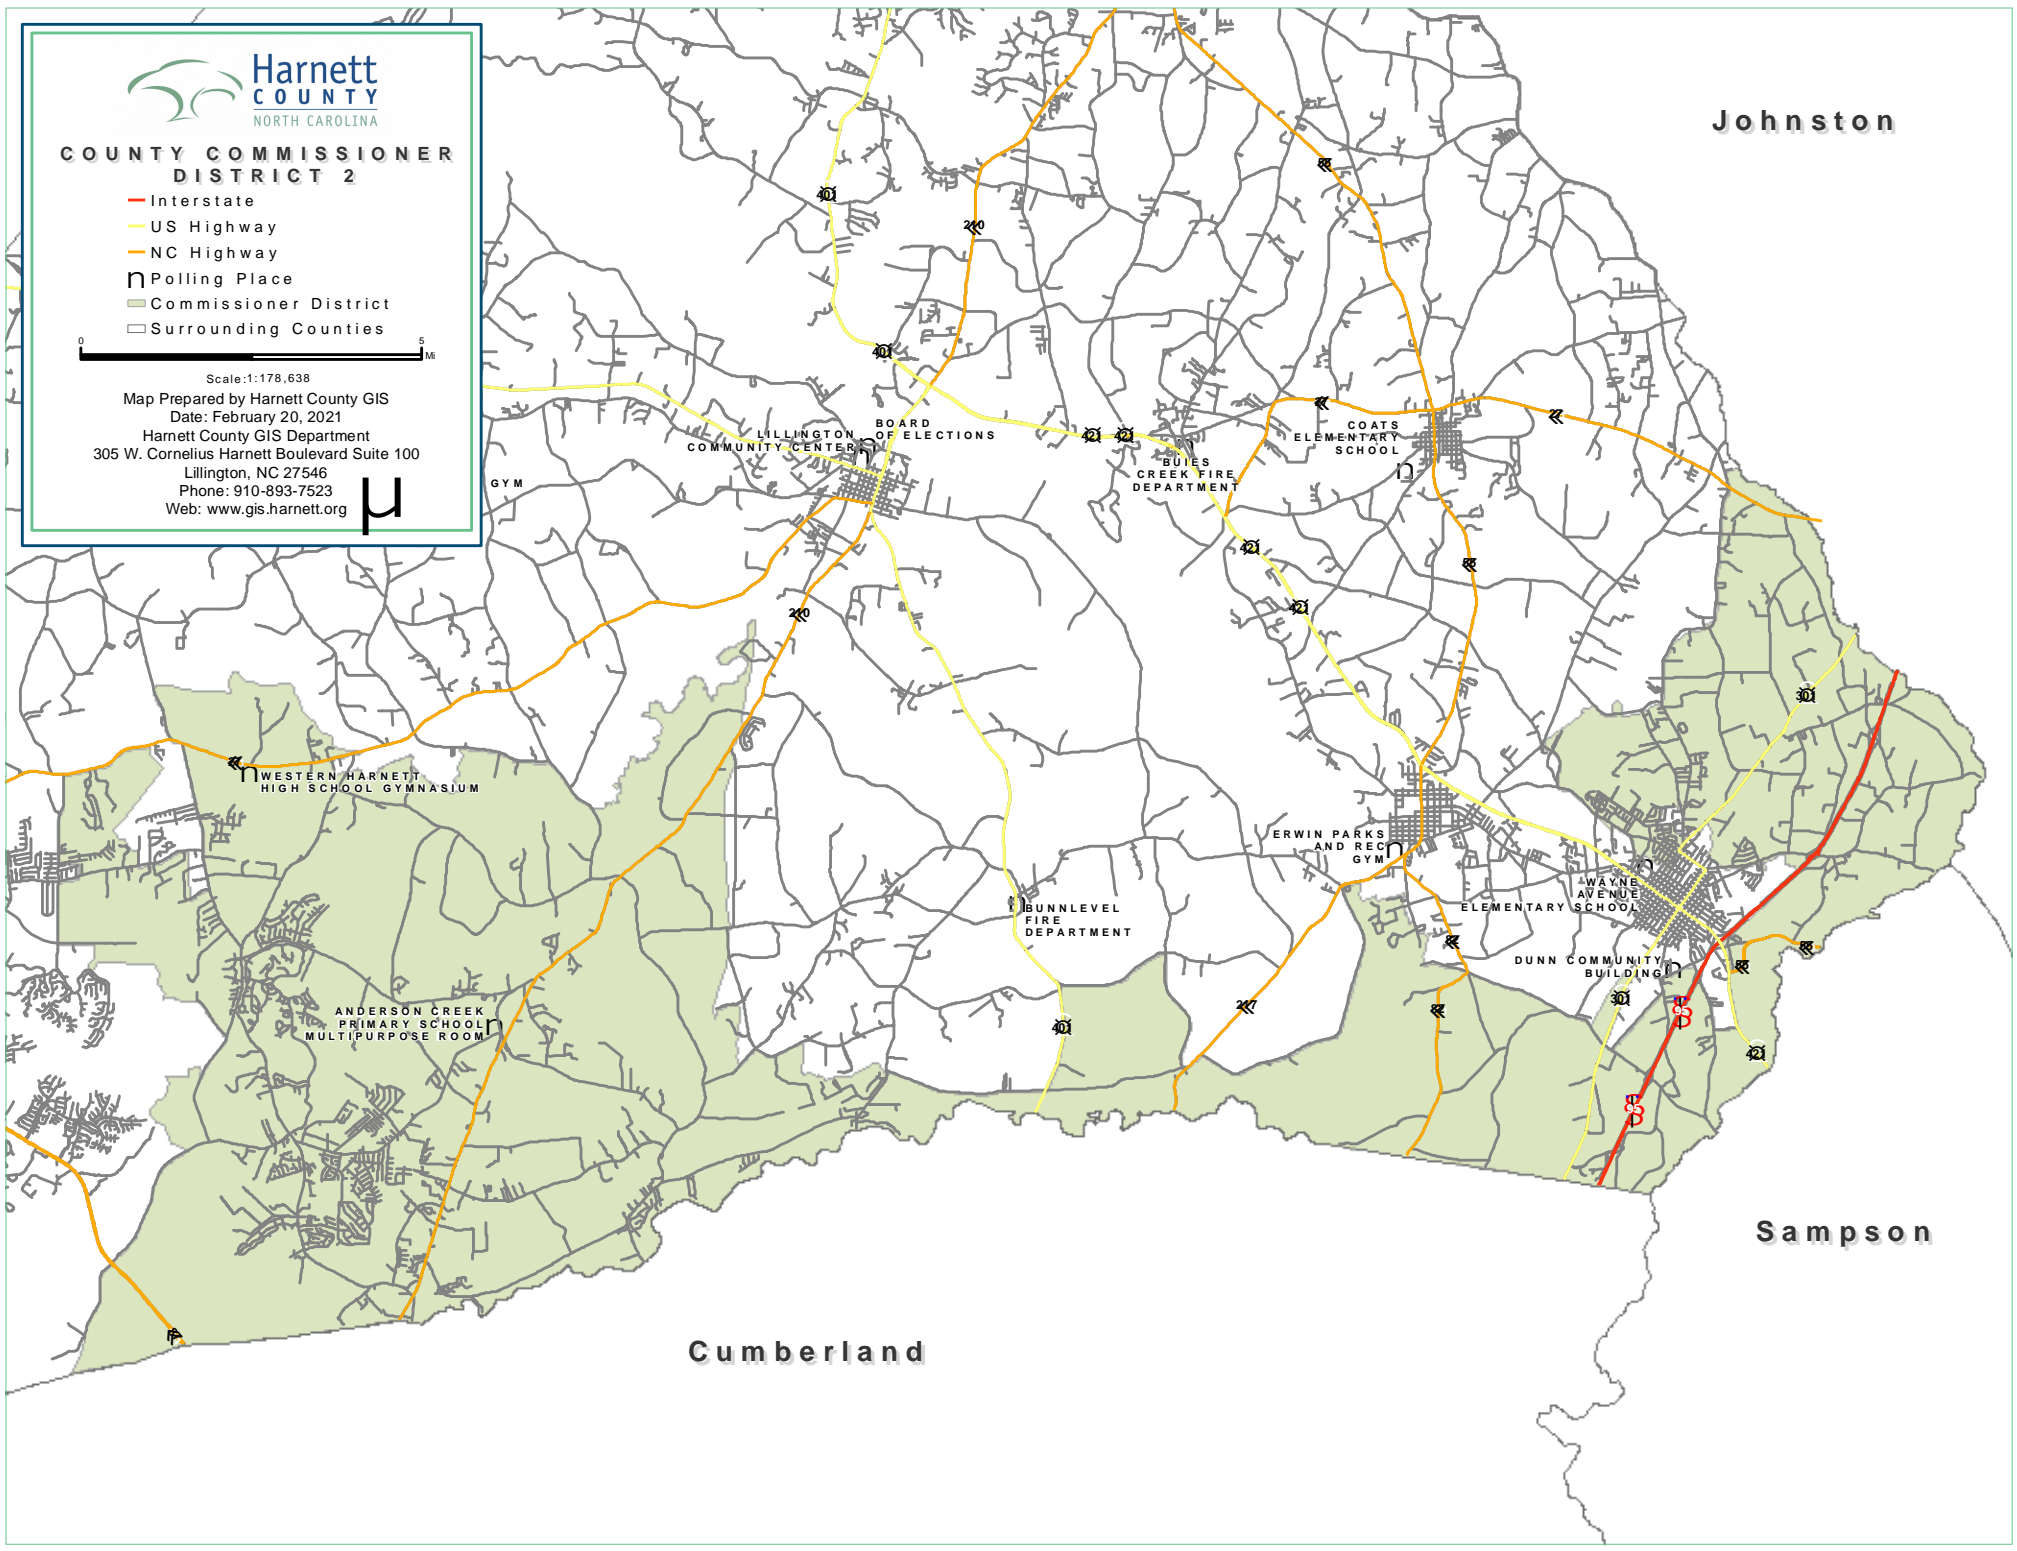

Harnett
COUNTY
NORTH CAROLINA

**COUNTY COMMISSIONER
DISTRICT 2**

- Interstate
- US Highway
- NC Highway
- Polling Place
- Commissioner District
- Surrounding Counties

Scale: 1:178,638

Map Prepared by Harnett County GIS
 Date: February 20, 2021
 Harnett County GIS Department
 305 W. Cornelius Harnett Boulevard Suite 100
 Lillington, NC 27546
 Phone: 910-893-7523
 Web: www.gis.harnett.org

Johnston

Sampson

Cumberland