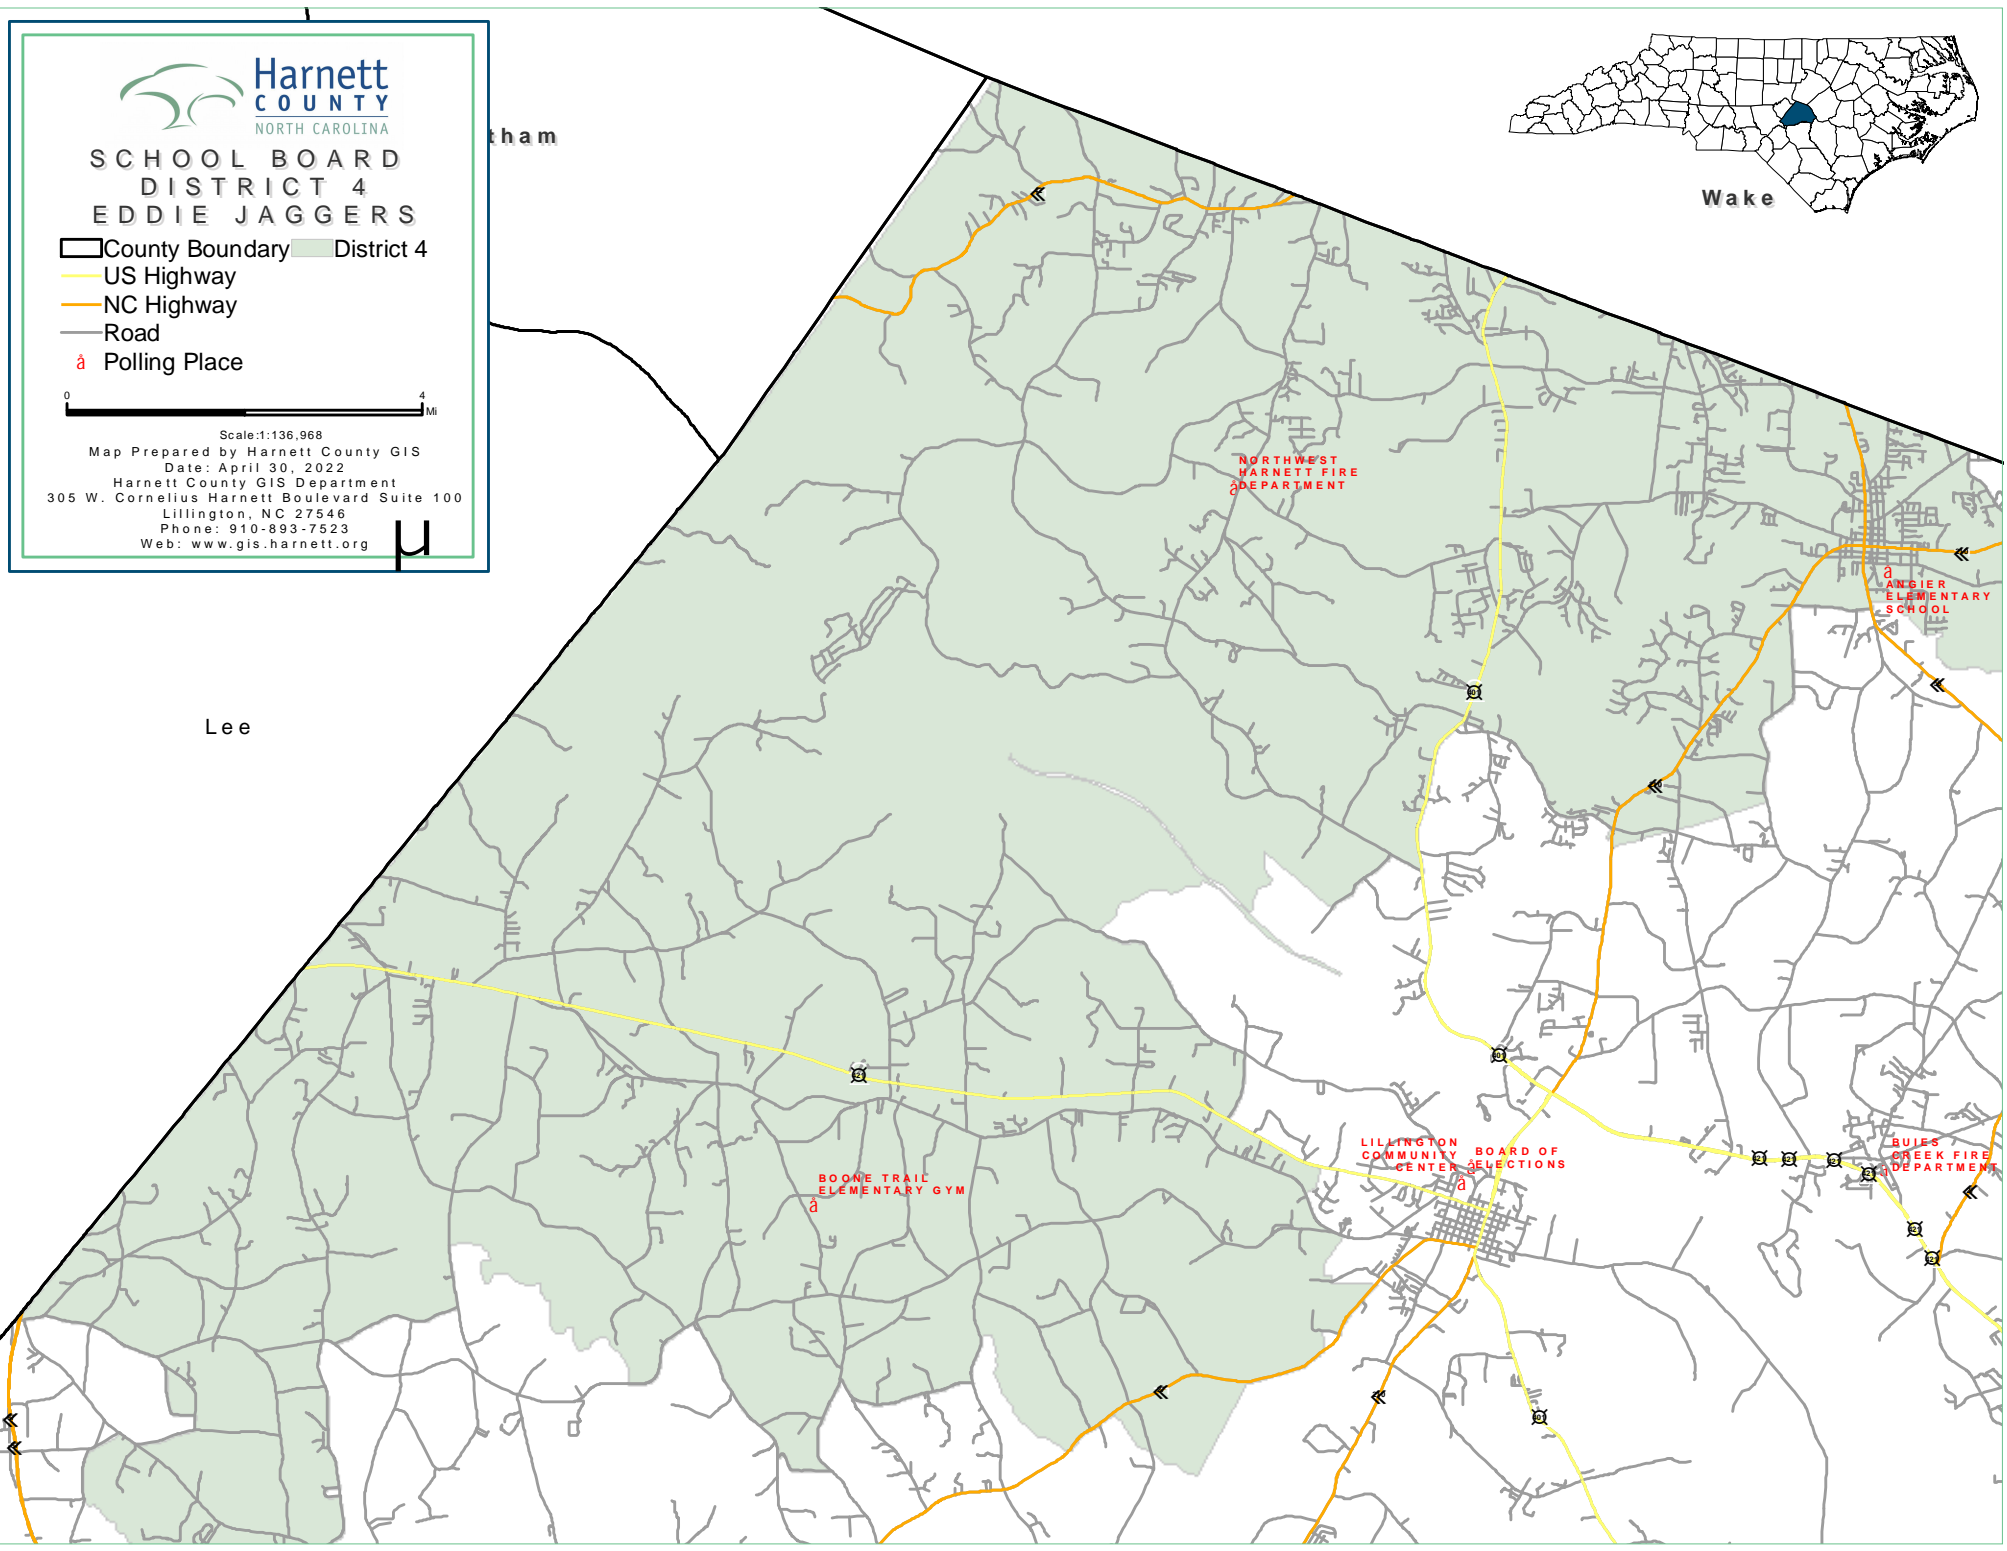

SCHOOL BOARD DISTRICT 4 EDDIE JAGGERS

- County Boundary
- District 4
- US Highway
- NC Highway
- Road
- Polling Place

Scale: 1:136,968

Map Prepared by Harnett County GIS
 Date: April 30, 2022
 Harnett County GIS Department
 305 W. Cornelius Harnett Boulevard Suite 100
 Lillington, NC 27546
 Phone: 910-893-7523
 Web: www.gis.harnett.org

Lee

ham

Wake

ANDLER
ELEMENTARY
SCHOOL

NORTHWEST
HARNETT FIRE
DEPARTMENT

BOONE TRAIL
ELEMENTARY GYM

LILLINGTON
BOARD OF
COMMUNITY
CENTER
ELECTIONS

RULES
CREEK FIRE
DEPARTMENT