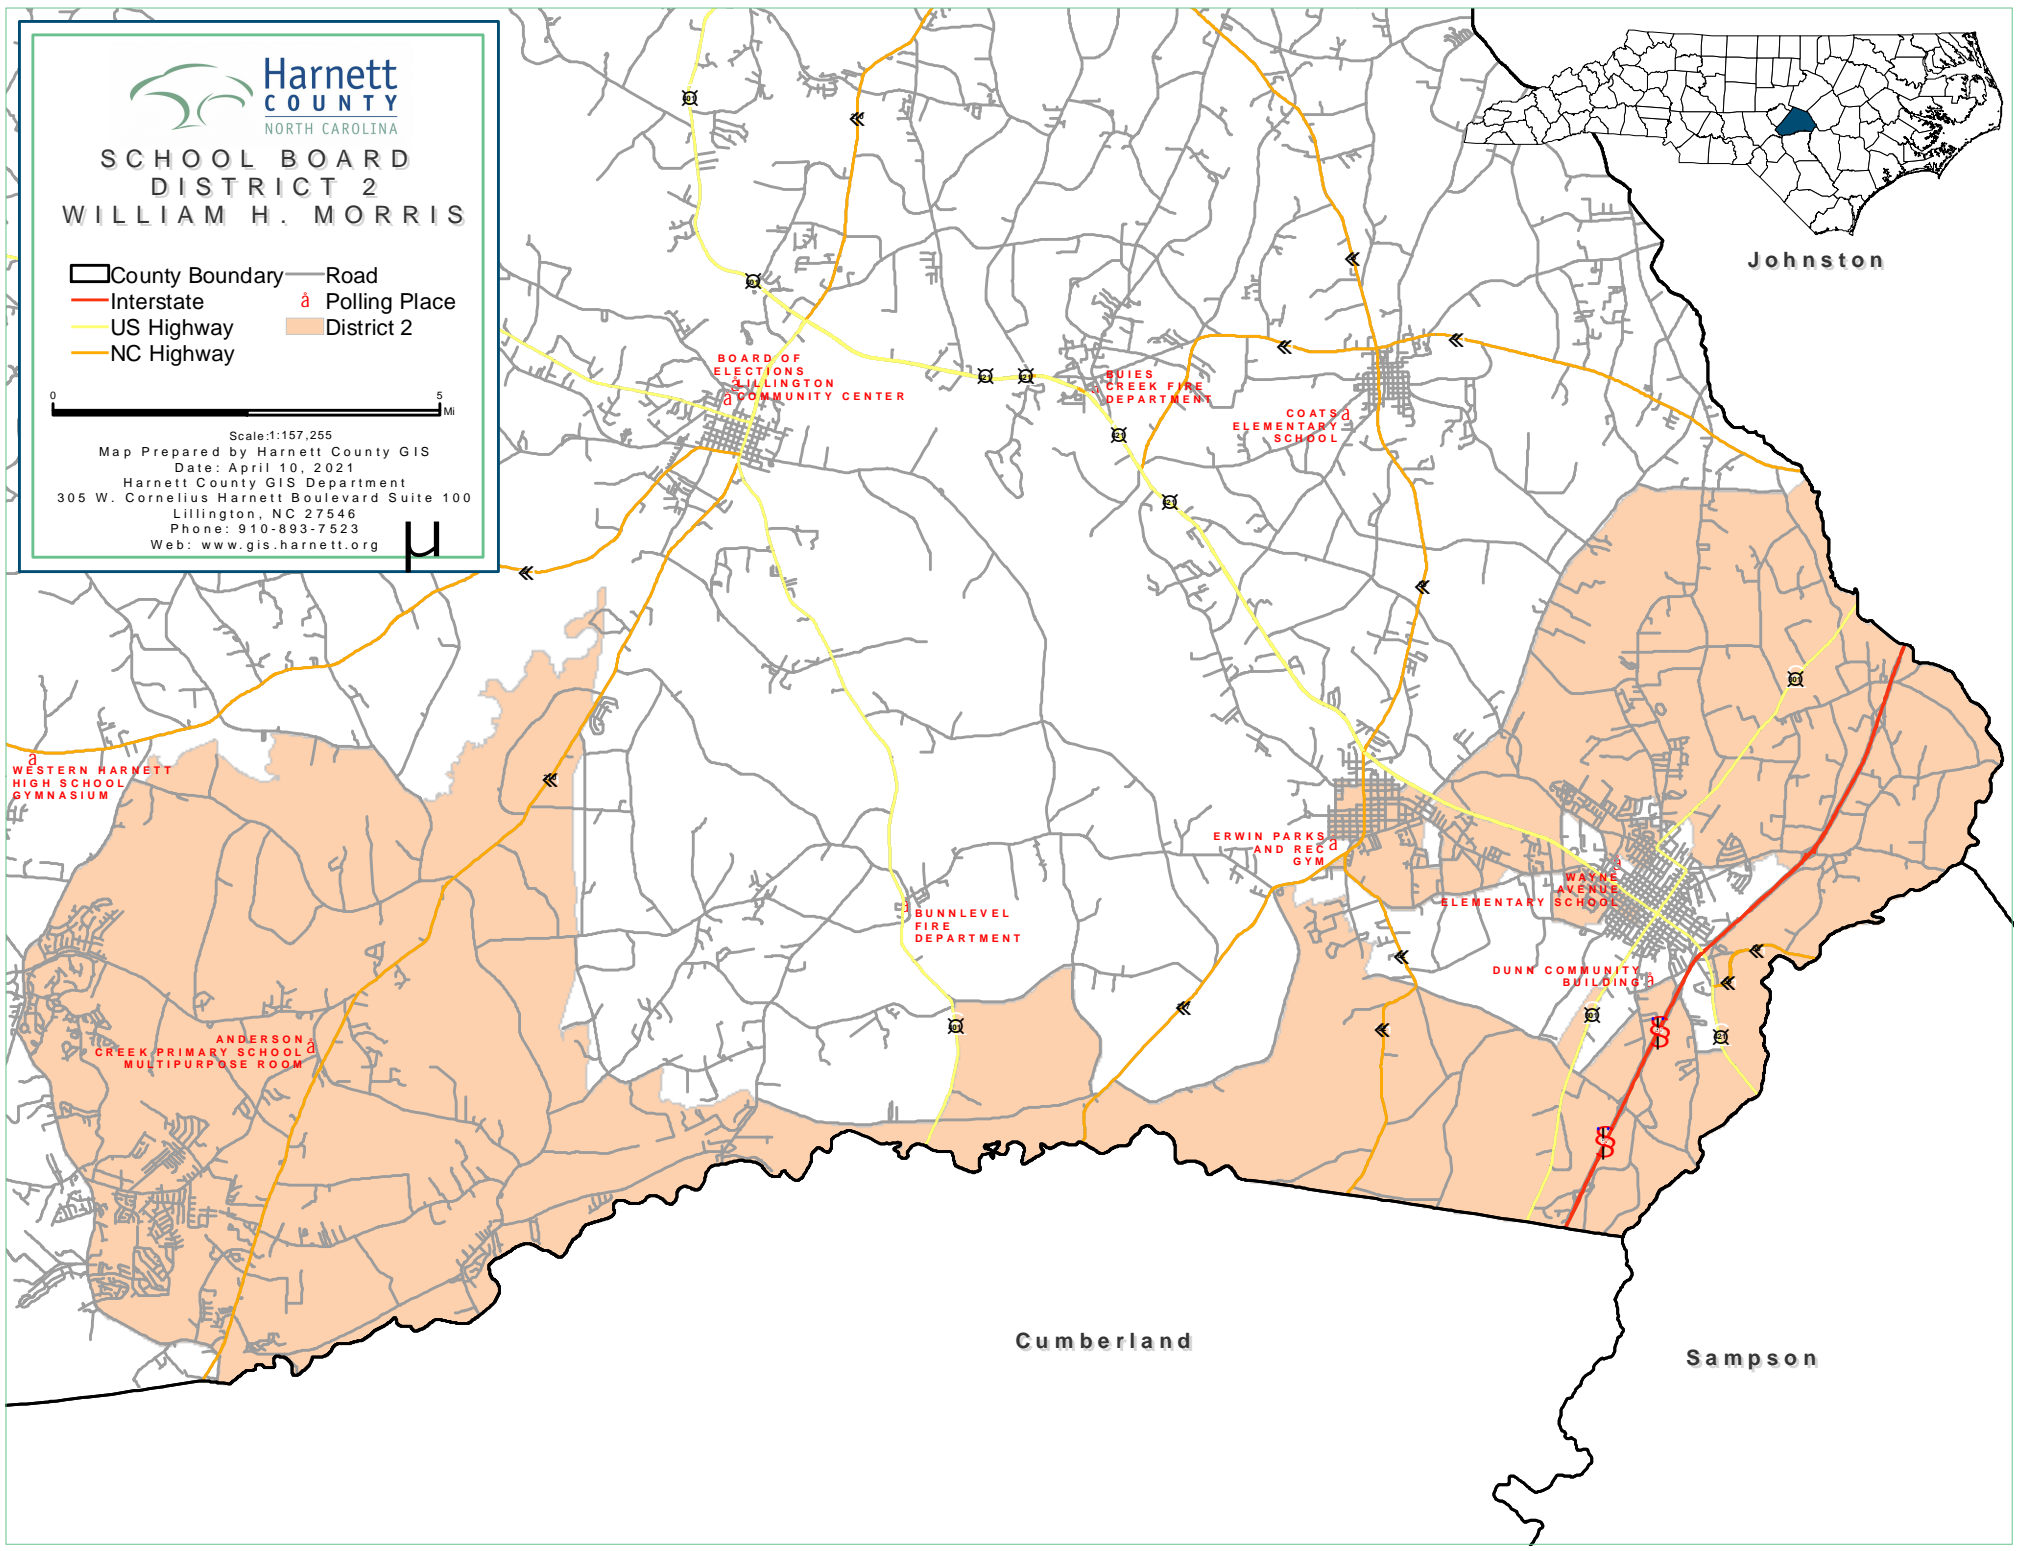

Harnett
COUNTY
NORTH CAROLINA

**SCHOOL BOARD
DISTRICT 2
WILLIAM H. MORRIS**

- County Boundary
- Interstate
- US Highway
- NC Highway
- Road
- Polling Place
- District 2

Scale: 1:157,255
 Map Prepared by Harnett County GIS
 Date: April 10, 2021
 Harnett County GIS Department
 305 W. Cornelius Harnett Boulevard Suite 100
 Lillington, NC 27546
 Phone: 910-893-7523
 Web: www.gis.harnett.org

Johnston

Cumberland

Sampson

WESTERN HARNETT
HIGH SCHOOL
GYMNASIUM

ANDERSON
CREEK PRIMARY SCHOOL
MULTIPURPOSE ROOM

BOARD OF
ELECTIONS
LILLINGTON
COMMUNITY CENTER

BUYES
CREEK FIRE
DEPARTMENT

COATS
ELEMENTARY
SCHOOL