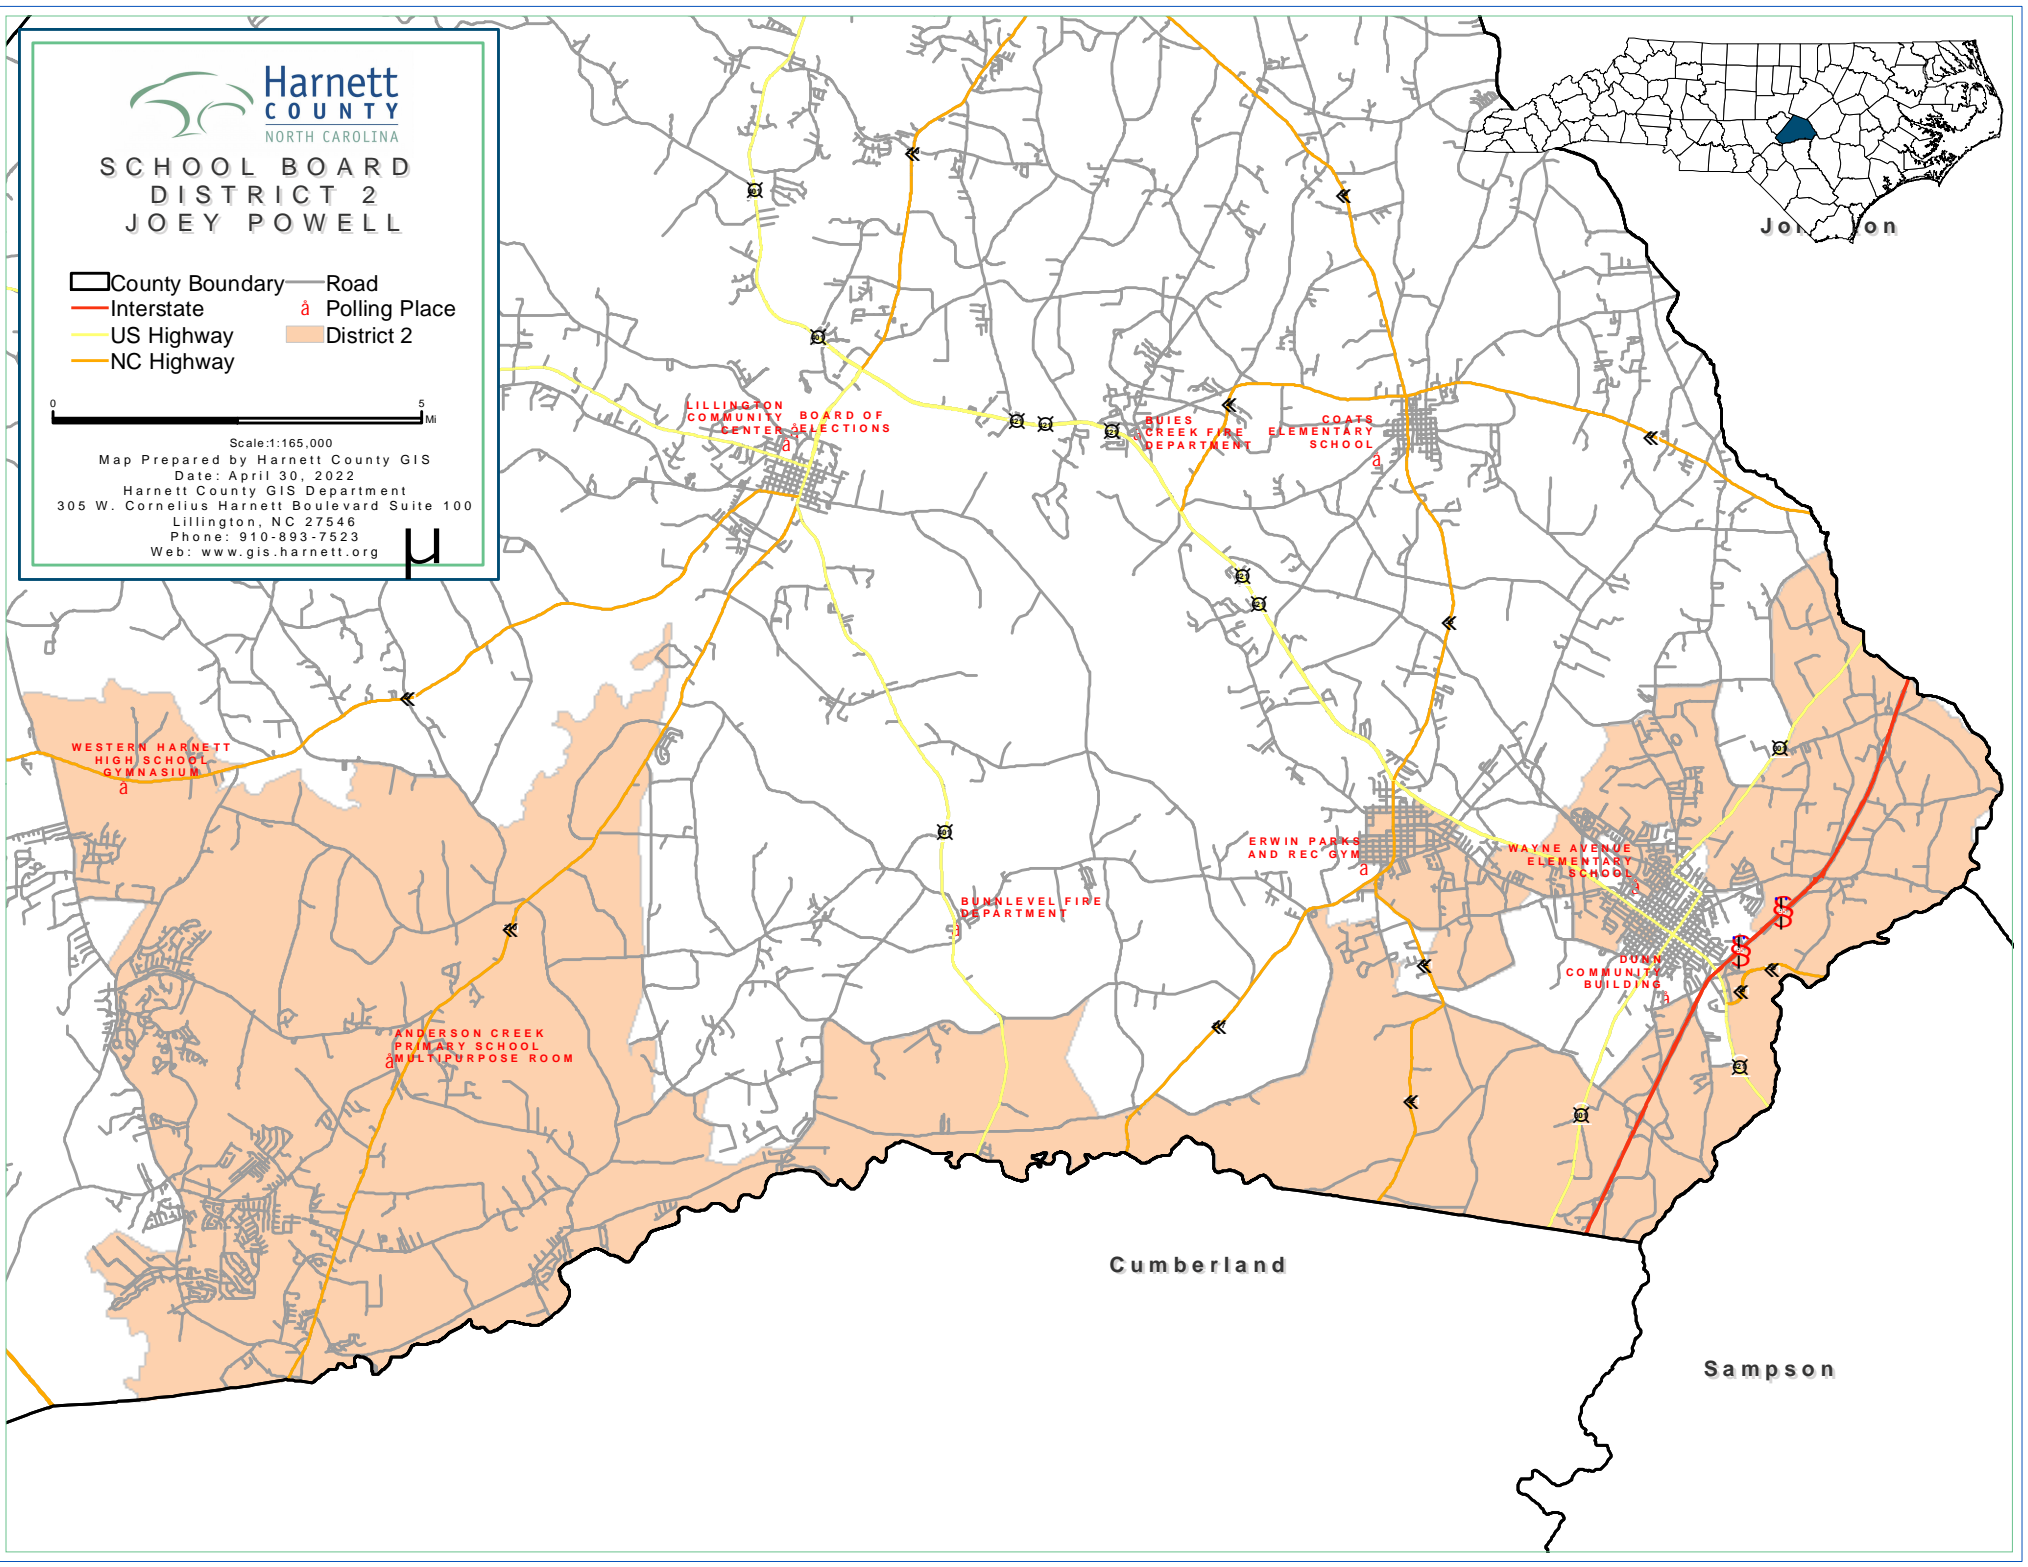

SCHOOL BOARD DISTRICT 2 JOEY POWELL

- County Boundary
- Interstate
- US Highway
- NC Highway
- Road
- Polling Place
- District 2

Scale: 1:165,000

Map Prepared by Harnett County GIS
 Date: April 30, 2022
 Harnett County GIS Department
 305 W. Cornelius Harnett Boulevard Suite 100
 Lillington, NC 27546
 Phone: 910-893-7523
 Web: www.gis.harnett.org

Johnston

Cumberland

Sampson