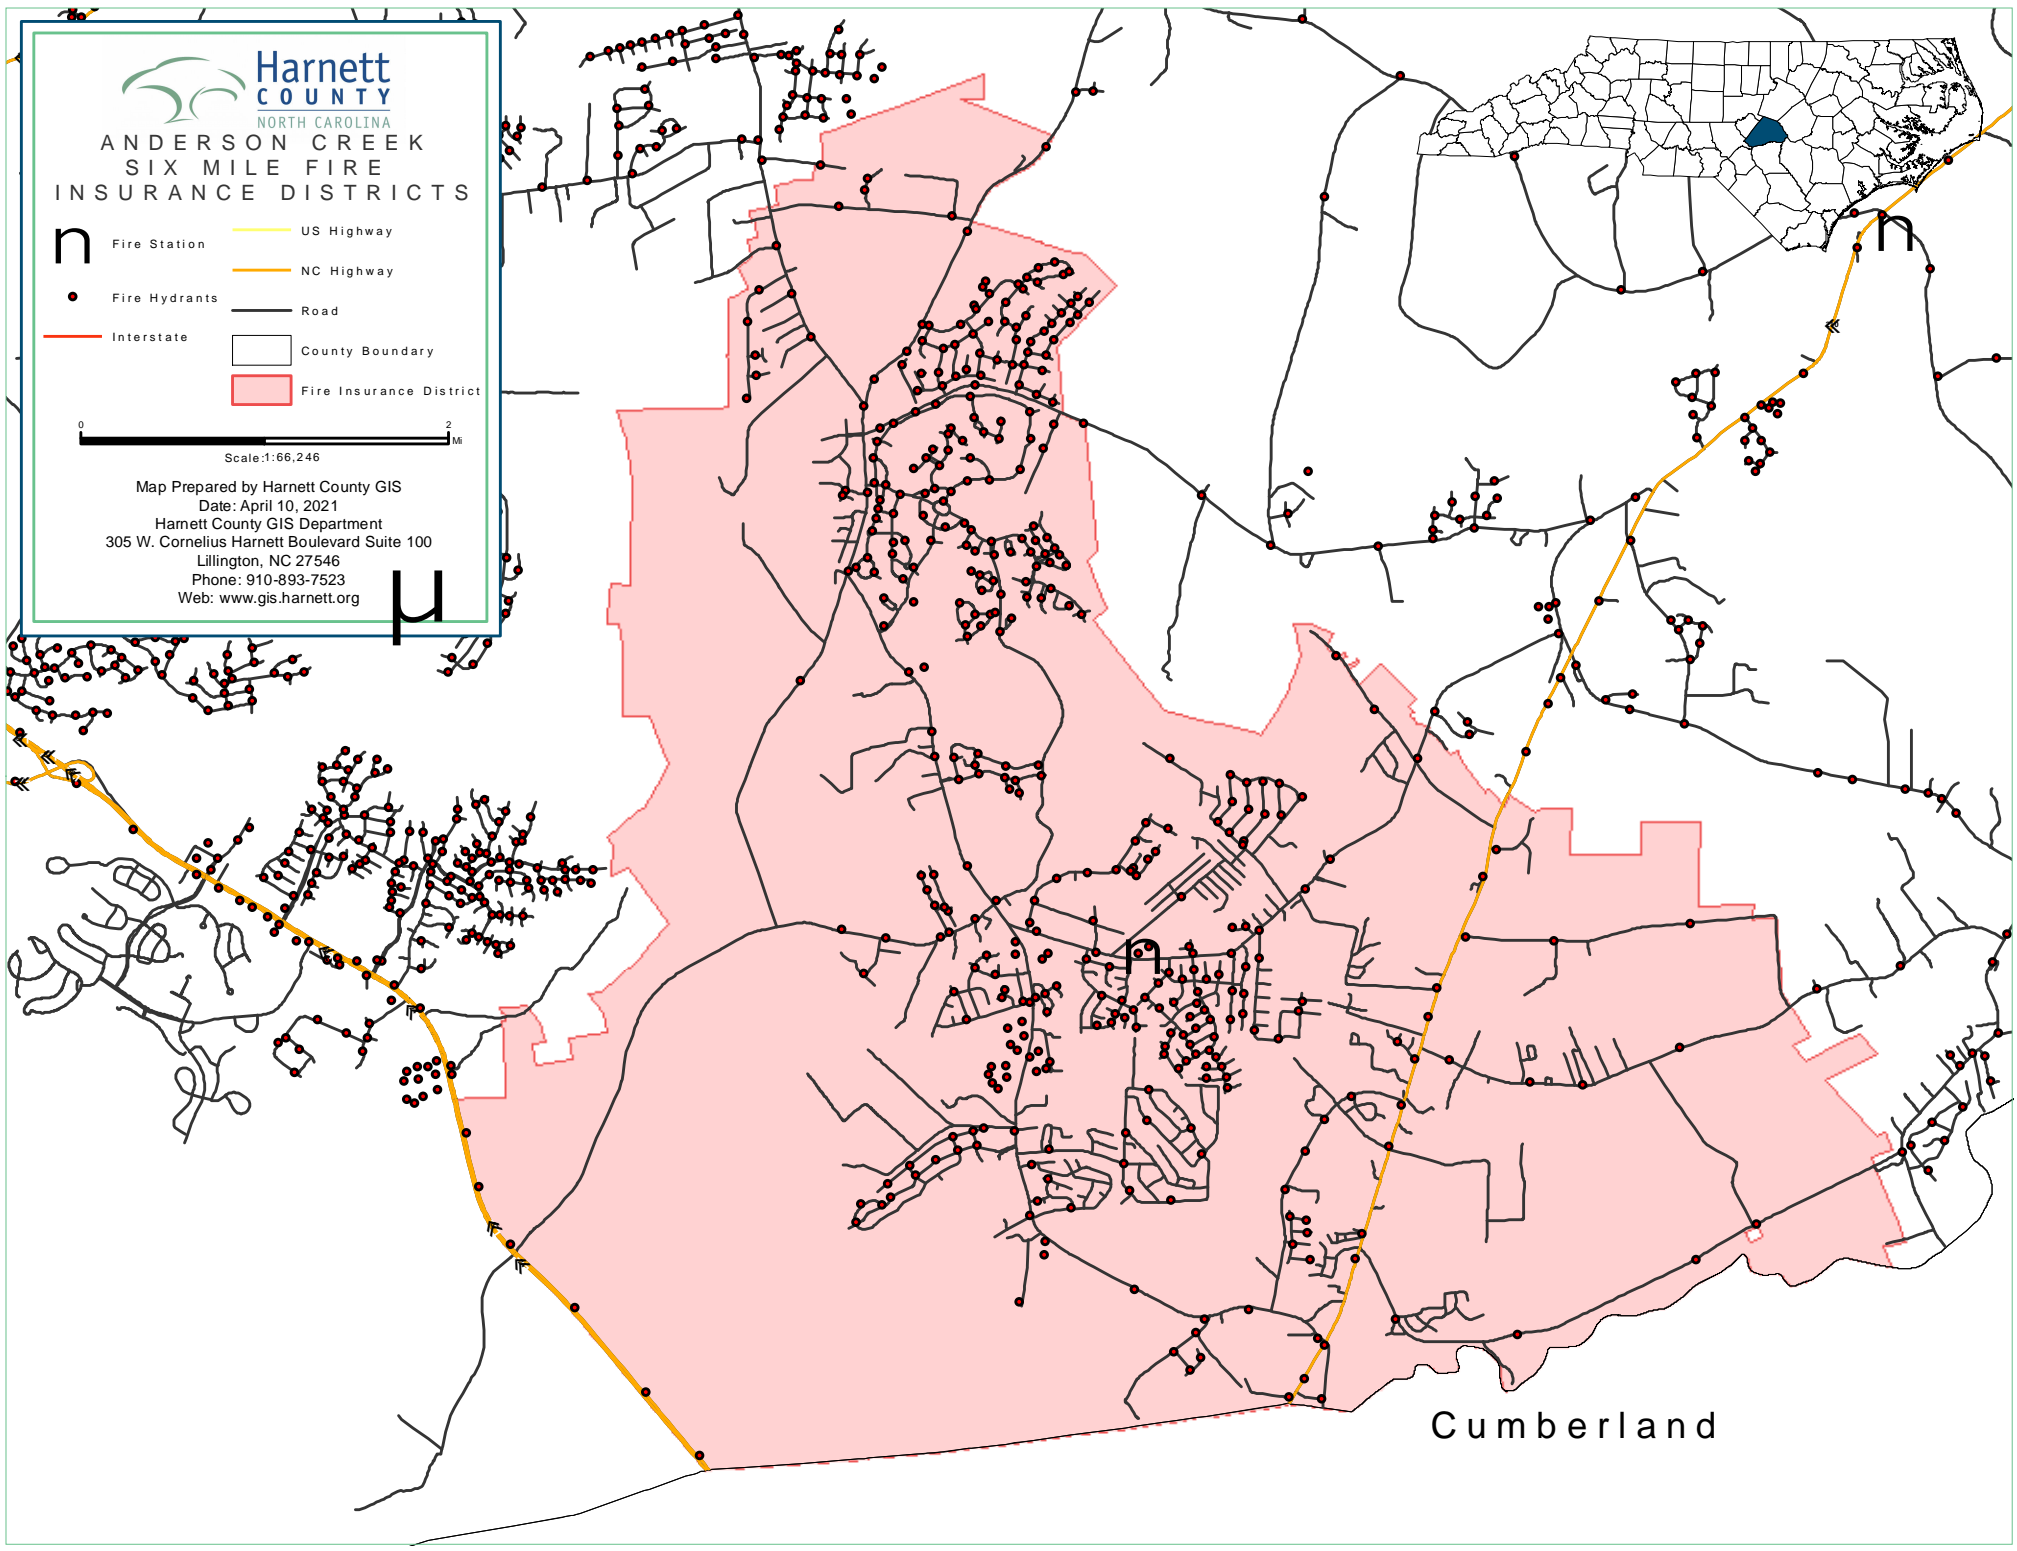

Harnett
COUNTY

NORTH CAROLINA

ANDERSON CREEK
SIX MILE FIRE
INSURANCE DISTRICTS

- Fire Station
- US Highway
- Fire Hydrants
- NC Highway
- Interstate
- Road
- County Boundary
- Fire Insurance District

Map Prepared by Harnett County GIS
Date: April 10, 2021
Harnett County GIS Department
305 W. Cornelius Harnett Boulevard Suite 100
Lillington, NC 27546
Phone: 910-893-7523
Web: www.gis.harnett.org

Cumberland