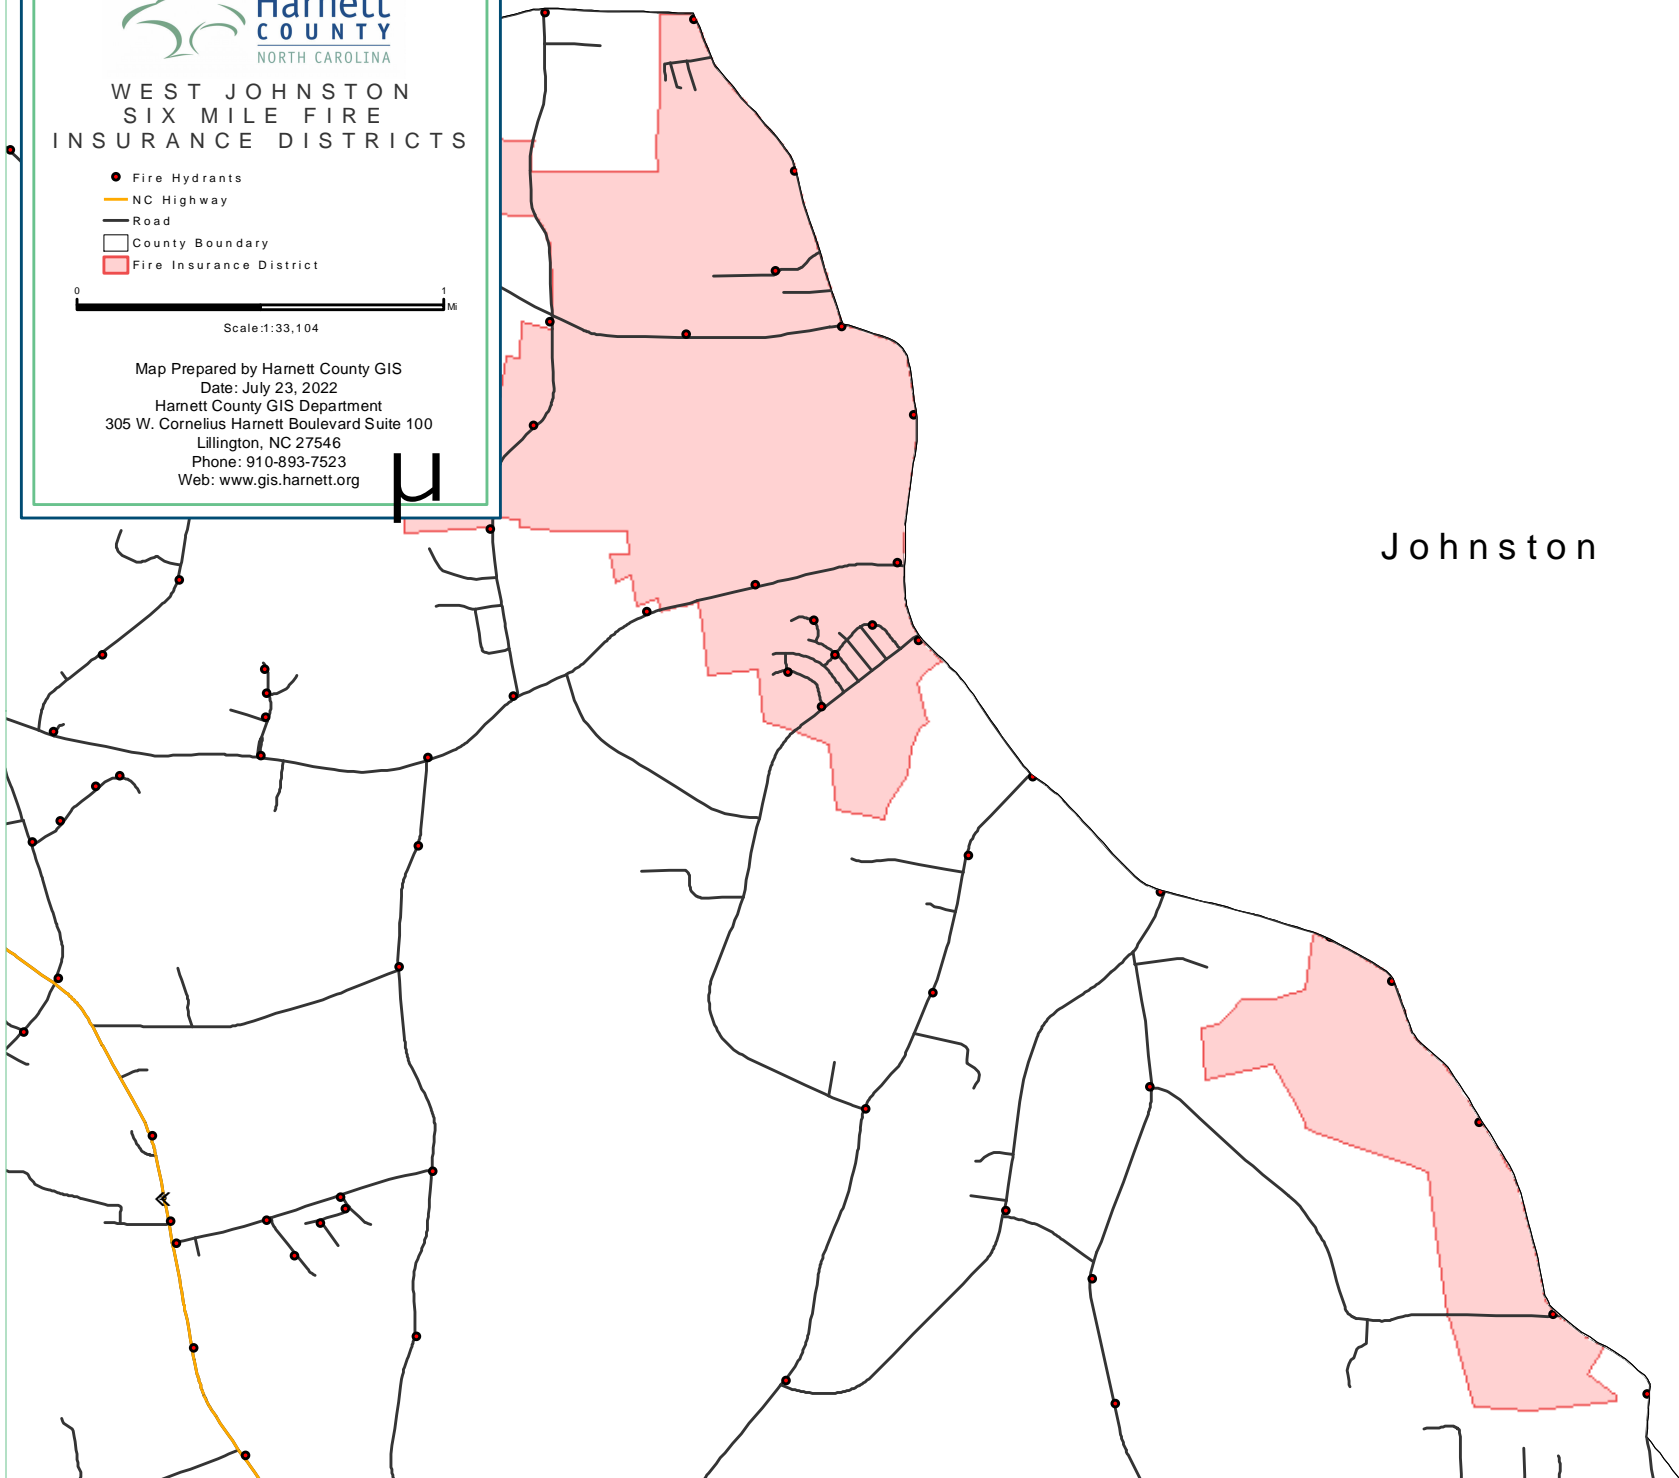

WEST JOHNSTON SIX MILE FIRE INSURANCE DISTRICTS

- Fire Hydrants
- NC Highway
- Road
- County Boundary
- Fire Insurance District

Map Prepared by Harnett County GIS
Date: July 23, 2022
Harnett County GIS Department
305 W. Cornelius Harnett Boulevard Suite 100
Lillington, NC 27546
Phone: 910-893-7523
Web: www.gis.harnett.org

Johnston