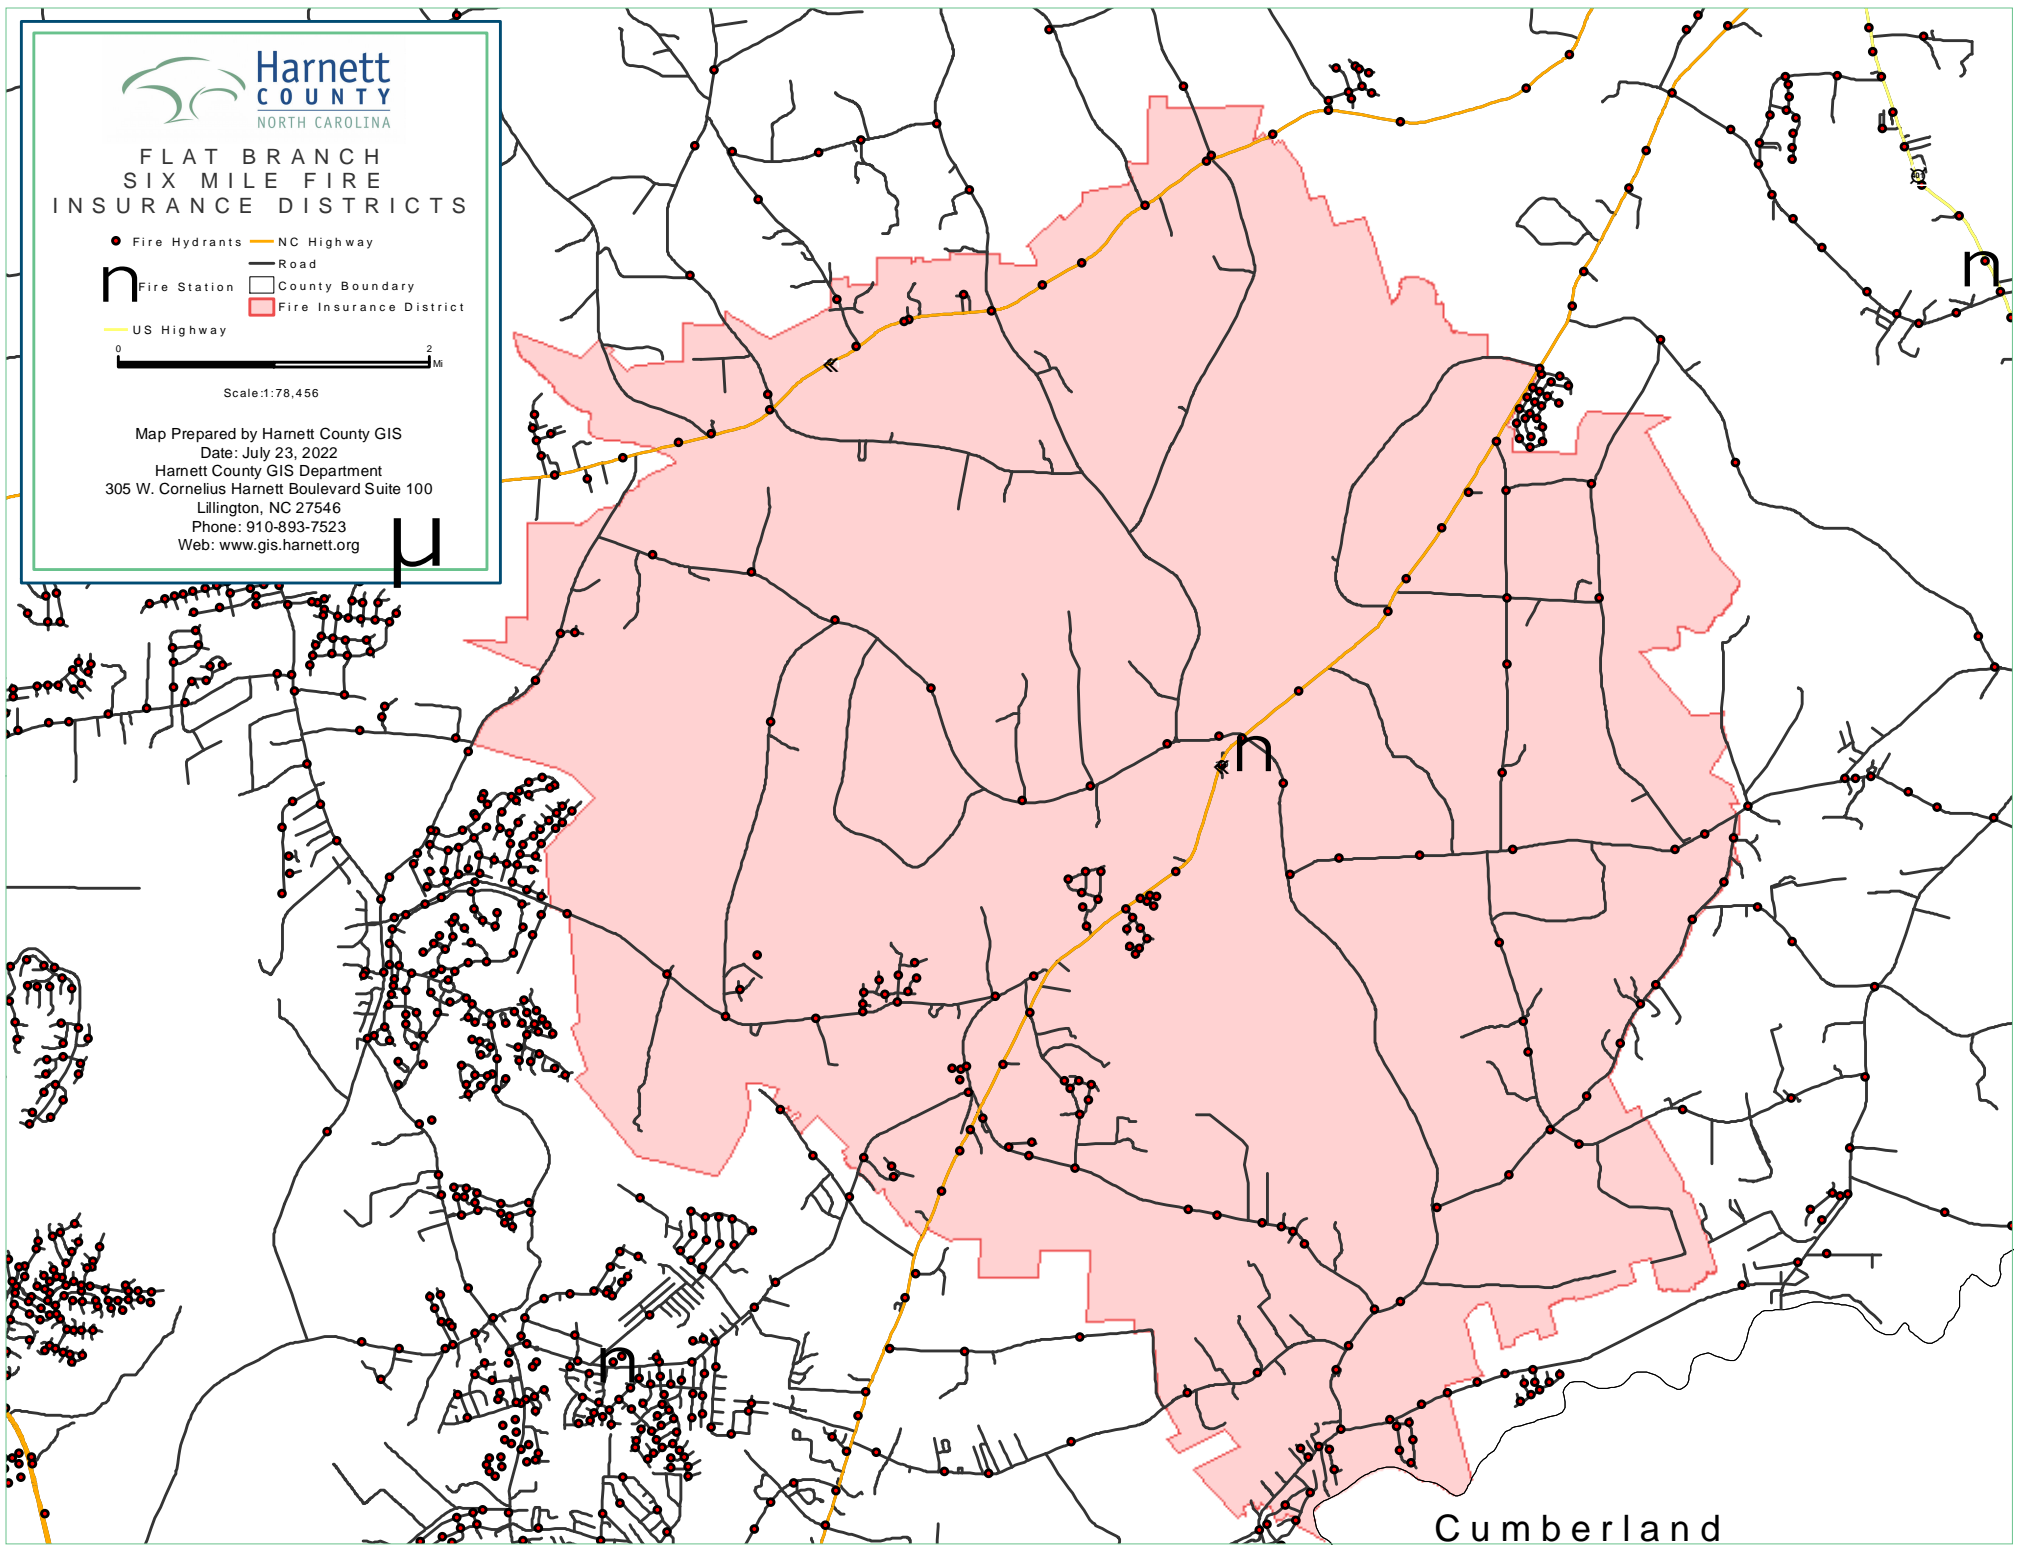

Harnett
COUNTY
NORTH CAROLINA

FLAT BRANCH SIX MILE FIRE INSURANCE DISTRICTS

- Fire Hydrants
- NC Highway
- Fire Station
- Road
- County Boundary
- Fire Insurance District
- US Highway

Scale: 1:78,456

Map Prepared by Harnett County GIS
Date: July 23, 2022
Harnett County GIS Department
305 W. Cornelius Hamett Boulevard Suite 100
Lillington, NC 27546
Phone: 910-893-7523
Web: www.gis.harnett.org

Cumberland