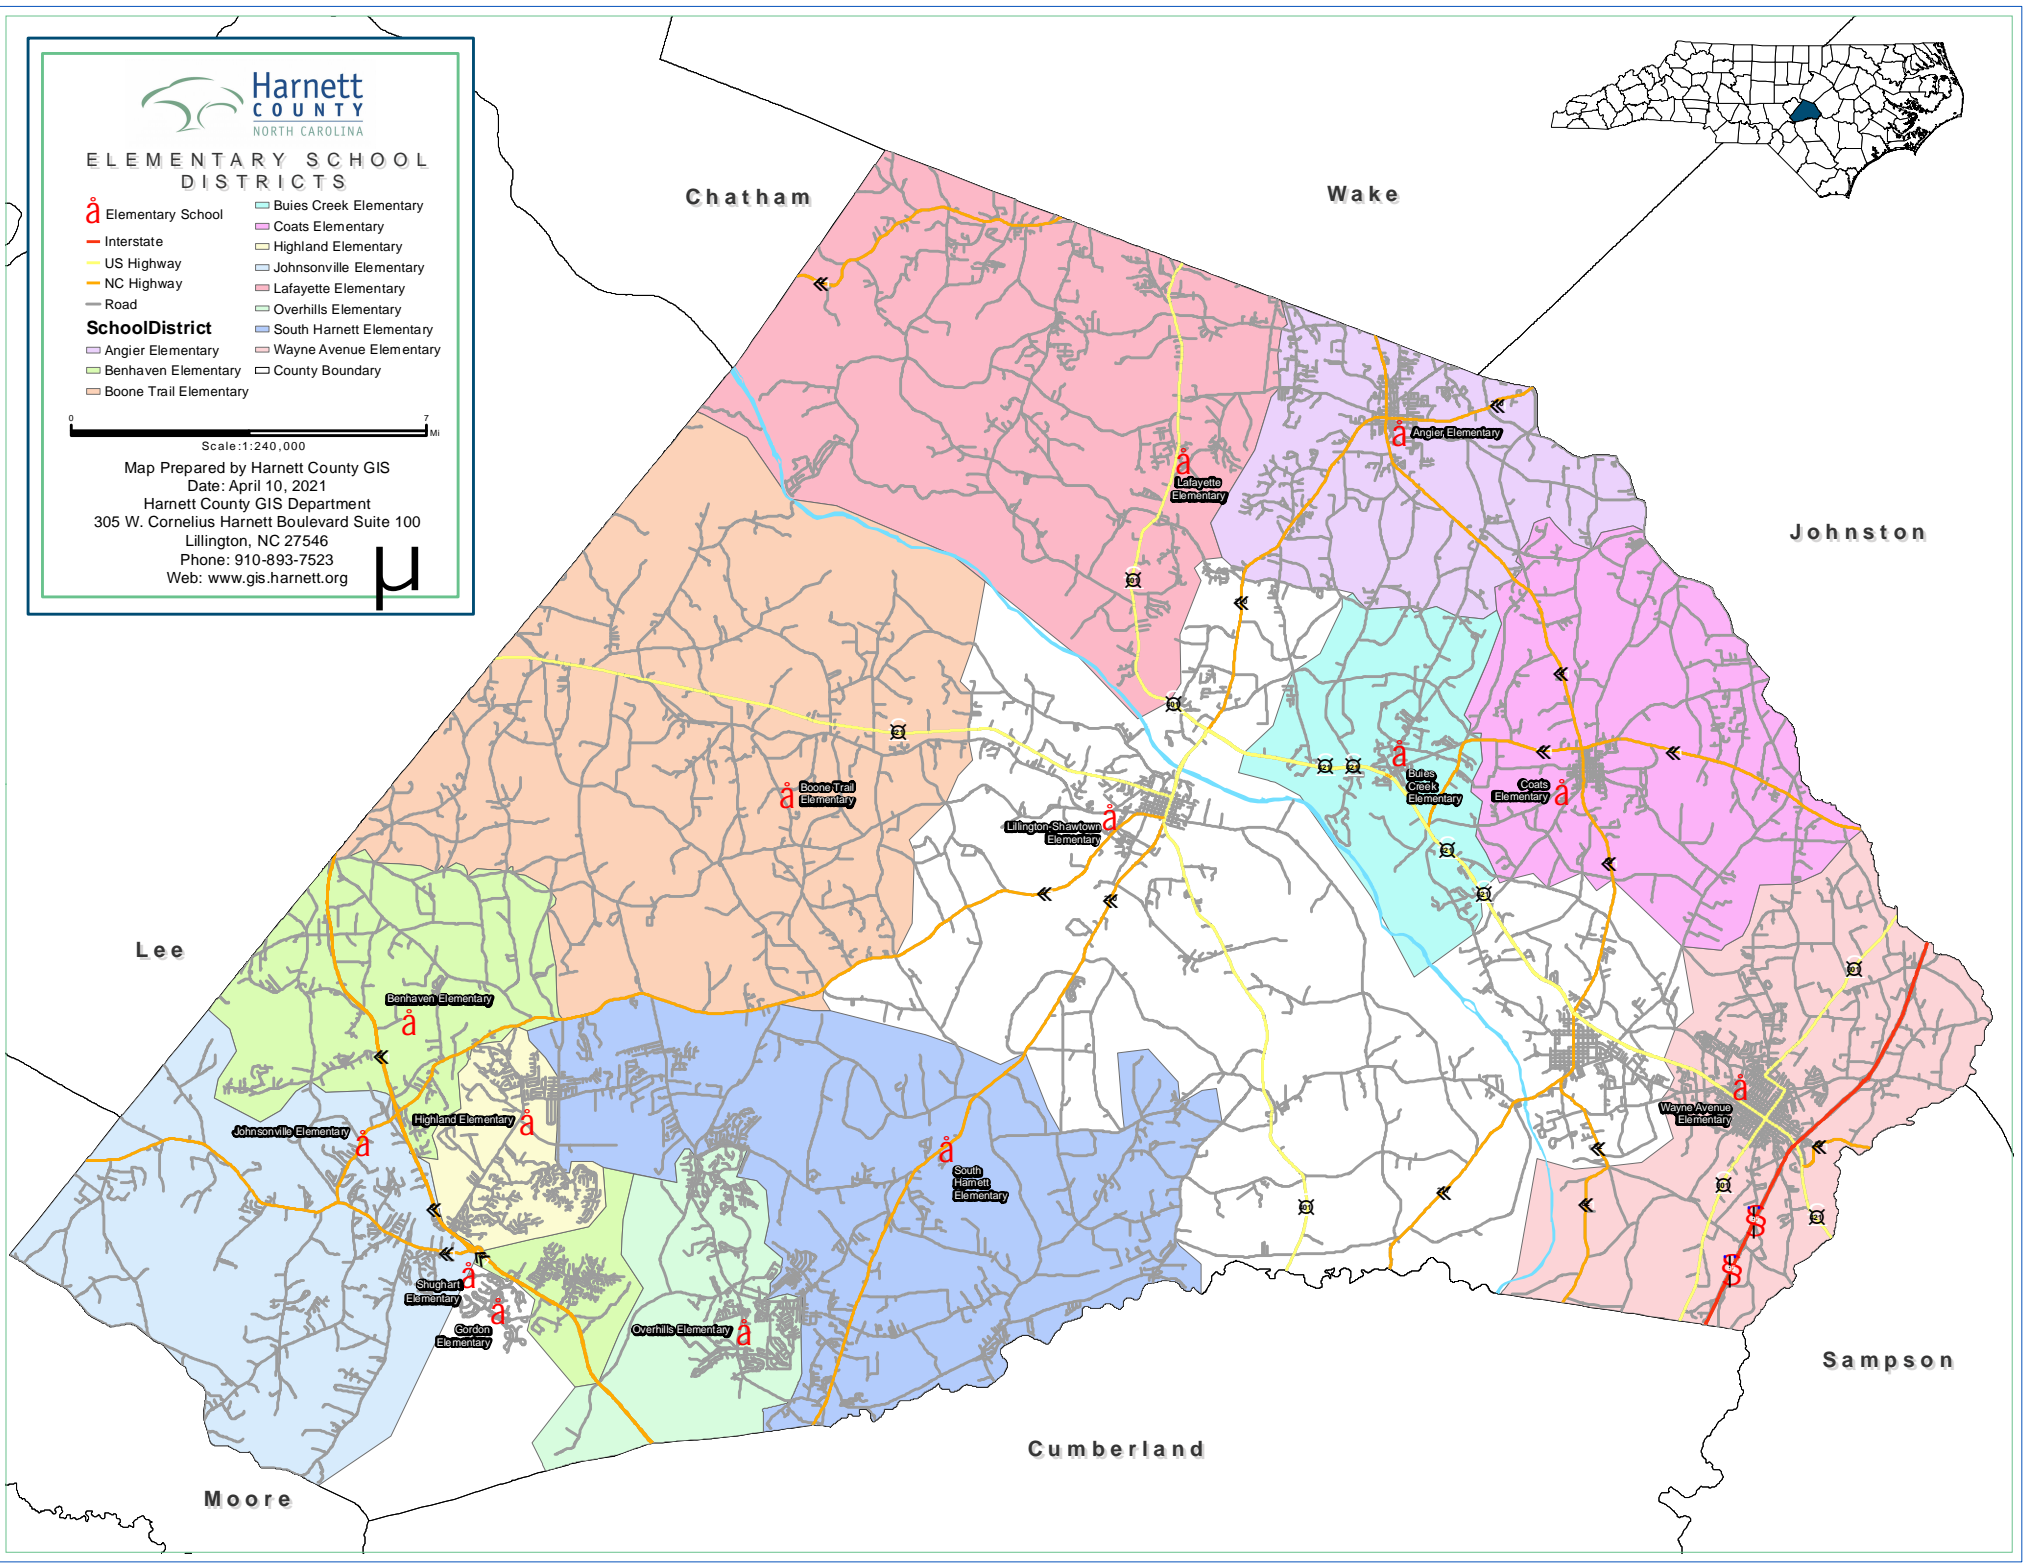

# ELEMENTARY SCHOOL DISTRICTS

- Elementary School
- Interstate
- US Highway
- NC Highway
- Road
- SchoolDistrict**
- Angier Elementary
- Benhaven Elementary
- Boone Trail Elementary
- Buies Creek Elementary
- Coats Elementary
- Highland Elementary
- Johnsonville Elementary
- Lafayette Elementary
- Overhills Elementary
- South Harnett Elementary
- Wayne Avenue Elementary
- County Boundary

Chatham

Wake

Johnston

Lee

Sampson

Cumberland

Moore