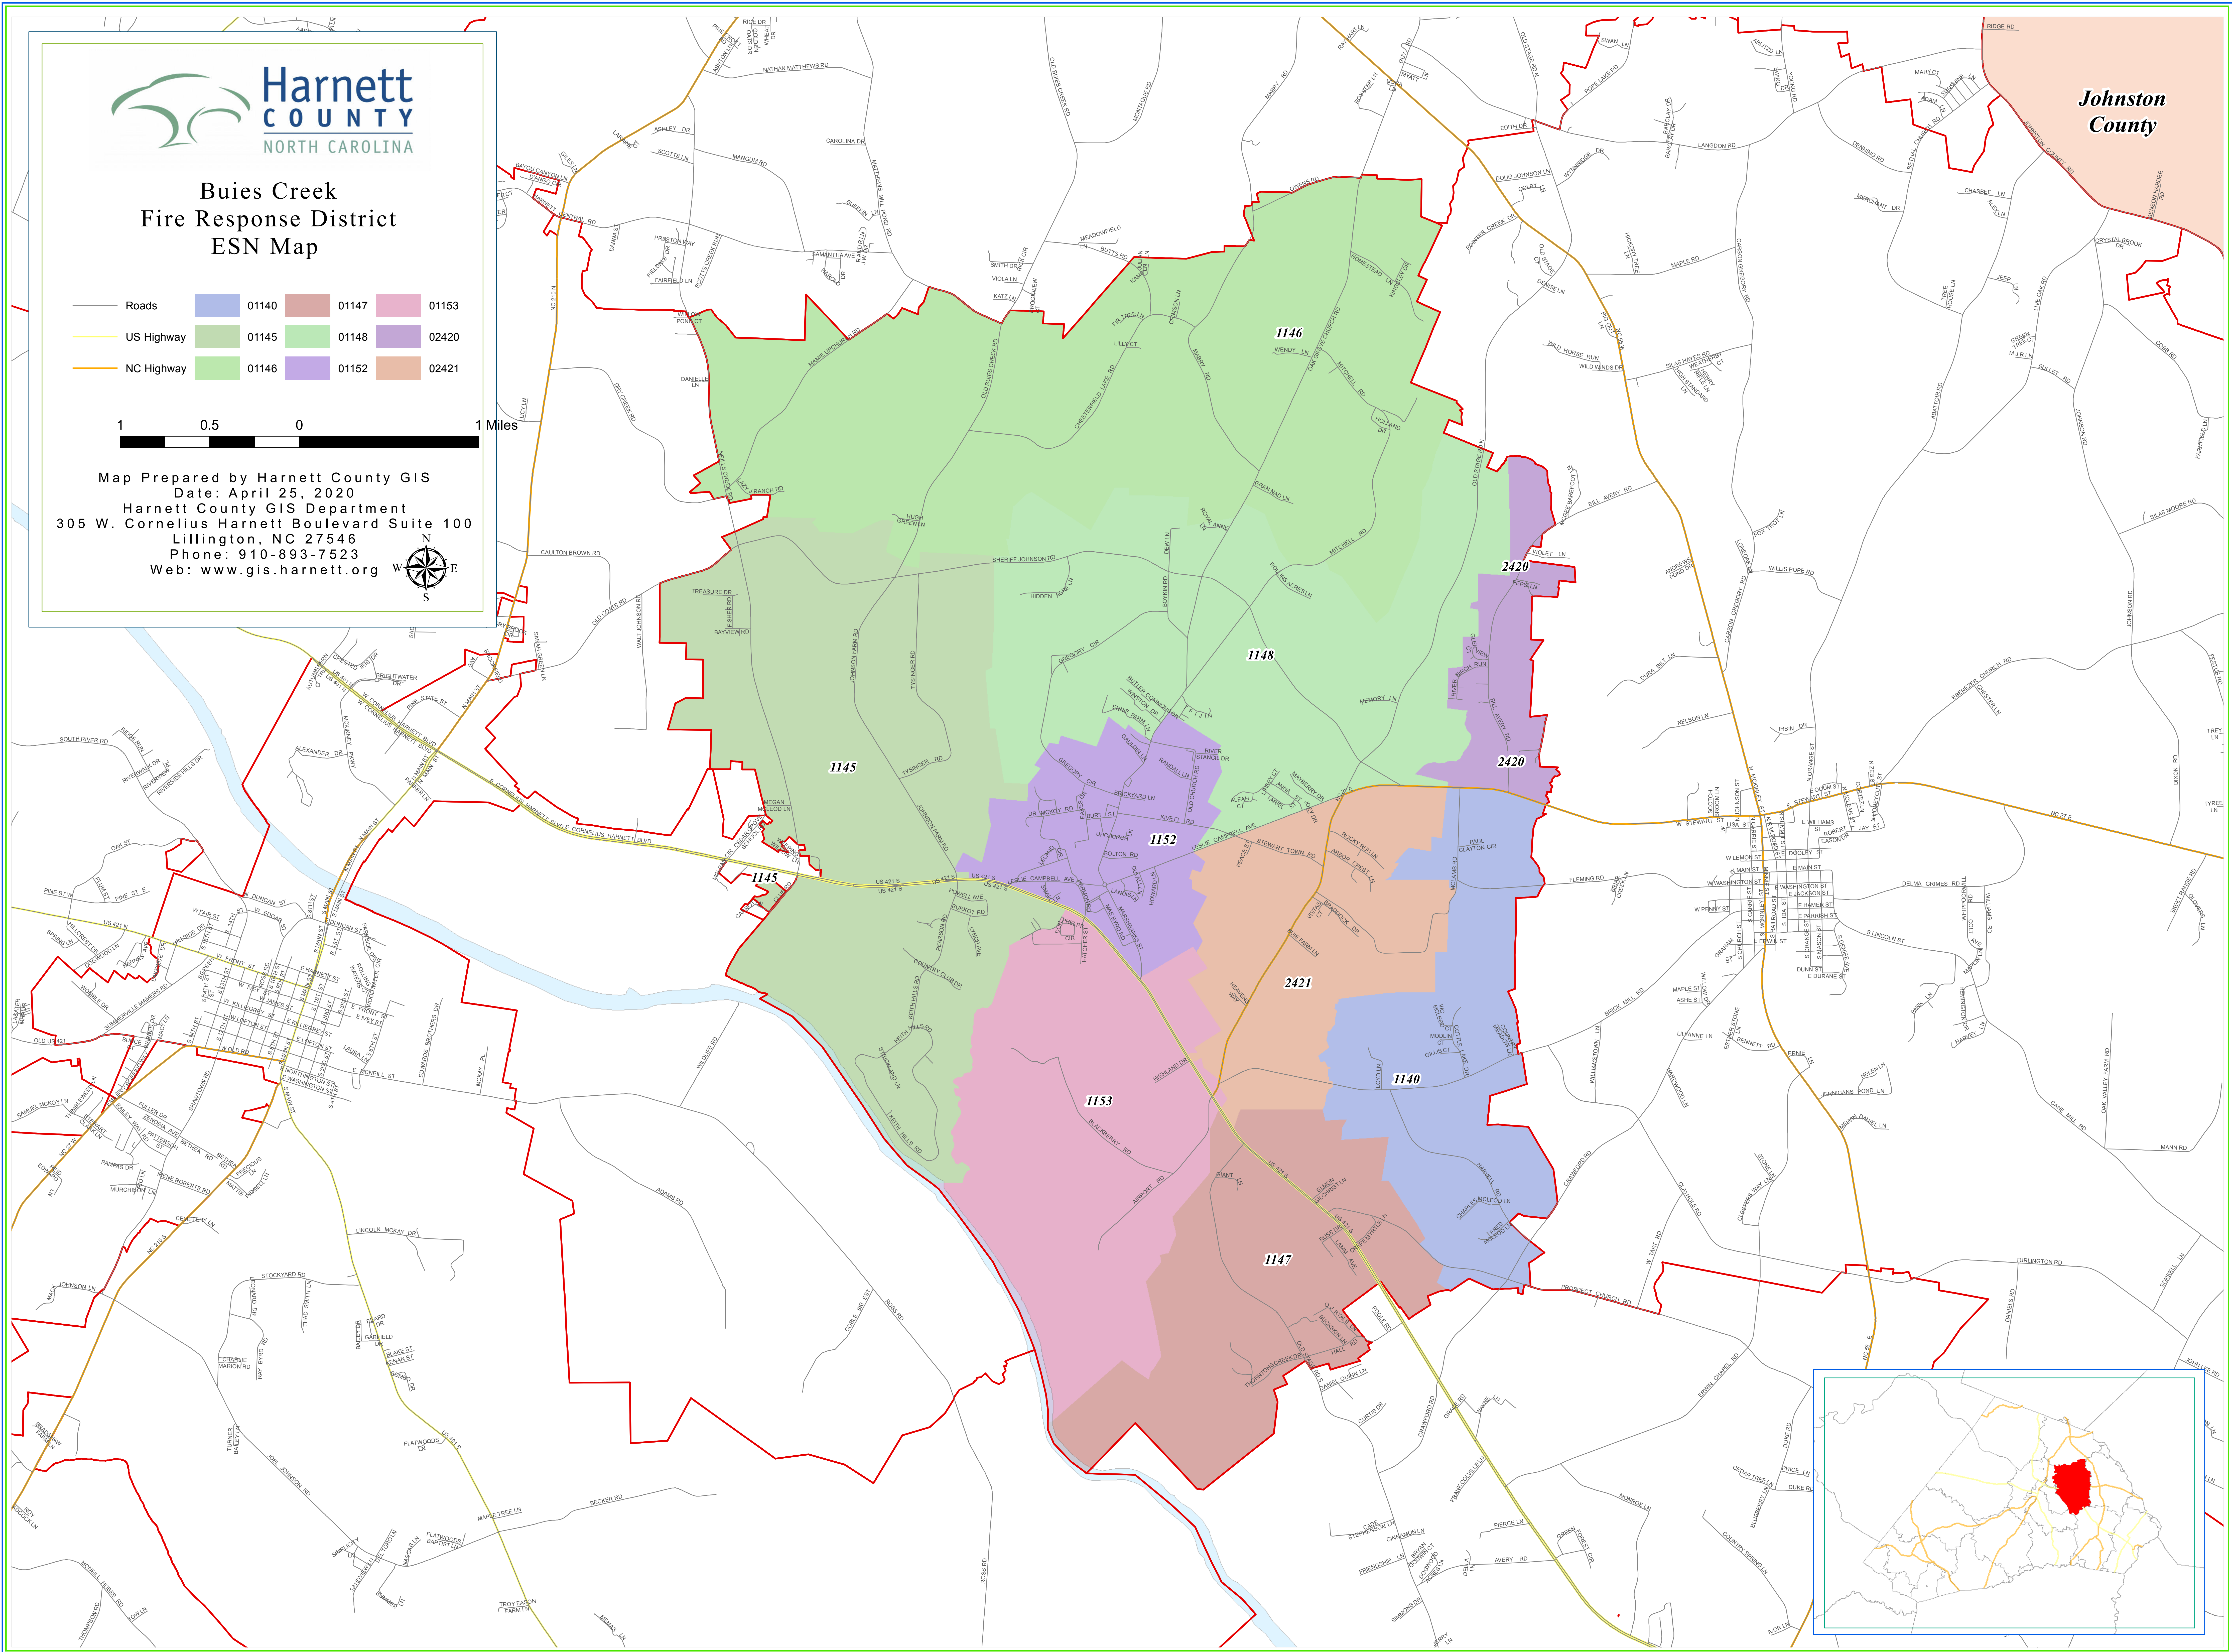

### Buies Creek Fire Response District ESN Map

Roads	01140	01147	01153
US Highway	01145	01148	02420
NC Highway	01146	01152	02421

Map Prepared by Harnett County GIS  
Date: April 25, 2020  
Harnett County GIS Department  
305 W. Cornelius Harnett Boulevard Suite 100  
Lillington, NC 27546  
Phone: 910-893-7523  
Web: [www.gis.harnett.org](http://www.gis.harnett.org)

Johnston  
County