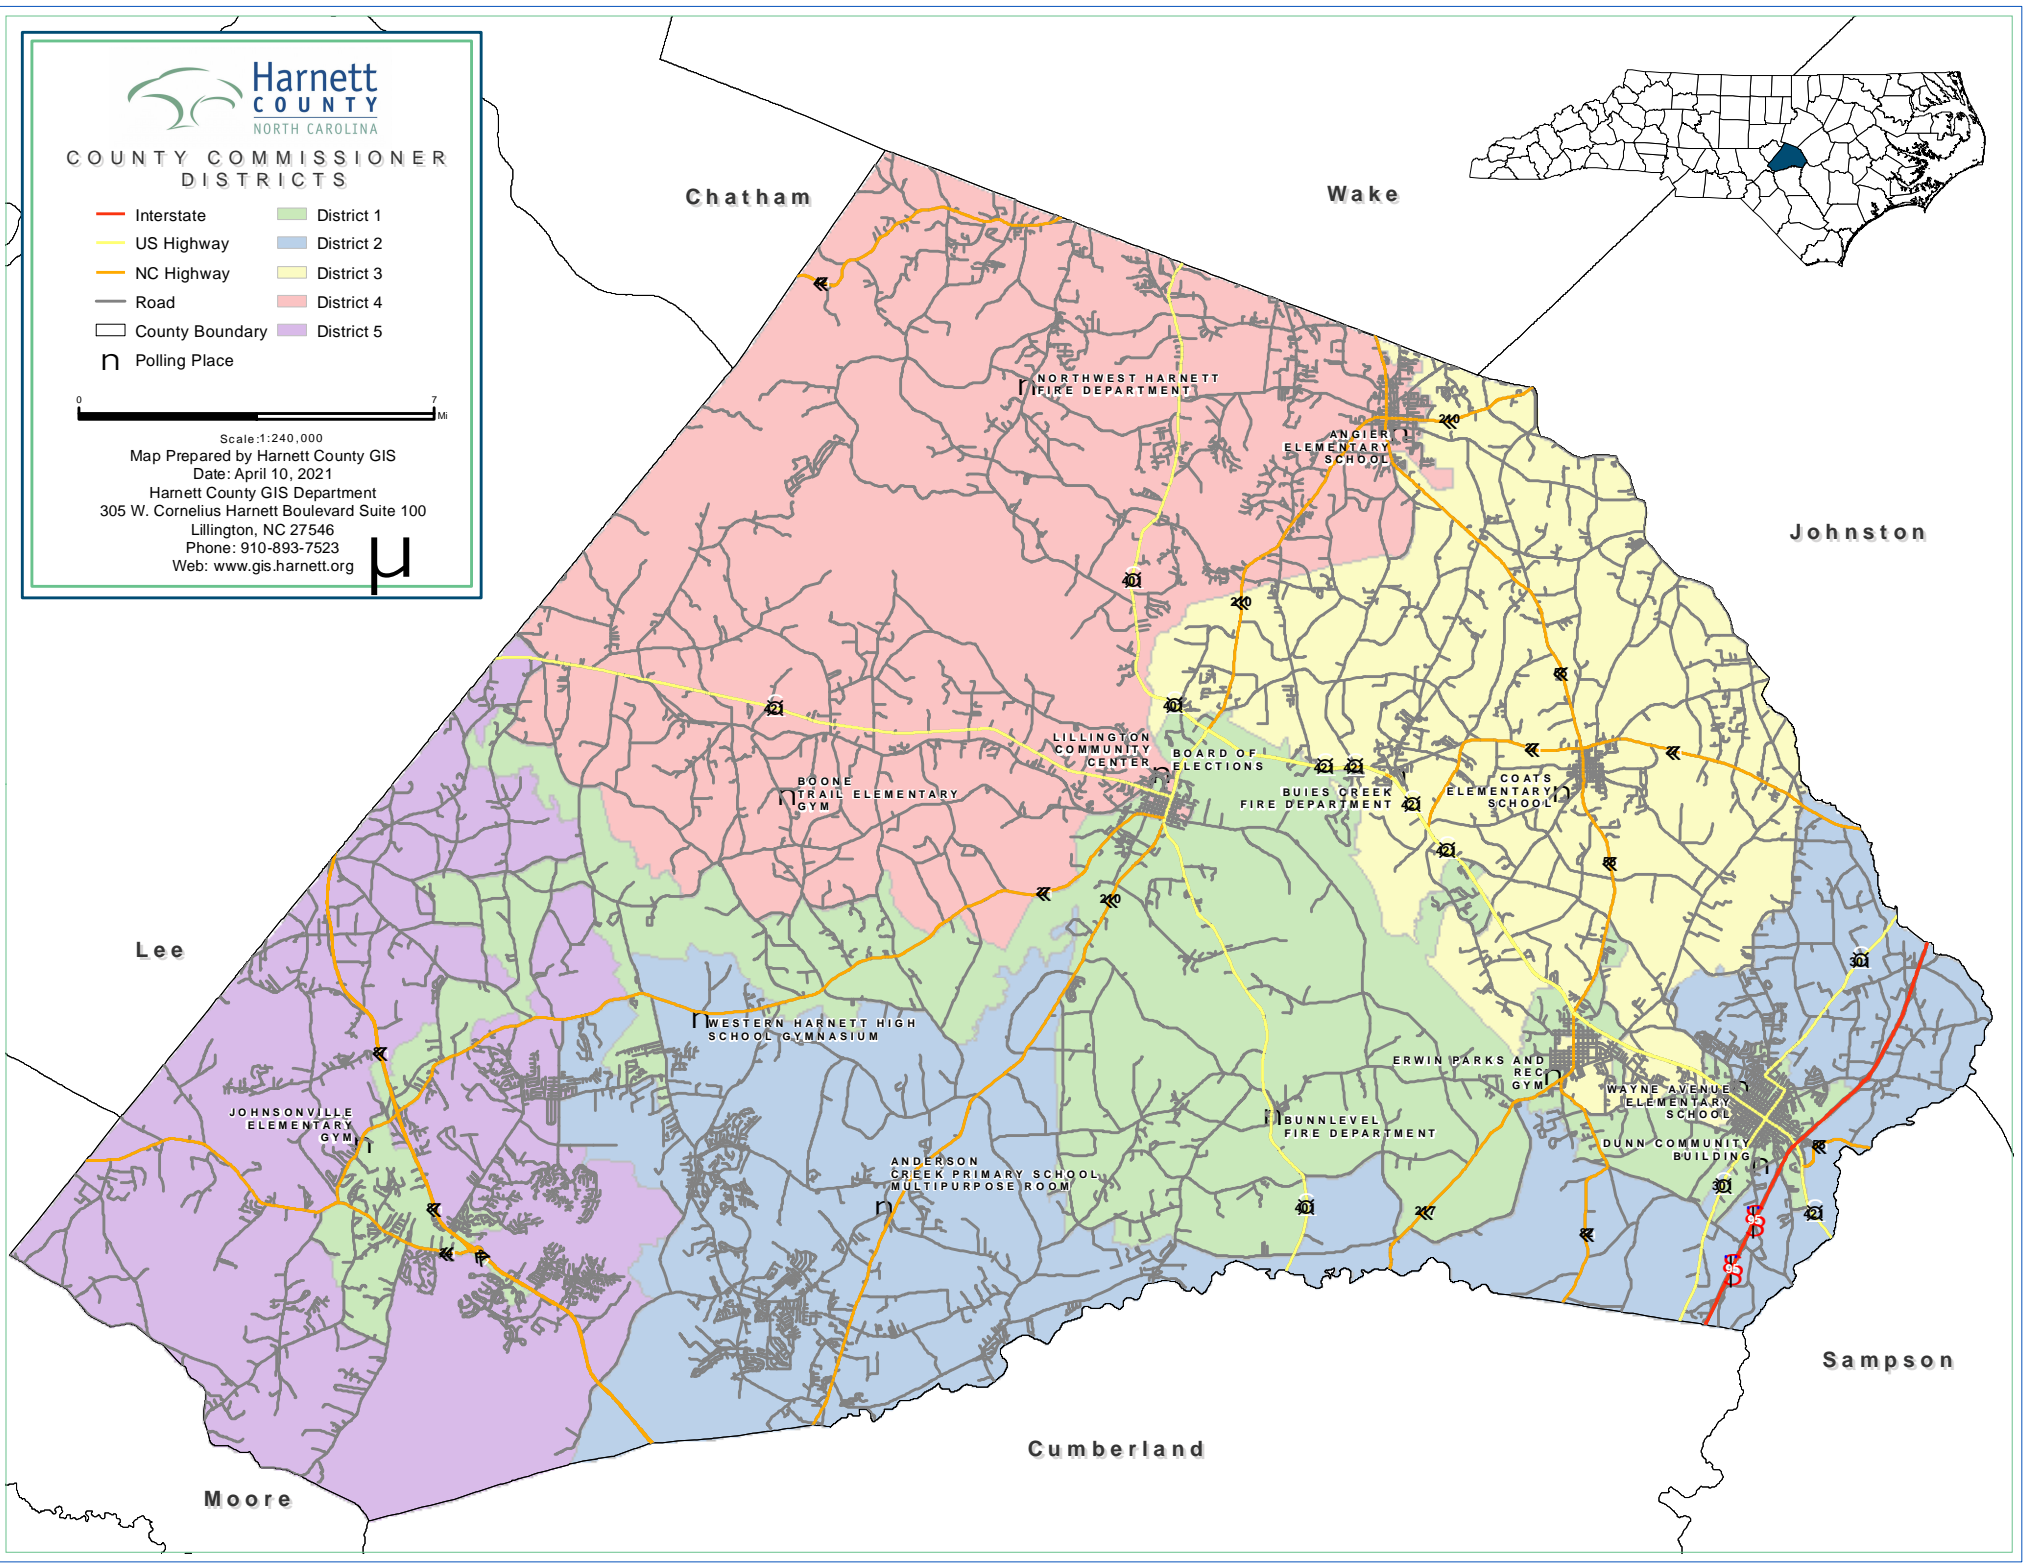

COUNTY COMMISSIONER DISTRICTS

- Interstate
- US Highway
- NC Highway
- Road
- County Boundary
- Polling Place
- District 1
- District 2
- District 3
- District 4
- District 5

Scale: 1:240,000

Map Prepared by Harnett County GIS

Date: April 10, 2021

Harnett County GIS Department

305 W. Cornelius Harnett Boulevard Suite 100

Lillington, NC 27546

Phone: 910-893-7523

Web: www.gis.harnett.org

Chatham

Wake

Johnston

Lee

Sampson

Cumberland

Moore

NORTHWEST HARNETT FIRE DEPARTMENT

ANGIER ELEMENTARY SCHOOL

BOONE TRAIL ELEMENTARY GYM

LILLINGTON COMMUNITY CENTER

BUIES CREEK FIRE DEPARTMENT

COATS ELEMENTARY SCHOOL

WESTERN HARNETT HIGH SCHOOL GYMNASIUM

ERWIN PARKS AND REC GYM

WAYNE AVENUE ELEMENTARY SCHOOL

JOHNSONVILLE ELEMENTARY GYM

BUNNLEVEL FIRE DEPARTMENT

DUNN COMMUNITY BUILDING

ANDERSON CREEK PRIMARY SCHOOL MULTIPURPOSE ROOM