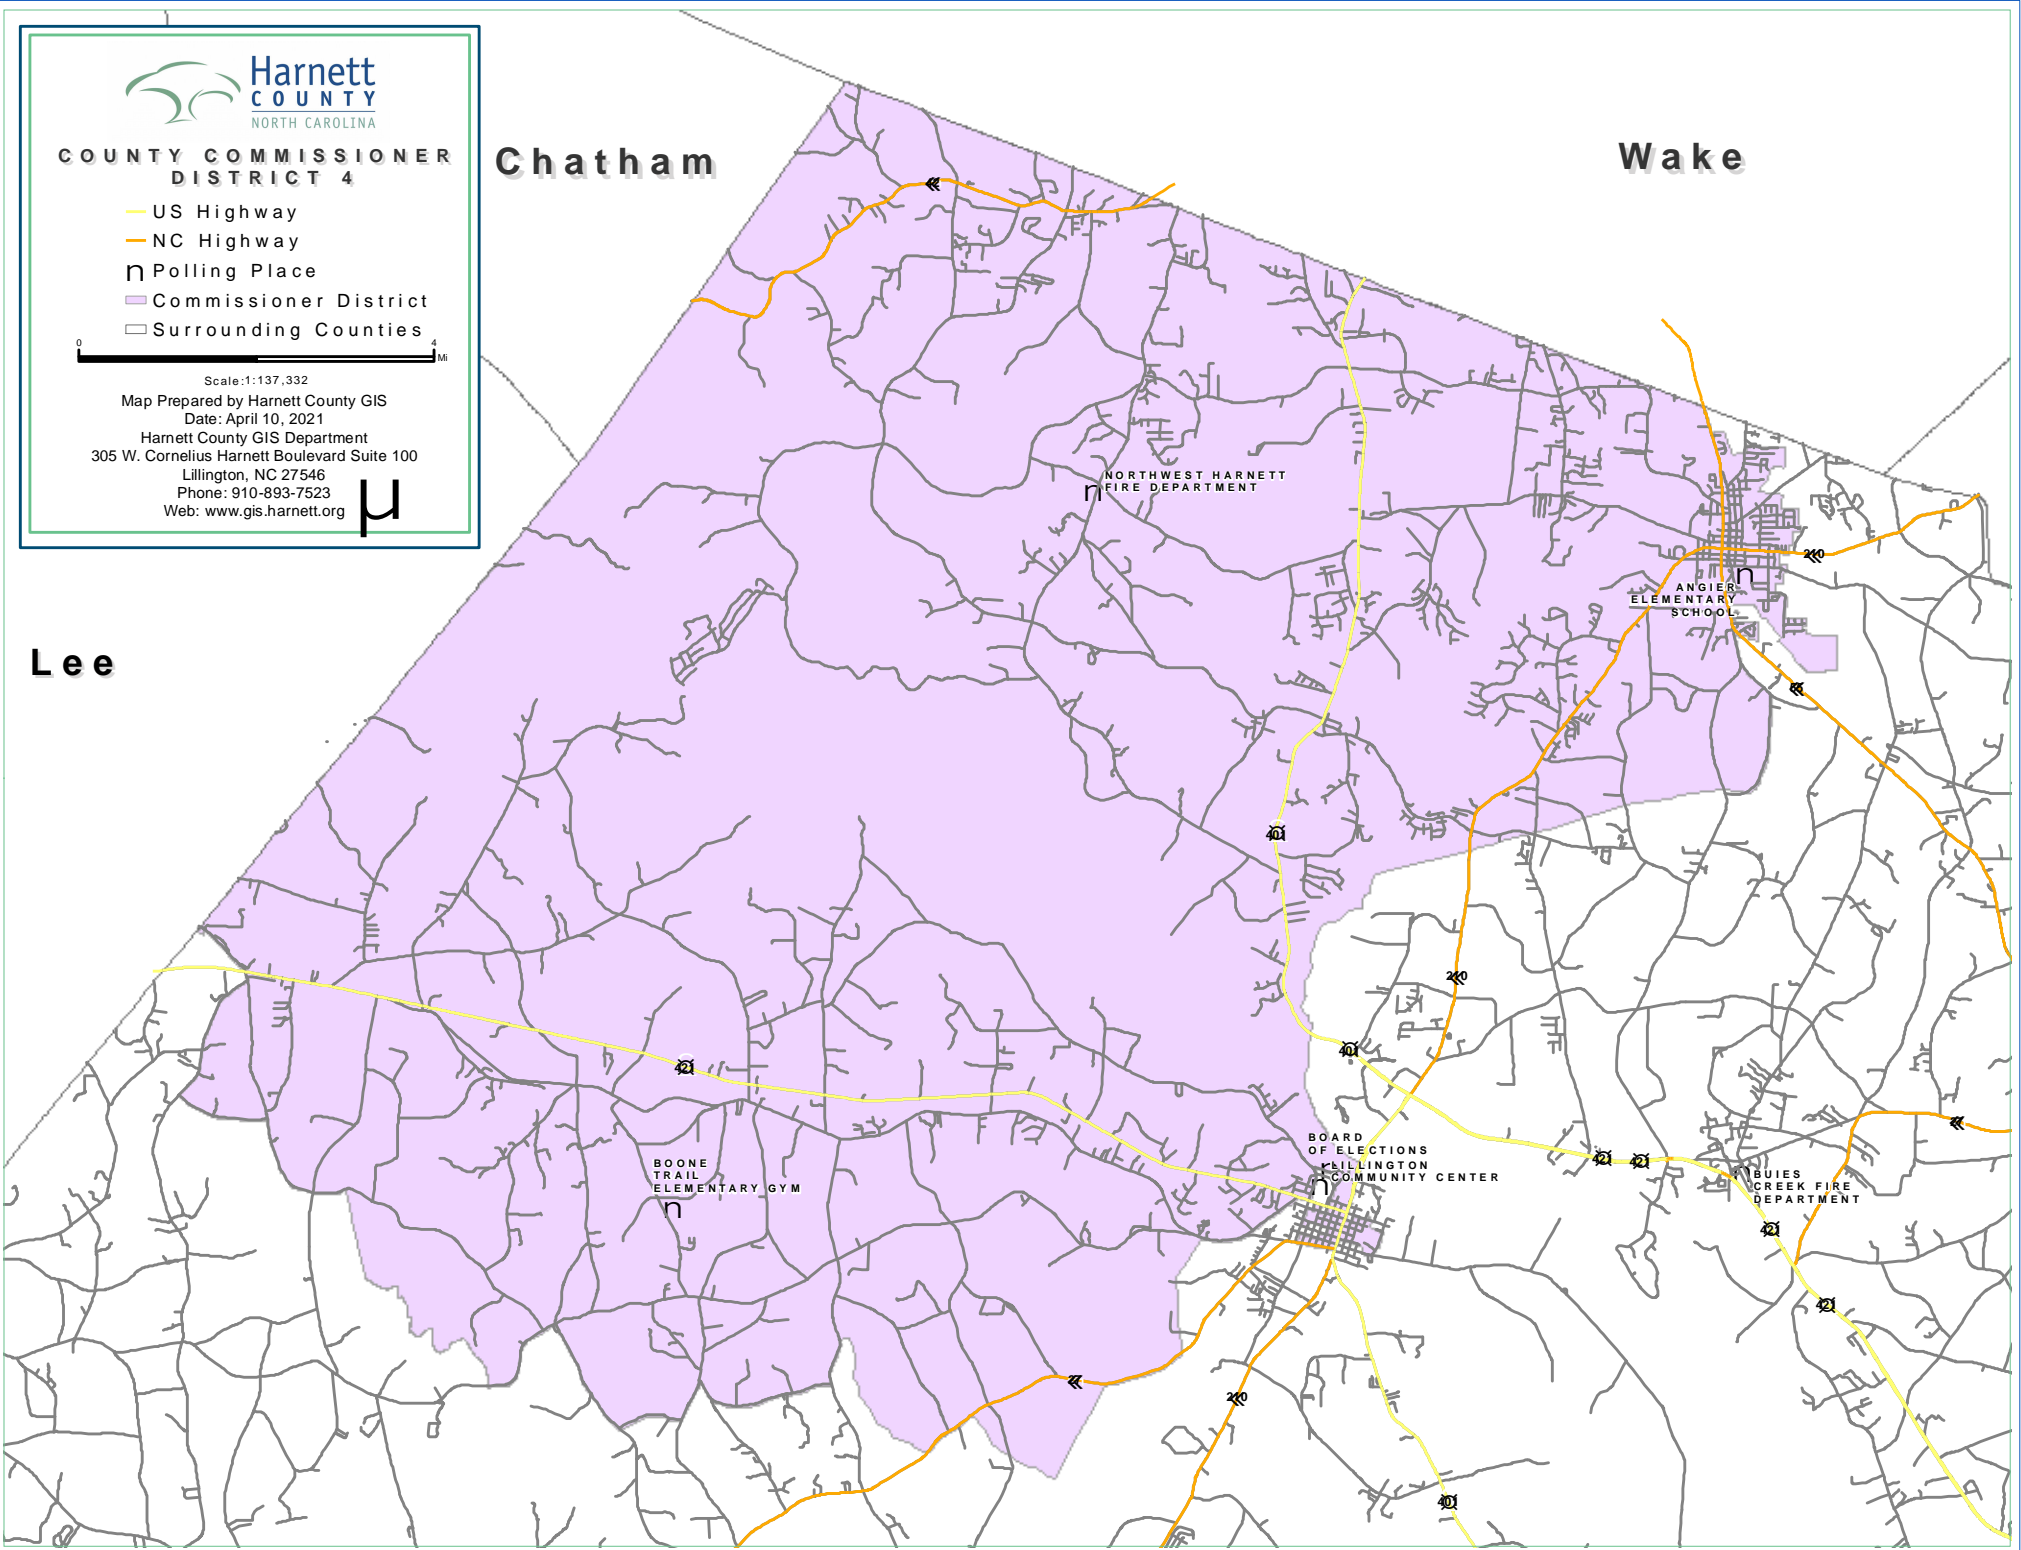

COUNTY COMMISSIONER DISTRICT 4

- US Highway
- NC Highway
- Polling Place
- Commissioner District
- Surrounding Counties

Scale: 1:137,332

Map Prepared by Harnett County GIS

Date: April 10, 2021

Harnett County GIS Department

305 W. Cornelius Harnett Boulevard Suite 100

Lillington, NC 27546

Phone: 910-893-7523

Web: www.gis.harnett.org

Chatham

Wake

Lee

NORTHWEST HARNETT
FIRE DEPARTMENT

ANGIER
ELEMENTARY
SCHOOL

BOONE
TRAIL
ELEMENTARY GYM

BOARD
OF ELECTIONS
LILLINGTON
COMMUNITY CENTER

BUJES
CREEK FIRE
DEPARTMENT