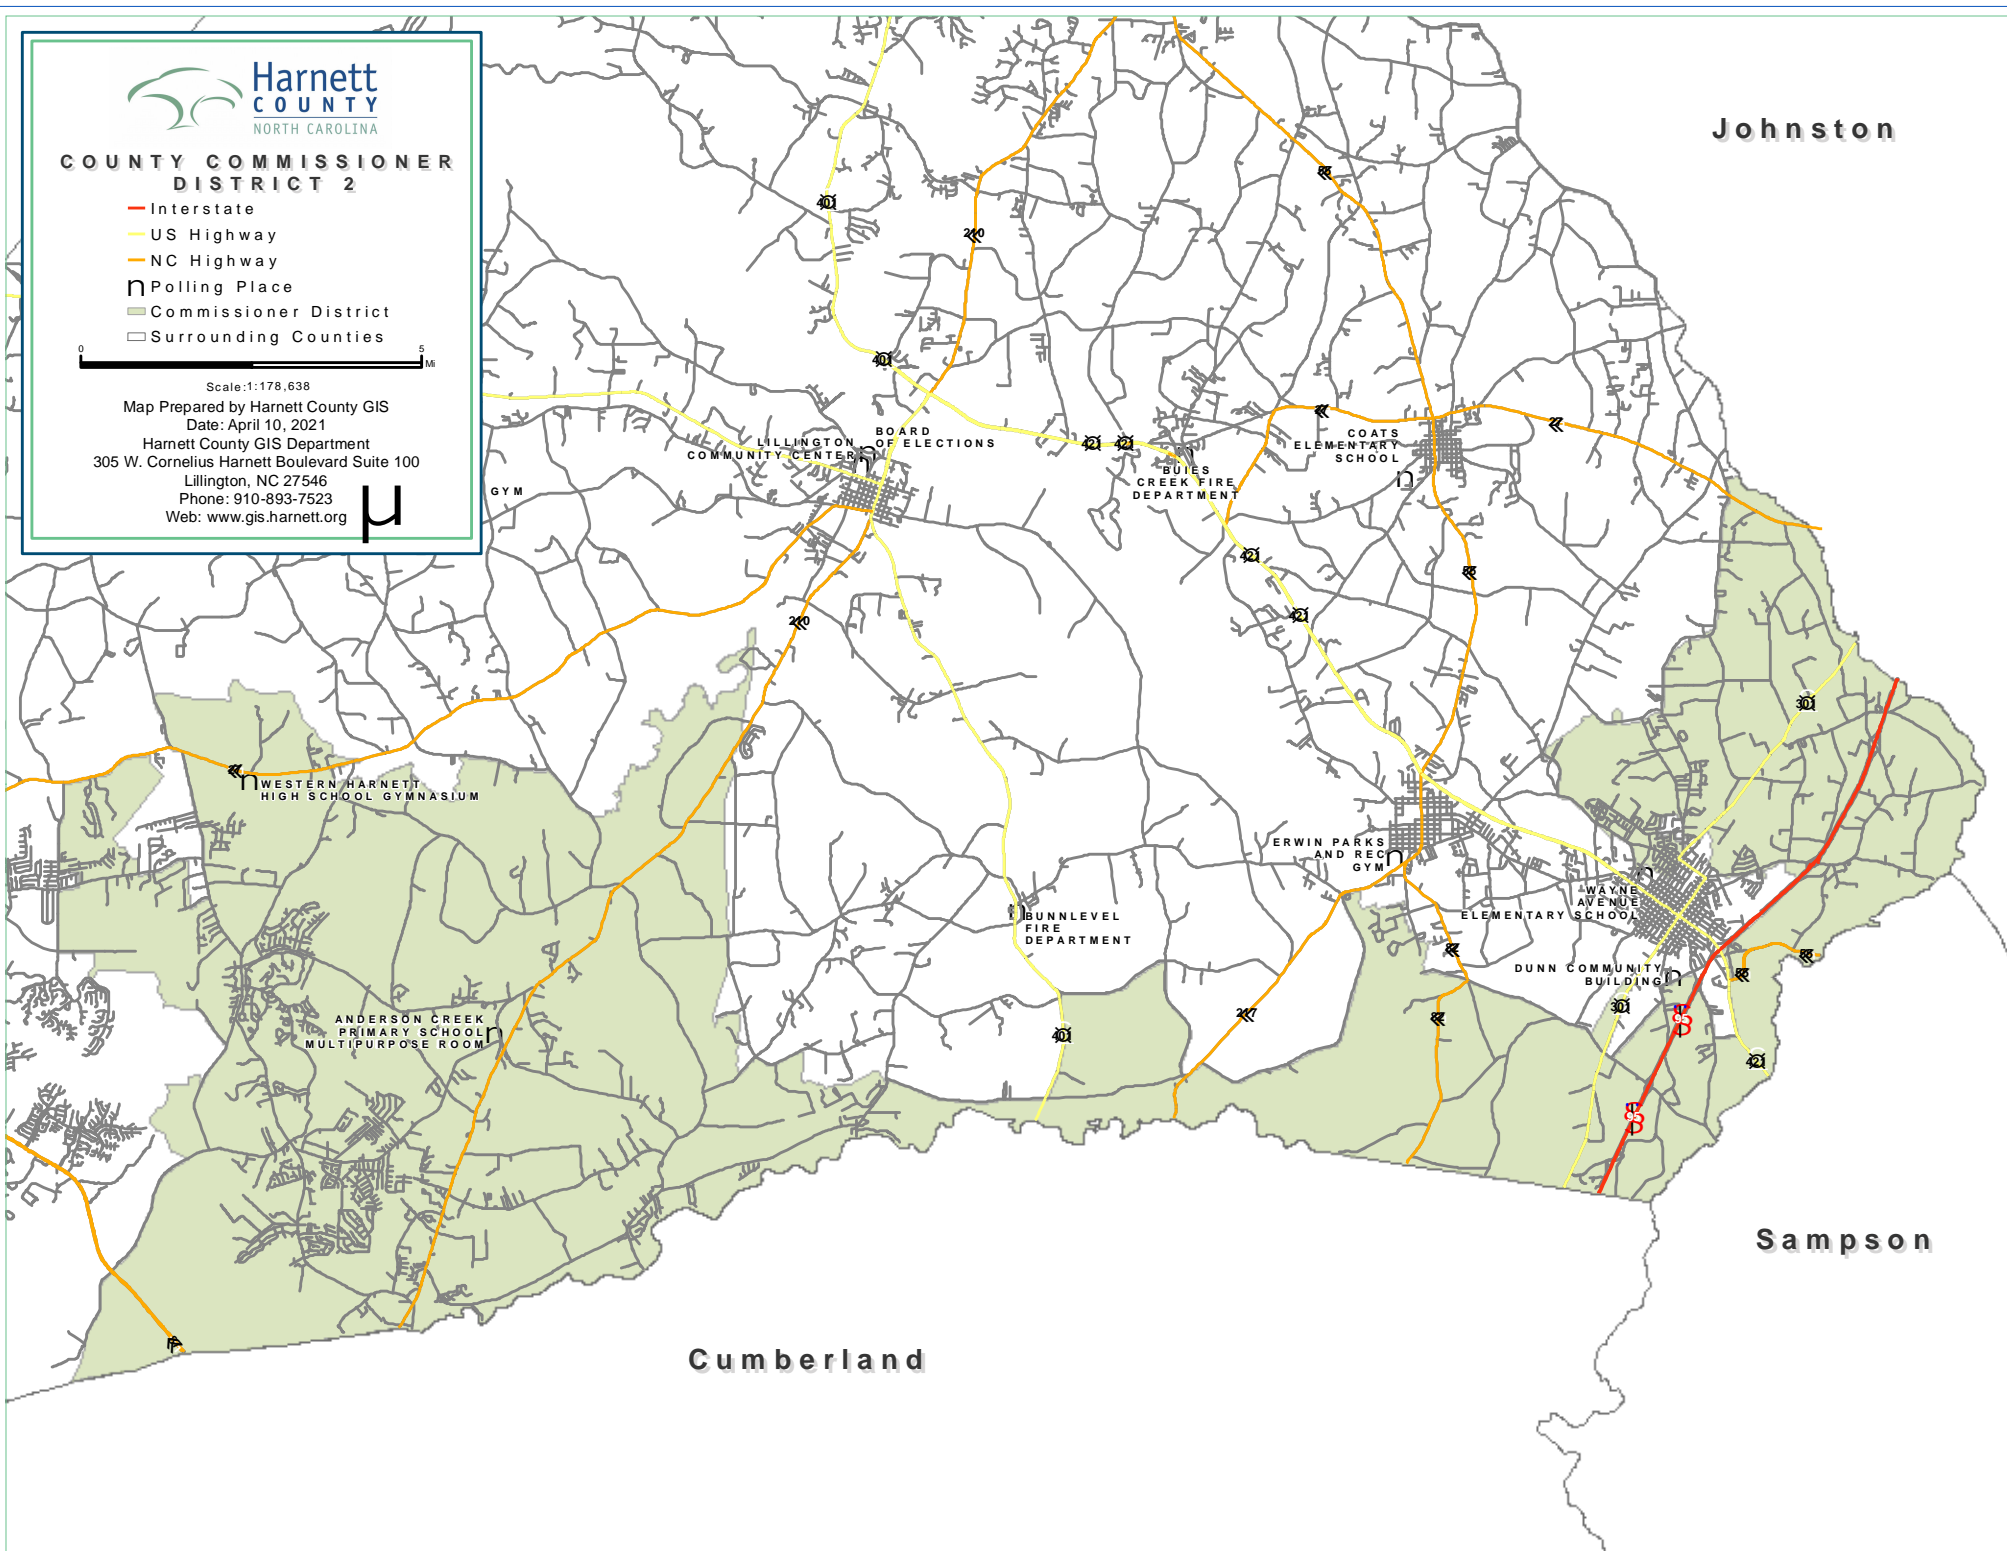

Harnett
COUNTY
NORTH CAROLINA

**COUNTY COMMISSIONER
DISTRICT 2**

- Interstate
- US Highway
- NC Highway
- Polling Place
- Commissioner District
- Surrounding Counties

Scale: 1:178,638

Map Prepared by Harnett County GIS

Date: April 10, 2021

Harnett County GIS Department

305 W. Cornelius Harnett Boulevard Suite 100

Lillington, NC 27546

Phone: 910-893-7523

Web: www.gis.harnett.org

Johnston

Sampson

Cumberland