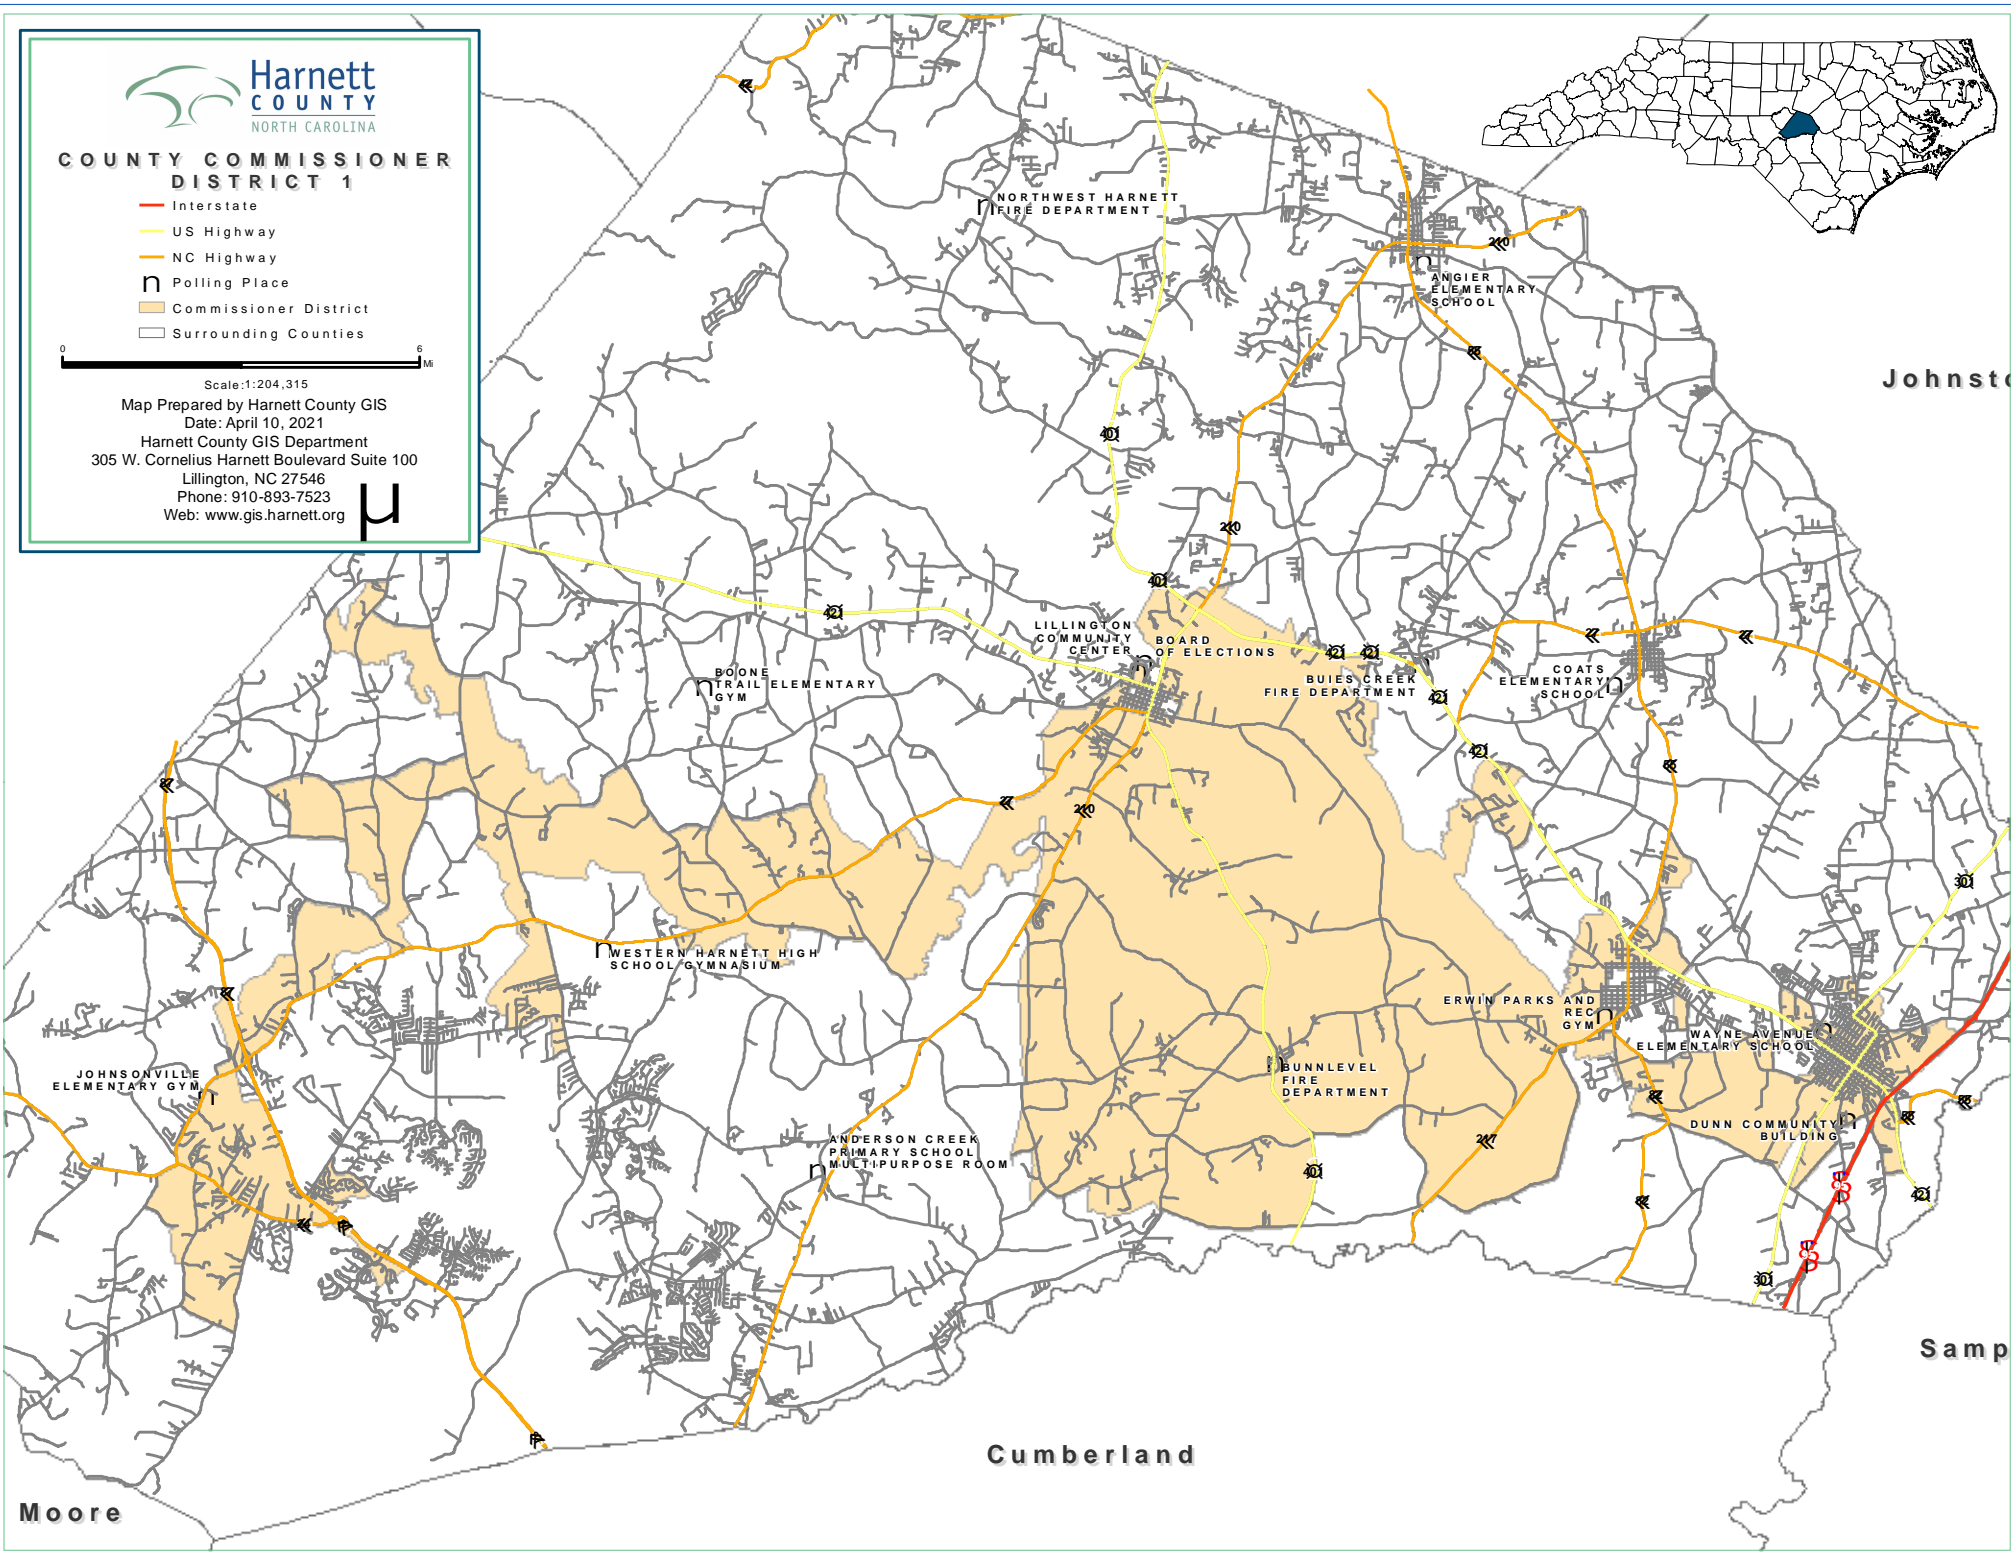

COUNTY COMMISSIONER DISTRICT 1

- Interstate
- US Highway
- NC Highway
- Polling Place
- Commissioner District
- Surrounding Counties

Scale: 1:204,315

Map Prepared by Harnett County GIS

Date: April 10, 2021

Harnett County GIS Department

305 W. Cornelius Harnett Boulevard Suite 100

Lillington, NC 27546

Phone: 910-893-7523

Web: www.gis.harnett.org

Johnsto

Samp

Cumberland

Moore