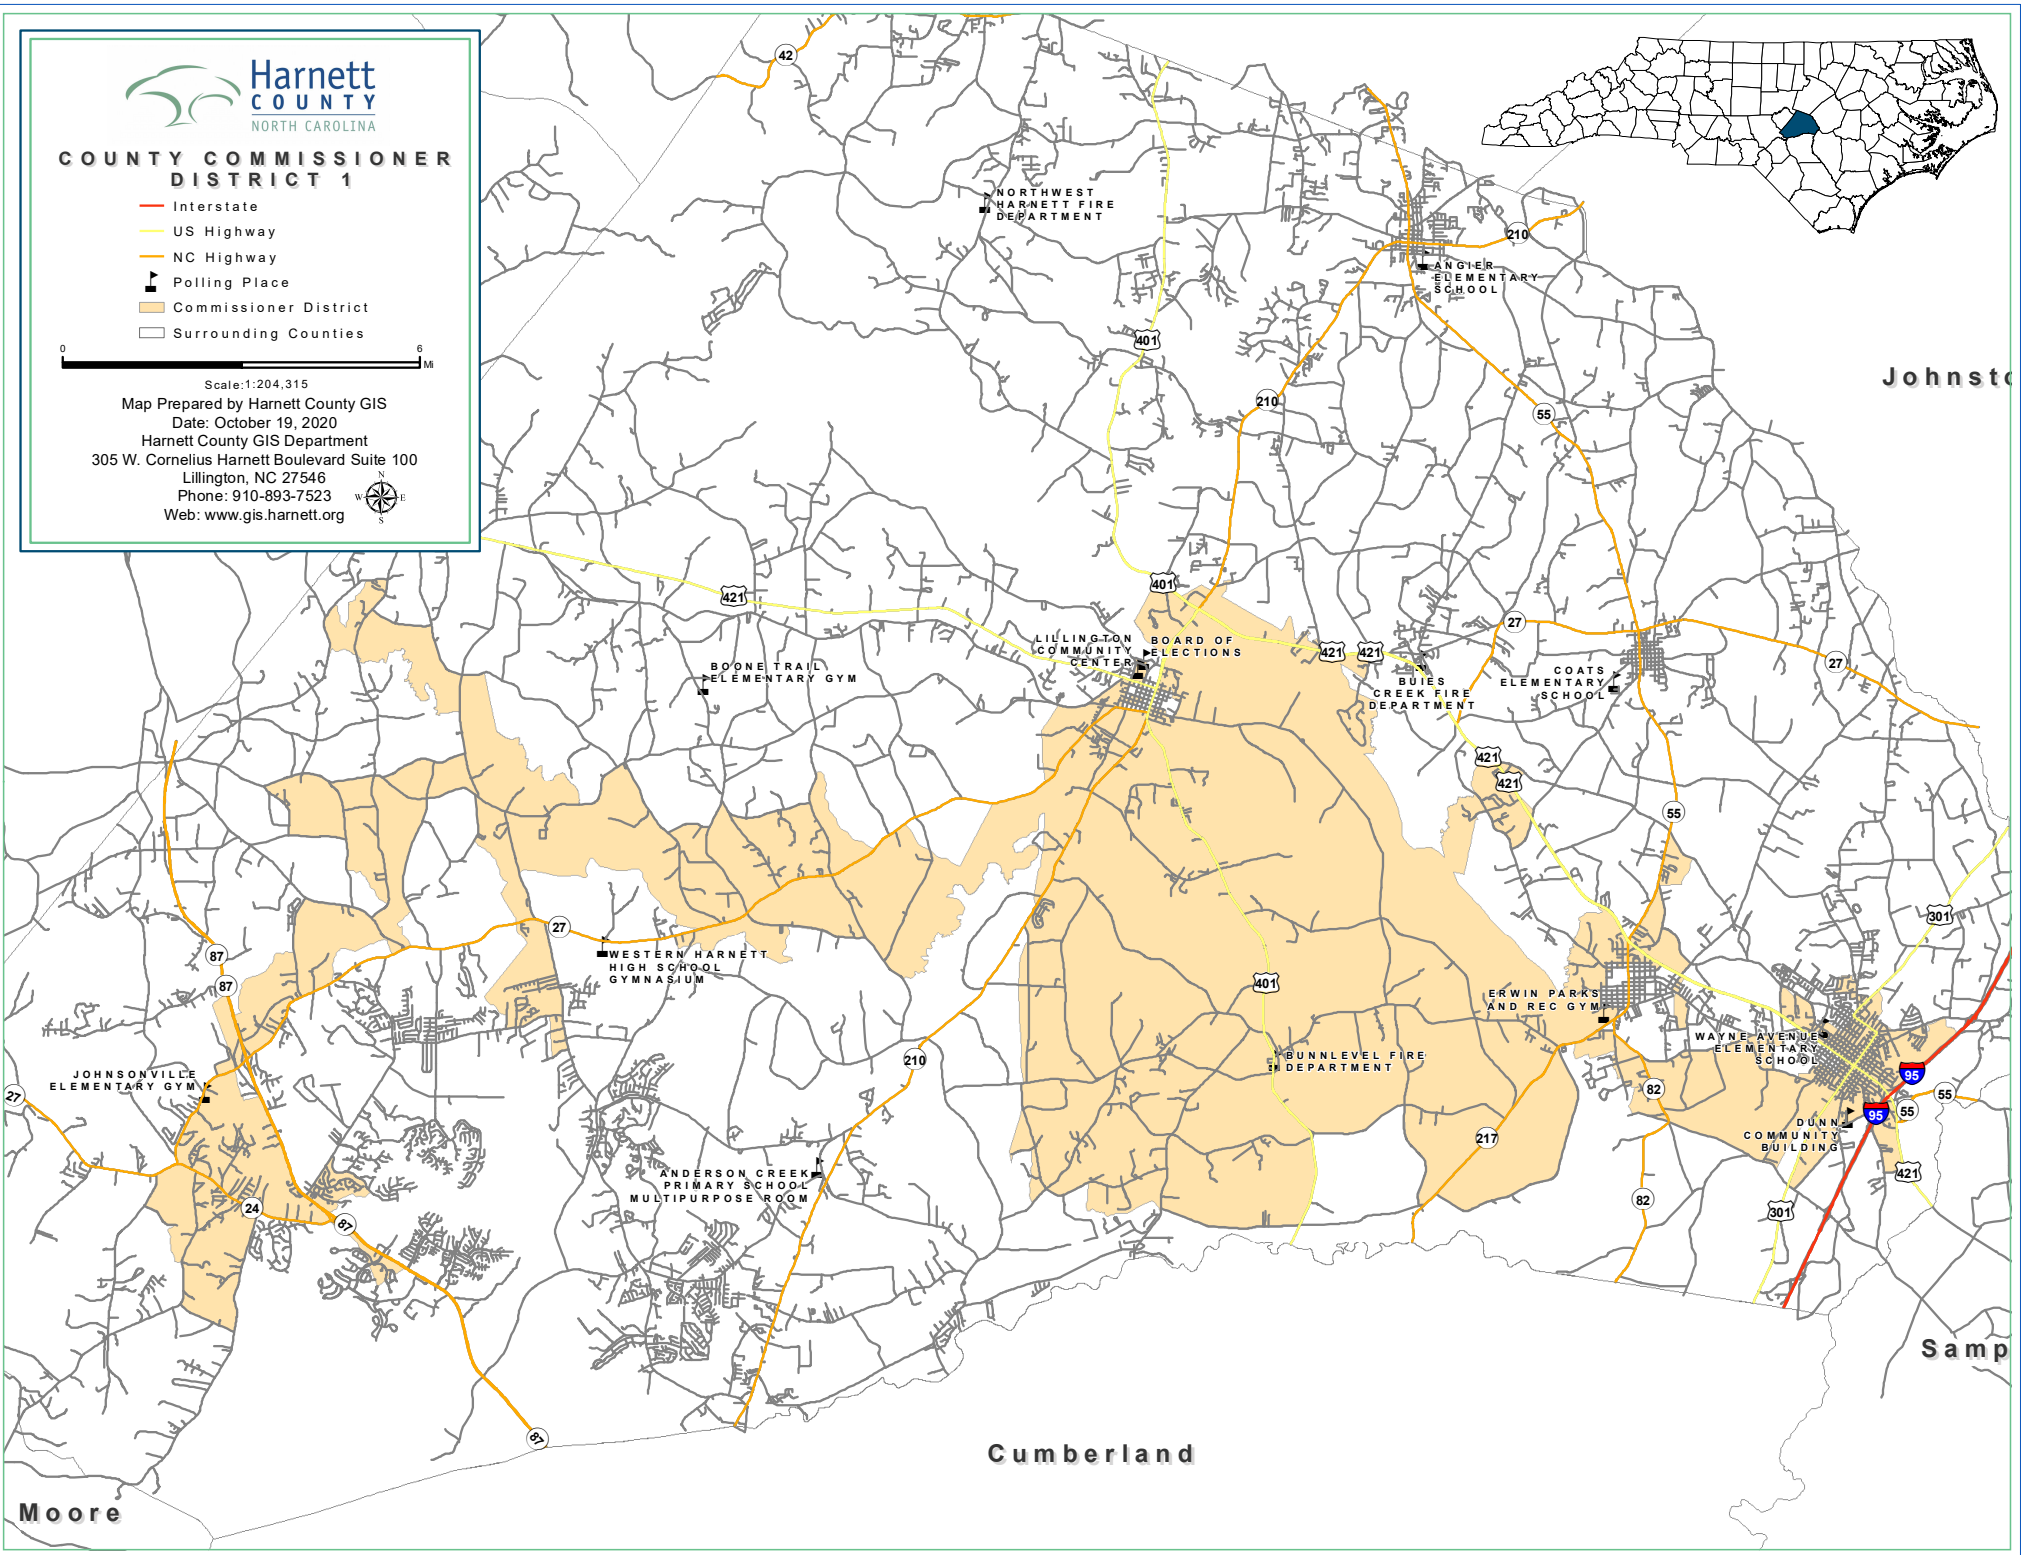

# COUNTY COMMISSIONER DISTRICT 1

- Interstate
- US Highway
- NC Highway
- Polling Place
- Commissioner District
- Surrounding Counties

Scale: 1:204,315

Map Prepared by Harnett County GIS  
 Date: October 19, 2020  
 Harnett County GIS Department  
 305 W. Cornelius Harnett Boulevard Suite 100  
 Lillington, NC 27546  
 Phone: 910-893-7523  
 Web: [www.gis.harnett.org](http://www.gis.harnett.org)

Johnston

Sampson

Cumberland

Moore