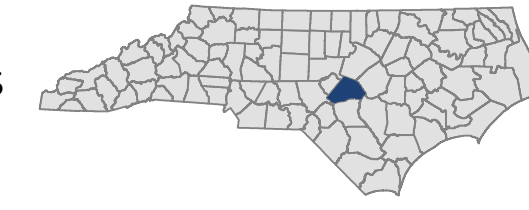

West Avasboro Voter Precinct

- Polling Place
- Roads
- Interstate
- US Highway
- NC Highway
- West Avasboro

0 0.25 0.5 1 Miles

Map Prepared by Harnett County GIS
Date: February 05, 2024
gis.harnett.org

Johnston
County

Sampson
County

Cumberland
County