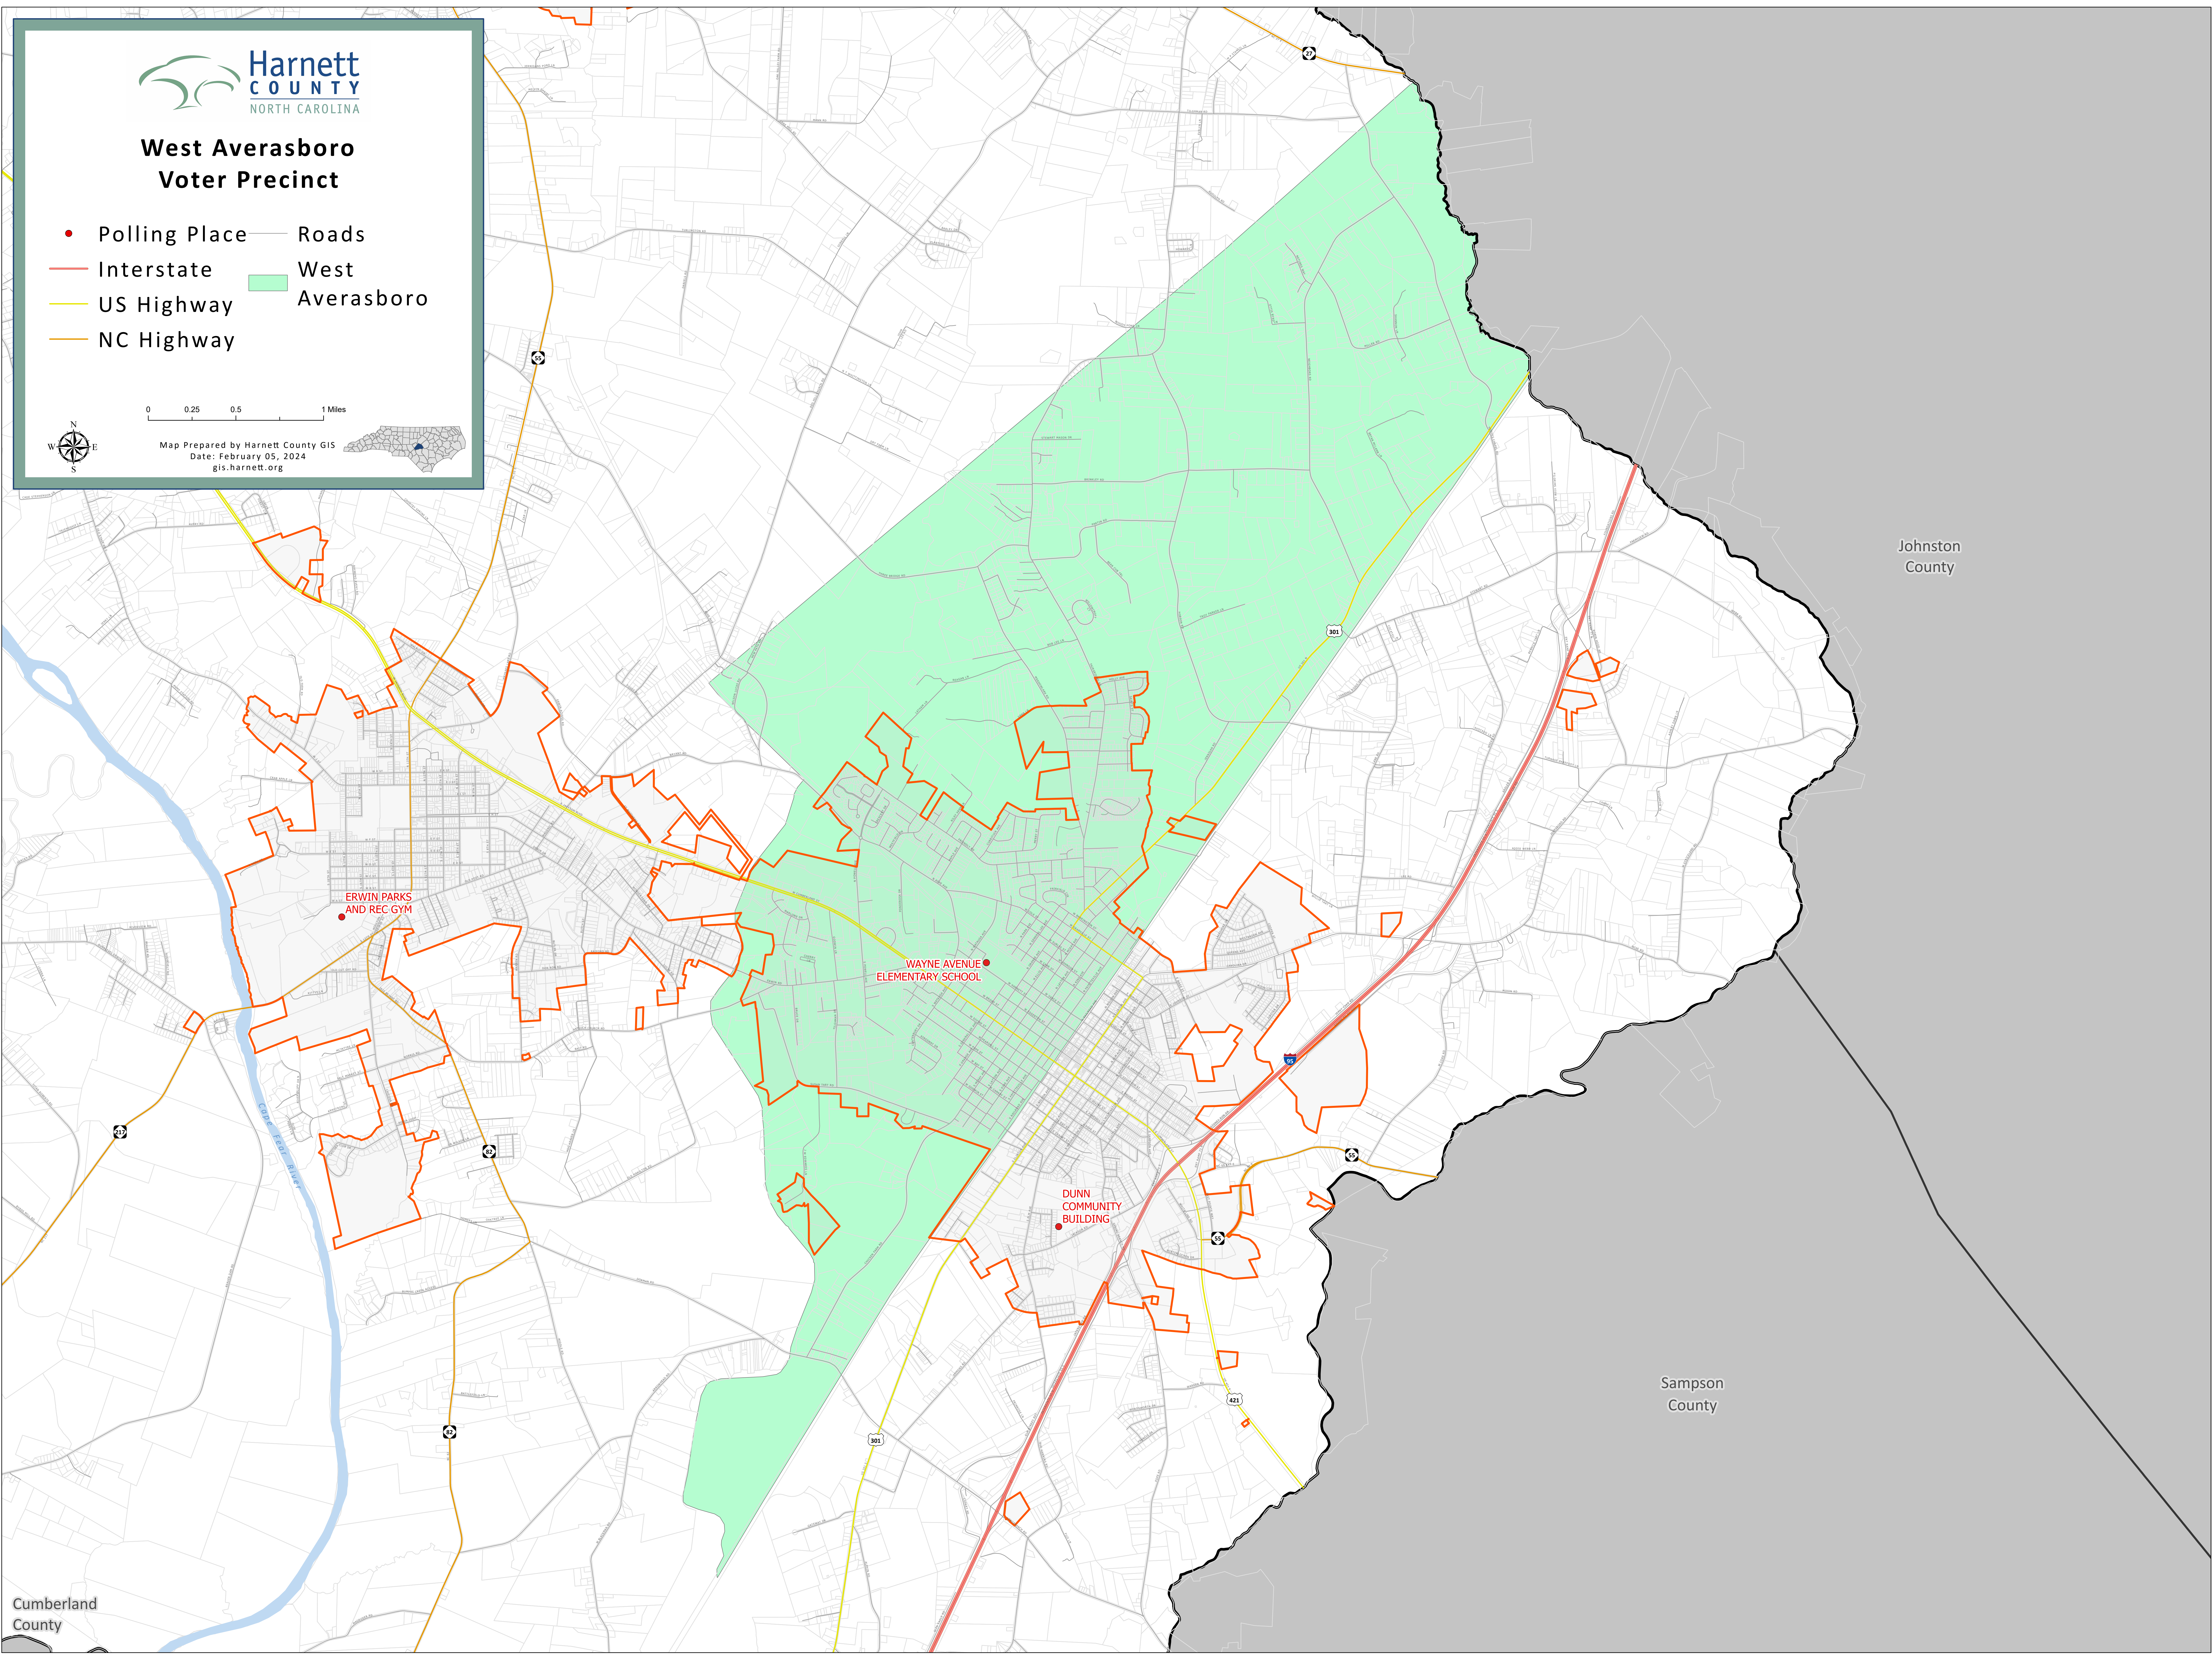

West Avasboro Voter Precinct

- Polling Place
- Roads
- Interstate
- US Highway
- NC Highway
- West Avasboro

0 0.25 0.5 1 Miles

Map Prepared by Harnett County GIS
Date: February 05, 2024
gis.harnett.org

Johnston
County

Sampson
County

Cumberland
County