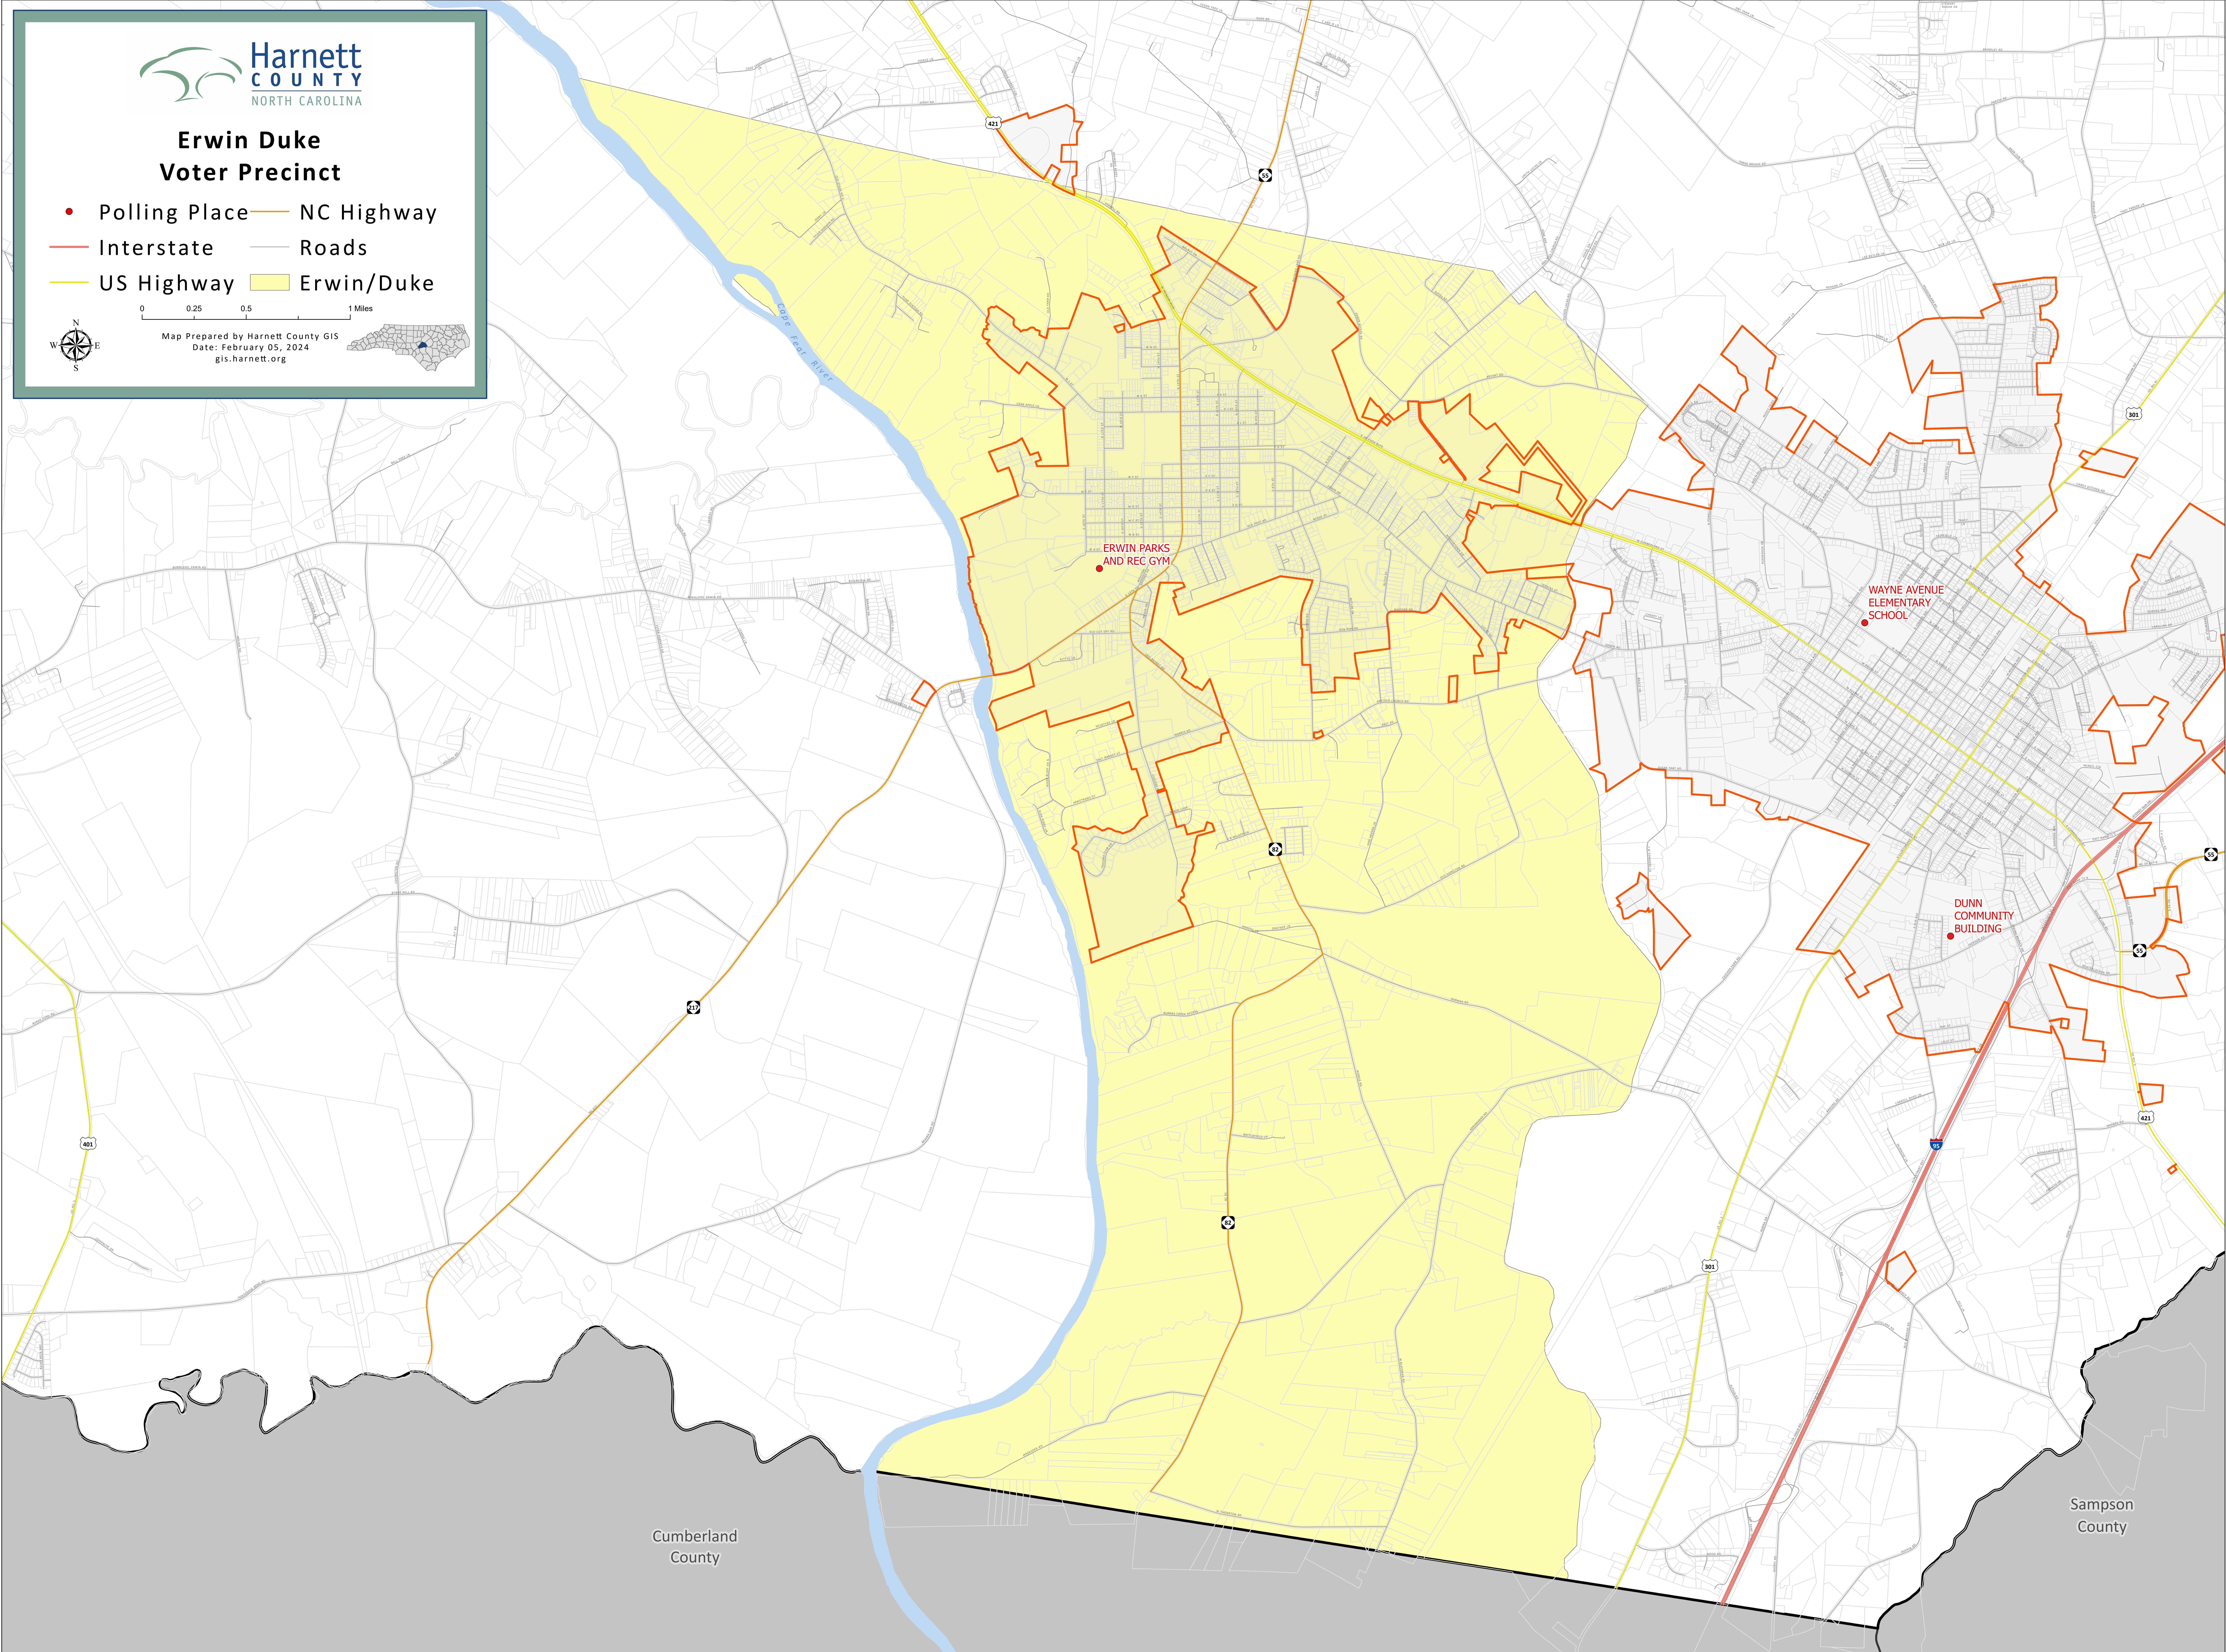

Erwin Duke Voter Precinct

- Polling Place
- NC Highway
- Interstate
- Roads
- US Highway
- Erwin/Duke

0 0.25 0.5 1 Miles

Map Prepared by Harnett County GIS
Date: February 05, 2024
gis.harnett.org

Cumberland County

Sampson County