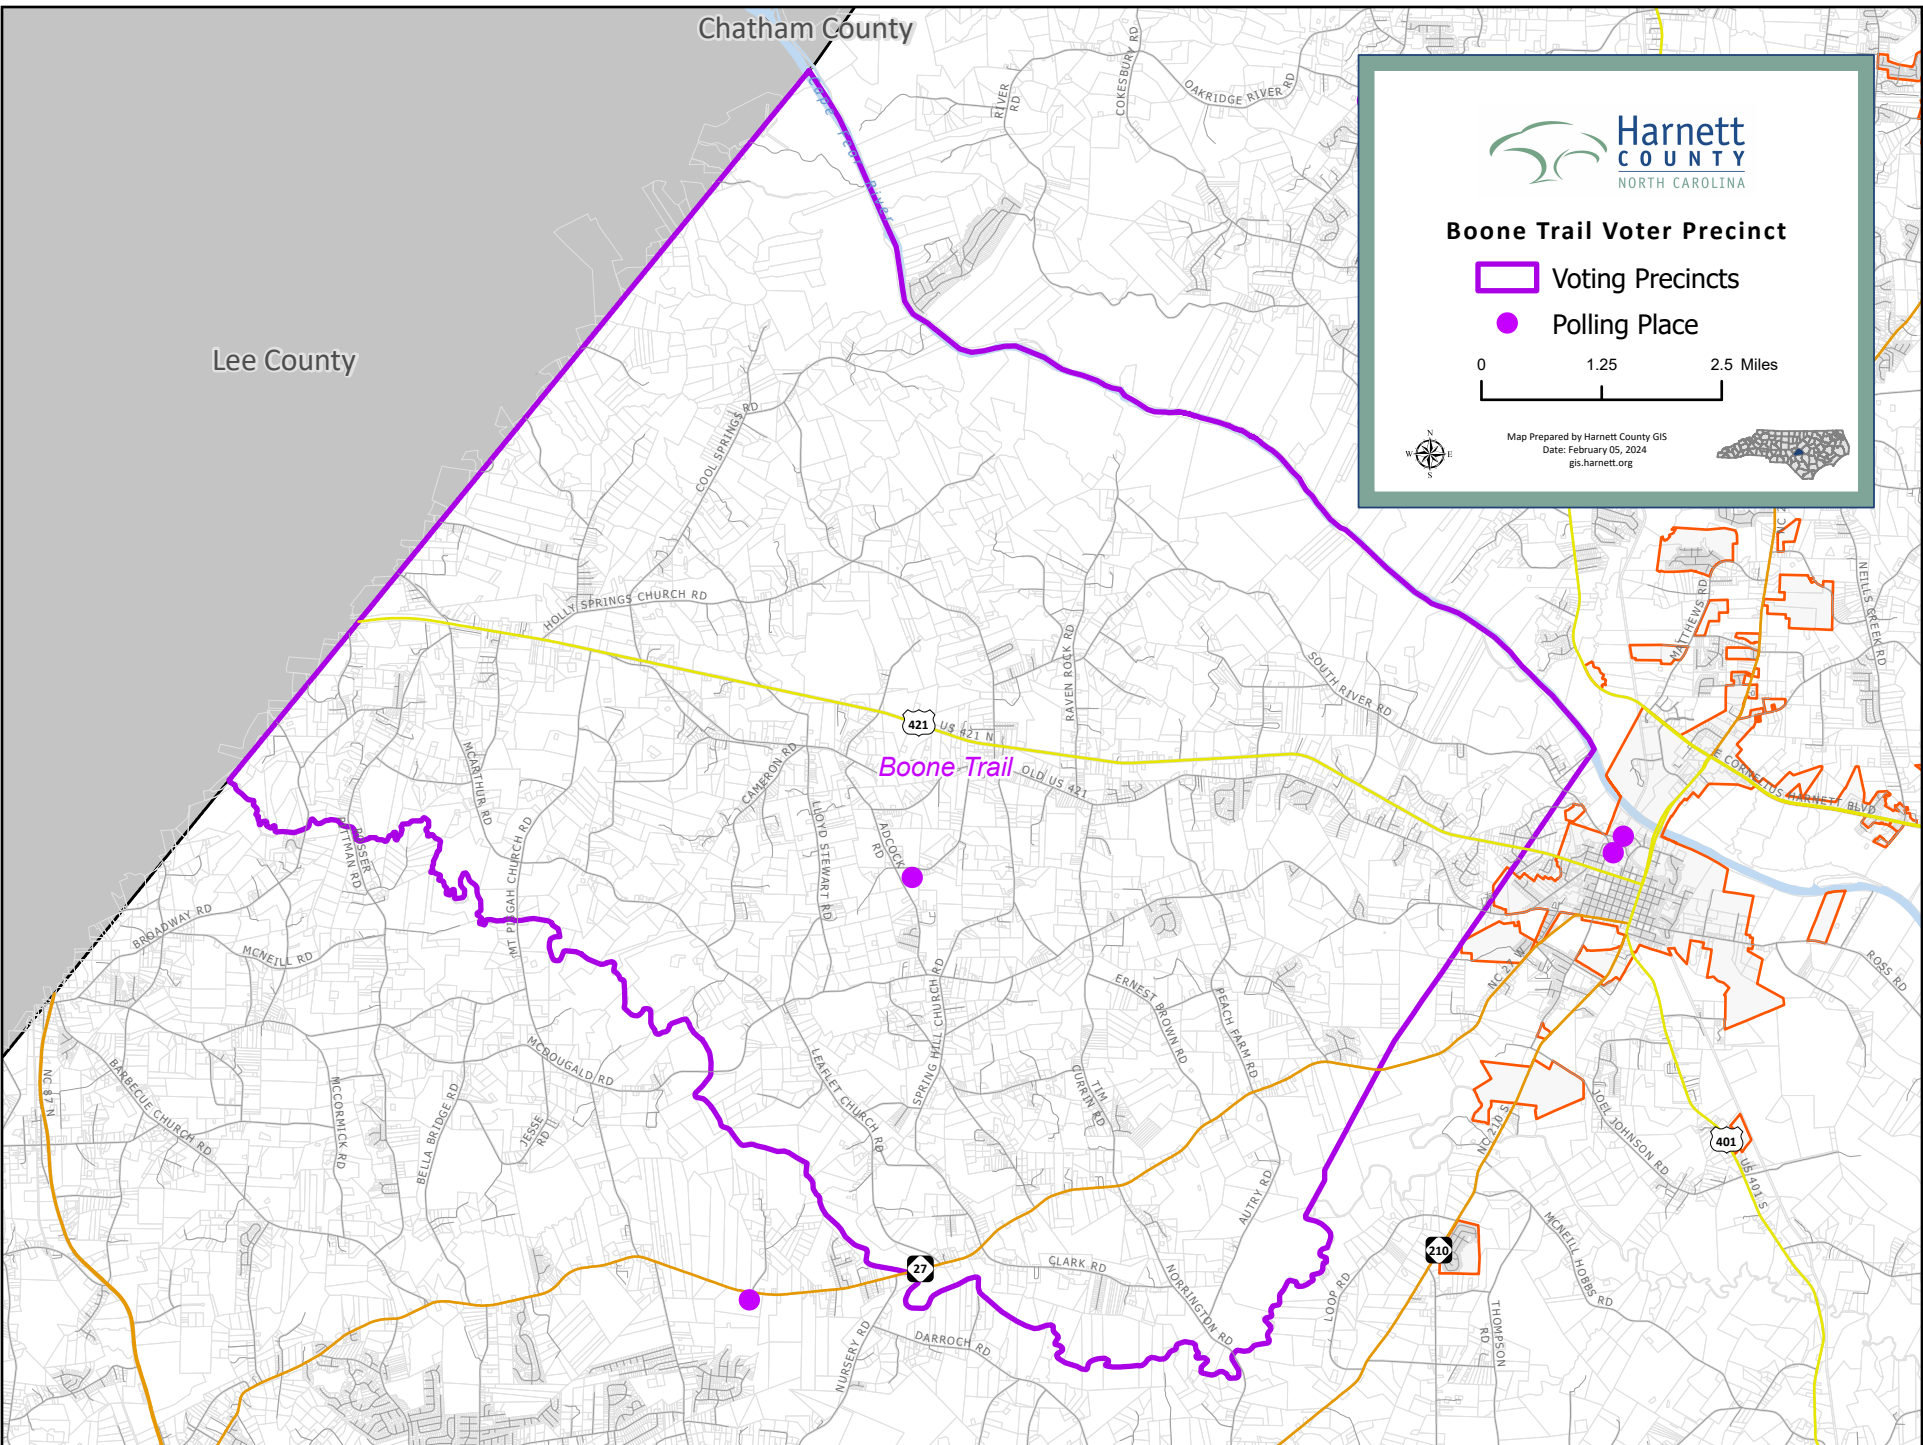

Chatham County

Lee County

Boone Trail Voter Precinct

Voting Precincts

Polling Place

0 1.25 2.5 Miles

Boone Trail

421

421

401

401

27

210