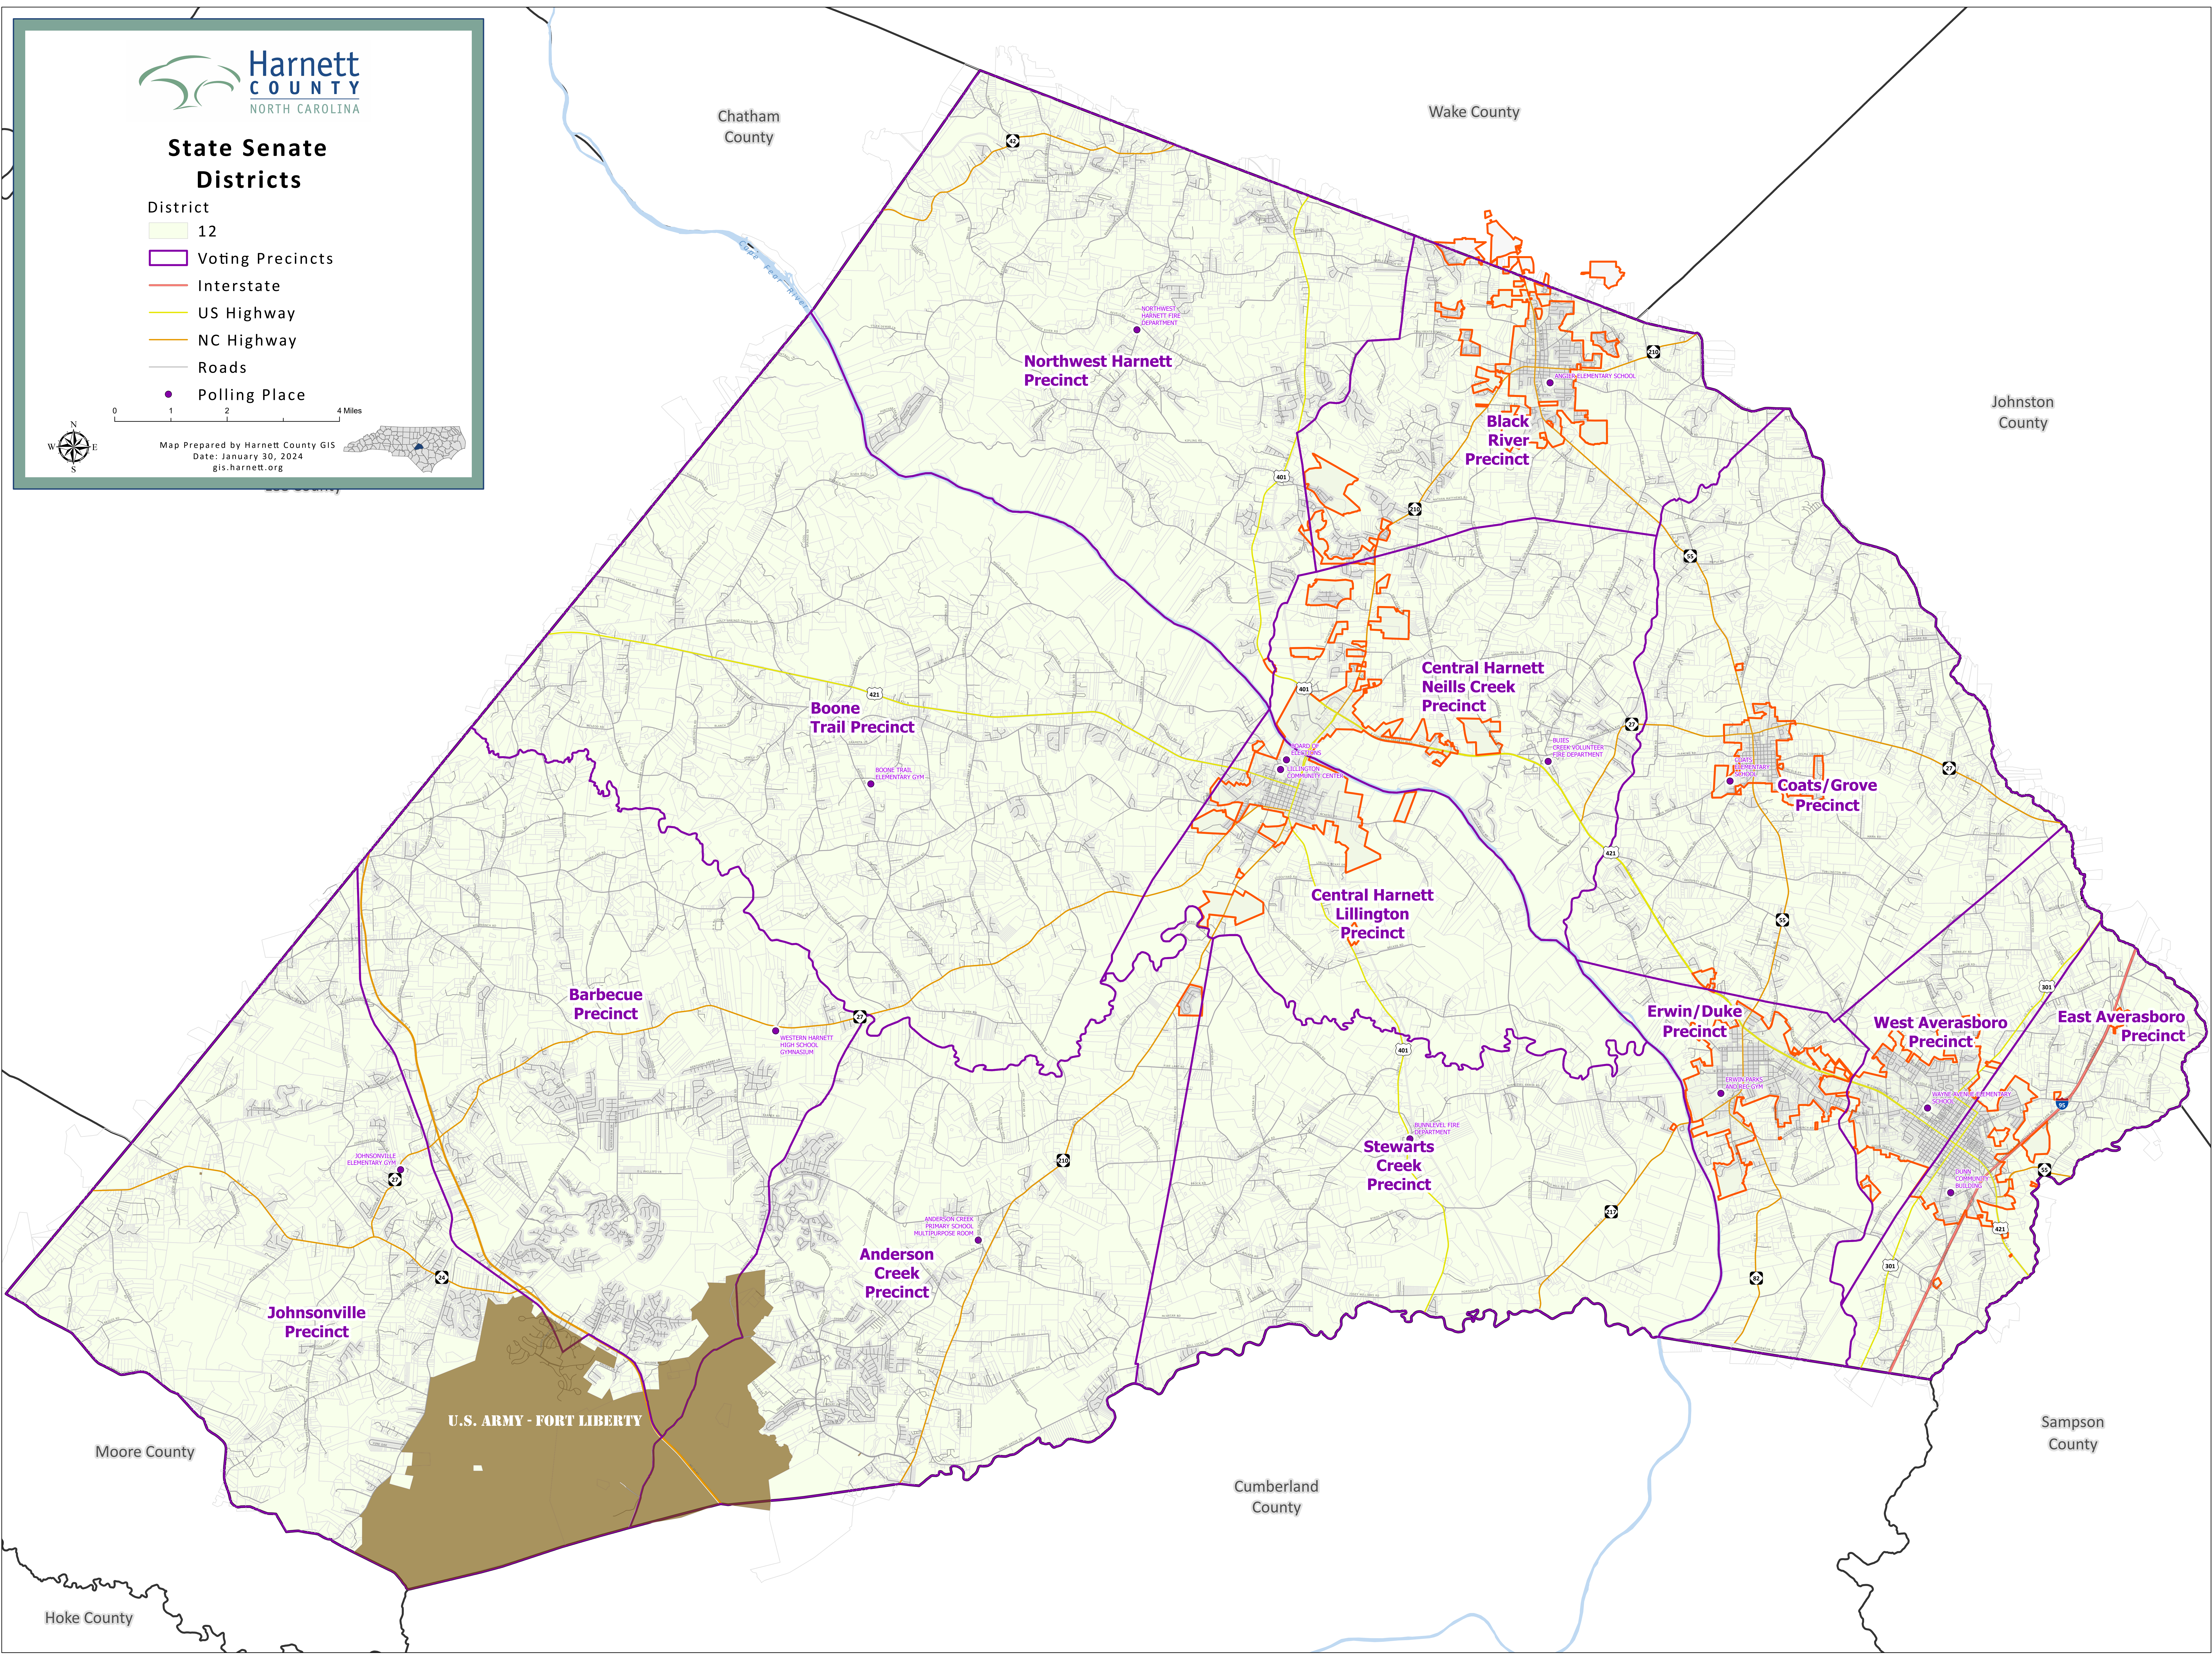

State Senate Districts

- District 12
- Voting Precincts
- Interstate
- US Highway
- NC Highway
- Roads
- Polling Place

0 1 2 4 Miles

Map Prepared by Harnett County GIS
Date: January 30, 2024
gis.harnett.org

Chatham County

Wake County

Johnston County

Sampson County

Cumberland County

Moore County

U.S. ARMY - FORT LIBERTY

Hoke County

Northwest Harnett Precinct

Black River Precinct

Boone Trail Precinct

Central Harnett Neills Creek Precinct

Coats/Grove Precinct

Central Harnett Lillington Precinct

Barbecue Precinct

Erwin/Duke Precinct

West Averasboro Precinct

East Averasboro Precinct

Johnsonville Precinct

Anderson Creek Precinct

Stewarts Creek Precinct