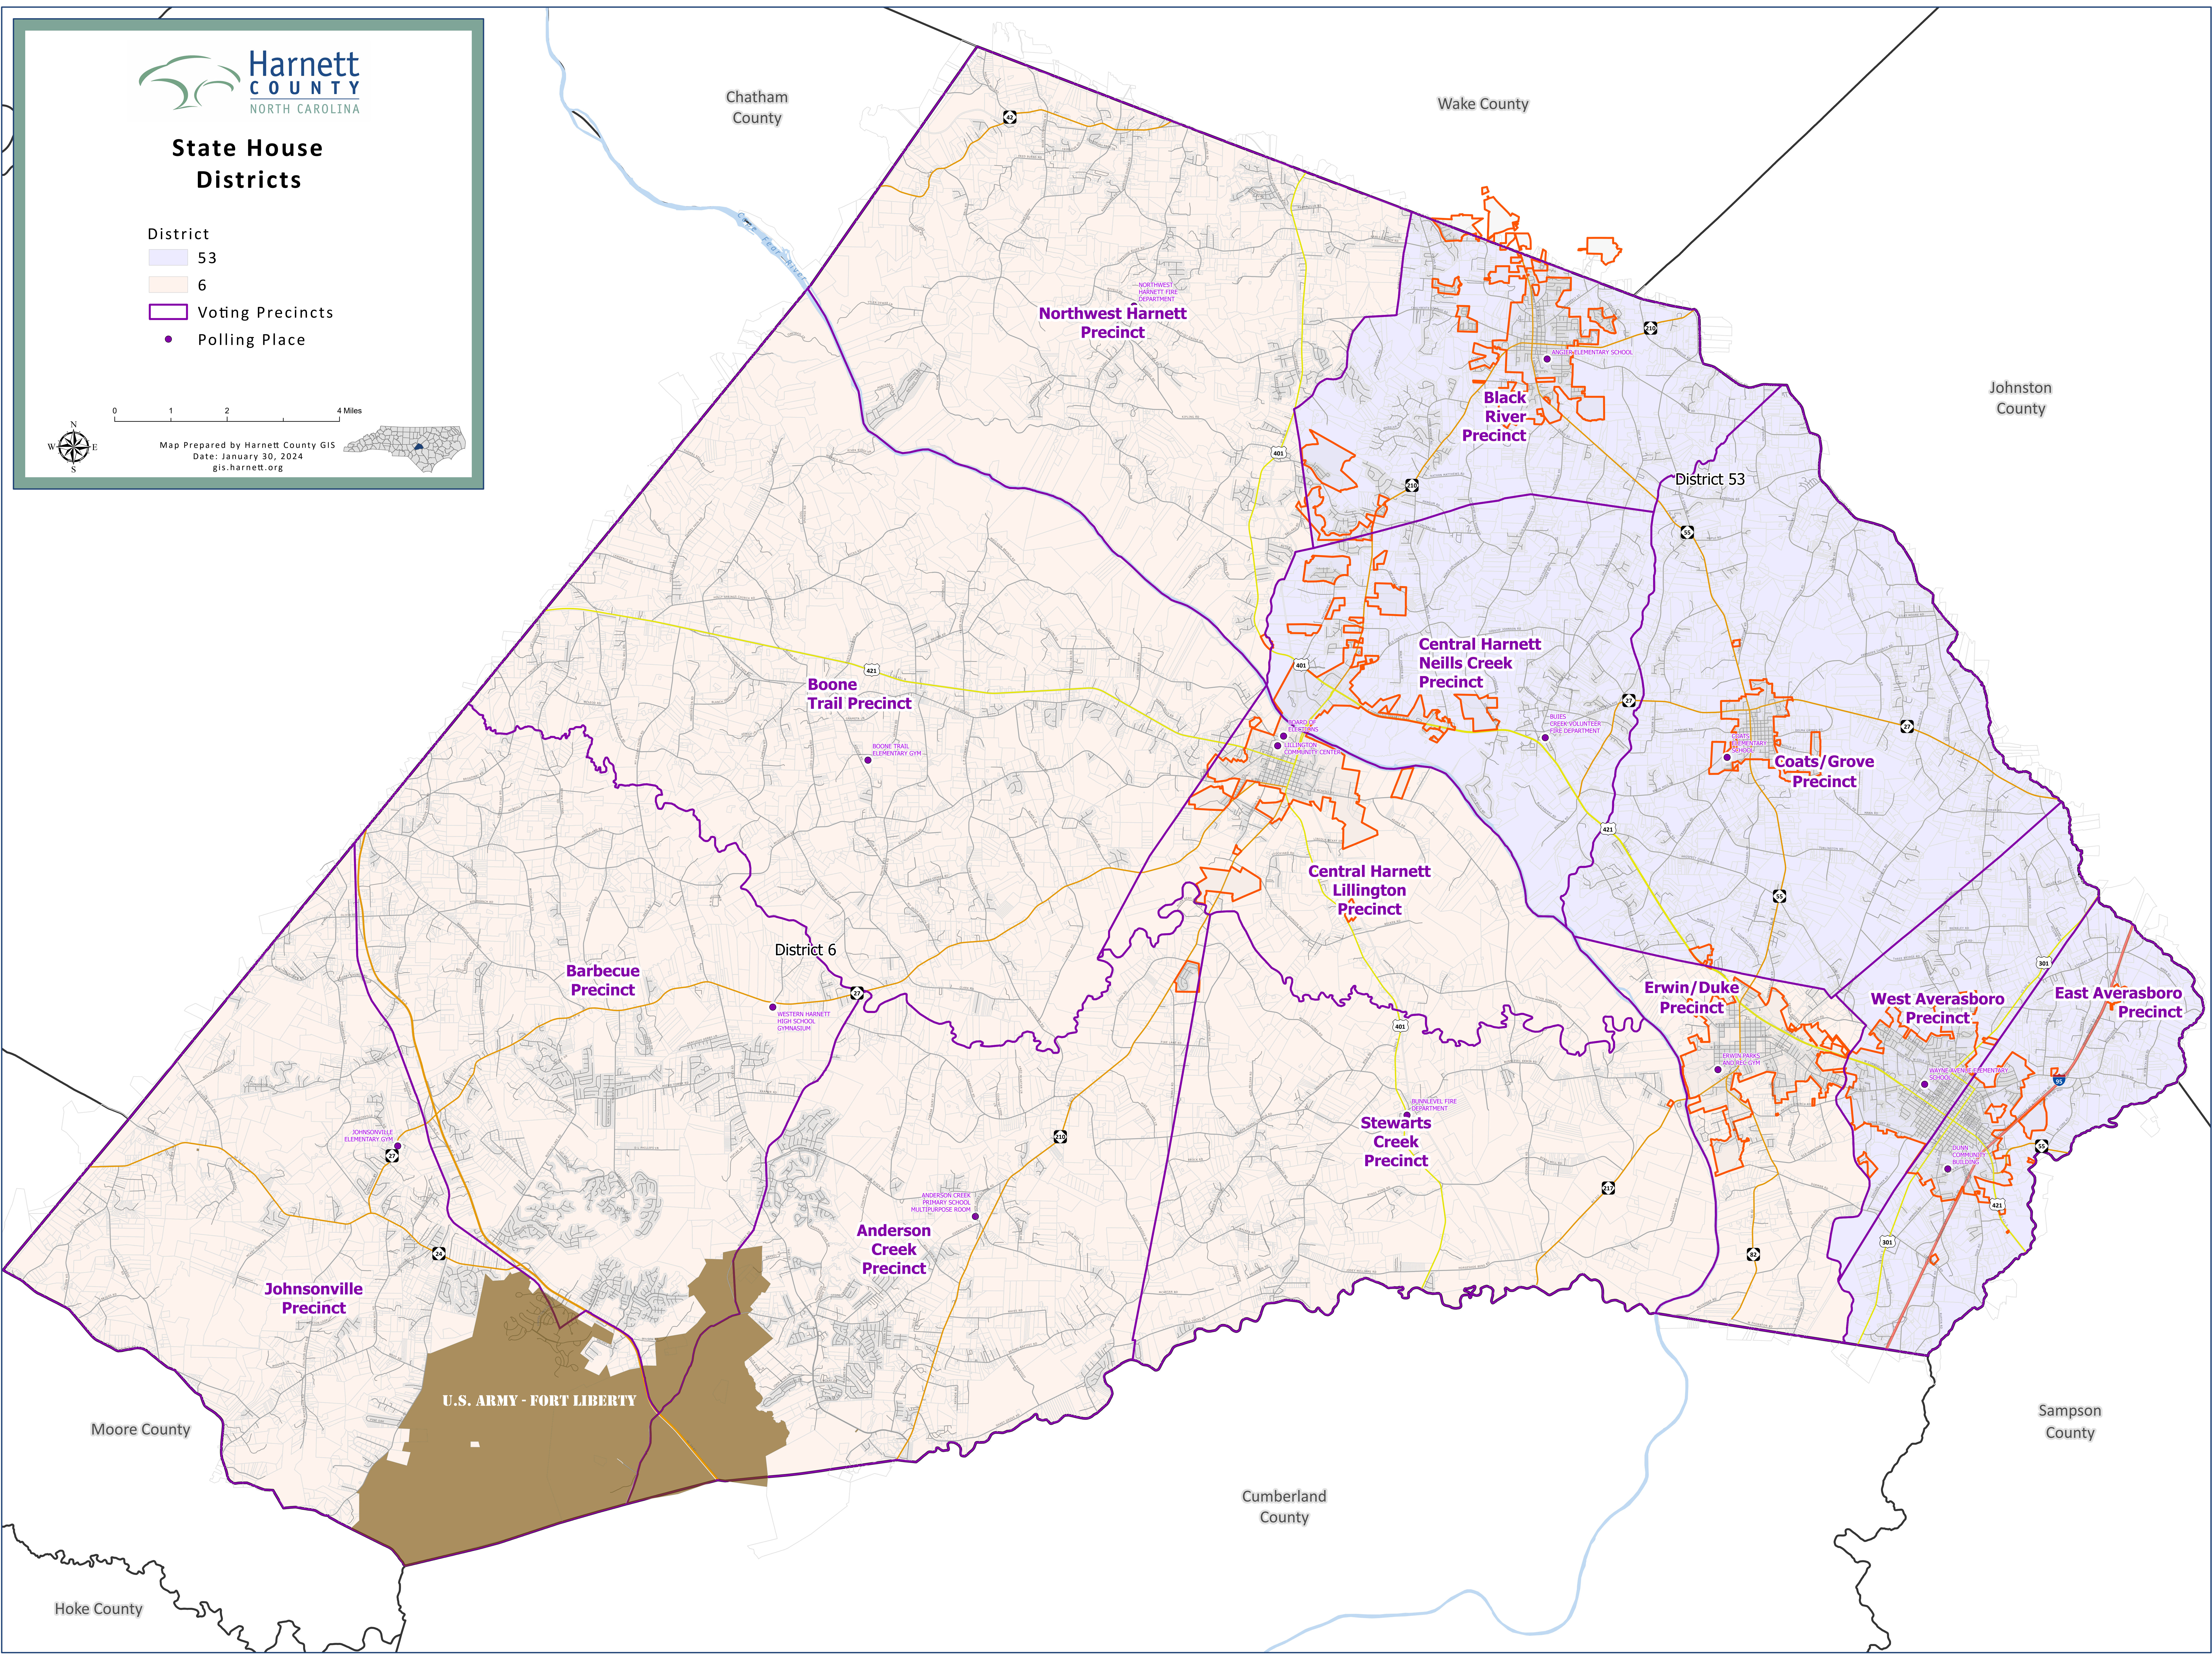

State House Districts

- District 53
- District 6
- Voting Precincts
- Polling Place

Map Prepared by Harnett County GIS
Date: January 30, 2024
gis.harnett.org

Chatham County

Wake County

Johnston County

District 53

District 6

Moore County

U.S. ARMY - FORT LIBERTY

Cumberland County

Sampson County

Hoke County

Northwest Harnett Precinct

Black River Precinct

Boone Trail Precinct

Central Harnett Neills Creek Precinct

Coats/Grove Precinct

Central Harnett Lillington Precinct

Barbecue Precinct

Erwin/Duke Precinct

West Averagesboro Precinct

East Averagesboro Precinct

Anderson Creek Precinct

Stewarts Creek Precinct

Johnsonville Precinct