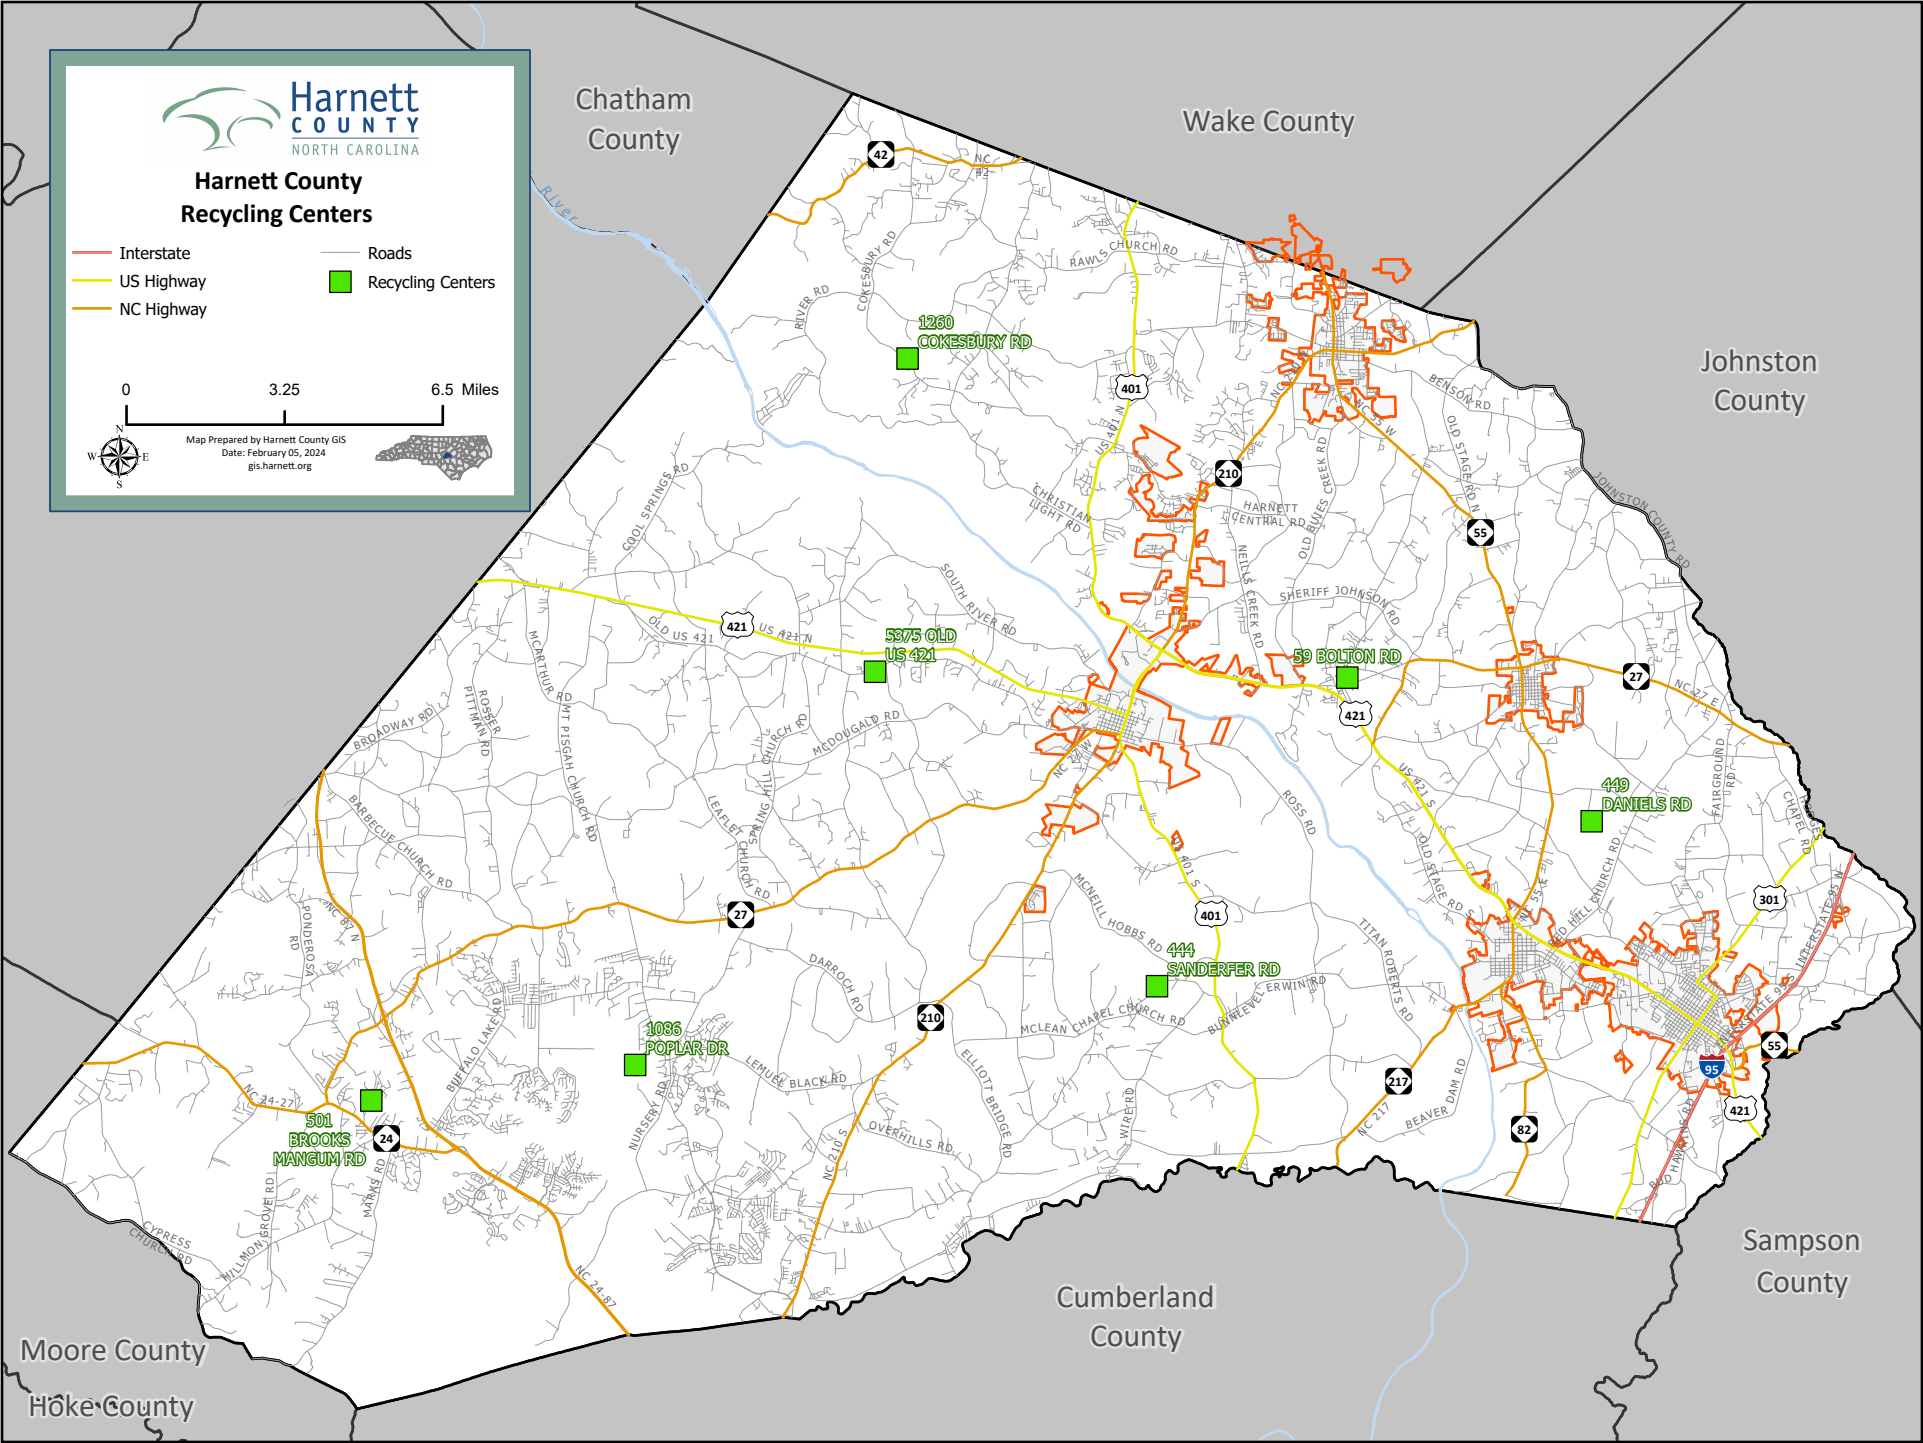

### Harnett County Recycling Centers

- Interstate
- US Highway
- NC Highway
- Roads
- Recycling Centers

Chatham County

Wake County

Johnston County

Cumberland County

Sampson County

Moore County  
Hoke County