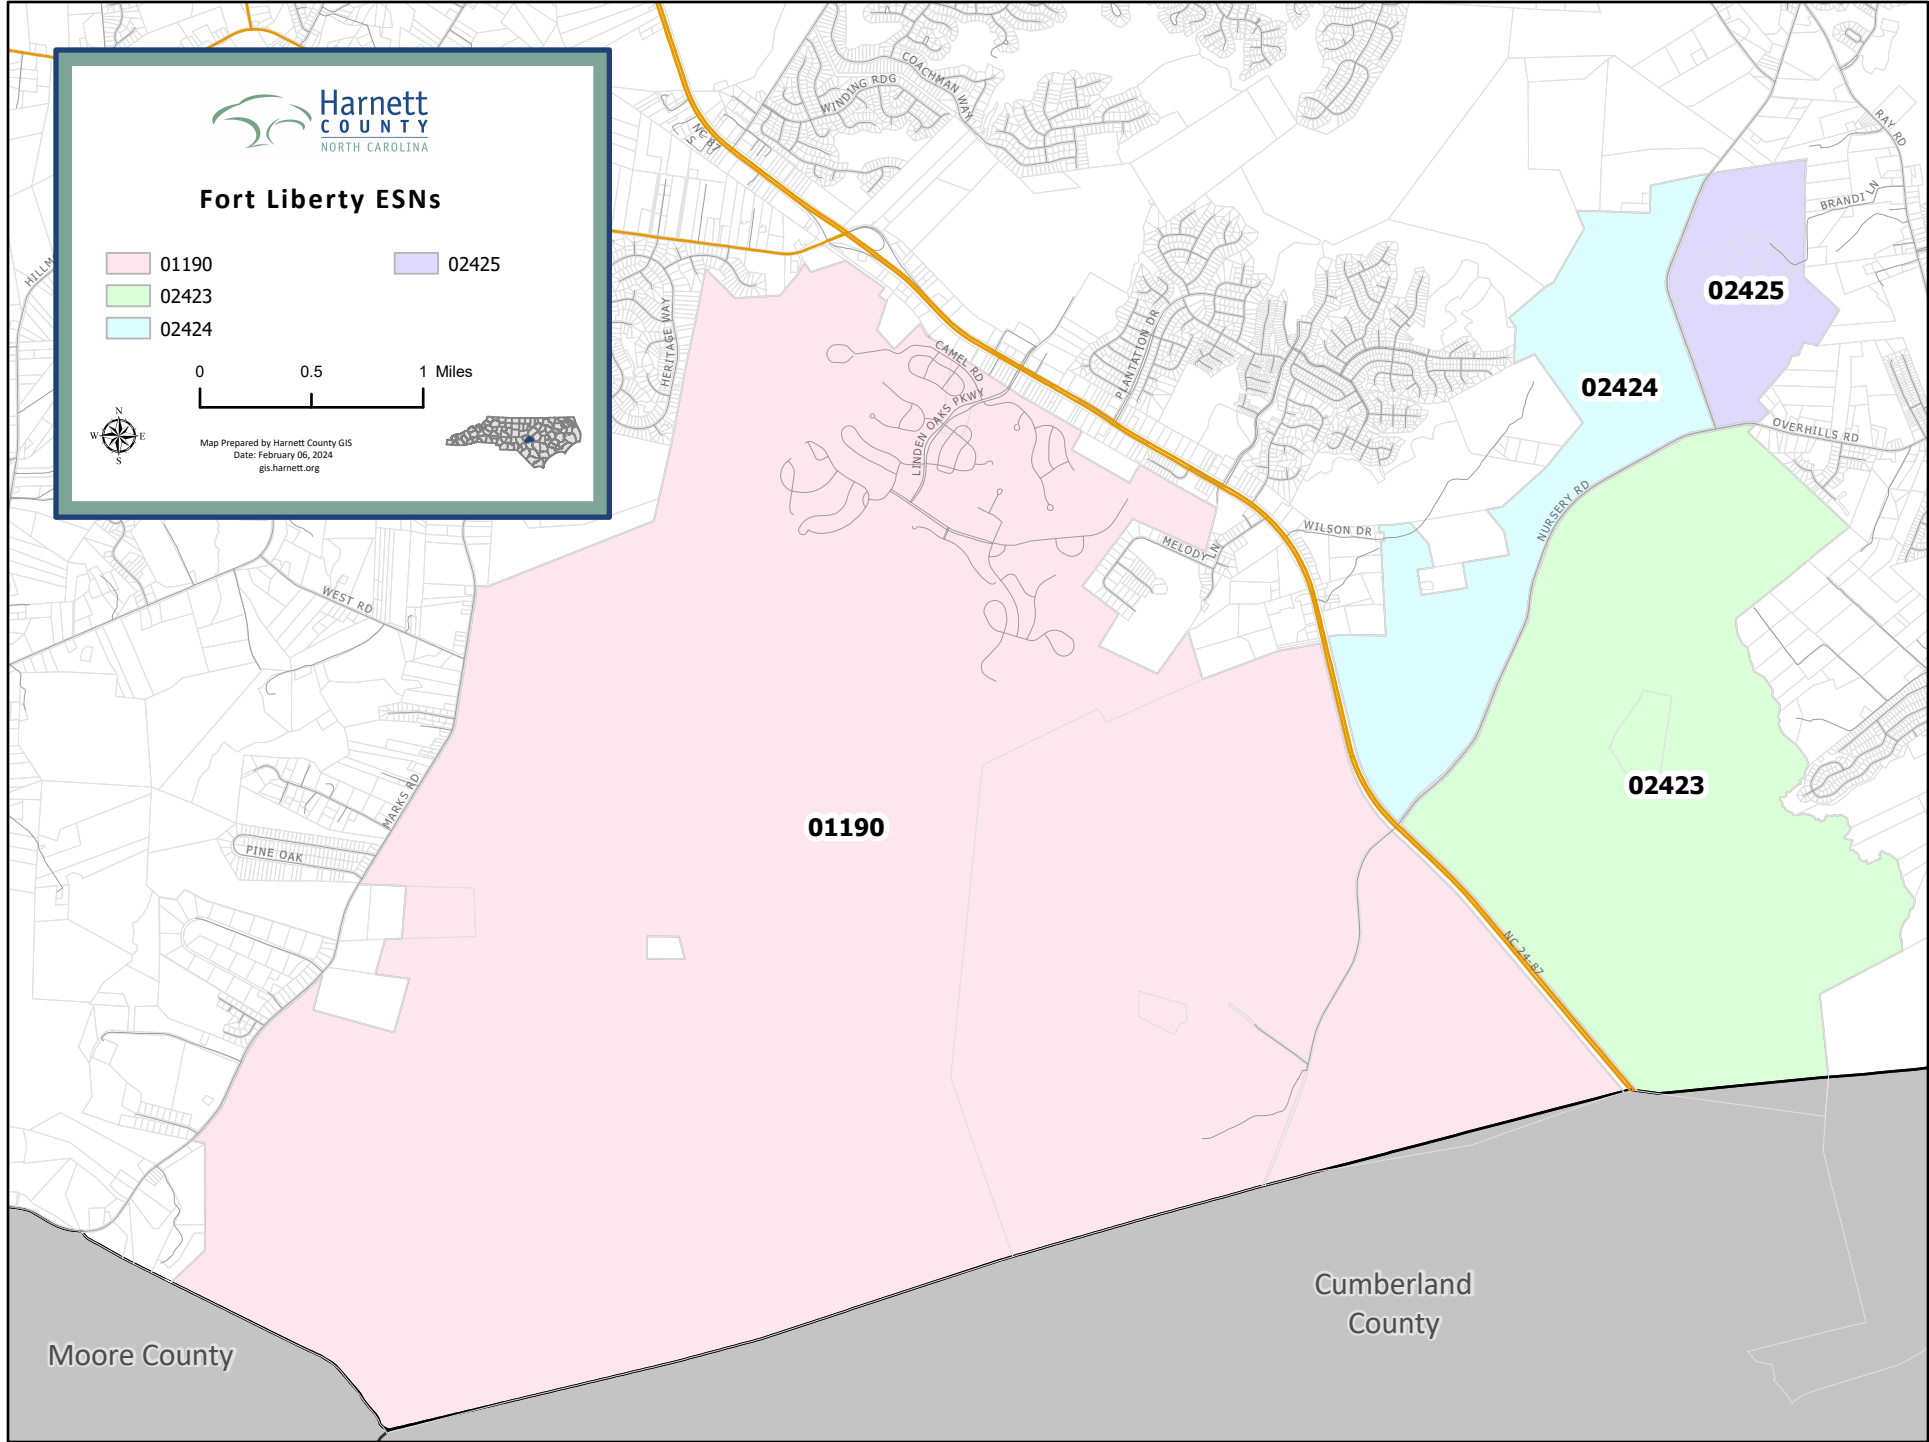

Fort Liberty ESNs

- 01190
- 02423
- 02424
- 02425

Moore County

Cumberland County