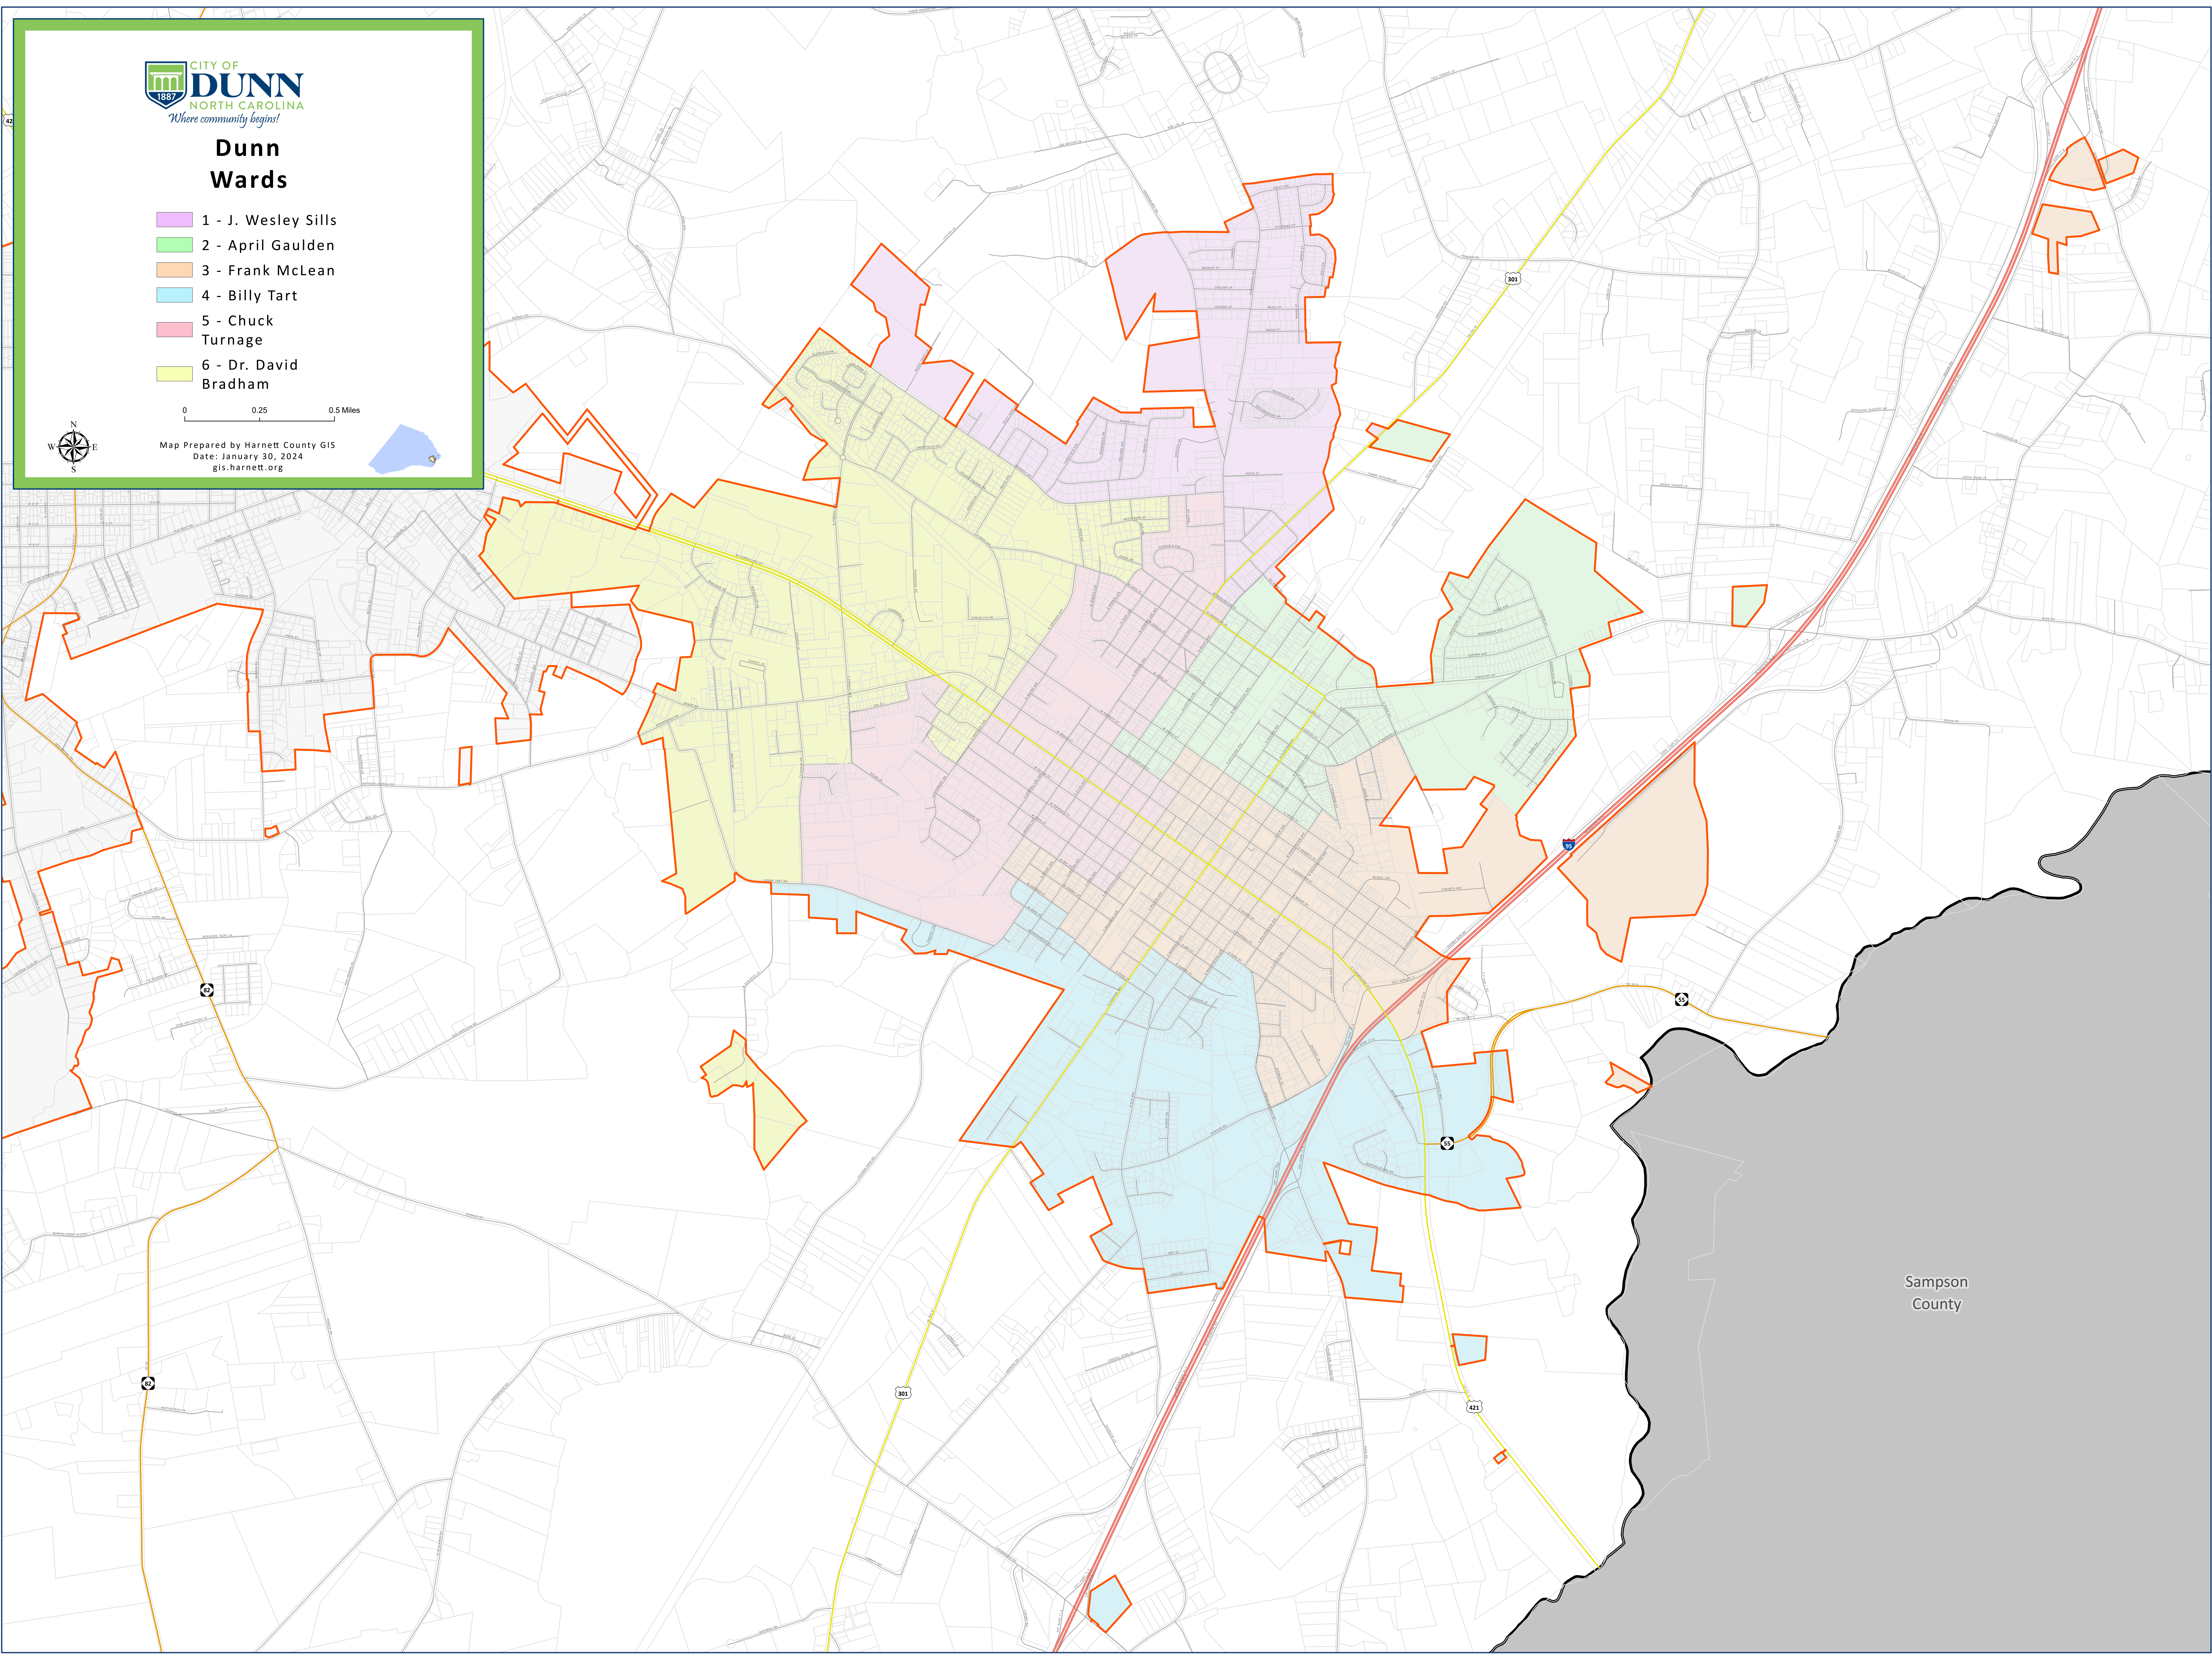

Dunn Wards

- 1 - J. Wesley Sills
- 2 - April Gauden
- 3 - Frank McLean
- 4 - Billy Tart
- 5 - Chuck Turnage
- 6 - Dr. David Bradham

0 0.25 0.5 Miles

Map Prepared by Harnett County GIS
Date: January 30, 2024
gis.harnett.org

Sampson County