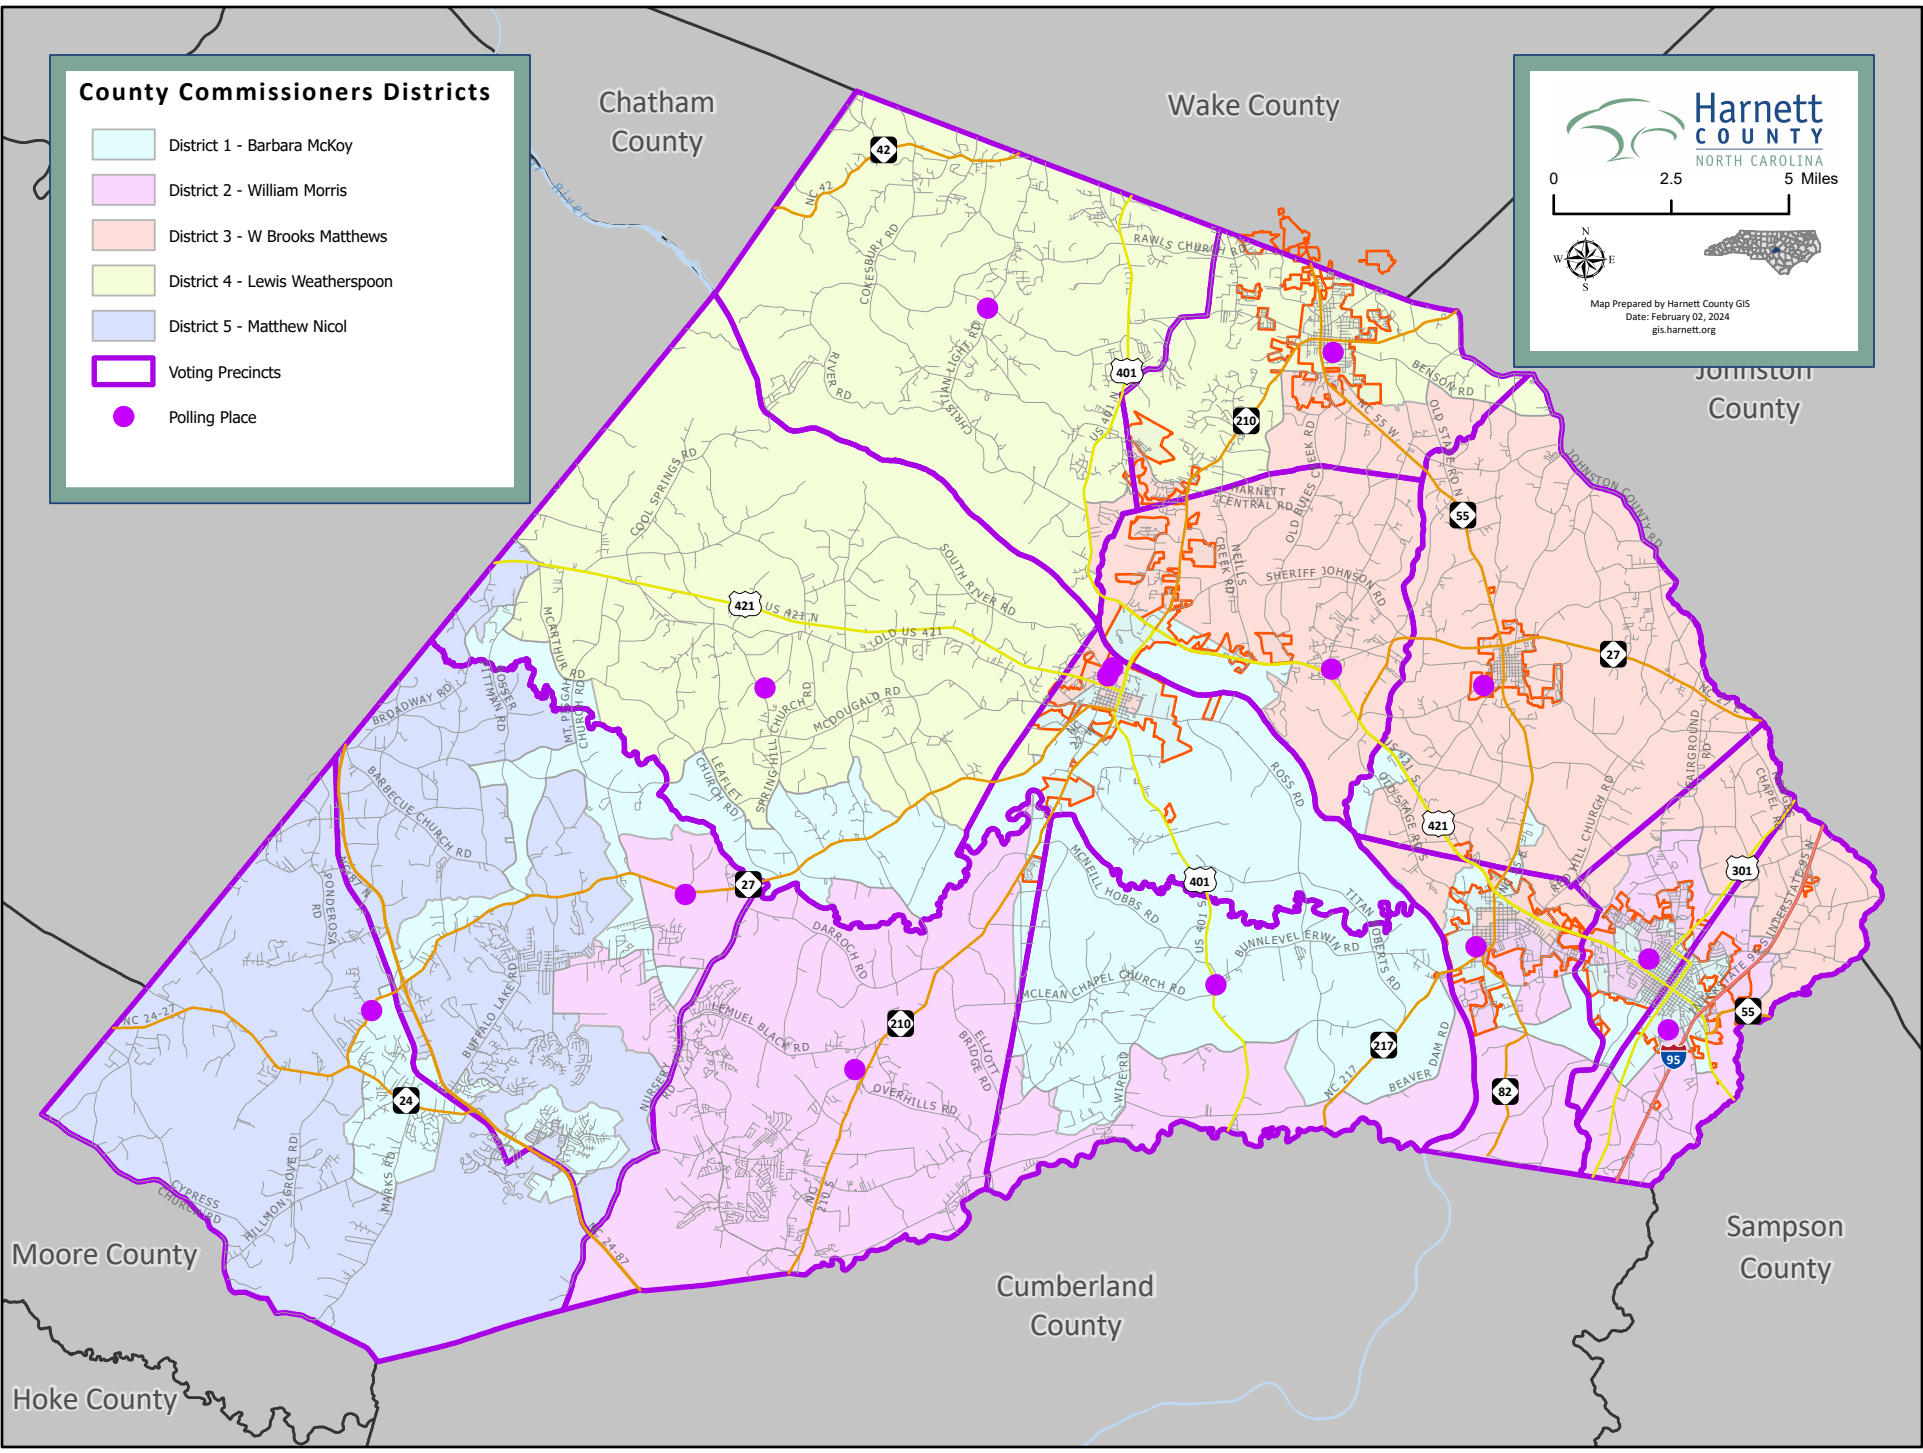

0 2.5 5 Miles

County Commissioners Districts

- District 1 - Barbara McKoy
- District 2 - William Morris
- District 3 - W Brooks Matthews
- District 4 - Lewis Weatherspoon
- District 5 - Matthew Nicol
- Voting Precincts
- Polling Place

Chatham County

Wake County

Johnston County

Moore County

Hoke County

Cumberland County

Sampson County