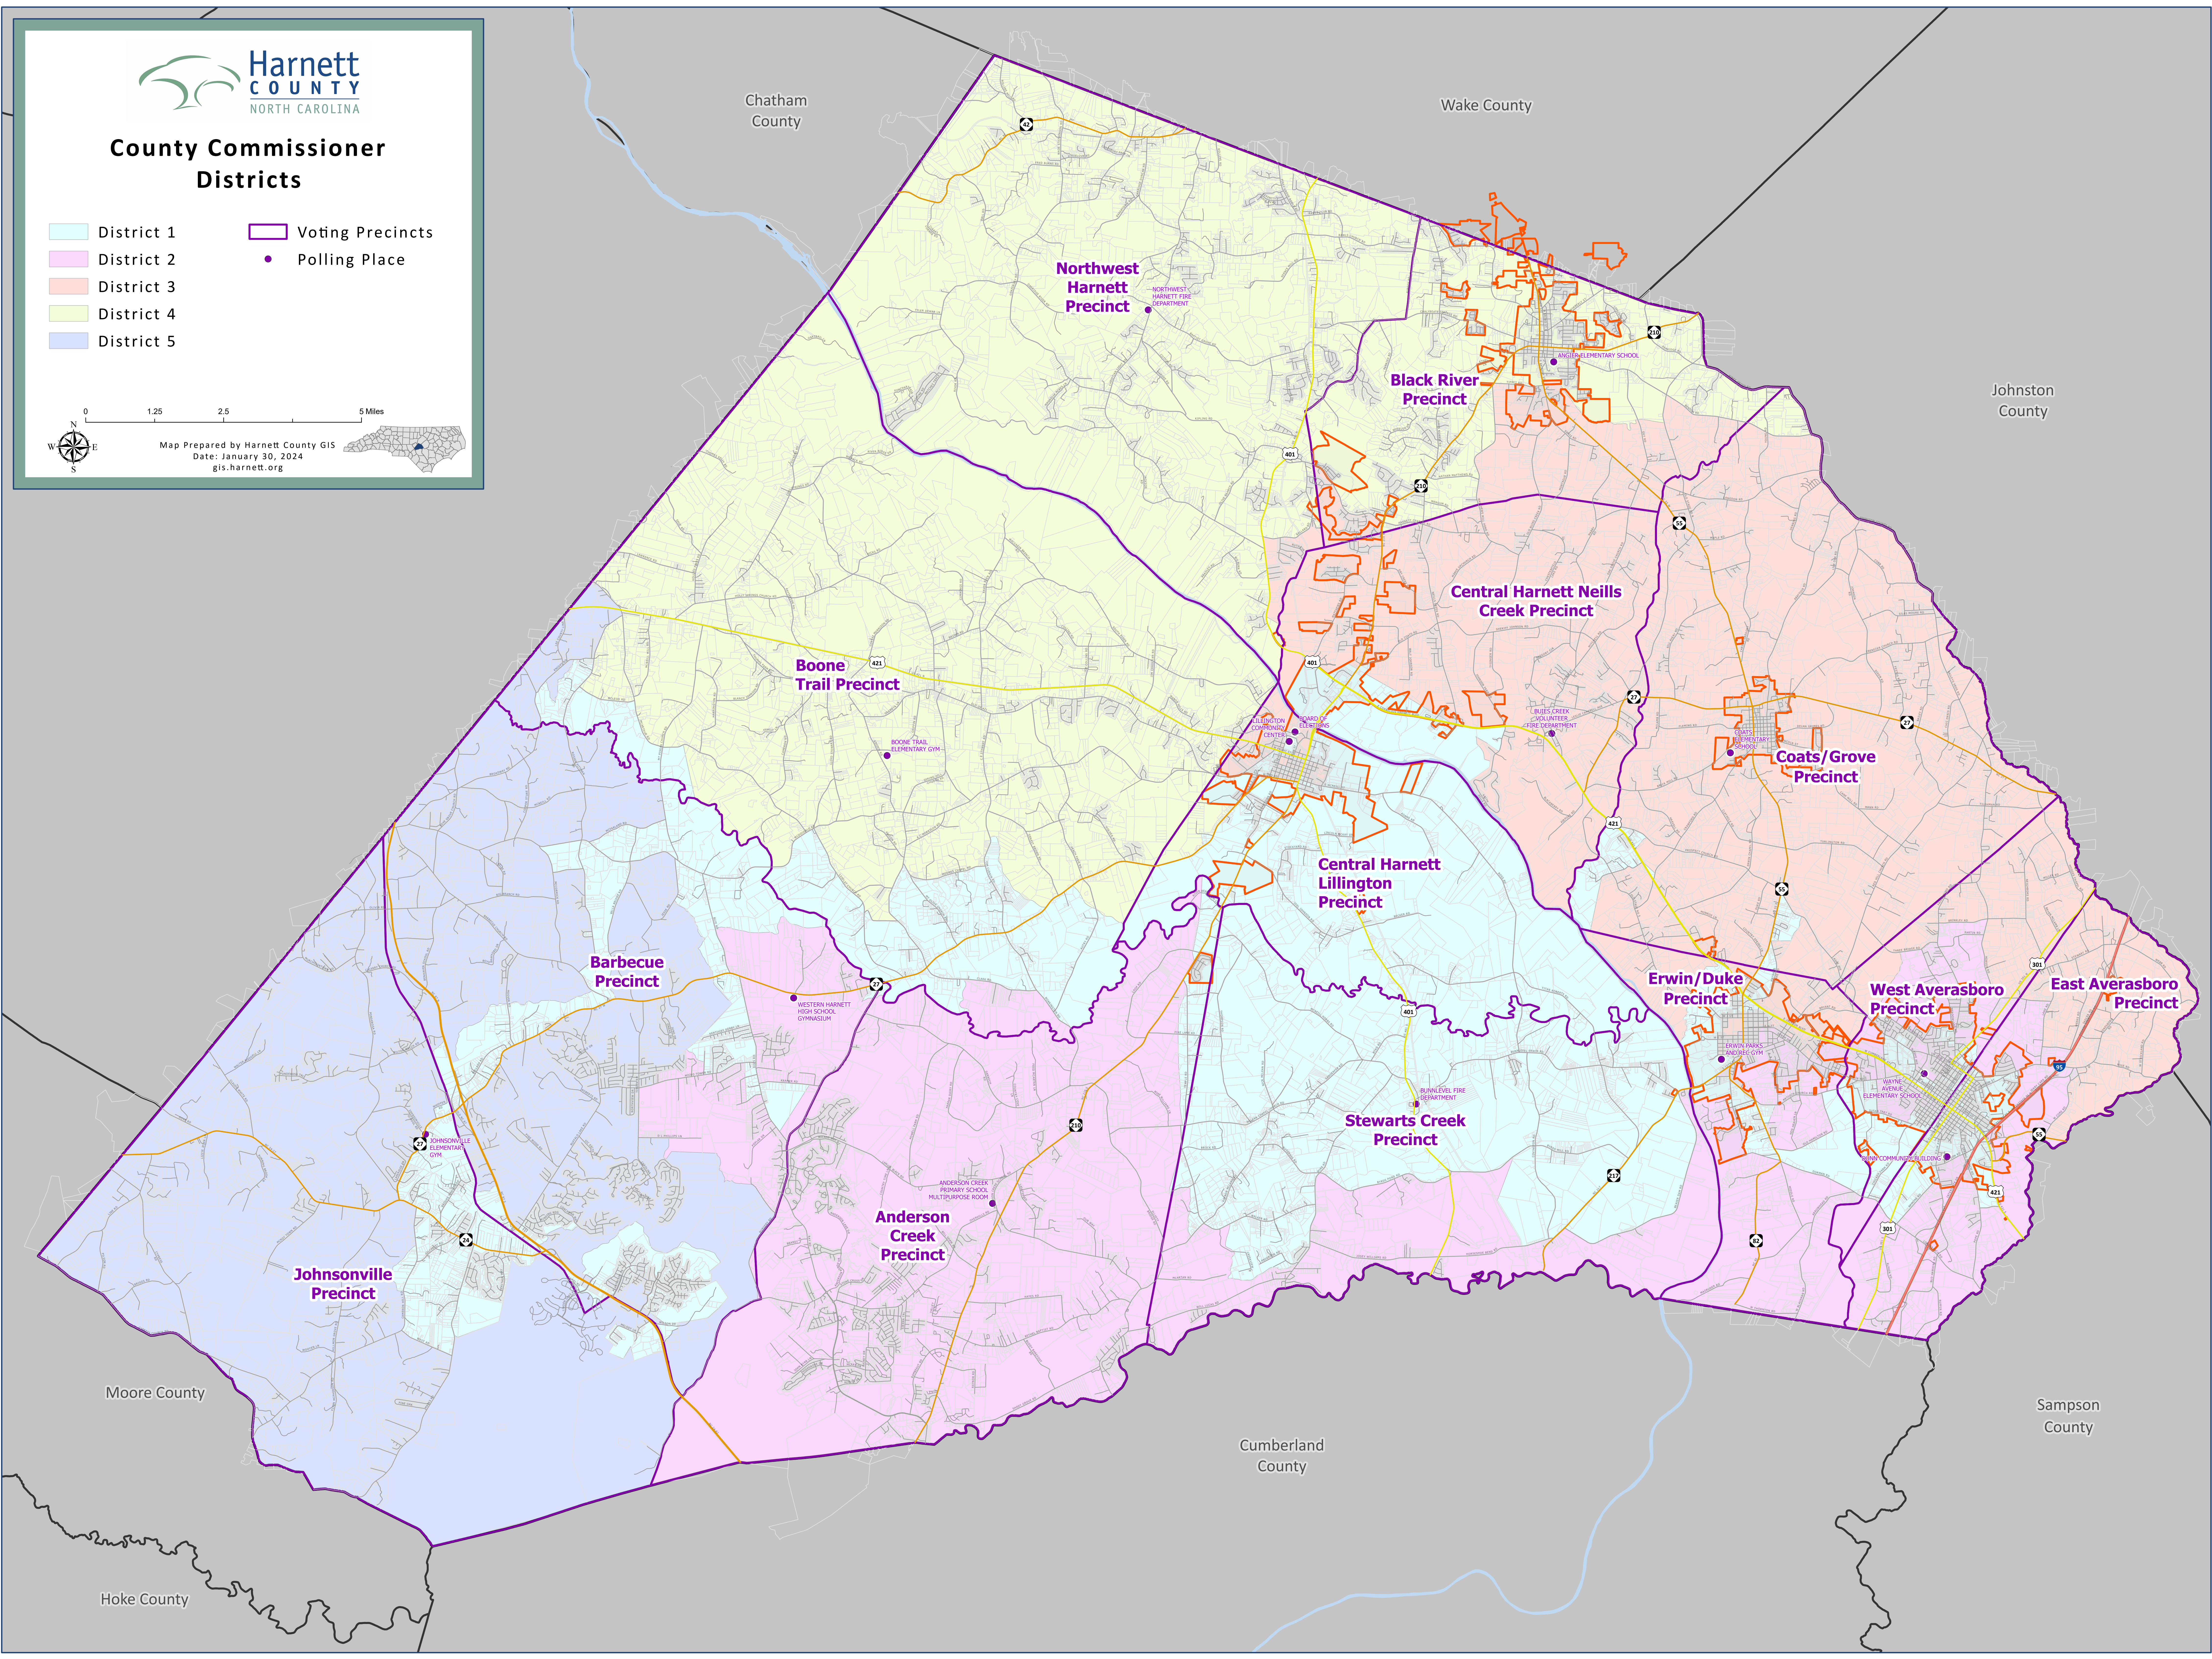

# County Commissioner Districts

- District 1
  - District 2
  - District 3
  - District 4
  - District 5
- Voting Precincts
- Polling Place

**Northwest Harnett Precinct**

**Black River Precinct**

**Central Harnett Neills Creek Precinct**

**Boone Trail Precinct**

**Coats/Grove Precinct**

**Central Harnett Lillington Precinct**

**Barbecue Precinct**

**Erwin/Duke Precinct**

**West Averasboro Precinct**

**East Averasboro Precinct**

**Stewarts Creek Precinct**

**Johnsonville Precinct**

**Anderson Creek Precinct**