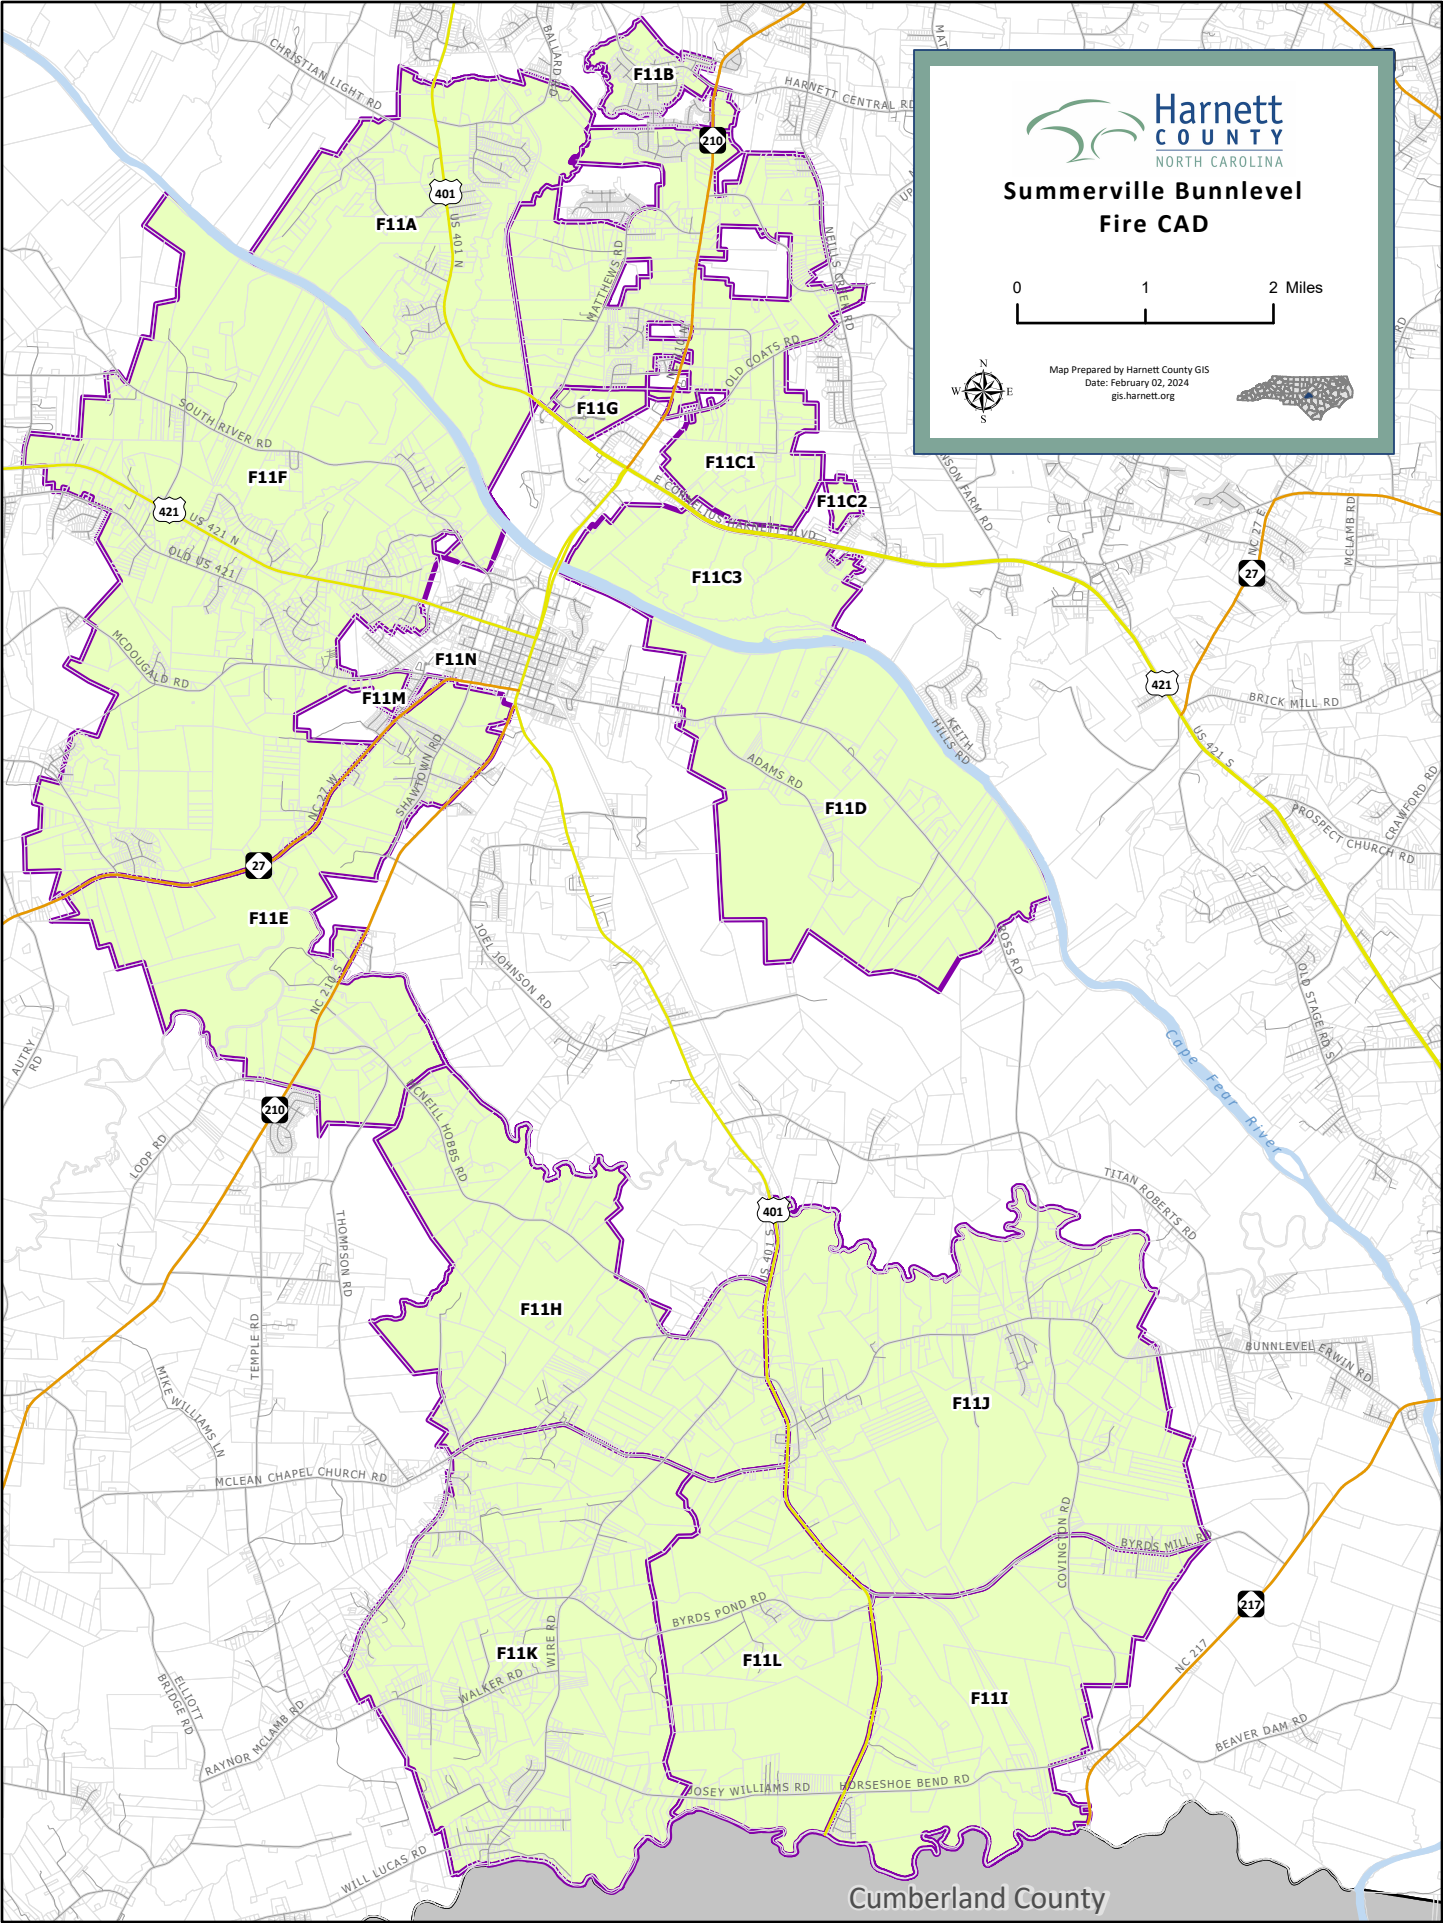

Harnett COUNTY
NORTH CAROLINA

Summerville Bunnlevel Fire CAD

0 1 2 Miles

Map Prepared by Harnett County GIS
Date: February 02, 2024
gis.harnett.org

Cumberland County