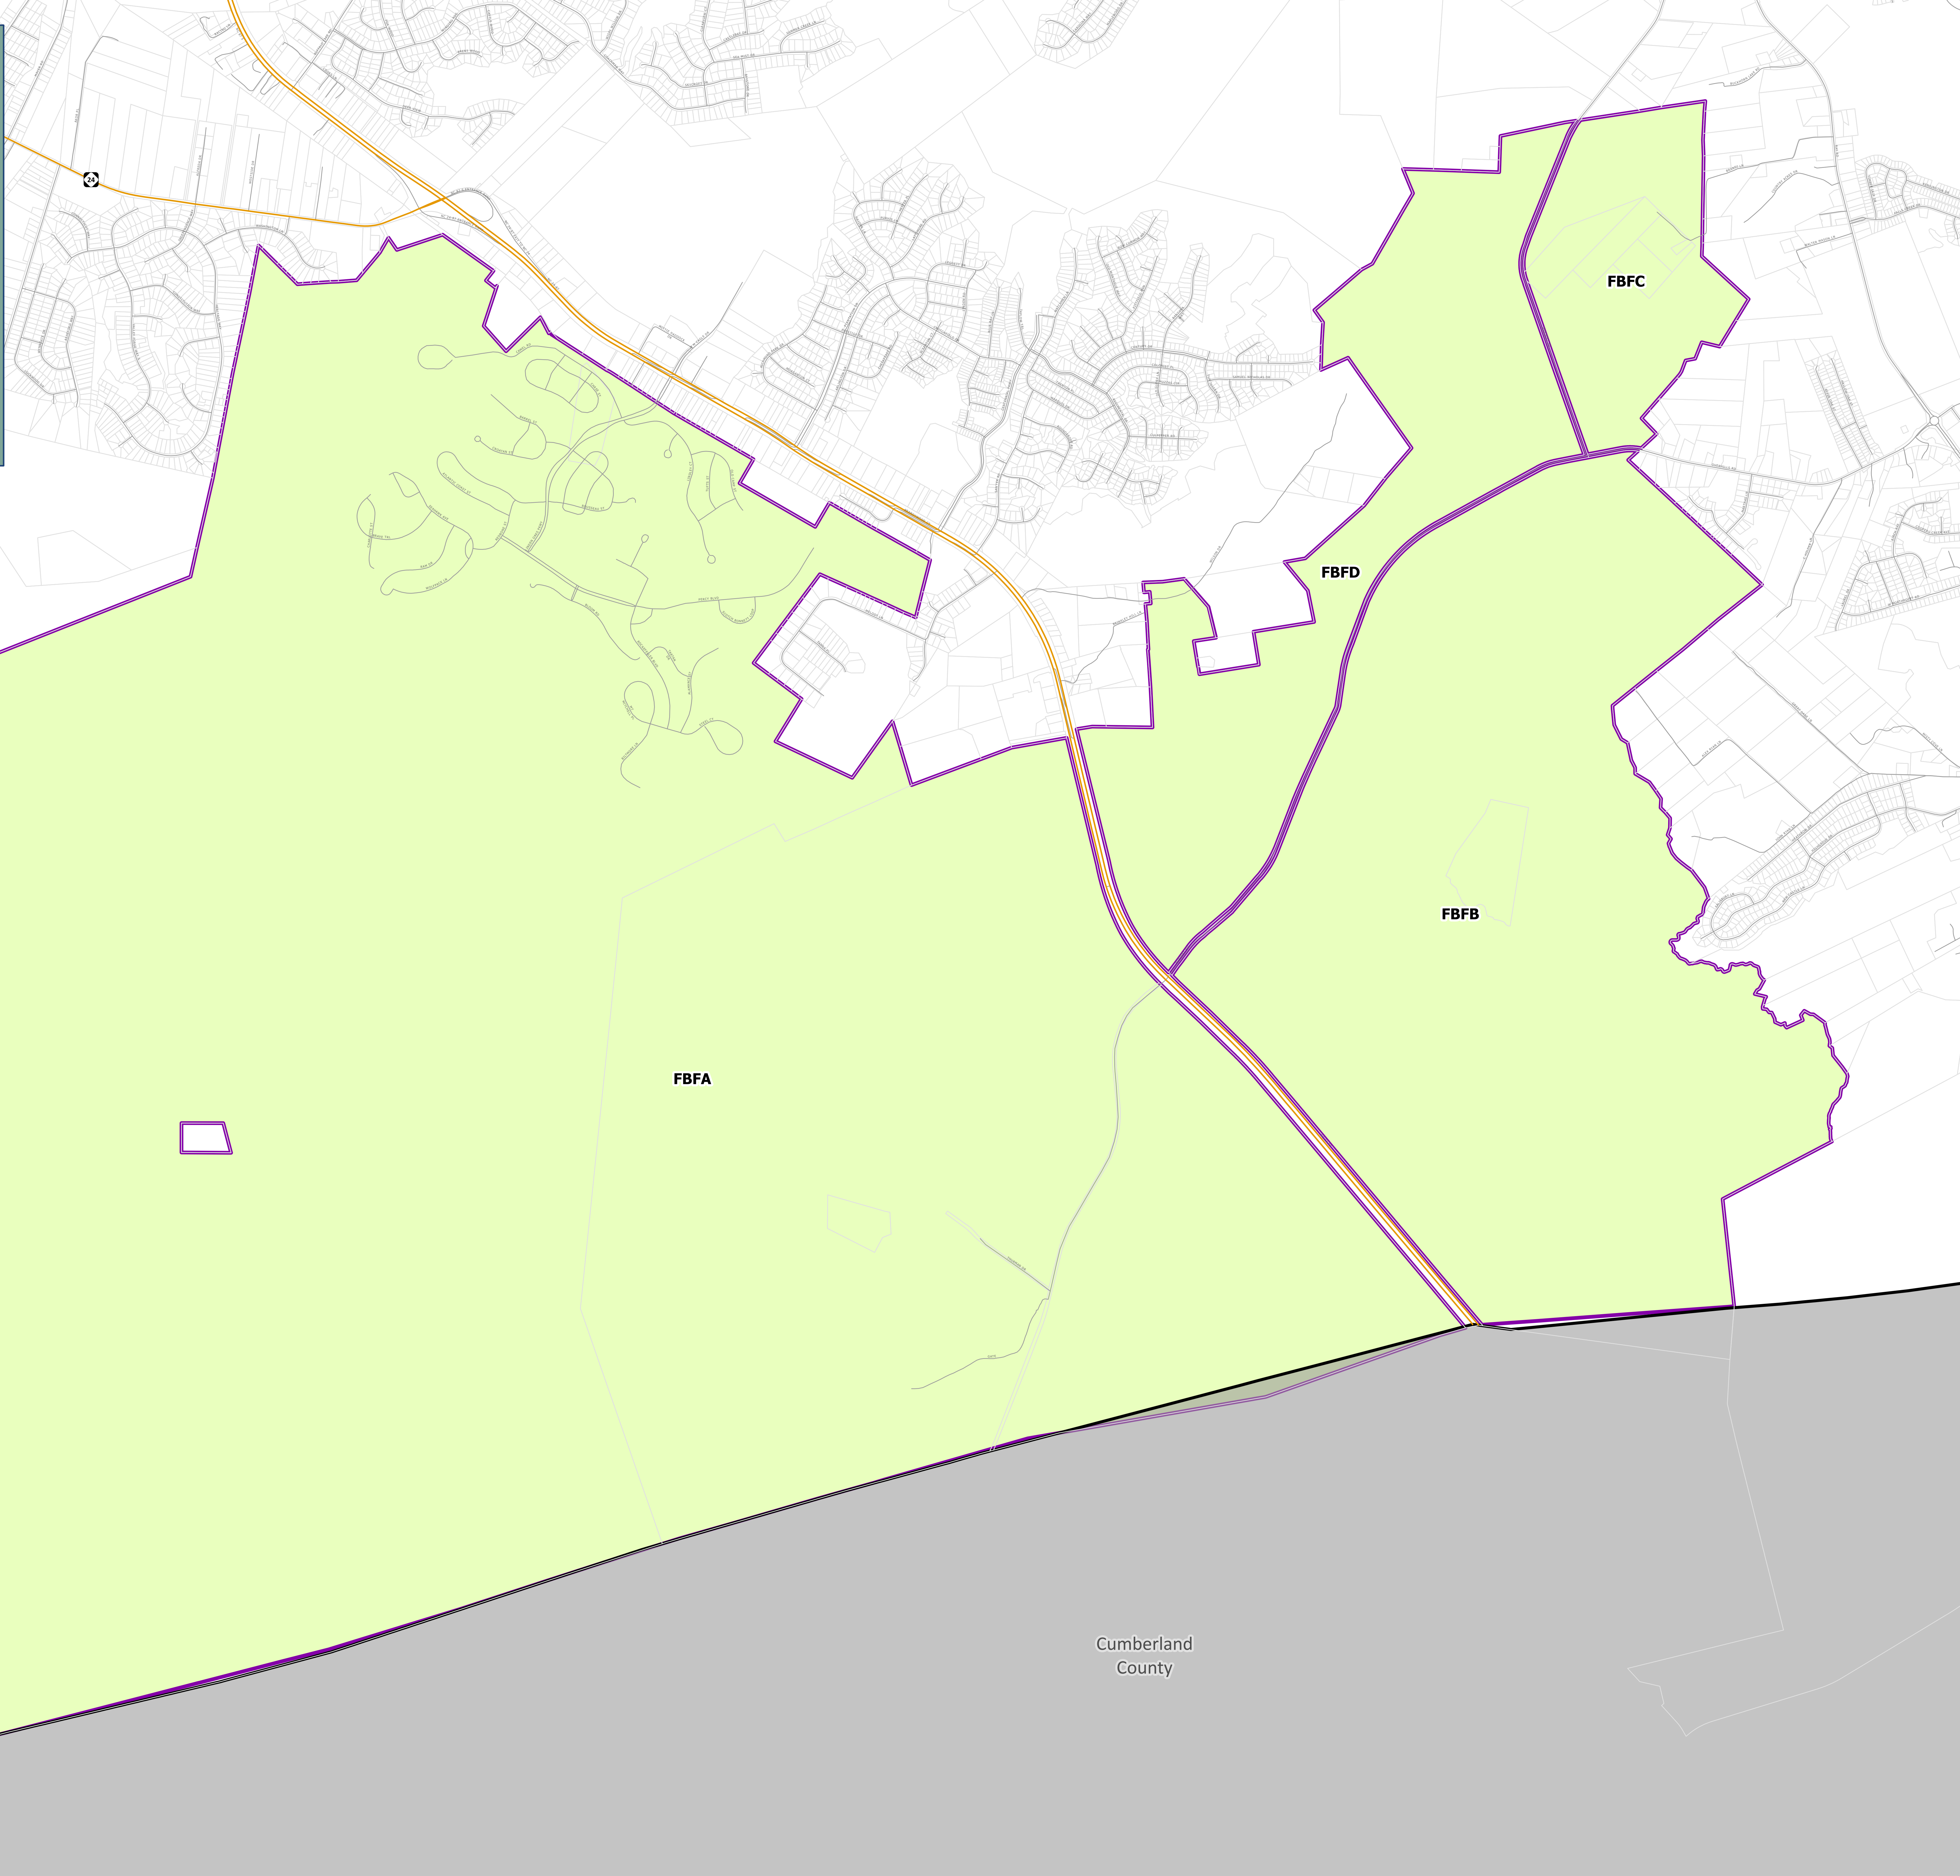

Fort Liberty Fire CAD

- Fire CAD
- NC Highway
- Roads

0 0.45 0.9 Miles

Map Prepared by Harnett County GIS
Date: February 07, 2024
gis.harnett.org

Moore County

Cumberland
County