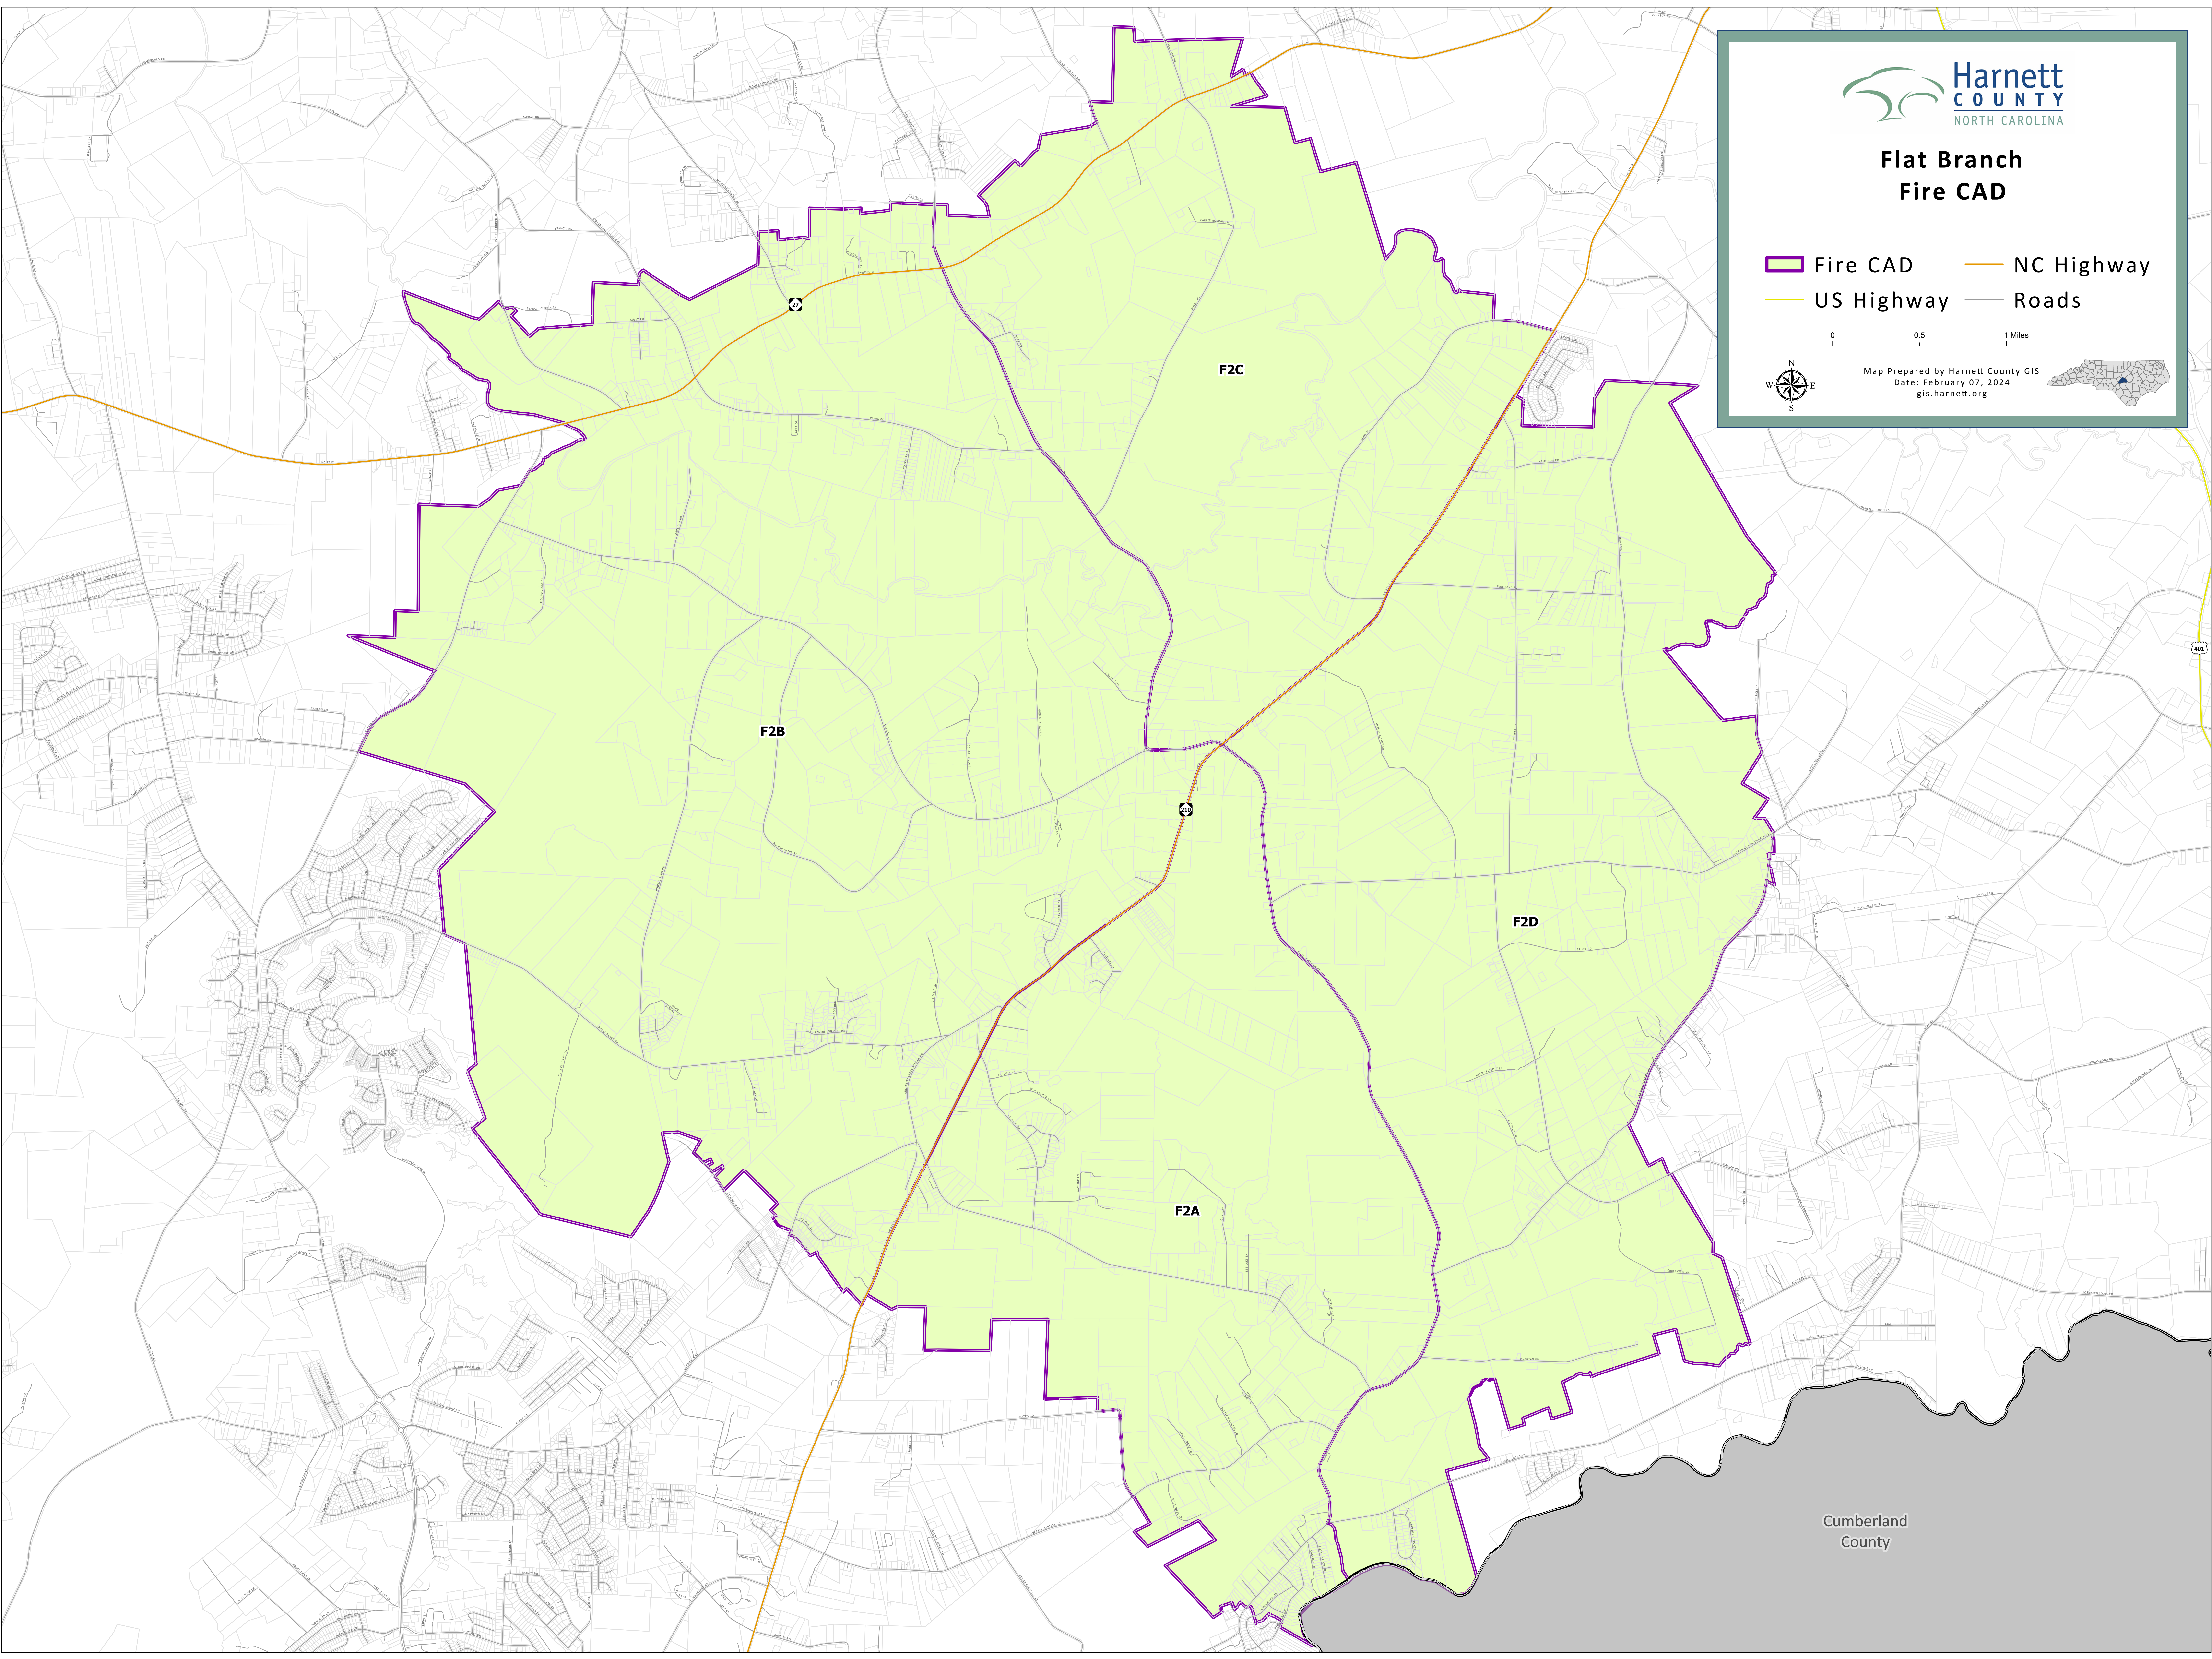

Flat Branch Fire CAD

- Fire CAD
- NC Highway
- US Highway
- Roads

0 0.5 1 Miles

Map Prepared by Harnett County GIS
Date: February 07, 2024
gis.harnett.org

Cumberland County