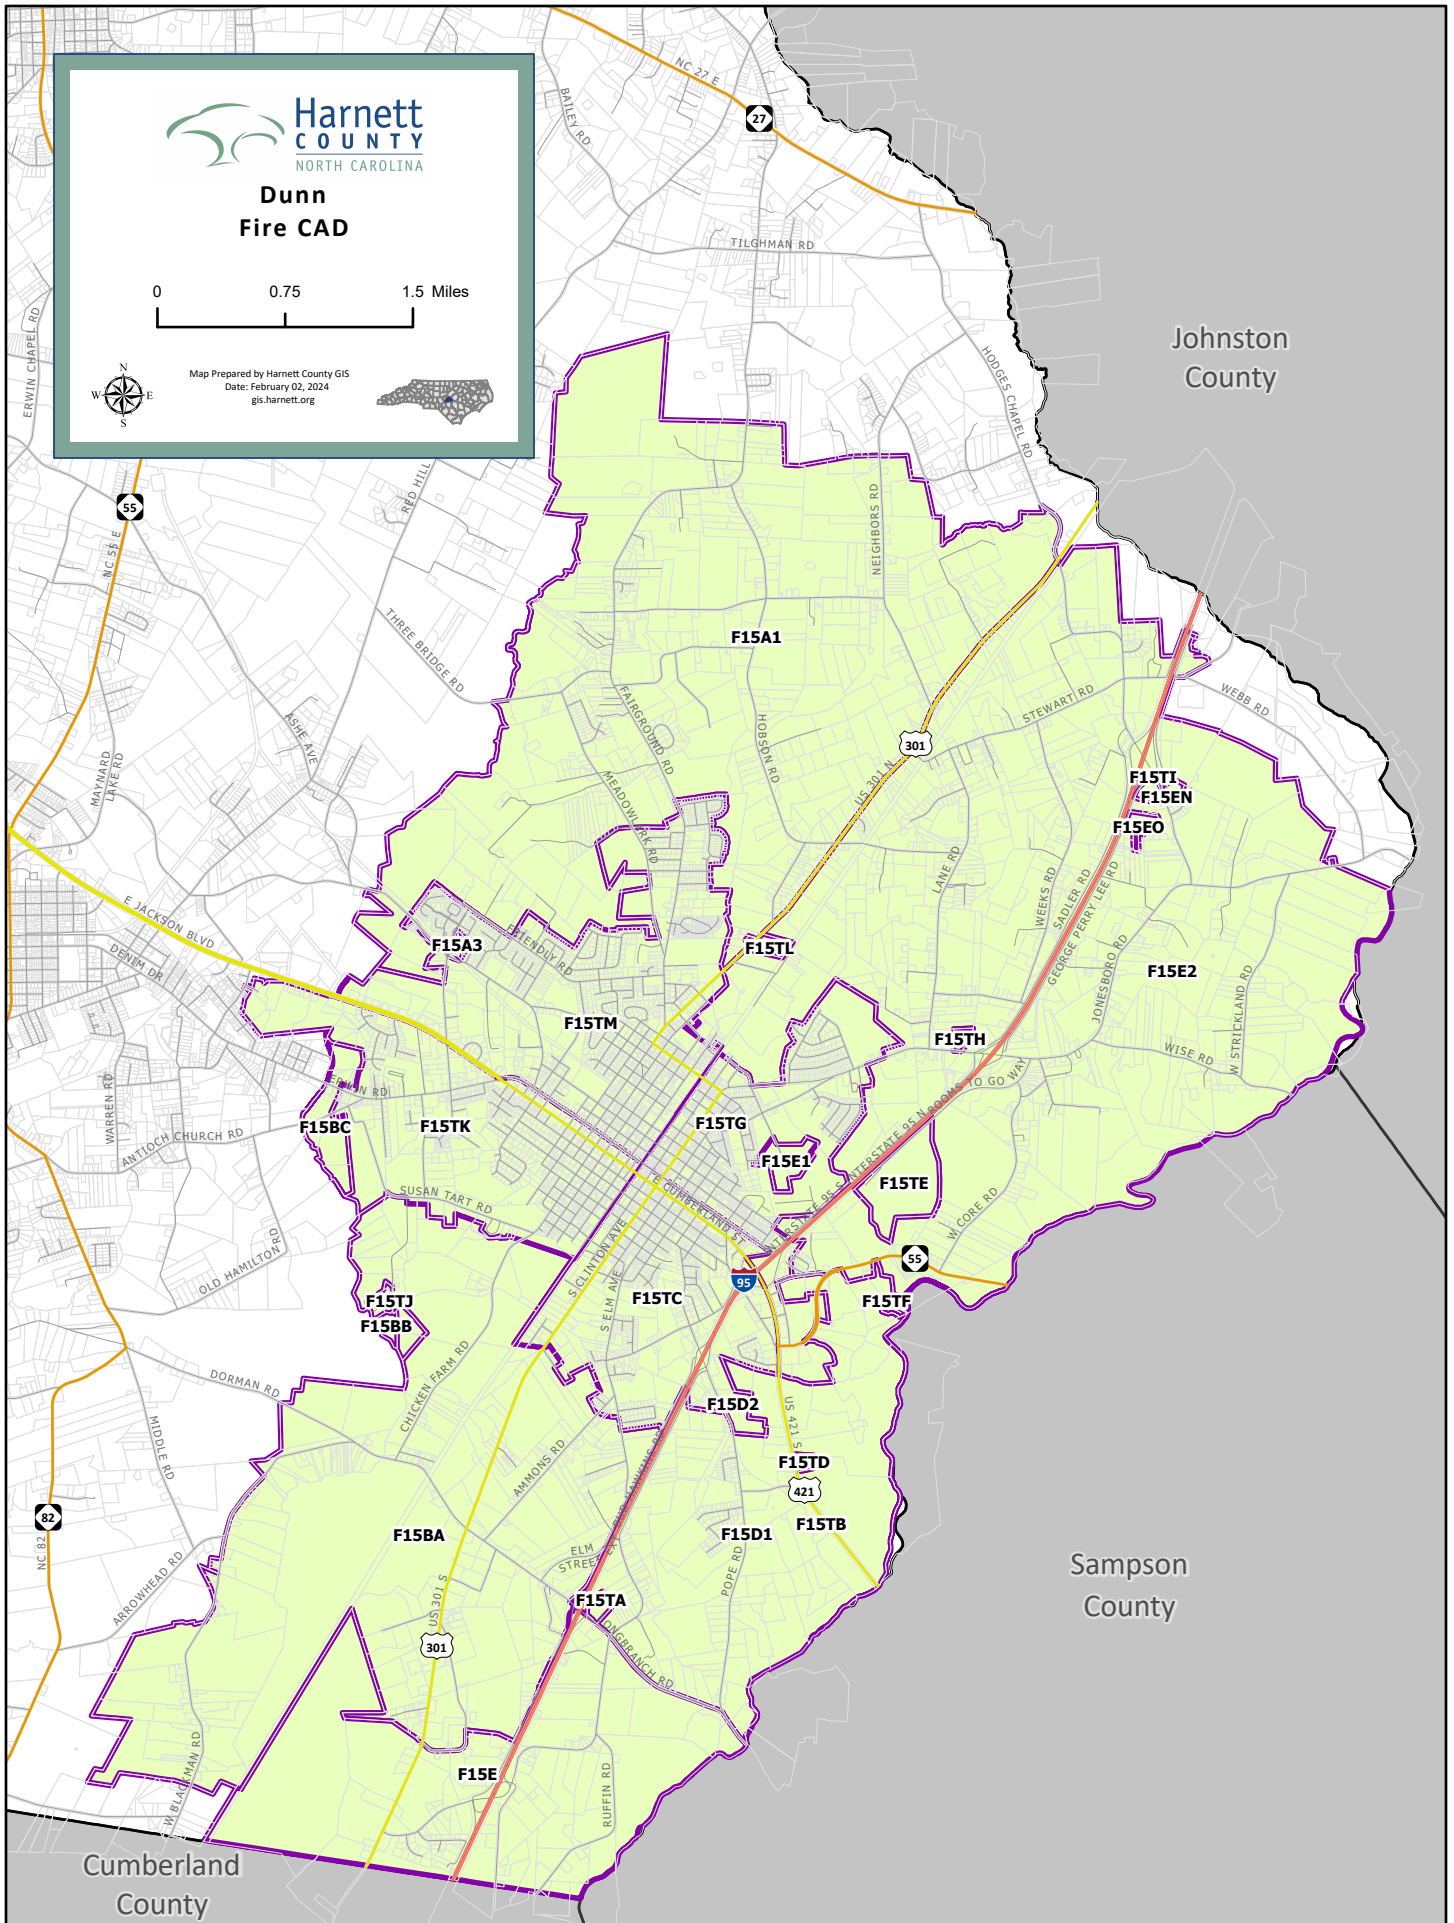

Dunn Fire CAD

Johnston
County

Sampson
County

Cumberland
County